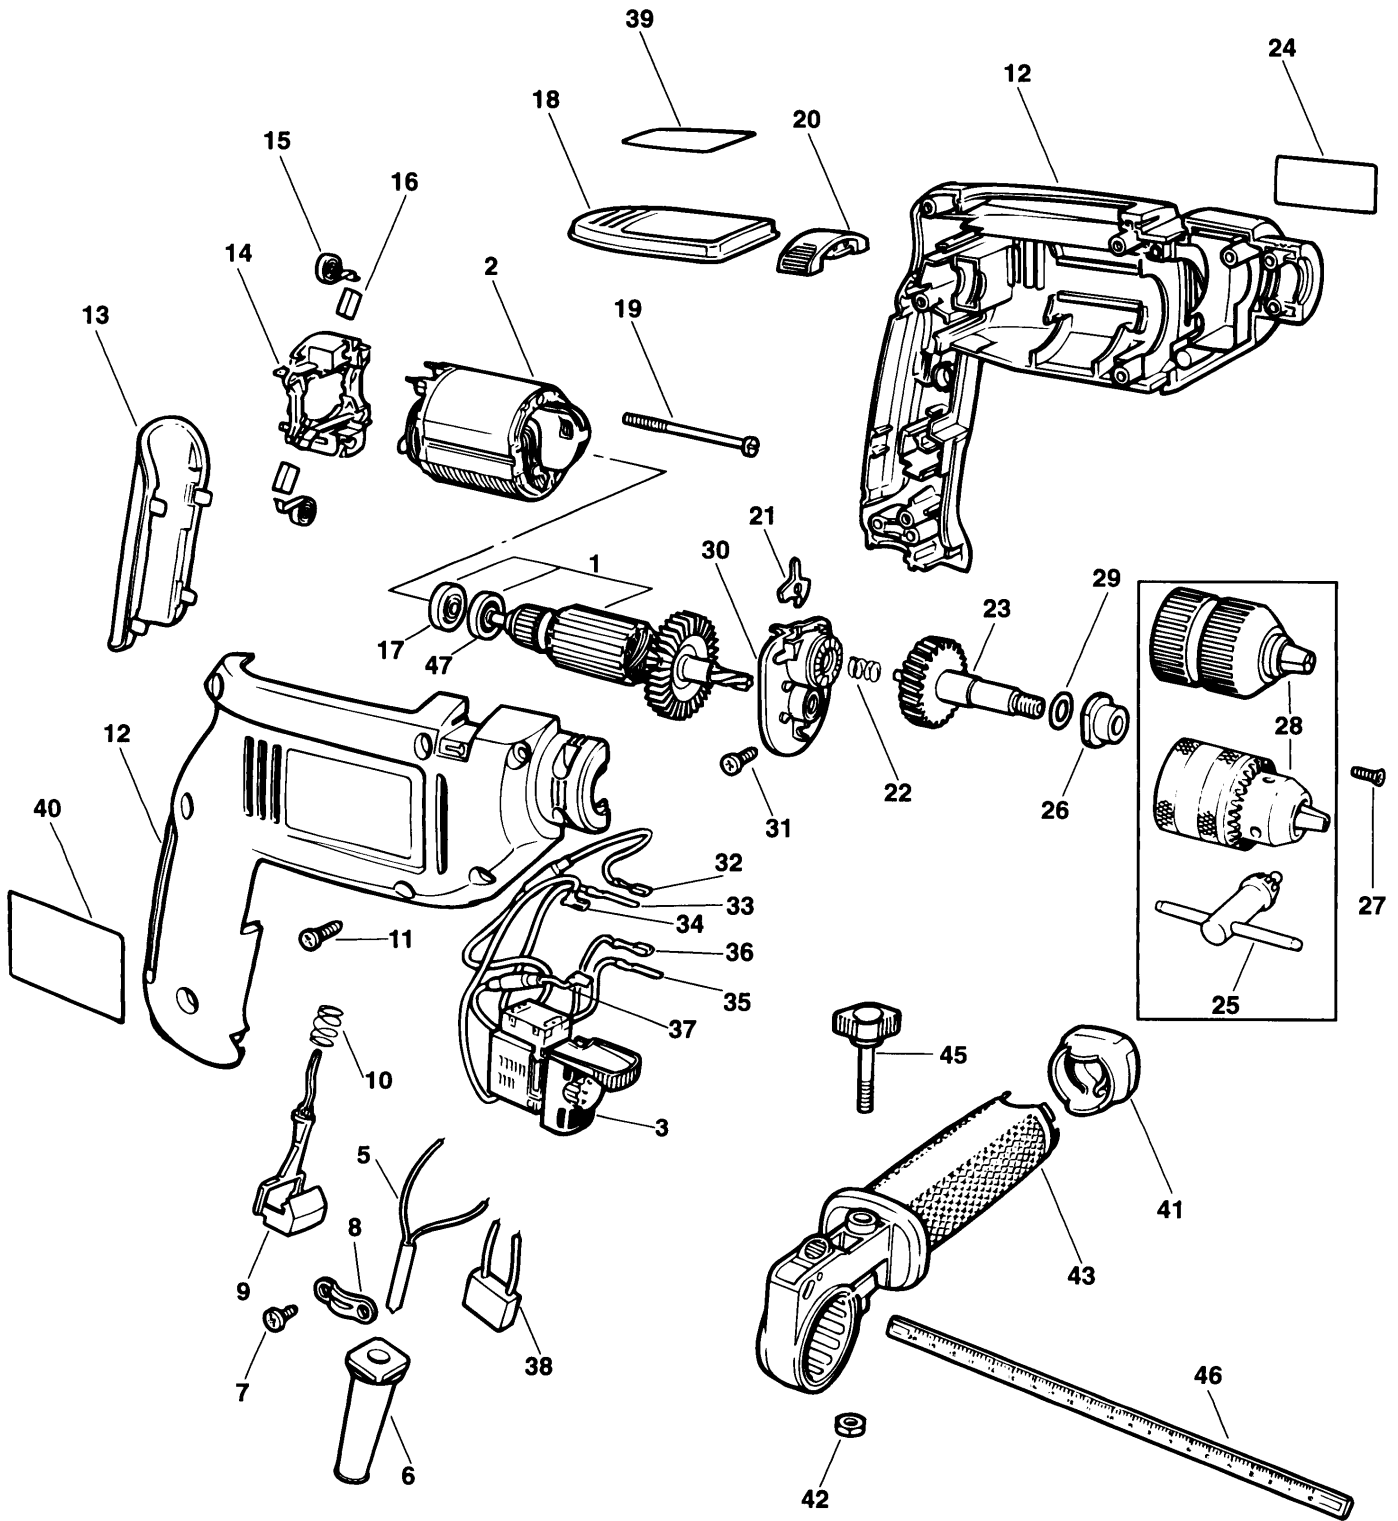

BOHRHAMMER

KD574CRE--A

TYPE 1

BOHRHAMMER

KD574CRE--A

TYPE 1

Pos. Nr	Ersatzteilnummer	Beschreibung	Preis	Variants
1	1	798863-00 ANKER ZSB		SE
1	1	798863-00 ANKER ZSB		ZA
1	1	798863-00 ANKER ZSB		NO
1	1	798863-00 ANKER ZSB		NZ
1	1	798863-00 ANKER ZSB		PT
1	1	798863-00 ANKER ZSB		IT
1	1	798863-00 ANKER ZSB		KW
1	1	798863-00 ANKER ZSB		NL
1	1	798863-00 ANKER ZSB		GB
1	1	798863-00 ANKER ZSB		GR
1	1	798863-00 ANKER ZSB		IE
1	1	798863-00 ANKER ZSB		ES
1	1	798863-00 ANKER ZSB		FI
1	1	798863-00 ANKER ZSB		FR
1	1	798863-00 ANKER ZSB		CH
1	1	798863-00 ANKER ZSB		DE
1	1	798863-00 ANKER ZSB		DK
1	1	798863-00 ANKER ZSB		AT
1	1	798863-00 ANKER ZSB		AU
1	1	798863-00 ANKER ZSB		BE
1	1	798863-00 ANKER ZSB		A9-B1-XD
1	1	798863-01 ANKER		TW
2	1	000000-00 NICHT MEHR LIEFERBAR		A9-B1-XD
2	1	000000-00 NICHT MEHR LIEFERBAR		ZA
2	1	000000-00 NICHT MEHR LIEFERBAR		NZ
2	1	000000-00 NICHT MEHR LIEFERBAR		PT
2	1	000000-00 NICHT MEHR LIEFERBAR		SE
2	1	000000-00 NICHT MEHR LIEFERBAR		KW
2	1	000000-00 NICHT MEHR LIEFERBAR		NL
2	1	000000-00 NICHT MEHR LIEFERBAR		NO
2	1	000000-00 NICHT MEHR LIEFERBAR		GR
2	1	000000-00 NICHT MEHR LIEFERBAR		IE
2	1	000000-00 NICHT MEHR LIEFERBAR		IT
2	1	000000-00 NICHT MEHR LIEFERBAR		FI
2	1	000000-00 NICHT MEHR LIEFERBAR		FR
2	1	000000-00 NICHT MEHR LIEFERBAR		GB
2	1	000000-00 NICHT MEHR LIEFERBAR		DE
2	1	000000-00 NICHT MEHR LIEFERBAR		DK
2	1	000000-00 NICHT MEHR LIEFERBAR		ES
2	1	000000-00 NICHT MEHR LIEFERBAR		AU
2	1	000000-00 NICHT MEHR LIEFERBAR		BE
2	1	000000-00 NICHT MEHR LIEFERBAR		CH
2	1	000000-00 NICHT MEHR LIEFERBAR		AT
2	1	000000-00 NICHT MEHR LIEFERBAR		TW
3	1	000000-00 NICHT MEHR LIEFERBAR		SE
3	1	000000-00 NICHT MEHR LIEFERBAR		ZA
3	1	000000-00 NICHT MEHR LIEFERBAR		NO
3	1	000000-00 NICHT MEHR LIEFERBAR		NZ
3	1	000000-00 NICHT MEHR LIEFERBAR		PT
3	1	000000-00 NICHT MEHR LIEFERBAR		IT
3	1	000000-00 NICHT MEHR LIEFERBAR		KW
3	1	000000-00 NICHT MEHR LIEFERBAR		NL
3	1	000000-00 NICHT MEHR LIEFERBAR		GB
3	1	000000-00 NICHT MEHR LIEFERBAR		GR
3	1	000000-00 NICHT MEHR LIEFERBAR		IE
3	1	000000-00 NICHT MEHR LIEFERBAR		ES
3	1	000000-00 NICHT MEHR LIEFERBAR		FI
3	1	000000-00 NICHT MEHR LIEFERBAR		FR