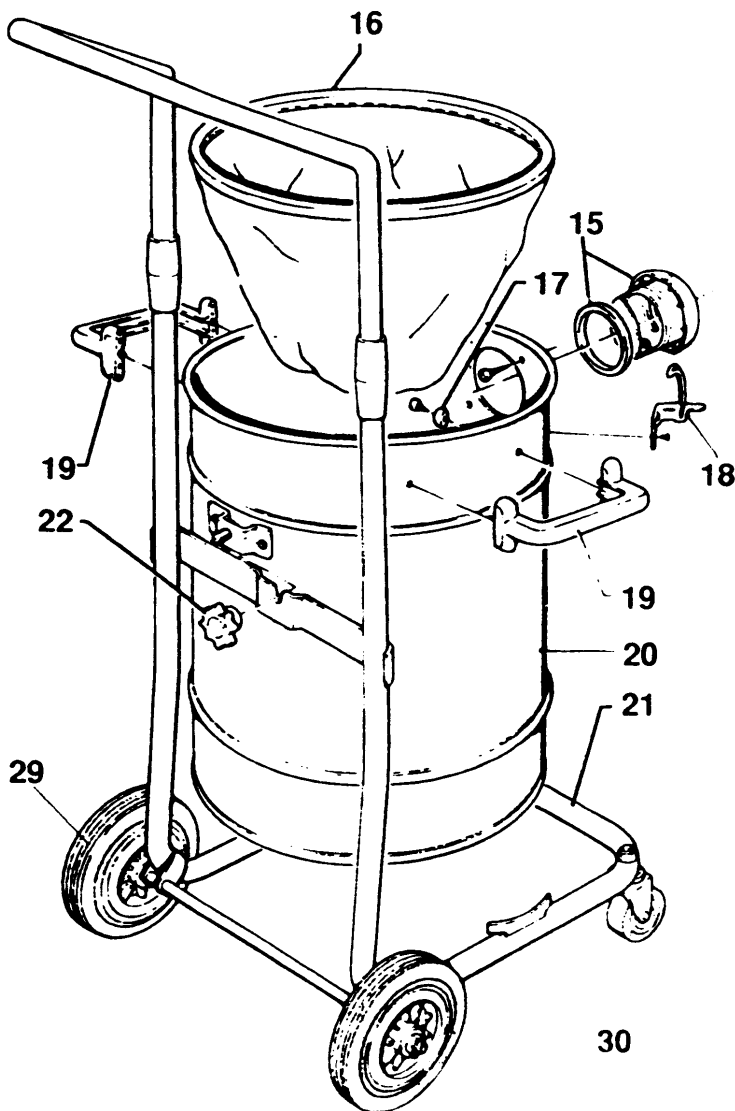

# VACUUM EXTRACTOR

# WD30-----A

## TYPE 1

Dia = 32mm

Dia = 36mm

Dia = 40mm

Dia = 64mm