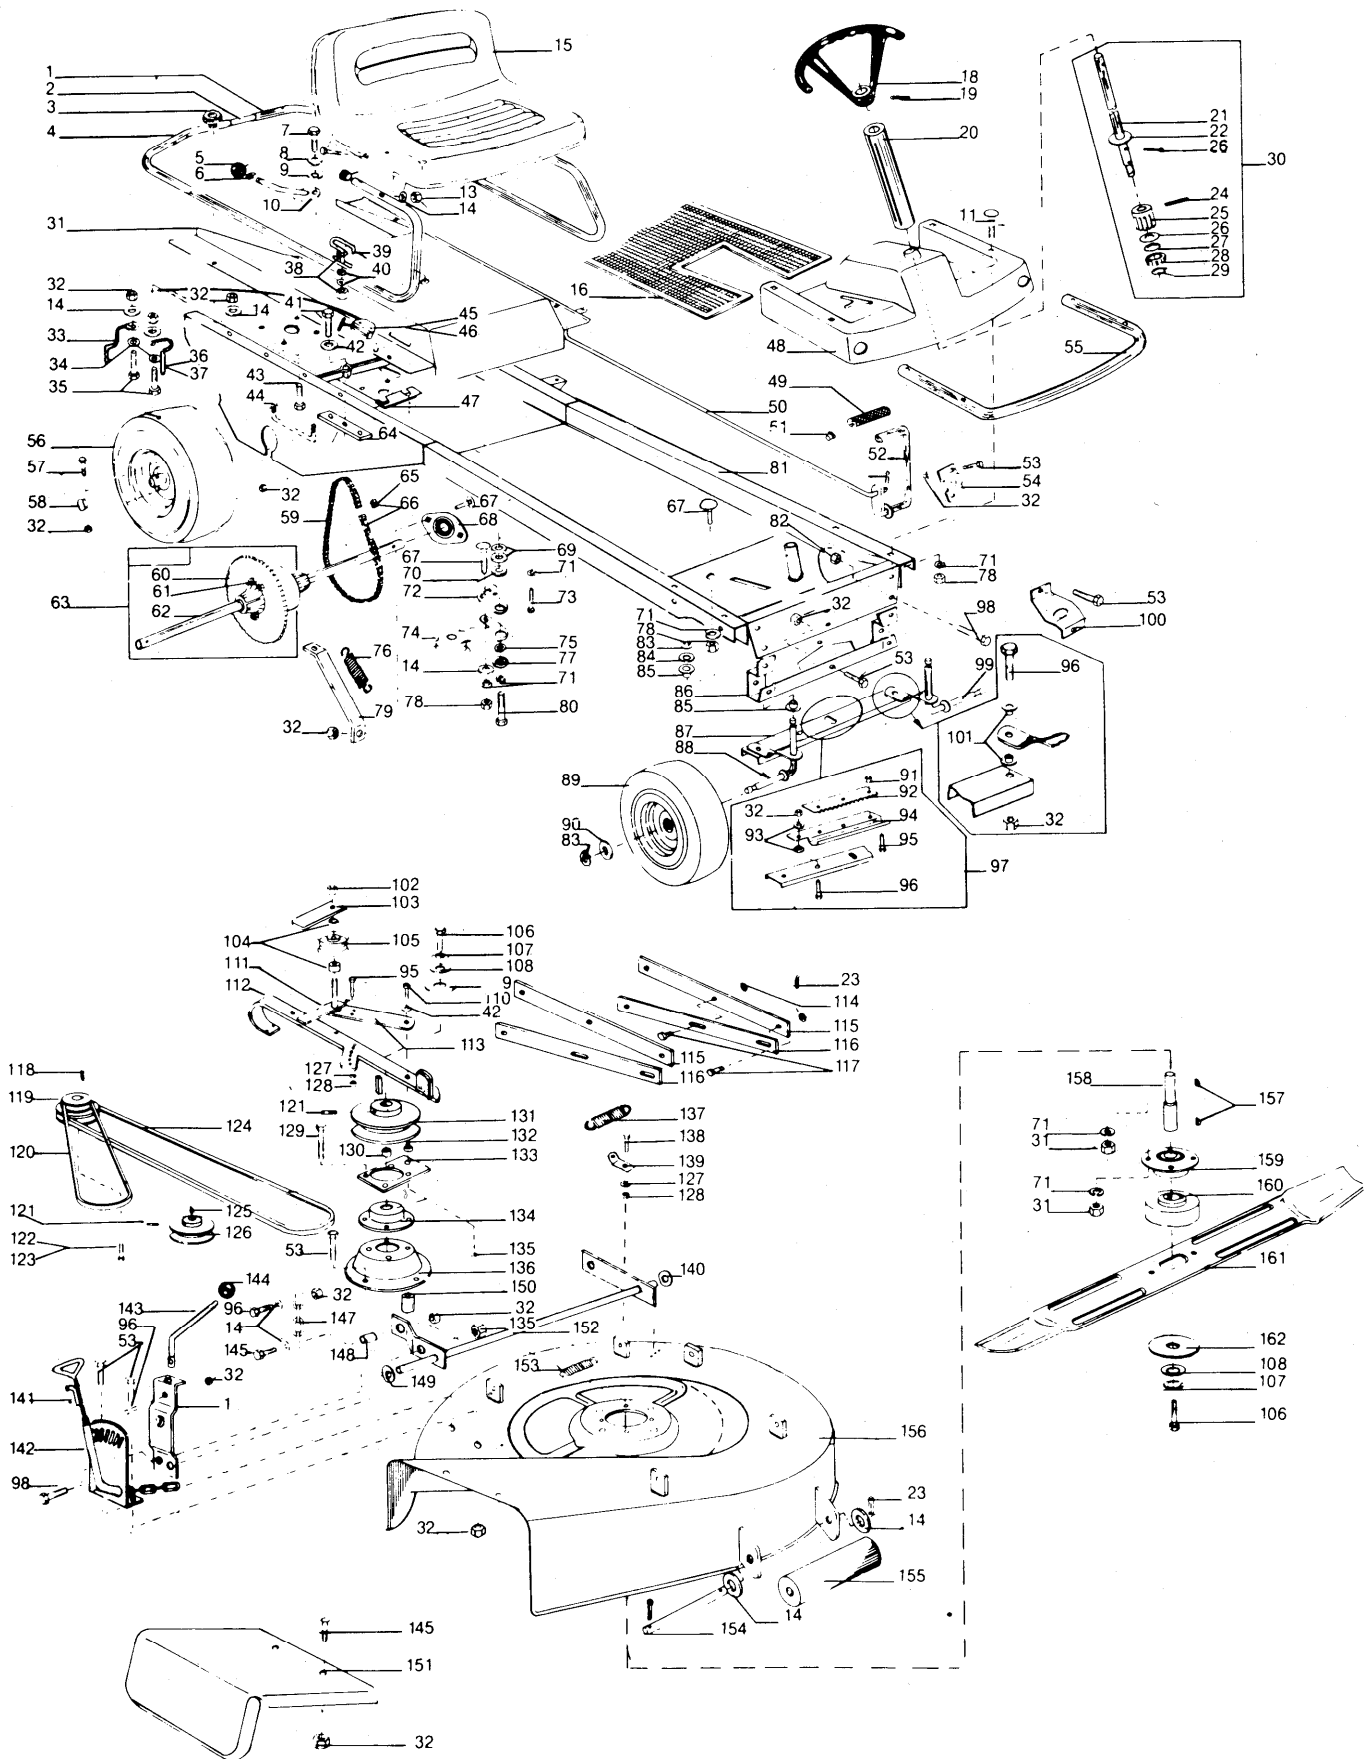

\*KEY NOS 81 CHASSIS, 115, 116 SUSPENSION ARMS, 156 CHASSIS CUTTING UNIT.  
THESE ITEMS ARE NO LONGER AVAILABLE AS A SPARES ITEM.

**DR 9647352**  
**DRS 9647353**

KEY No.	PART No.	DESCRIPTION	QUANTITY	COMMENTS/ APPLICATION	KEY No.	PART No.	DESCRIPTION	QUANTITY	COMMENTS/ APPLICATION
101	515139775-00/8	BRACKET	1		148	515105363-00/3	SPACER	1	
102	515763012-00/9	NUT	1		149	515796016-00/1	WASHER	1	
103	515135156-00/5	BELT GUIDE	2		150	515105364-00/1	SPACER	1	
104	515105309-00/6	SPACER	2		151	515140312-00/7	DEFLECTOR	1	
105	515212912-00/7	TENSIONER	1		152	515213198-00/2	ADJUSTER BAR HOC	1	
106	515700045-00/5	SCREW	1		153	515118208-00/5	SPRING	1	
107	515772012-00/8	WASHER SPRING	1		154	515107129-00/6	AXLE	1	
108	515118143-00/4	WASHER CUP	1		155	515149003-00/3	ROLLER	1	
109	515796001-00/3	WASHER	1		157	515117001-00/5	KEY WOODRUFF	2	
110	515700055-00/4	BOLT	1		158	515107123-00/9	AXLE	1	
111	515135156-00/5	BELT GUIDE	1		159	515212515-00/8	BEARING	1	
112	515213534-00/8	BRAKE LEVER COMPLETE	1		160	515107124-00/7	BLADE ADAPTOR	1	
113	515213115-00/6	TENSION ARM	1		161	515118413-00/1	BLADE 66 CM	1	
114	515796017-00/9	WASHER	2		162	515796001-00/3	WASHER	1	
117	515120082-00/0	BOLT	2						
118	515117018-00/9	KEY	1						
119	515213290-00/7	PULLEY	1						
120	515112016-00/8	BELT	1						
121	515739812-00/3	SCREW	2						
122	515123928-00/1	SCREW	1						
123	515123933-00/1	SCREW	1						
124	515112021-00/8	BELT	1						
125	515117011-00/4	KEY WOODRUFF	2						
126	515213618-00/9	PULLEY	1						
127	515772006-00/0	WASHER SPRING	2						
128	515756006-00/0	NUT	2						
129	515700855-00/7	SCREW	5						
130	515105630-00/5	SPACER	1						
131	515110065-00/7	PULLEY CAST IRON	1	SPECIAL ORDER					
131A	515213635-00/3	PULLEY	1	NLA USE 515110065-00/7					
132	515105248-00/6	SPACER	1						
133	515213479-00/6	FASTENING	1						
134	515212514-00/1	BEARING	1						
135	515763010-00/3	NUT	2						
136	515138963-00/1	BRACKET ROTOR	1						
137	515118258-00/0	SPRING	1						
138	515701610-00/5	SCREW	1						
139	515138966-00/4	BRACKET	1						
140	515796016-00/1	WASHER	2						
141	515213087-00/7	HOOK	1						
142	515213201-00/4	INDEX PLATE	1						
143	515137262-00/9	CONTROL ARM	1						
144	515104215-00/6	KNOB	1						
145	515701830-00/9	SCREW	3						
146	515139420-00/1	PAWL	1						