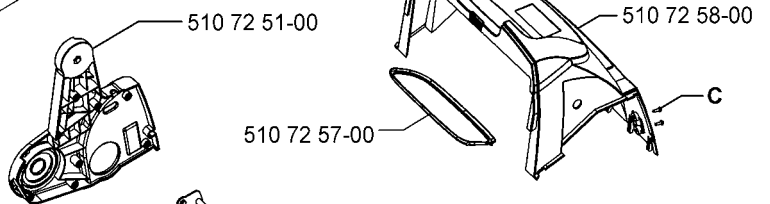

Lawnrake/Scarifier: 7894

17/03/06

AP0603004

- A (Qty 10) 510 72 62-00
- B (Qty 10) 510 72 63-00
- C (Qty 10) 510 72 77-00

**IPL, Lawnrake Compact 340, 9640111-01, 9640111-22, 9640111-62, 2005-11**

<b>Part Number</b>	<b>Description</b>	<b>Qty</b>	<b>Note</b>
510 72 40-00	SMALL WHEEL ASSEMBLY (Qty 2 )	1	
510 72 41-00	COLLECTION BOX ASSEMBLY	1	
510 72 42-00	BLOWER HOUSING ASSEMBLY	1	
510 72 43-00	HEIGHT ADJ SHAFT & LEVER ASSY	1	
510 72 44-00	REPLACEMENT TINES KIT	1	
510 72 45-00	LARGE WHEEL ASSEMBLY (Qty 2 )	1	
510 72 46-00	BLOWER FILTER ASSEMBLY	1	
510 72 47-00	MOTOR ASSEMBLY	1	
510 72 48-00	TINE RACK ASSEMBLY	1	
510 72 49-00	DRIVEN PULLEY ASSEMBLY	1	
510 72 50-00	LH WHEEL ARCH (INC FILTER)	1	
510 72 51-00	RH WHEEL ARCH (INC FILTER)	1	
510 72 52-00	LOWER WING KNOB (Qty 2 )	1	
510 72 53-00	DRIVE PULLEY FLANGE	1	
510 72 54-00	HEIGHT ADJUST HANDLE	1	
510 72 55-00	HEIGHT POSITION PLATE	1	
510 72 56-00	DRIVE BELT	1	
510 72 57-00	VISION WINDOW	1	
510 72 58-00	REAR COVER	1	
510 72 59-00	FIXING PLATES KIT (Qty 2 )	1	
510 72 60-00	LOWER HANDLES	1	
510 72 61-00	UPPER HANDLES	1	
510 72 62-00	SCREWS KIT (SP3.9 X 12 FLANGED)	4	
510 72 63-00	SCREWS KIT (SP3.9 X 8)	1	
510 72 75-00	SCREWS KIT (SP3.9 X 20)	1	
510 72 76-00	SCREWS KIT (SD3.9 X 16)	1	
510 72 77-00	SCREWS KIT (SD3.9 X 12)	1	
<b>510 75 70-00</b>	<b>LEAD ASSY</b>	<b>1</b>	<b>NP</b>
511 94 56-68	SWITCHBOX UPPER GREY	1	
511 94 58-68	SWITCHBOX LOWER EURO	1	EU
511 94 83-68	SWITCHBOX LOWER HARDWIRED	1	UK, CH
511 95 63-00	HANDLE FIXING KIT (Qty 2 )	1	
512 72 51-10	CABLE EXT AND PLUG	1	UK
513 05 04-00	SWITCH 8A 250V	1	
513 08 96-00	SWITCHBOX LEVERS KIT	1	
513 10 30-64	BUTTON LOCK-OFF ORANGE	1	
513 11 17-00	PIN RETAINER EURO	1	EU
514 70 00-03	LEAD	1	CH
514 83 97-01	CAPACITOR PWR.HOE/MULTI TRIM	1	