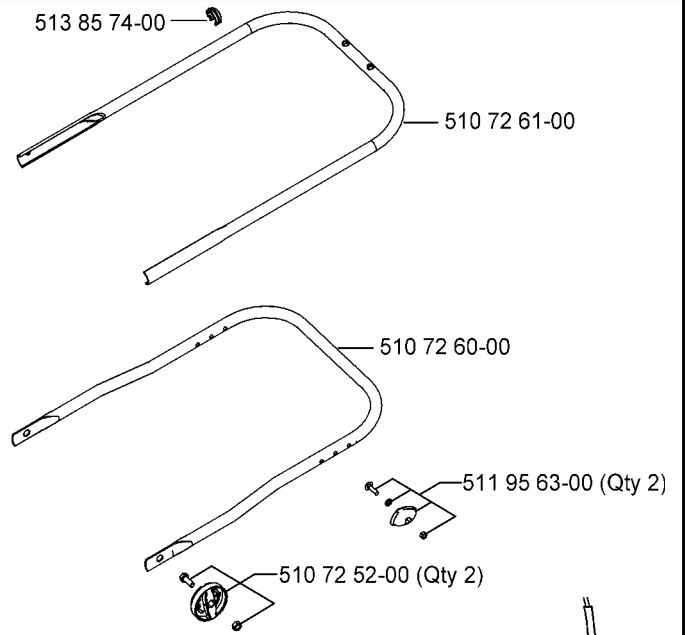

# Lawnrake Compact 340

Factory:

Product Group:

Sub Group:

Publication Date:

Publication Number:

FLM - Newton Aycliffe

OM 78

Lawnrake/Scarifier: 7894

17/03/06

AP0603004

- A (Qty 10) 510 72 62-00
- B (Qty 10) 510 72 63-00
- C (Qty 10) 510 72 77-00

**IPL, Lawnrake Compact 340, 9640111-01, 9640111-22, 9640111-62, 2005-11**

<b>Part Number</b>	<b>Description</b>	<b>Qty</b>	<b>Note</b>
510 72 40-00	SMALL WHEEL ASSEMBLY (Qty 2 )	1	
510 72 41-00	COLLECTION BOX ASSEMBLY	1	
510 72 42-00	BLOWER HOUSING ASSEMBLY	1	
510 72 43-00	HEIGHT ADJ SHAFT & LEVER ASSY	1	
510 72 44-00	REPLACEMENT TINES KIT	1	
510 72 45-00	LARGE WHEEL ASSEMBLY (Qty 2 )	1	
510 72 46-00	BLOWER FILTER ASSEMBLY	1	
510 72 47-00	MOTOR ASSEMBLY	1	
510 72 48-00	TINE RACK ASSEMBLY	1	
510 72 49-00	DRIVEN PULLEY ASSEMBLY	1	
510 72 50-00	LH WHEEL ARCH (INC FILTER)	1	
510 72 51-00	RH WHEEL ARCH (INC FILTER)	1	
510 72 52-00	LOWER WING KNOB (Qty 2 )	1	
510 72 53-00	DRIVE PULLEY FLANGE	1	
510 72 54-00	HEIGHT ADJUST HANDLE	1	
510 72 55-00	HEIGHT POSITION PLATE	1	
510 72 56-00	DRIVE BELT	1	
510 72 57-00	VISION WINDOW	1	
510 72 58-00	REAR COVER	1	
510 72 59-00	FIXING PLATES KIT (Qty 2 )	1	
510 72 60-00	LOWER HANDLES	1	
510 72 61-00	UPPER HANDLES	1	
510 72 62-00	SCREWS KIT (SP3.9 X 12 FLANGED)	4	
510 72 63-00	SCREWS KIT (SP3.9 X 8)	1	
510 72 75-00	SCREWS KIT (SP3.9 X 20)	1	
510 72 76-00	SCREWS KIT (SD3.9 X 16)	1	
510 72 77-00	SCREWS KIT (SD3.9 X 12)	1	
<b>510 75 70-00</b>	<b>LEAD ASSY</b>	<b>1</b>	<b>NP</b>
511 94 56-68	SWITCHBOX UPPER GREY	1	
511 94 58-68	SWITCHBOX LOWER EURO	1	EU
511 94 83-68	SWITCHBOX LOWER HARDWIRED	1	UK, CH
511 95 63-00	HANDLE FIXING KIT (Qty 2 )	1	
512 72 51-10	CABLE EXT AND PLUG	1	UK
513 05 04-00	SWITCH 8A 250V	1	
513 08 96-00	SWITCHBOX LEVERS KIT	1	
513 10 30-64	BUTTON LOCK-OFF ORANGE	1	
513 11 17-00	PIN RETAINER EURO	1	EU
514 70 00-03	LEAD	1	CH
514 83 97-01	CAPACITOR PWR.HOE/MULTI TRIM	1	