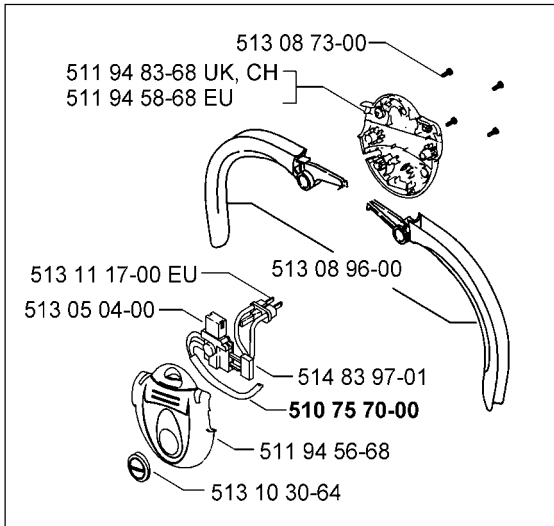

# Lawnrake Compact 340

Factory:

Product Group:

Sub Group:

Publication Date:

Publication Number:

FLM - Newton Aycliffe

OM 78

Lawnrake/Scarifier: 7894

17/03/06

AP0603004

- A (Qty 10) 510 72 62-00
- B (Qty 10) 510 72 63-00
- C (Qty 10) 510 72 77-00

**IPL, Lawnrake Compact 340, 9640111-01, 9640111-22, 9640111-62, 2005-11**

<b>Part Number</b>	<b>Description</b>	<b>Qty</b>	<b>Note</b>
510 72 40-00	SMALL WHEEL ASSEMBLY (Qty 2 )	1	
510 72 41-00	COLLECTION BOX ASSEMBLY	1	
510 72 42-00	BLOWER HOUSING ASSEMBLY	1	
510 72 43-00	HEIGHT ADJ SHAFT & LEVER ASSY	1	
510 72 44-00	REPLACEMENT TINES KIT	1	
510 72 45-00	LARGE WHEEL ASSEMBLY (Qty 2 )	1	
510 72 46-00	BLOWER FILTER ASSEMBLY	1	
510 72 47-00	MOTOR ASSEMBLY	1	
510 72 48-00	TINE RACK ASSEMBLY	1	
510 72 49-00	DRIVEN PULLEY ASSEMBLY	1	
510 72 50-00	LH WHEEL ARCH (INC FILTER)	1	
510 72 51-00	RH WHEEL ARCH (INC FILTER)	1	
510 72 52-00	LOWER WING KNOB (Qty 2 )	1	
510 72 53-00	DRIVE PULLEY FLANGE	1	
510 72 54-00	HEIGHT ADJUST HANDLE	1	
510 72 55-00	HEIGHT POSITION PLATE	1	
510 72 56-00	DRIVE BELT	1	
510 72 57-00	VISION WINDOW	1	
510 72 58-00	REAR COVER	1	
510 72 59-00	FIXING PLATES KIT (Qty 2 )	1	
510 72 60-00	LOWER HANDLES	1	
510 72 61-00	UPPER HANDLES	1	
510 72 62-00	SCREWS KIT (SP3.9 X 12 FLANGED)	4	
510 72 63-00	SCREWS KIT (SP3.9 X 8)	1	
510 72 75-00	SCREWS KIT (SP3.9 X 20)	1	
510 72 76-00	SCREWS KIT (SD3.9 X 16)	1	
510 72 77-00	SCREWS KIT (SD3.9 X 12)	1	
<b>510 75 70-00</b>	<b>LEAD ASSY</b>	<b>1</b>	<b>NP</b>
511 94 56-68	SWITCHBOX UPPER GREY	1	
511 94 58-68	SWITCHBOX LOWER EURO	1	EU
511 94 83-68	SWITCHBOX LOWER HARDWIRED	1	UK, CH
511 95 63-00	HANDLE FIXING KIT (Qty 2 )	1	
512 72 51-10	CABLE EXT AND PLUG	1	UK
513 05 04-00	SWITCH 8A 250V	1	
513 08 96-00	SWITCHBOX LEVERS KIT	1	
513 10 30-64	BUTTON LOCK-OFF ORANGE	1	
513 11 17-00	PIN RETAINER EURO	1	EU
514 70 00-03	LEAD	1	CH
514 83 97-01	CAPACITOR PWR.HOE/MULTI TRIM	1	