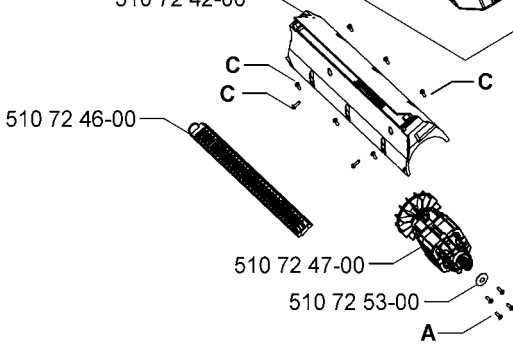

# Lawnrake Compact 340

Factory:

Product Group:

Sub Group:

Publication Date:

Publication Number:

FLM - Newton Aycliffe

OM 78

Lawnrake/Scarifier: 7894

17/03/06

AP0603004

- A (Qty 10) 510 72 62-00
- B (Qty 10) 510 72 63-00
- C (Qty 10) 510 72 77-00

**IPL, Lawnrake Compact 340, 9640111-01, 9640111-22, 9640111-62, 2005-11**

<b>Part Number</b>	<b>Description</b>	<b>Qty</b>	<b>Note</b>
510 72 40-00	SMALL WHEEL ASSEMBLY (Qty 2 )	1	
510 72 41-00	COLLECTION BOX ASSEMBLY	1	
510 72 42-00	BLOWER HOUSING ASSEMBLY	1	
510 72 43-00	HEIGHT ADJ SHAFT & LEVER ASSY	1	
510 72 44-00	REPLACEMENT TINES KIT	1	
510 72 45-00	LARGE WHEEL ASSEMBLY (Qty 2 )	1	
510 72 46-00	BLOWER FILTER ASSEMBLY	1	
510 72 47-00	MOTOR ASSEMBLY	1	
510 72 48-00	TINE RACK ASSEMBLY	1	
510 72 49-00	DRIVEN PULLEY ASSEMBLY	1	
510 72 50-00	LH WHEEL ARCH (INC FILTER)	1	
510 72 51-00	RH WHEEL ARCH (INC FILTER)	1	
510 72 52-00	LOWER WING KNOB (Qty 2 )	1	
510 72 53-00	DRIVE PULLEY FLANGE	1	
510 72 54-00	HEIGHT ADJUST HANDLE	1	
510 72 55-00	HEIGHT POSITION PLATE	1	
510 72 56-00	DRIVE BELT	1	
510 72 57-00	VISION WINDOW	1	
510 72 58-00	REAR COVER	1	
510 72 59-00	FIXING PLATES KIT (Qty 2 )	1	
510 72 60-00	LOWER HANDLES	1	
510 72 61-00	UPPER HANDLES	1	
510 72 62-00	SCREWS KIT (SP3.9 X 12 FLANGED)	4	
510 72 63-00	SCREWS KIT (SP3.9 X 8)	1	
510 72 75-00	SCREWS KIT (SP3.9 X 20)	1	
510 72 76-00	SCREWS KIT (SD3.9 X 16)	1	
510 72 77-00	SCREWS KIT (SD3.9 X 12)	1	
<b>510 75 70-00</b>	<b>LEAD ASSY</b>	<b>1</b>	<b>NP</b>
511 94 56-68	SWITCHBOX UPPER GREY	1	
511 94 58-68	SWITCHBOX LOWER EURO	1	EU
511 94 83-68	SWITCHBOX LOWER HARDWIRED	1	UK, CH
511 95 63-00	HANDLE FIXING KIT (Qty 2 )	1	
512 72 51-10	CABLE EXT AND PLUG	1	UK
513 05 04-00	SWITCH 8A 250V	1	
513 08 96-00	SWITCHBOX LEVERS KIT	1	
513 10 30-64	BUTTON LOCK-OFF ORANGE	1	
513 11 17-00	PIN RETAINER EURO	1	EU
514 70 00-03	LEAD	1	CH
514 83 97-01	CAPACITOR PWR.HOE/MULTI TRIM	1	