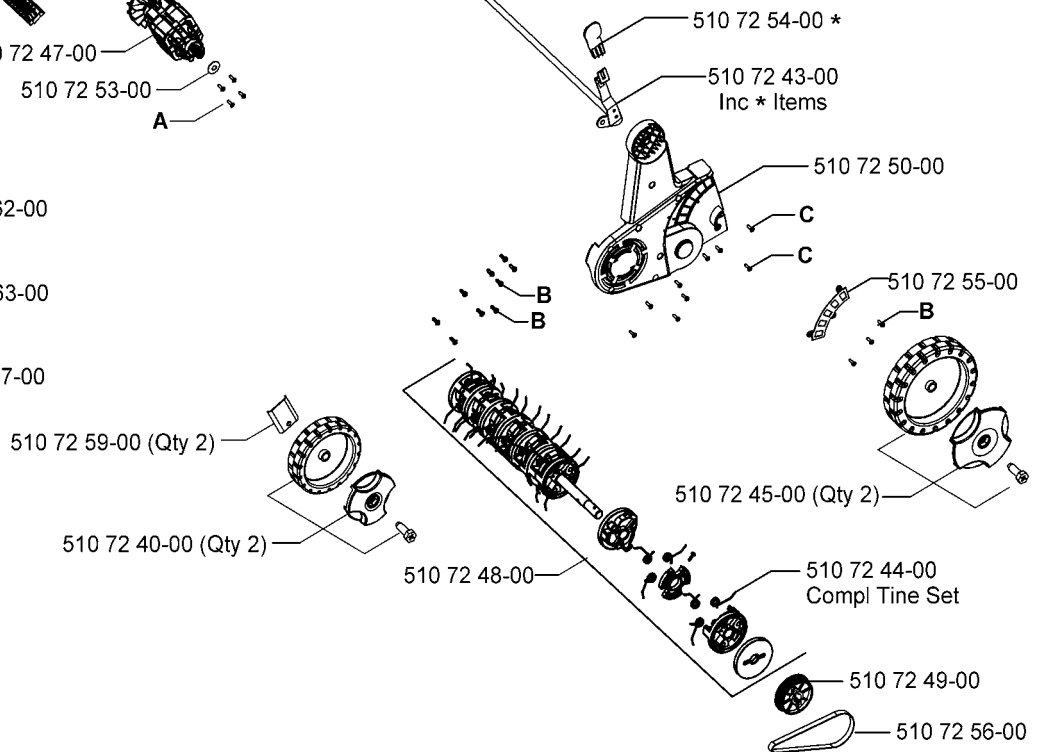

# Lawnrake Compact 340

Factory:

Product Group:

Sub Group:

Publication Date:

Publication Number:

FLM - Newton Aycliffe

OM 78

Lawnrake/Scarifier: 7894

17/03/06

AP0603004

- A (Qty 10) 510 72 62-00
- B (Qty 10) 510 72 63-00
- C (Qty 10) 510 72 77-00

**IPL, Lawnrake Compact 340, 9640111-01, 9640111-22, 9640111-62, 2005-11**

<b>Part Number</b>	<b>Description</b>	<b>Qty</b>	<b>Note</b>
510 72 40-00	SMALL WHEEL ASSEMBLY (Qty 2 )	1	
510 72 41-00	COLLECTION BOX ASSEMBLY	1	
510 72 42-00	BLOWER HOUSING ASSEMBLY	1	
510 72 43-00	HEIGHT ADJ SHAFT & LEVER ASSY	1	
510 72 44-00	REPLACEMENT TINES KIT	1	
510 72 45-00	LARGE WHEEL ASSEMBLY (Qty 2 )	1	
510 72 46-00	BLOWER FILTER ASSEMBLY	1	
510 72 47-00	MOTOR ASSEMBLY	1	
510 72 48-00	TINE RACK ASSEMBLY	1	
510 72 49-00	DRIVEN PULLEY ASSEMBLY	1	
510 72 50-00	LH WHEEL ARCH (INC FILTER)	1	
510 72 51-00	RH WHEEL ARCH (INC FILTER)	1	
510 72 52-00	LOWER WING KNOB (Qty 2 )	1	
510 72 53-00	DRIVE PULLEY FLANGE	1	
510 72 54-00	HEIGHT ADJUST HANDLE	1	
510 72 55-00	HEIGHT POSITION PLATE	1	
510 72 56-00	DRIVE BELT	1	
510 72 57-00	VISION WINDOW	1	
510 72 58-00	REAR COVER	1	
510 72 59-00	FIXING PLATES KIT (Qty 2 )	1	
510 72 60-00	LOWER HANDLES	1	
510 72 61-00	UPPER HANDLES	1	
510 72 62-00	SCREWS KIT (SP3.9 X 12 FLANGED)	4	
510 72 63-00	SCREWS KIT (SP3.9 X 8)	1	
510 72 75-00	SCREWS KIT (SP3.9 X 20)	1	
510 72 76-00	SCREWS KIT (SD3.9 X 16)	1	
510 72 77-00	SCREWS KIT (SD3.9 X 12)	1	
<b>510 75 70-00</b>	<b>LEAD ASSY</b>	<b>1</b>	<b>NP</b>
511 94 56-68	SWITCHBOX UPPER GREY	1	
511 94 58-68	SWITCHBOX LOWER EURO	1	EU
511 94 83-68	SWITCHBOX LOWER HARDWIRED	1	UK, CH
511 95 63-00	HANDLE FIXING KIT (Qty 2 )	1	
512 72 51-10	CABLE EXT AND PLUG	1	UK
513 05 04-00	SWITCH 8A 250V	1	
513 08 96-00	SWITCHBOX LEVERS KIT	1	
513 10 30-64	BUTTON LOCK-OFF ORANGE	1	
513 11 17-00	PIN RETAINER EURO	1	EU
514 70 00-03	LEAD	1	CH
514 83 97-01	CAPACITOR PWR.HOE/MULTI TRIM	1	