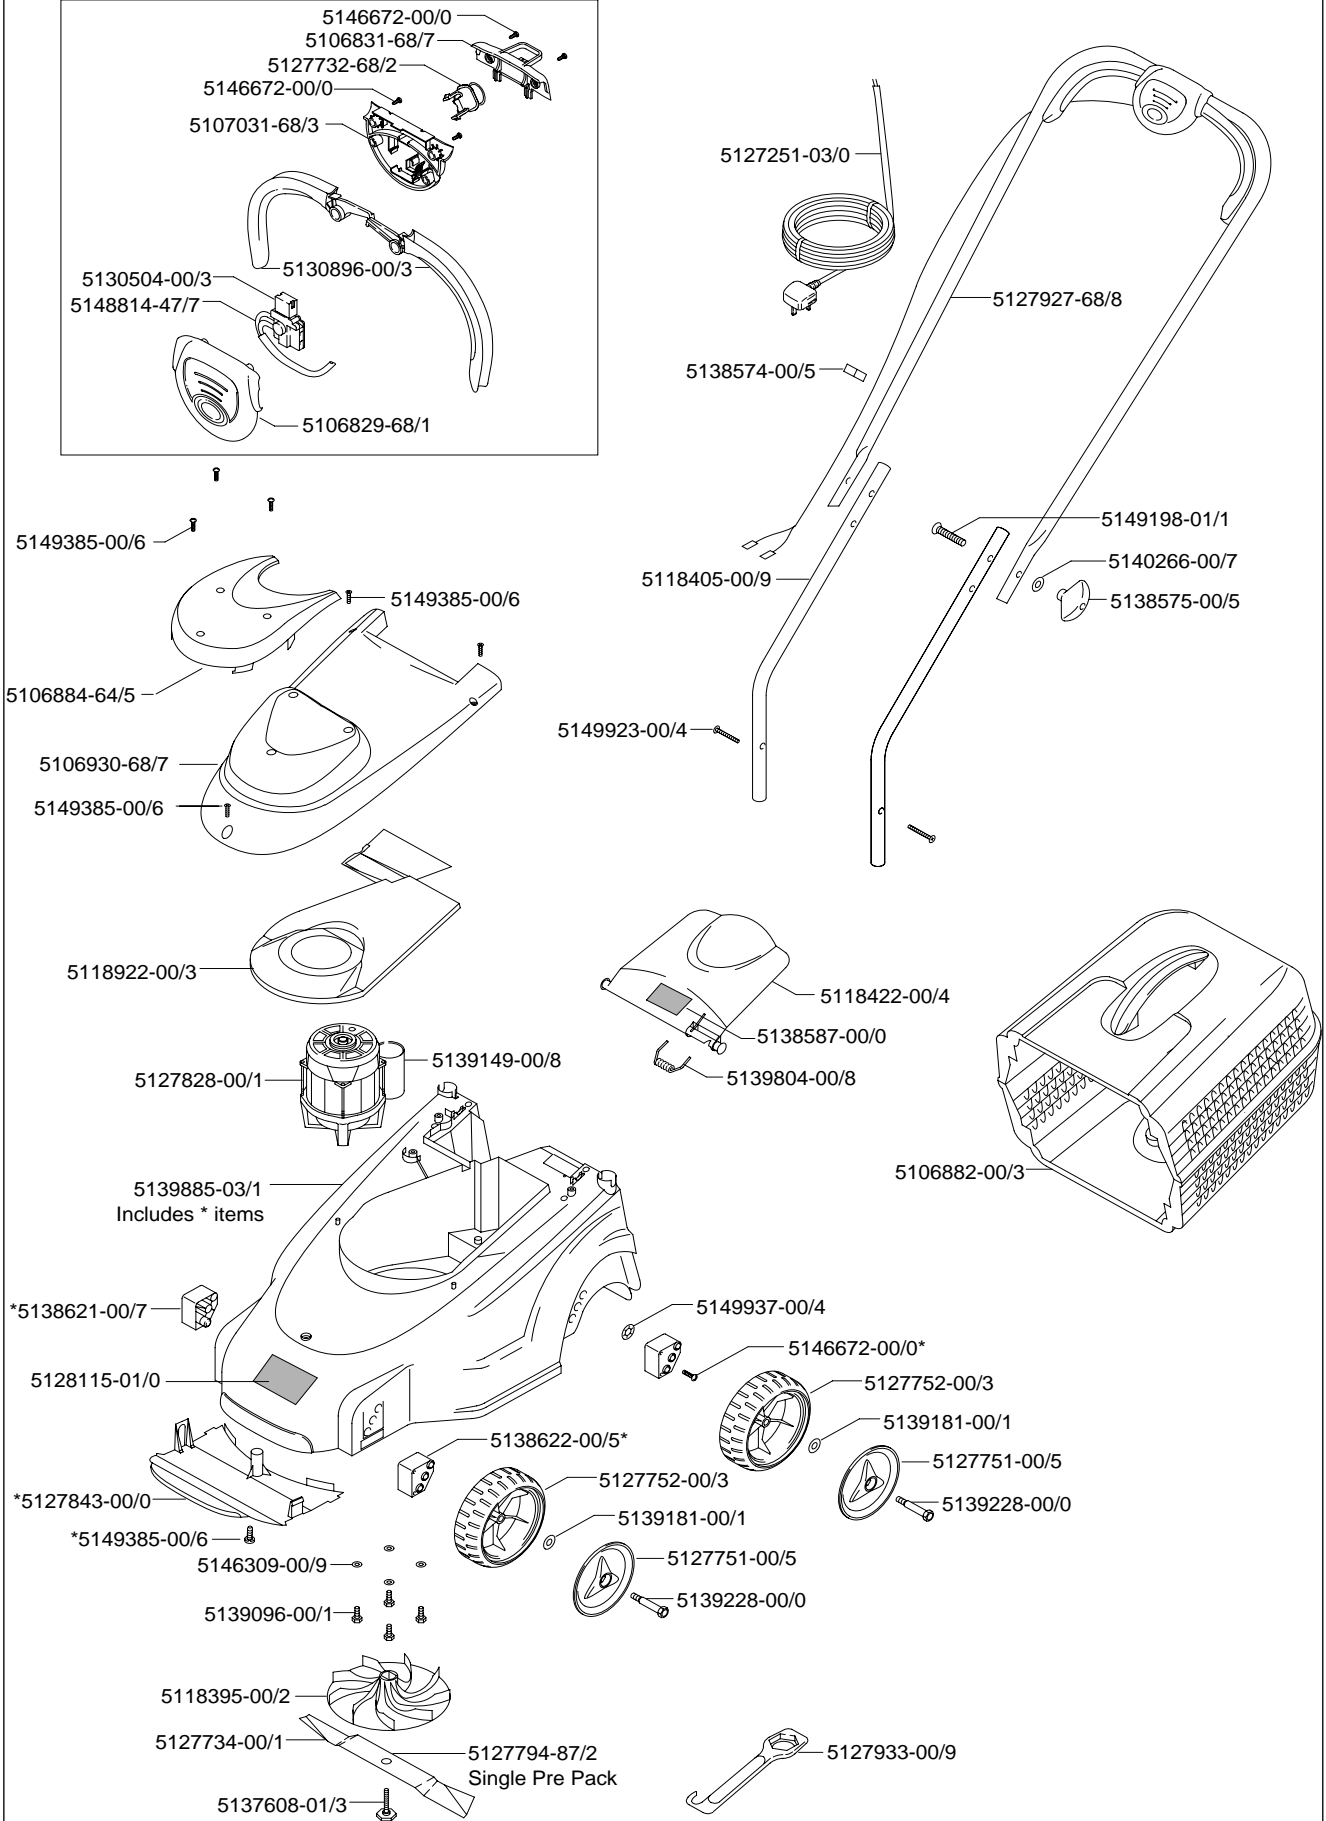

MODEL RE 32
9643402-25
GB, EI

RE 32

Electric wheeled lawnmower

The modern way to a traditional lawn finish

- 32cm (13 inch) metal blade.
- Ideal for small to medium sized lawns.
- Powerful but quiet 900W motor for cutting in tough conditions.
- Unique, advanced switch system for easy, comfortable right or left handed use.
- Large capacity 28 litre grassbox.
- Can be used with or without the grassbox.
- Adjustable cutting heights.

Features

Motor Power	900W
Cutting Width	32 cm
Heights of cut	3 (20 - 50 mm)
Grassbox Capacity	28 Litres
Carton Dimensions	705x455x422 mm
Weight (Unpacked)	10,5Kg
Weight (Packed)	14,5 Kg