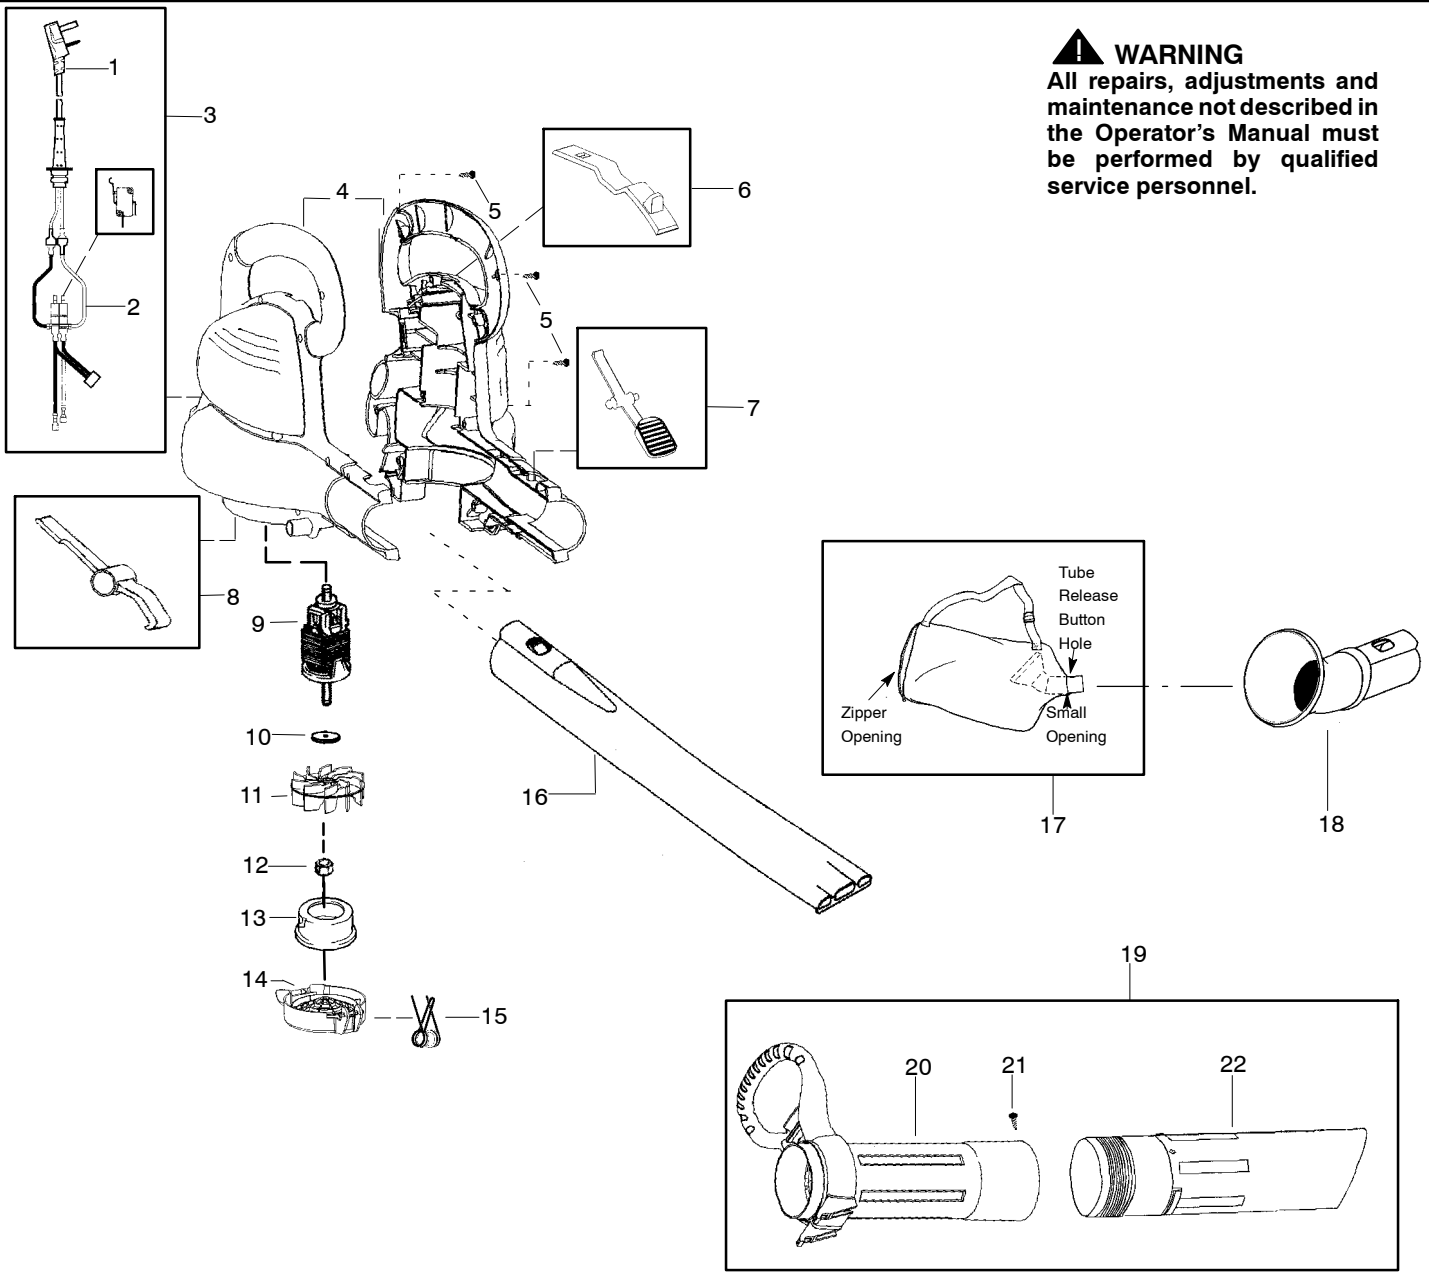

⚠ WARNING
All repairs, adjustments and maintenance not described in the Operator's Manual must be performed by qualified service personnel.

Ref.	Part No.	Description	Ref.	Part No.	Description
1.	530404236	Assy-Cordset	18.	530403769	Tube - Elbow
2.	530404337	Assy-Internal Wire Harness (incl. switch)	19.	530404311	Kit-Upper/Lower Tube w/handle (incl. 20-22)
3.	530404336	Assy. Wiring Harness (incl. 1 & 2)	20.	530071784	Tube - Upper Vac w/handle
4.	530404333	Housing Set (incl. #7)	21.	530402528	Screw
5.	530016120	Screw	22.	530403850	Tube - Lower Vac
6.	530404329	Cover - Switch	Not Shown		
7.	530404275	Button - Tube Latch			
8.	530404302	Button - Door Latch			
9.	530404262	Assy. Motor			
10.	530403834	Washer			
11.	530403771	Impeller			
12.	530403776	Nut - Impeller			
13.	530403791	Restrictor - Inlet			
14.	530403788	Door - Vacuum Inlet			
15.	530403833	Spring - Door			
16.	530403765	Tube - Blower			
17.	530095599	Assy. - Vac Bag			
				530404260	Manual - Operator's
				530404263	Decal - Housing Warning
				530402236	Decal - Vac Warning
				530058681	Decal - Tube Warning
				530402633	Decal - Screw Warning

✓ = NEW PART NUMBER FOR THIS IPL

* = REFER TO THE SERVICE REFERENCE INDICATED FOR MORE INFORMATION. (LOCATED AT END OF IPL)