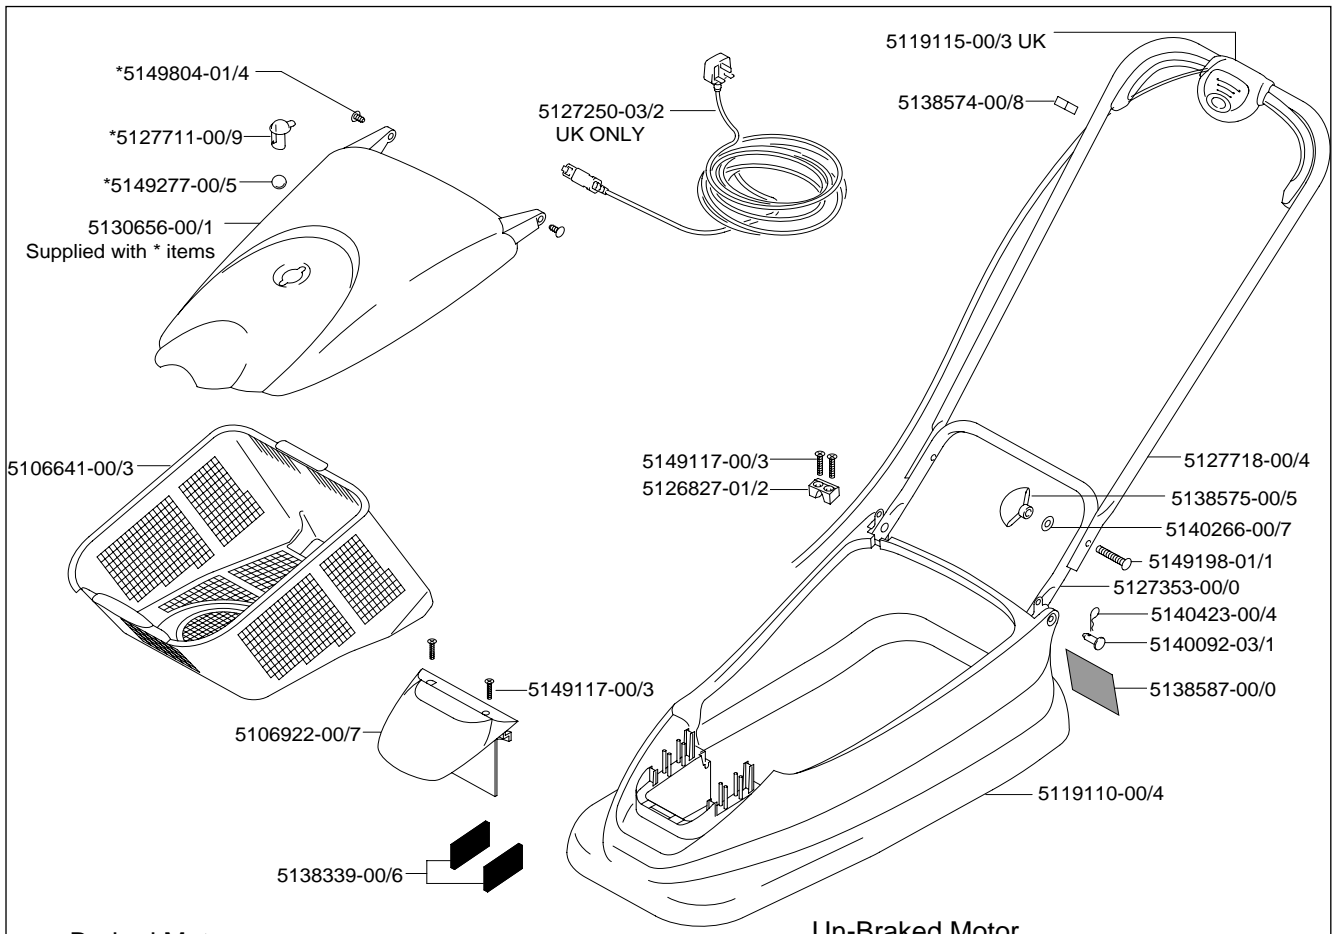

**MODEL** Flymo Turbo Compact 350

9633508-01

**This Replaces P0104004 (UK Only)**

Braked Motor

Un-Braked Motor