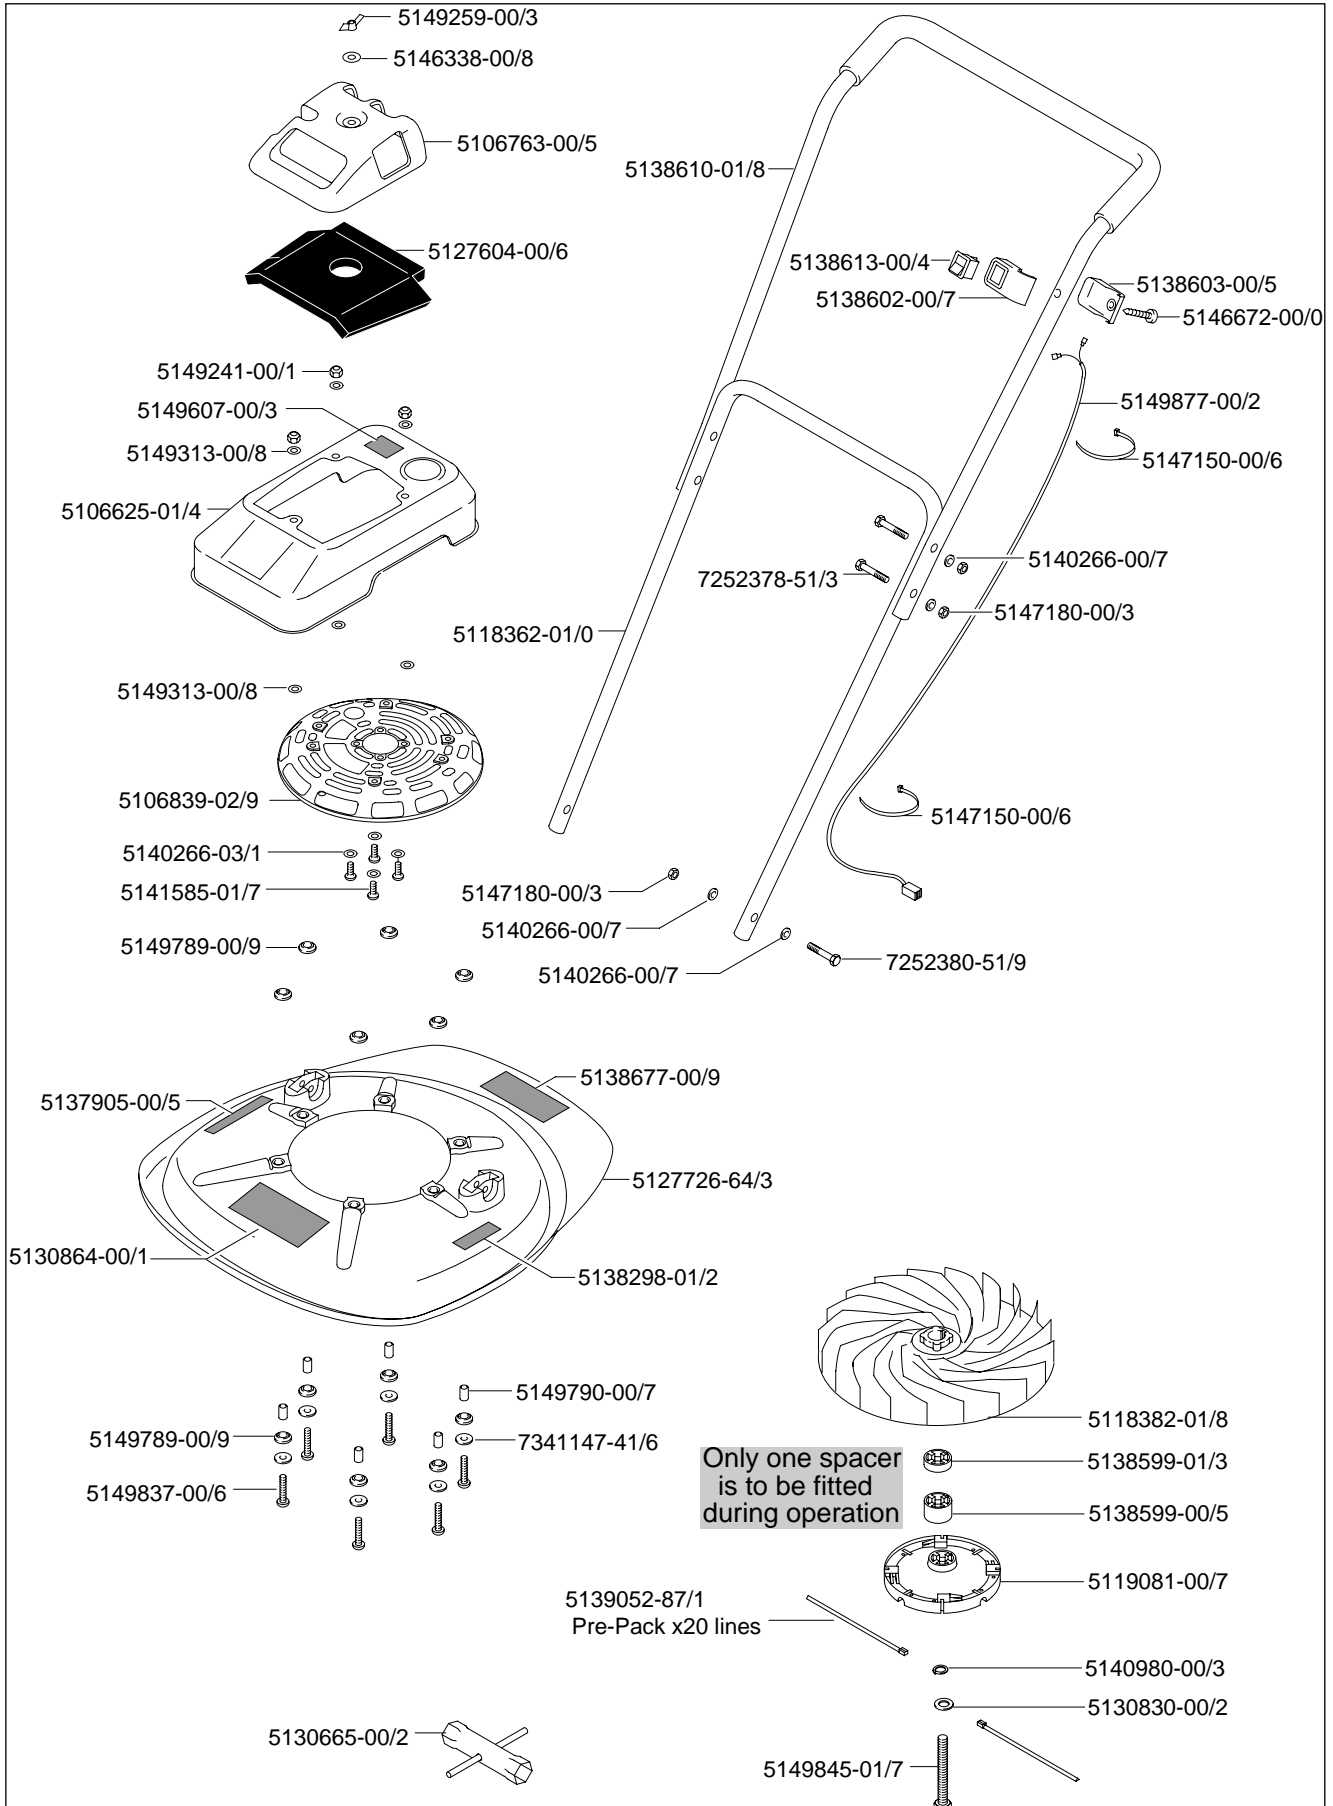

MODEL **XL 400**
9638504-59

ILLUSTRATED PARTS LIST

Turbo Trim XL400