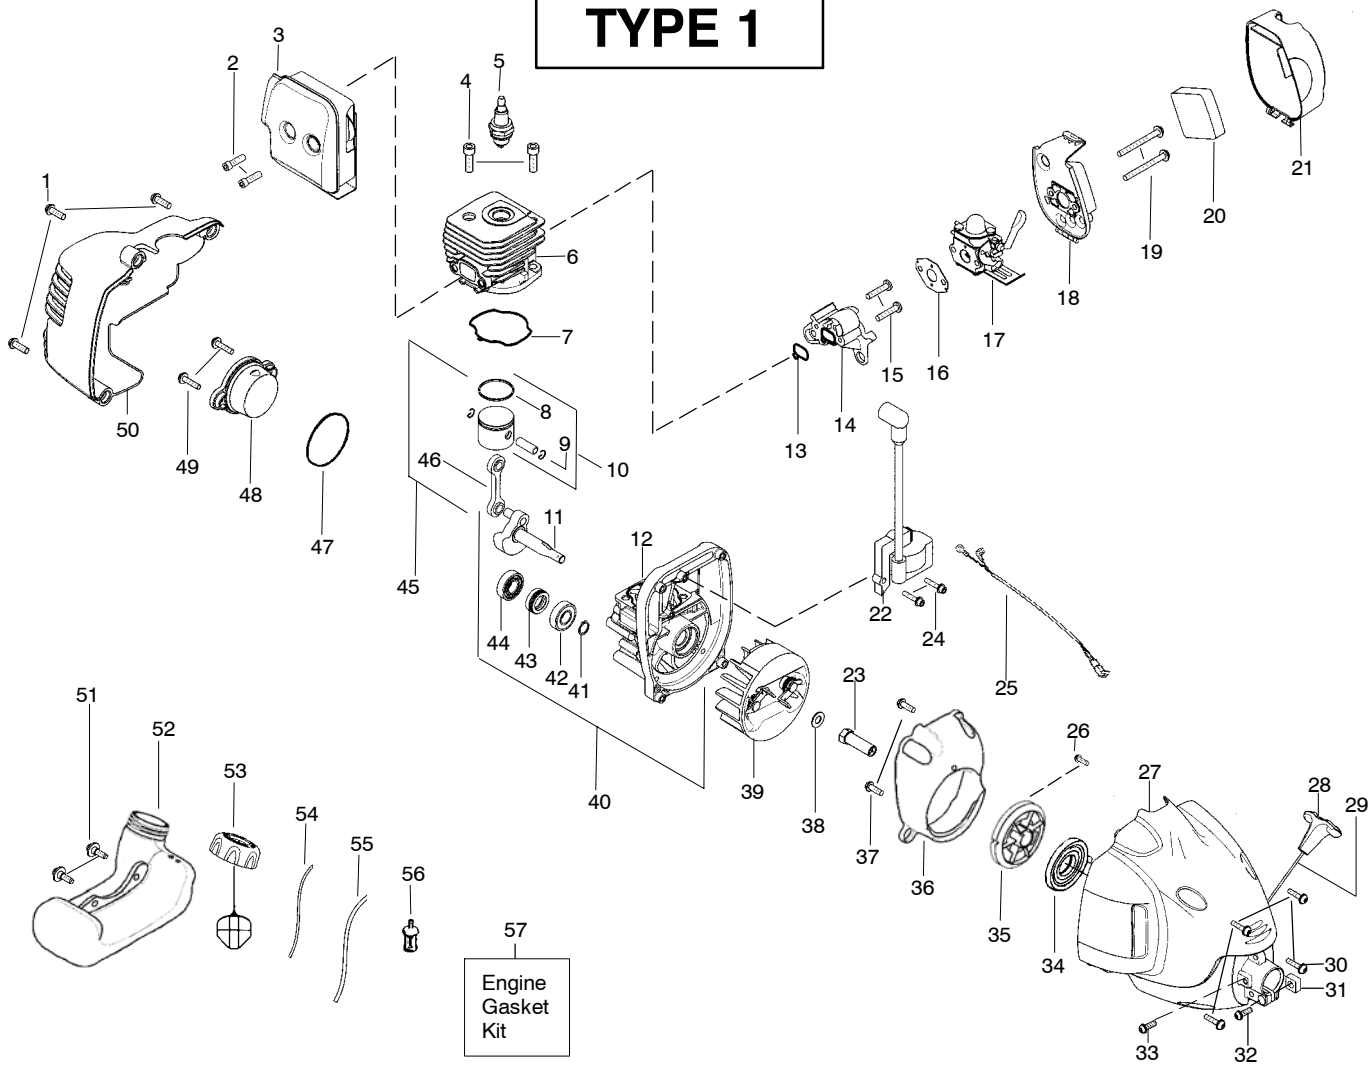

TYPE 1

Ref.	Part No.	Description	Ref.	Part No.	Description	Ref.	Part No.	Description
1.	530015880	Screw	21.	530058912	Cover-Air Box	45.	530071785	Kit-Con Rod/Piston (Incl. 10,46)
2.	530058982	Bolt-Muffler	22.	530039234	Ignition Module	46.	530069945	Kit-Conn. Rod Assy
3.	530059826	Assy-Muffler/Shield (Incl. 2)	23.	530027953	Coupling-Drive	47.	530071750	O-Ring-C'case (kit)
4.	530015953	Screw-Cylinder	24.	530016357	Screw	48.	530058738	Assy-Plug (incl.47)
5.	952030249	Spark Plug (RCJ 6Y)	25.	530047278	Assy-Leadwire	49.	530016386	Screw
6.	530012541	Cylinder	26.	530016391	Screw	50.	530058737	Shroud-Rear
7.	530071750	Seal-Cylinder (kit)	27.	530071943	Assy.-Fan Hsg	51.	530016431	Retainer-Tank
8.	530055120	Piston Ring	28.	530058742	Handle-Starter	52.	530058847	Assy-Fuel Tank (incl. filter, lines & fuel cap)
9.	530015162	Retainer-Piston Pin	29.	530071798	Kit - Rope	53.	530058743	Assy-Fuel Cap w/ret.
10.	530071833	Kit - Piston (Incl. 8, 9)	30.	530015810	Screw	54.	530069247	Kit-Fuel Line (Small)
11.	530012555	Assy-Crankshaft	31.	530016382	Nut 12-24	55.	530069216	Kit-Fuel Line (Large)
12.	530012582	Assy-Crankcase (Incl. 42-44)	32.	530016381	Screw 12-24	56.	530095646	Assy-Fuel Pickup
13.	530071750	Seal-Cyl/Carb. (kit)	33.	530015805	Screw-Shaft Align.	57.	530071750	Kit-Engine Gasket (Incl. 7,13,16,47)
14.	530057547	Adapter-Carb.	34.	530042086	Spring-Starter			Not Shown
15.	530016309	Screw	35.	530071797	Kit-Starter Pulley			
16.	530071750	Gasket-Carb. (kit)	36.	530057548	Baffle			
17.	530071811	Kit-Carb.(C1U-W19)	37.	530015880	Screw			
(Note: Repair kits are not available for this carburetor)			38.	530015828	Washer-Flat			
18.	530059246	Air Box	39.	530054115	Assy-Flywheel			
19.	530016429	Screw	40.	530071751	Assy-C'case & C'shaft (Incl. 11,12,41)			
20.	530036575	Foam-Air Filter	41.	530015941	Retain. Ring-C'shaft	530058709		Bulb-Purge
			42.	530055728	Outer Bearing			
			43.	530019264	Seal			
			44.	530032125	Inner Bearing			