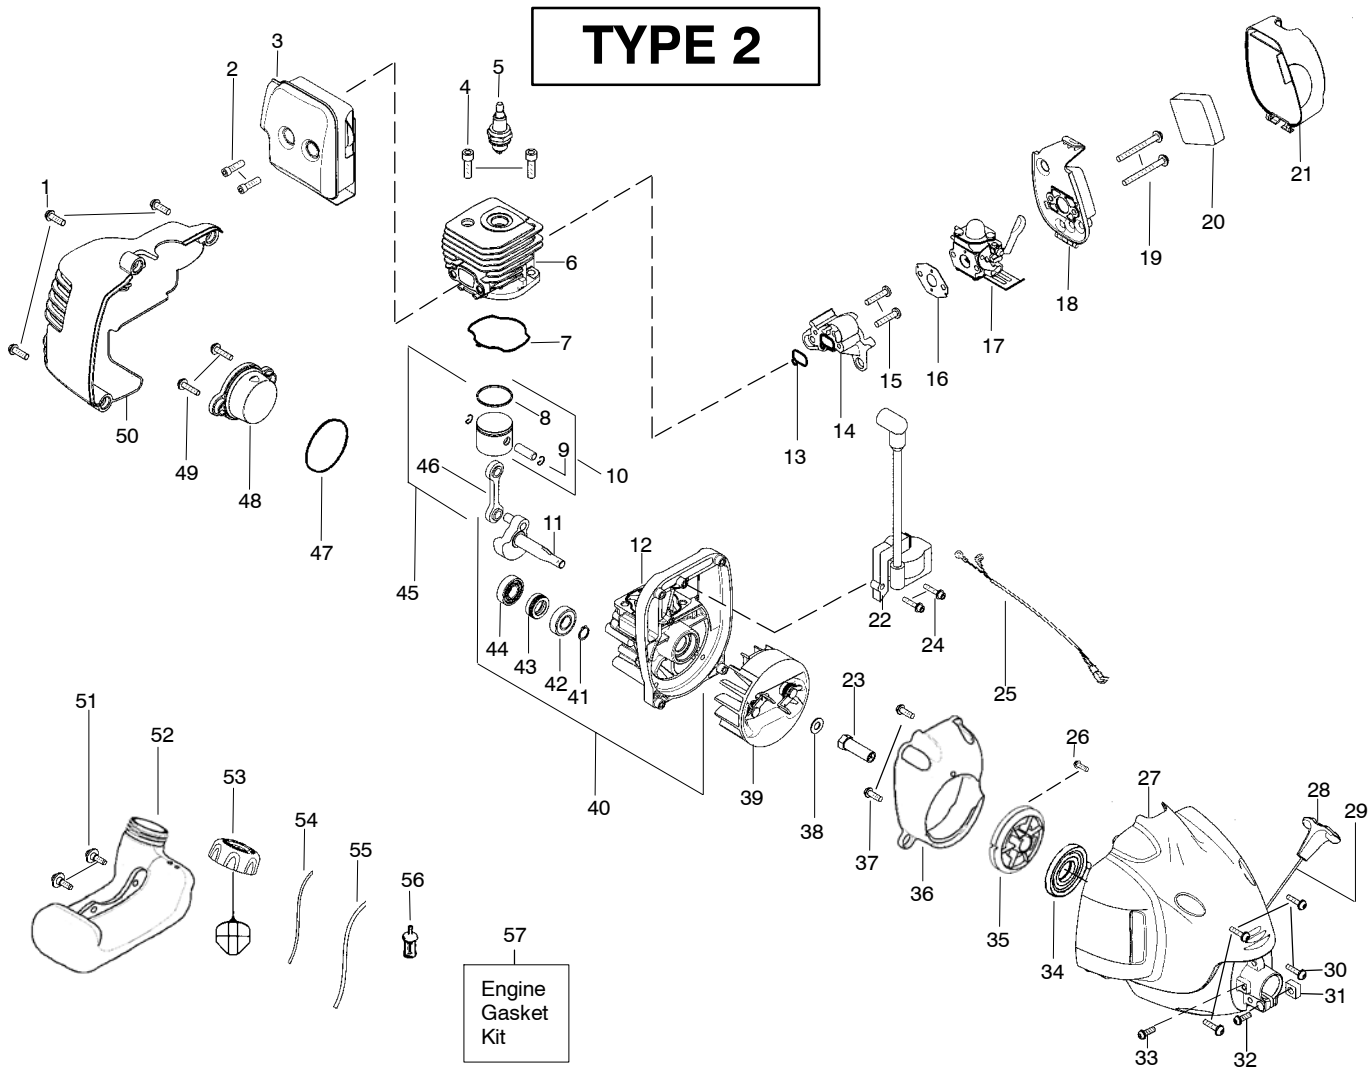

Ref.	Part No.	Description	Ref.	Part No.	Description	Ref.	Part No.	Description
1.	530015880	Screw	21.	530058912	Cover-Air Box	45.	530071785	Kit-Con Rod/Piston (Incl. 10,46)
2.	530058982	Bolt-Muffler	22.	530039234	Ignition Module	46.	530069945	Kit-Conn. Rod Assy
3.	530059826	Assy-Muffler/Shield (Incl. 2)	23.	530027953	Coupling-Drive	47.	530071750	O-Ring-C'case (kit)
4.	530015953	Screw-Cylinder	24.	530016357	Screw	48.	530058738	Assy-Plug (incl.47)
5.	952030249	Spark Plug (RCJ 6Y)	25.	530047278	Assy-Leadwire	49.	530016386	Screw
6.	530012541	Cylinder	26.	530016391	Screw	50.	530058737	Shroud-Rear
7.	530071750	Seal-Cylinder (kit)	27.	530071943	Assy.-Fan Hsg	51.	530016445	Retainer-Tank
8.	530055120	Piston Ring	28.	530058742	Handle-Starter	52.	530058847	Assy-Fuel Tank (incl. filter, lines & fuel cap)
9.	530015162	Retainer-Piston Pin	29.	530071798	Kit - Rope	53.	530058743	Assy-Fuel Cap w/ret.
10.	530071833	Kit - Piston (Incl. 8, 9)	30.	530015810	Screw	54.	530069247	Kit-Fuel Line (Small)
11.	530012555	Assy-Crankshaft	31.	530016382	Nut 12-24	55.	530069216	Kit-Fuel Line (Large)
12.	530012582	Assy-Crankcase (Incl. 42-44)	32.	530016381	Screw 12-24	56.	530095646	Assy-Fuel Pickup
13.	530071750	Seal-Cyl/Carb.(kit)	33.	530015805	Screw-Shaft Align.	57.	530071750	Kit-Engine Gasket (Incl. 7,13,16,47)
14.	530057547	Adapter-Carb.	34.	530042086	Spring-Starter			Not Shown
15.	530016441	Screw	35.	530071797	Kit-Starter Pulley			
16.	530071750	Gasket-Carb. (kit)	36.	545080601	Baffle			
17.	530071811	Kit-Carb.(C1U-W19)	37.	530016386	Screw			
(Note: Repair kits are not available for this carburetor)			38.	530015828	Washer-Flat			
18.	530059246	Air Box	39.	530054115	Assy-Flywheel			
19.	530016429	Screw	40.	530071751	Assy-C'case & C'shaft (Incl. 11,12,41)			
20.	530036575	Foam-Air Filter	41.	530015941	Retain. Ring-C'shaft	530058709		Bulb-Purge
			42.	530055728	Outer Bearing			
			43.	530019264	Seal			
			44.	530032125	Inner Bearing			

↗ = NEW PART NUMBER FOR THIS IPL

* = REFER TO THE SERVICE REFERENCE INDICATED FOR MORE INFORMATION. (LOCATED AT END OF IPL)