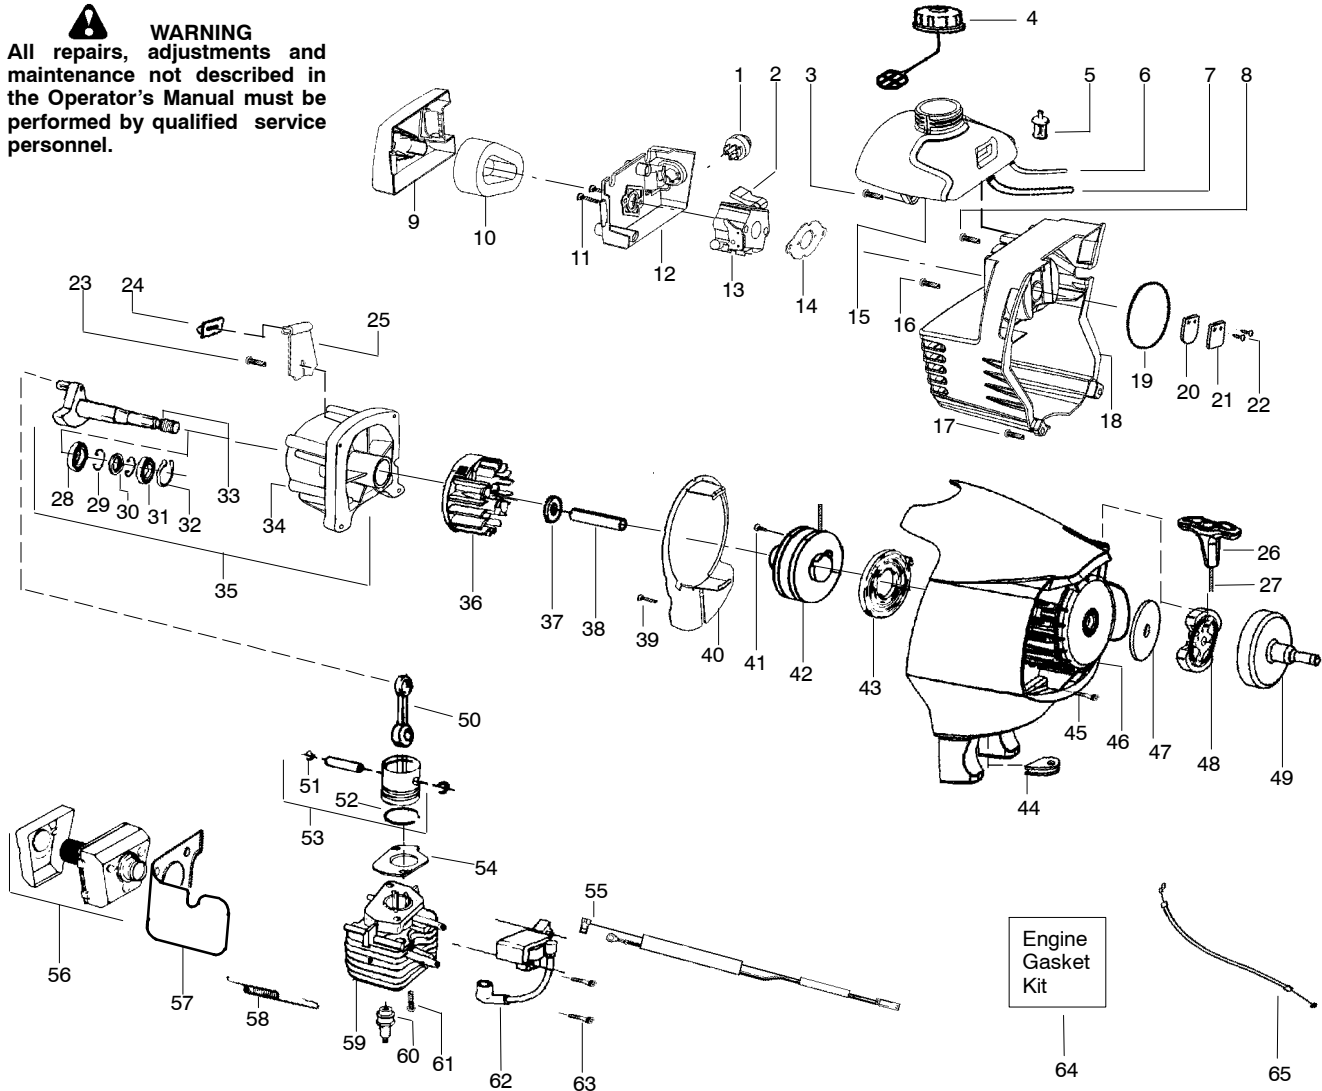

PARTS LIST NO. 530165375		Flymo PARTS LIST Electrolux	MODEL(s) XLT3000	
DATE 3/28/05	Replaces 3/18/05 - 530165375-01		Note: Illustration may differ from actual model due to design changes	PAGE NO. 2

WARNING
All repairs, adjustments and maintenance not described in the Operator's Manual must be performed by qualified service personnel.

Ref.	Part No.	Description	Ref.	Part No.	Description	Ref.	Part No.	Description
1.	530047721	Bulb-Purge	24.	530055492	Isolator-Tank	48.	530055122	Assy-Clutch
2.	530071717	Kit-Choke Lever	25.	530054941	Ret.-Tank	49.	530028799	Drum-Clutch
3.	530015843	Screw-tank	26.	530058742	Handle-Starter	50.	530010960	Assy-Conn. Rod
4.	530057736	Cap-Fuel w/ret.	27.	530071325	Kit-Rope	51.	530015162	Ret.-Piston pin
5.	530095646	Assy-Fuel pickup	28.	530032103	Bearing-Inner	52.	530012594	Ring-Piston
6.	530069247	Kit-Carb/Purge fuel line	29.	530015787	Retainer	53.	530071998	Kit-Piston (Incl. 51,52)
7.	530069216	Kit-Tank/Purge fuel line	30.	530019158	Seal	54.	530071401	Gasket-Cylinder(kit)
8.	530015775	Screw	31.	530032102	Bearing-Outer	55.	530058846	Assy-Leadwire
9.	530150088	Cover-Air box	32.	530015789	Ret.-Crankshaft	56.	530069310	Kit-Muffler
10.	530054946	Filter-Air	33.	530028807	Assy-Crankshaft	57.	530058957	Shield
11.	530015849	Screw-Carb.	34.	530012514	Assy-Crankcase (Incl. 28-31)	58.	530036409	Spring-Muffler
12.	530150080	Box-Air	35.	530071685	Assy-C'case/C'shaft (Incl. 32,33,34)	59.	530012488	Cylinder
13.	530071637	Assy-Carb(WT628)	36.	530055524	Assy-Flywheel	60.	952030249	Plug-Spark(RCJ-6Y)
(Note: Repair kits are not available for this carburetor)			37.	530016030	Washer	61.	530001624	Bolt-Cyl. 1/4-20"
14.	530071401	Gasket-Carb.(kit)	38.	530055620	Spacer	62.	530039218	Module-Ignition
15.	530150092	Assy-Fuel Tank	39.	530015775	Screw-Baffle	63.	530016357	Screw-Module
16.	530015771	Screw-Crankcase	40.	530054939	Plate-Baffle	64.	530071401	Kit-Gasket (Incl. 14,19, 54)
17.	530015952	Screw-Shroud	41.	530016391	Screw-Rope	65.	545026801	Assy-Throttle cable
18.	530150089	Shroud w/heat shield	42.	530071399	Kit-Pulley(incl.41)			
19.	530071401	O-ring-Shroud (kit)	43.	530042086	Spring-Starter			
20.	530027593	Valve-Reed	44.	530019182	Grommet			
21.	530054596	Stop-Reed	45.	530015810	Screw-F/hsg.			
22.	530016064	Screw-Reed stop	46.	545020003	Assy.-Fan Housing			
23.	530015875	Screw-Retainer	47.	530094189	Washer-Clutch			

✓ = NEW PART NUMBER FOR THIS IPL

* = REFER TO THE SERVICE REFERENCE INDICATED FOR MORE INFORMATION. (LOCATED AT END OF IPL)