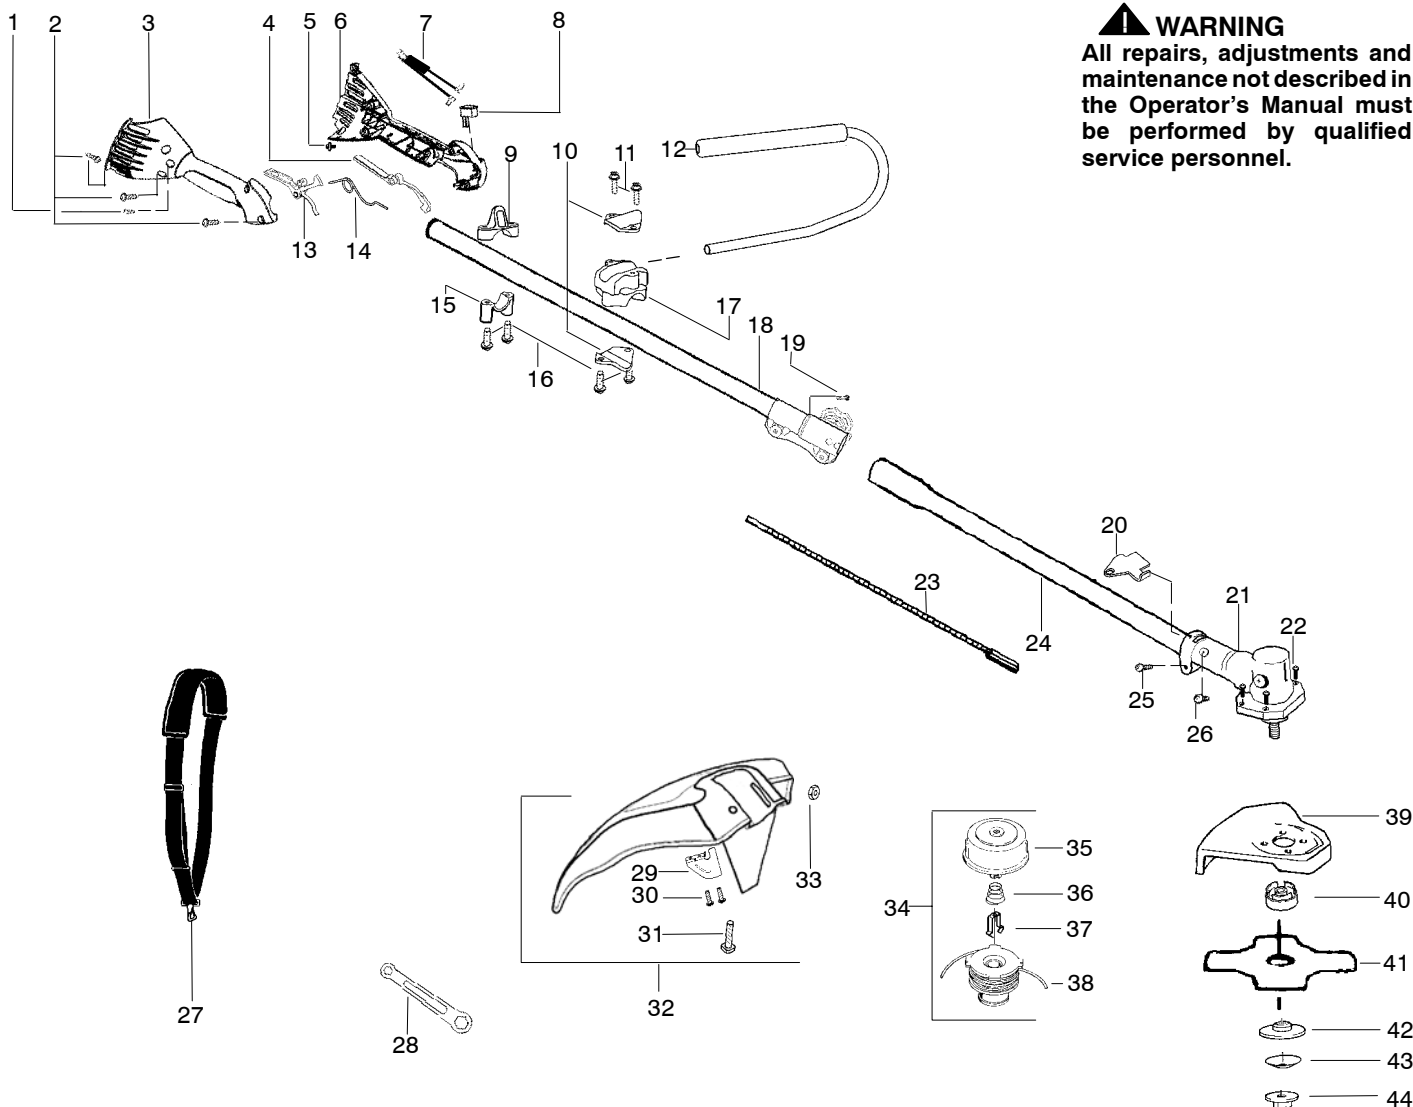

WARNING
All repairs, adjustments and maintenance not described in the Operator's Manual must be performed by qualified service personnel.

Ref.	Part No.	Description	Ref.	Part No.	Description	Ref.	Part No.	Description
1.	530015805	Screw-alignment	19.	530016344	Screw	37.	530401957	Retainer-Spool
2.	530015886	Screw	20.	530057554	Bracket-Shield	38.	530056500	Assy-Wound Spool
3.	545018902	Hsg.-Throttle-right	21.	530096100	Gearbox	39.	530071947	Kit-Metal Shield
4.	545017601	Lockout-Throttle	22.	530016312	Screw	40.	530095815	Dust cup
5.	530016326	Screw-Cable Ret.	23.	530096218	Shaft-Flex (lower)	41.	545025801	Assy.-Weed Blade
6.	545018702	Hsg.-Throttle-left	24.	530071948	Assy-Lower Shaft	42.	530095816	Washer
7.	530058843	Assy-Wire	25.	530016014	Screw	43.	530016240	Washer-Belleville
8.	530069572	Kit-Switch	26.	530016224	Screw	44.	530015793	Nut-Flange
9.	530057986	Clamp-Harness(upper)	27.	530092085	Shoulder Strap	Not Shown		
10.	530058563	Clamp-Bracket	28.	530056401	Wrench	---		Operator Manual
11.	530015886	Screw	29.	530052286	Limiters-Line	530166207		(Euro)
12.	530071954	Kit-Handlebar (incl. grip, cap, decal)	30.	530015814	Screw	530166208		(Scan)
13.	545017701	Trigger-Throttle	31.	530015820	Bolt	530166206		(Euro II)
14.	530016473	Spring-lockout	32.	545026701	Kit-Shield Assy. (incl. 28,29,30,31,33)	530166209		(Euro III)
15.	530057987	Clamp-Harness(lower)	33.	530015197	Nut	530166210		(Euro IV)
16.	530015940	Screw	34.	530056498	Assy-Cutting Head (Incl. 35,36,37,38)	530166211		(Euro V)
17.	545024501	Clamp-Handlebar	35.	530095772	Assy-Hub/Arbor	530166212		(Turkish)
18.	545024801	Kit-Upper Shaft (Incl. Flex, clamp & 19)	36.	530053241	Spring-Return	530150377		Decal-Shaft Warning
						530056335		Decal-Blade Direction
						530031159		Wrench-Hex 5/32"
						530150313		Decal-Warning
						502035505		Guard-Transport

✓ = NEW PART NUMBER FOR THIS IPL

* = REFER TO THE SERVICE REFERENCE INDICATED FOR MORE INFORMATION. (LOCATED AT END OF IPL)