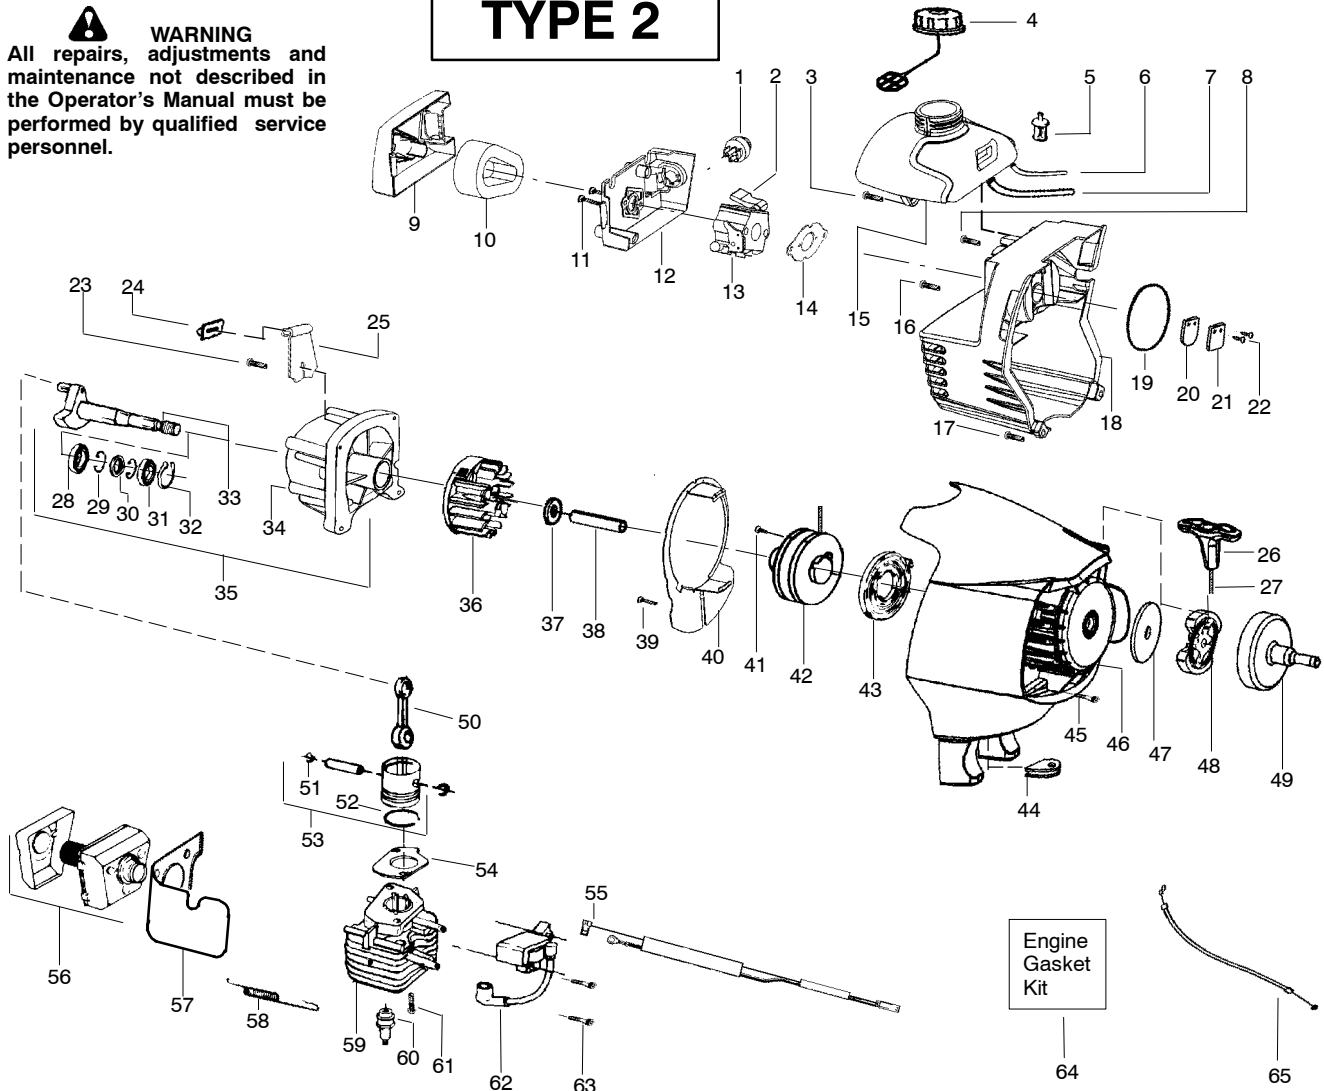

TYPE 2

WARNING
All repairs, adjustments and maintenance not described in the Operator's Manual must be performed by qualified service personnel.

Ref.	Part No.	Description	Ref.	Part No.	Description	Ref.	Part No.	Description
1.	530047721	Bulb-Purge	24.	530055492	Isolator-Tank	48.	530055122	Assy-Clutch
2.	530071717	Kit-Choke Lever	25.	530054941	Ret.-Tank	49.	530150247	Assy-Drum w/adptr
3.	530015843	Screw-tank	26.	530058742	Handle-Starter	50.	530010960	Assy-Conn. Rod
4.	530057736	Cap-Fuel w/ret.	27.	530071325	Kit-Rope	51.	530015162	Ret.-Piston pin
5.	530095646	Assy-Fuel pickup	28.	530032103	Bearing-Inner	52.	530012594	Ring-Piston
6.	530069247	Kit-Carb/Purge fuel line	29.	530015787	Retainer	53.	530071998	Kit-Piston (Incl. 51,52)
7.	530069216	Kit-Tank/Purge fuel line	30.	530019158	Seal	54.	530071401	Gasket-Cylinder(kit)
8.	530015775	Screw	31.	530032102	Bearing-Outer	55.	530058846	Assy-Leadwire
9.	530150088	Cover-Air box	32.	530015789	Ret.-Crankshaft	56.	530069310	Kit-Muffler
10.	530054946	Filter-Air	33.	530028807	Assy-Crankshaft	57.	530058957	Shield
11.	530015849	Screw-Carb.	34.	530012514	Assy-Crankcase (Incl. 28,29,30,31)	58.	530036409	Spring-Muffler
12.	530150080	Box-Air	35.	530071685	Assy-C'case/C'shaft (Incl. 32,33,34)	59.	530012488	Cylinder
13.	530071637	Assy-Carb(WT628)	36.	530055125	Assy-Flywheel	60.	952030249	Plug-Spark(RCJ-6Y)
(Note: Repair kits are not available for this carburetor)			37.	530016030	Washer	61.	530001624	Bolt-Cyl. 1/4"-20
14.	530071401	Gasket-Carb.(kit)	38.	530055620	Spacer	62.	530035505	Module-Ignition
15.	530150092	Assy-Fuel Tank	39.	530015775	Screw-Baffle	63.	530016357	Screw-Module
16.	530015771	Screw-Crankcase	40.	530054939	Plate-Baffle	64.	530071401	Kit-Gasket (Incl. 14,19, 54)
17.	530015952	Screw-Shroud	41.	530016391	Screw-Rope	65.	545026801	Assy-Throttle cable
18.	530150089	Shroud w/heat shield	42.	530071399	Kit-Pulley(incl.41)			
19.	530071401	O-ring-Shroud (kit)	43.	530042086	Spring-Starter			
20.	530027593	Valve-Reed	44.	530019182	Grommet			
21.	530054596	Stop-Reed	45.	530015810	Screw-F/hsg.			
22.	530016064	Screw-Reed stop	46.	545020003	Assy.-Fan Housing			
23.	530015875	Screw-Retainer	47.	530094189	Washer-Clutch			

✓ = NEW PART NUMBER FOR THIS IPL   * = REFER TO THE SERVICE REFERENCE INDICATED FOR MORE INFORMATION. (LOCATED AT END OF IPL)