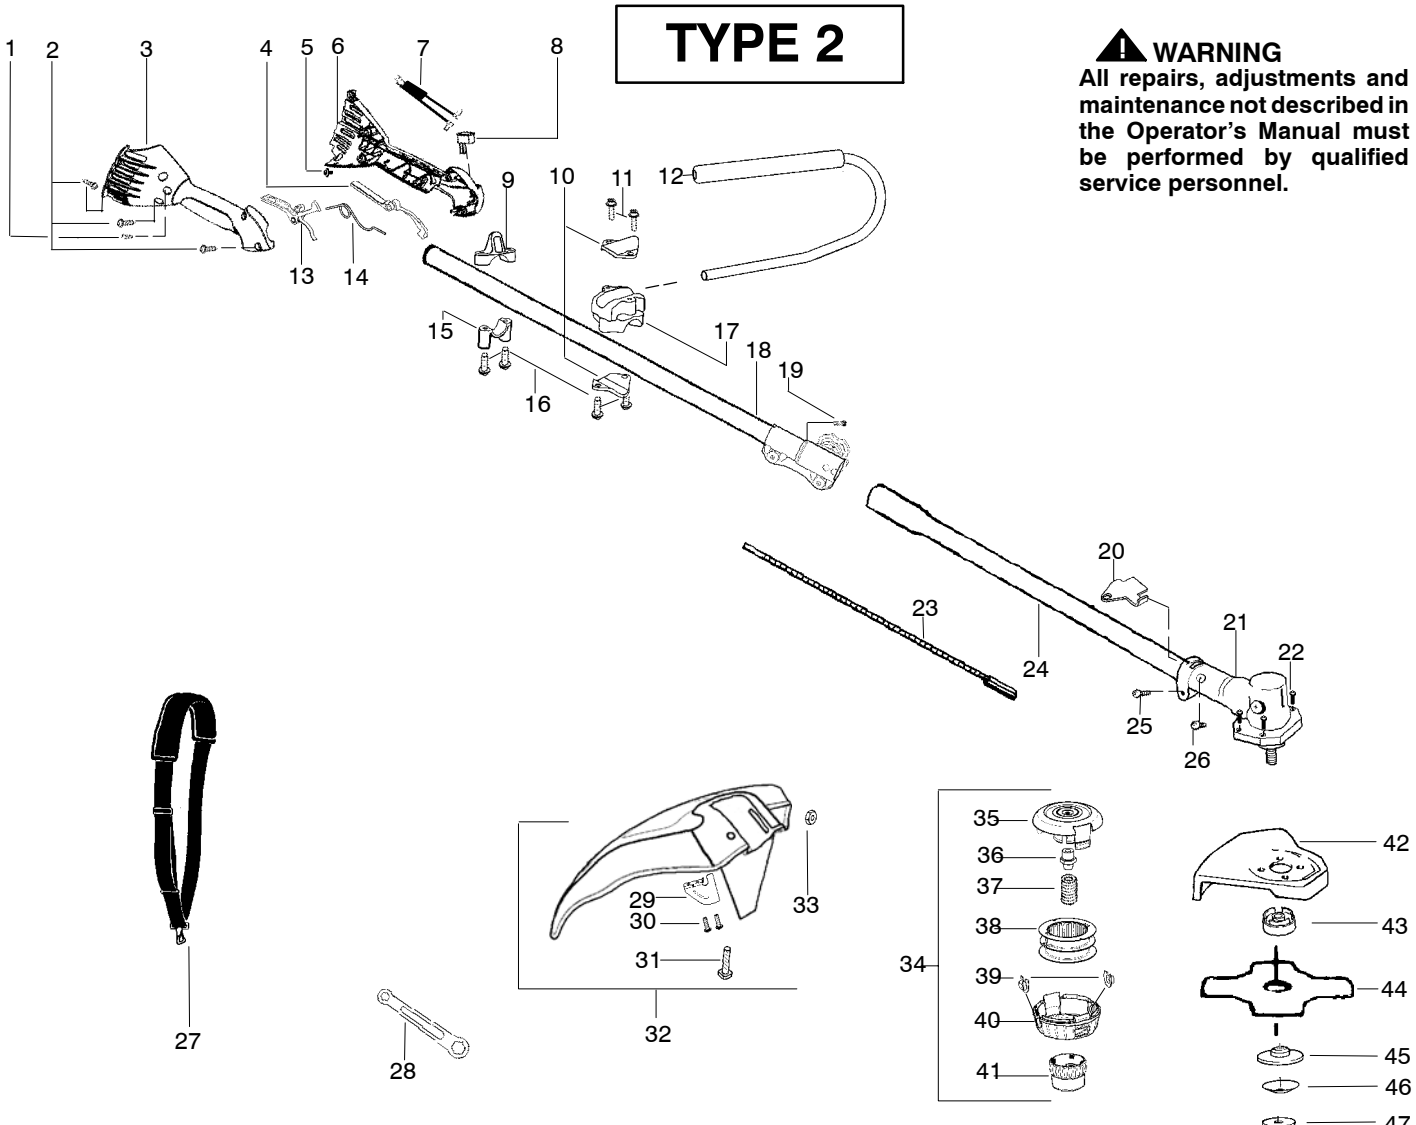

⚠ WARNING
All repairs, adjustments and maintenance not described in the Operator's Manual must be performed by qualified service personnel.

Ref.	Part No.	Description	Ref.	Part No.	Description	Ref.	Part No.	Description
1	530015805	Screw-alignment	21.	530096100	Gearbox	41.	537419601	Knob
2	530015886	Screw	22.	530016312	Screw	42.	530071947	Kit-Metal Shield
3	545018902	Hsg.-Throttle-right	23.	530096218	Shaft-Flex (lower)	43.	530095815	Dust cup
4	545017601	Lockout-Throttle	24.	530071948	Kit-Lower Shaft	44.	530055892	Assy.-Weed Blade
5	530016326	Screw-Cable Ret.	25.	530016014	Screw	45.	530095816	Washer
6	545018702	Hsg.-Throttle-left	26.	530015775	Screw	46.	530016240	Washer-Belleville
7	530058843	Assy-Wire	27.	530092085	Shoulder Strap	47.	530015793	Nut-Flange
8	530069572	Kit-Switch	28.	530056401	Wrench	Not Shown		
9	530057986	Clamp-Harness(upper)	29.	530052286	Limiters-Line	---		Operator Manual
10	530058563	Clamp-Bracket	30.	530015814	Screw	545123402		(Euro 1)
11	530015886	Screw	31.	530015820	Bolt	545123401		(Scan)
12	530071954	Kit-Handlebar (incl. grip, cap, decal)	32.	545026701	Kit-Shield Assy. (incl. 28,29,30,31,33)	545123403		(Euro 2)
13.	545017701	Trigger-Throttle	33.	530015197	Nut	545117599		(Euro 3)
14	530016473	Spring-lockout	34.	537419202	Assy-Head (Incl. 35 36,37,38,39,40,41)	545117598		(Euro 4)
15	530057987	Clamp-Harness(lower)	35.	537419302	Housing	545117597		(Euro 5)
16.	530015940	Screw	36.	537419801	Adapter	545117596		(Turkish)
17.	545024501	Clamp-Handlebar	37.	537338801	Spring	545075701		Decal-Shaft Warning
18.	545024801	Kit-Upper Shaft (Incl. Flex, clamp & 19)	38.	530096328	Wound spool	530056335		Decal-Blade Direction
19.	530016344	Screw	39.	537419701	Eyelet	530031159		Wrench-Hex 5/32"
20	530057554	Bracket-Shield	40.	537419401	Cover	530150313		Decal-Warning (upper)
						502035505		Guard-Transport

✓ = NEW PART NUMBER FOR THIS IPL   * = REFER TO THE SERVICE REFERENCE INDICATED FOR MORE INFORMATION. (LOCATED AT END OF IPL)