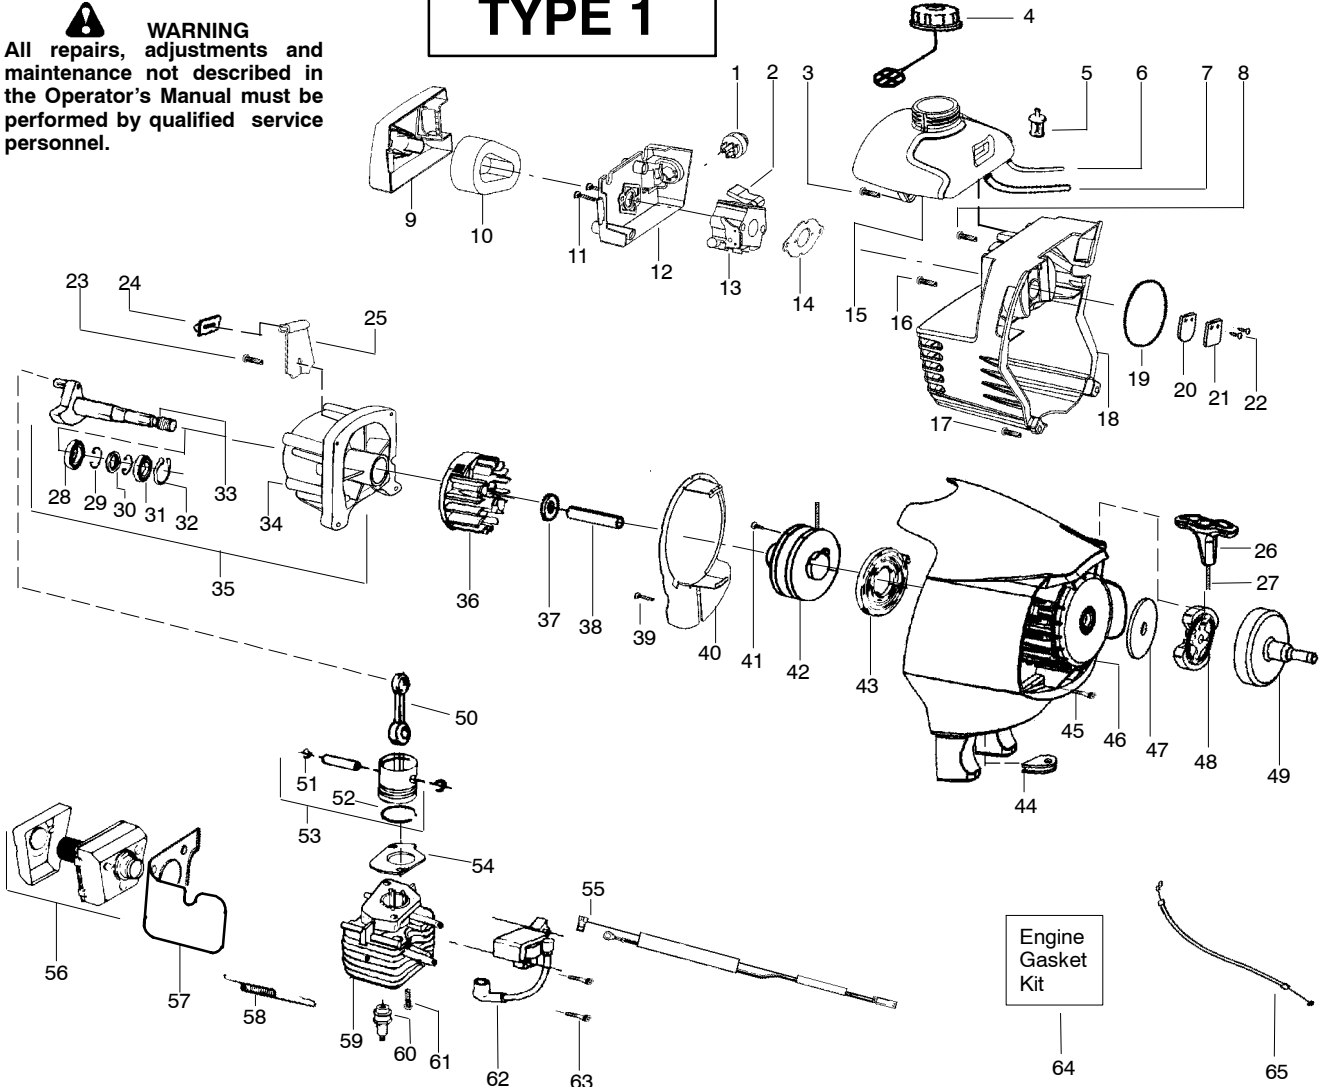

TYPE 1

WARNING
All repairs, adjustments and maintenance not described in the Operator's Manual must be performed by qualified service personnel.

Ref.	Part No.	Description	Ref.	Part No.	Description	Ref.	Part No.	Description
1.	530047721	Bulb-Purge	24.	530055492	Isolator-Tank	48.	530055122	Assy-Clutch
2.	530071717	Kit-Choke Lever	25.	530054941	Ret.-Tank	49.	530028799	Drum-Clutch
3.	530015843	Screw-tank	26.	530058742	Handle-Starter	50.	530010960	Assy-Conn. Rod
4.	530057736	Cap-Fuel w/ret.	27.	530071325	Kit-Rope	51.	530015162	Ret.-Piston pin
5.	530095646	Assy-Fuel pickup	28.	530032103	Bearing-Inner	52.	530012594	Ring-Piston
6.	530069247	Kit-Carb/Purge fuel line	29.	530015787	Retainer	53.	530071998	Kit-Piston (Incl. 51,52)
7.	530069216	Kit-Tank/Purge fuel line	30.	530019158	Seal	54.	530071401	Gasket-Cylinder(kit)
8.	530015775	Screw	31.	530032102	Bearing-Outer	55.	530058846	Assy-Leadwire
9.	530150088	Cover-Air box	32.	530015789	Ret.-Crankshaft	56.	530069310	Kit-Muffler
10.	530054946	Filter-Air	33.	530028807	Assy-Crankshaft	57.	530058957	Shield
11.	530015849	Screw-Carb.	34.	530012514	Assy-Crankcase (Incl. 28-31)	58.	530036409	Spring-Muffler
12.	530150080	Box-Air	35.	530071685	Assy-C'case/C'shaft (Incl. 32,33,34)	59.	530012488	Cylinder
13.	530071637	Assy-Carb(WT628)	36.	530055524	Assy-Flywheel	60.	952030249	Plug-Spark(RCJ-6Y)
(Note: Repair kits are not available for this carburetor)			37.	530016030	Washer	61.	530001624	Bolt-Cyl. 1/4-20"
14.	530071401	Gasket-Carb.(kit)	38.	530055620	Spacer	62.	530039218	Module-Ignition
15.	530150092	Assy-Fuel Tank	39.	530015775	Screw-Baffle	63.	530016357	Screw-Module
16.	530015771	Screw-Crankcase	40.	530054939	Plate-Baffle	64.	530071401	Kit-Gasket (Incl. 14,19, 54)
17.	530015952	Screw-Shroud	41.	530016391	Screw-Rope	65.	545026801	Assy-Throttle cable
18.	530150089	Shroud w/heat shield	42.	530071399	Kit-Pulley(incl.41)			
19.	530071401	O-ring-Shroud (kit)	43.	530042086	Spring-Starter			
20.	530027593	Valve-Reed	44.	530019182	Grommet			
21.	530054596	Stop-Reed	45.	530015810	Screw-F/hsg.			
22.	530016064	Screw-Reed stop	46.	545020003	Assy.-Fan Housing			
23.	530015875	Screw-Retainer	47.	530094189	Washer-Clutch			

✓ = NEW PART NUMBER FOR THIS IPL   * = REFER TO THE SERVICE REFERENCE INDICATED FOR MORE INFORMATION. (LOCATED AT END OF IPL)