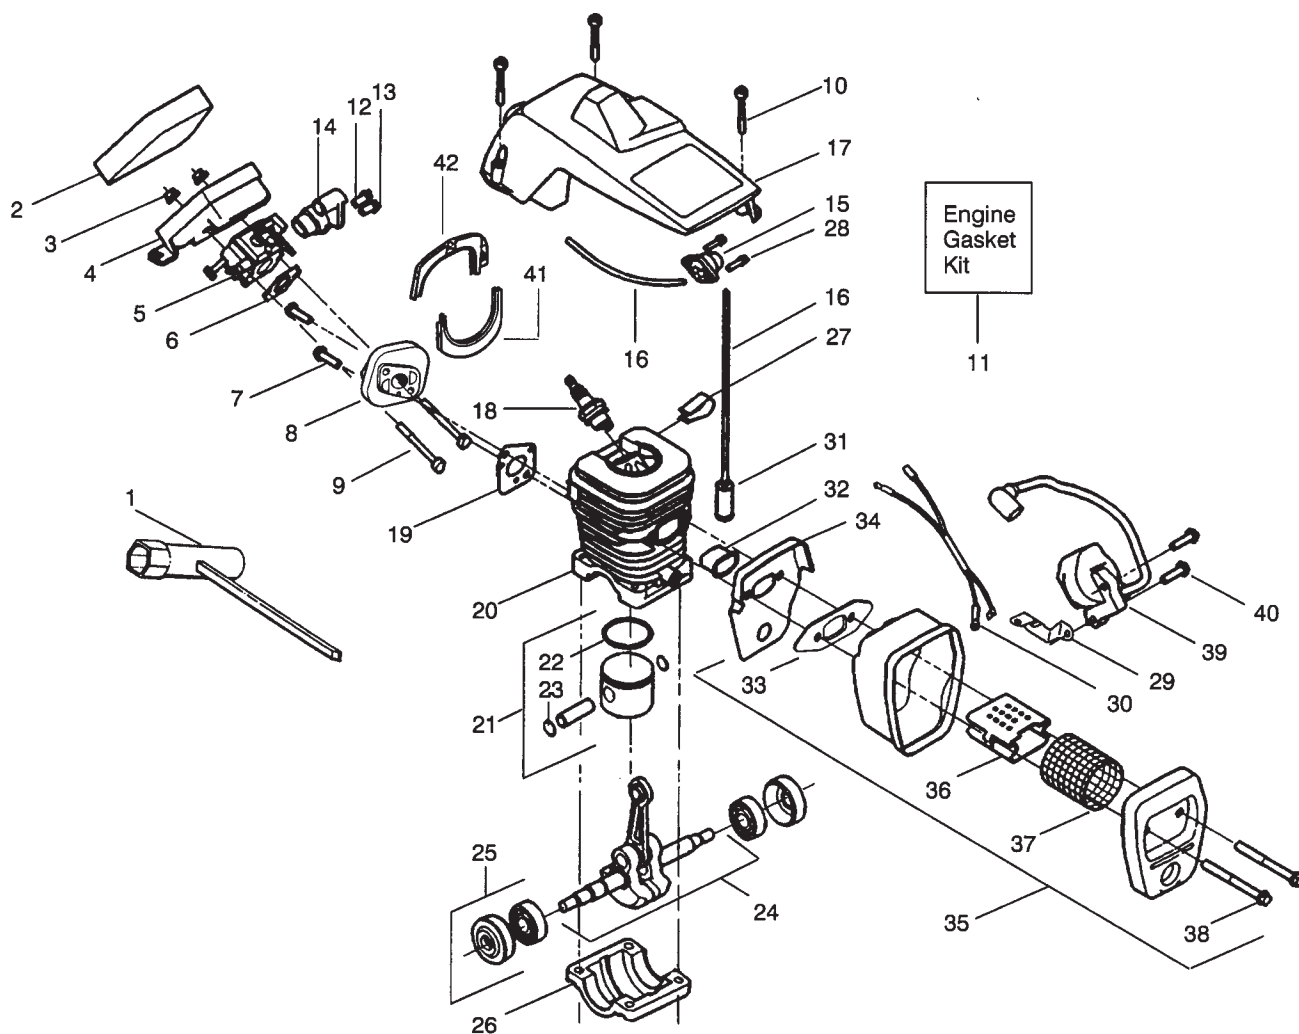

Ref.	Part No.	Description	Ref.	Part No.	Description	Ref.	Part No.	Description
1.	530031135	Bar Wrench	20.	530069606	Cylinder Kit	38.	530016132	Screw
2.	530037793	Foam—Air Filter	21.	530069604	Piston Kit	39.	530052277	Ignition Module
3.	530016101	Nut	22.	530029805	(Incl. 22 & 23)	40.	530015814	Screw
4.	530047604	Air Filter Housing	23.	530015697	Piston Ring	41.	530049714	Seal—Carb Adapter
5.	530069722	Carburetor Kit	24.	530047062	Retainer—Piston Pin	42.	530049715	(Lower)
6.	530019239	(Incl. 12 & 13)	25.	530047827	Crankshaft Ass'y.			Seal—Carb Adapter
7.	530015810	Carb. Gasket	26.	530037935	Seal & Bearing Ass'y.	Not Shown		(Upper)
8.	530049700	Screw	27.	530016136	Cap—Crankcase	—		Operator's Manual
9.	530016187	Carb. Adapter	28.	530016090	Clip—High Tension Lead	530087422		UK/F/D/ESP
10.	530016102	Screw	29.	530047442	Screw	530087424		DK/FIN/N/S
11.	530069608	Engine Gasket Kit	30.	530049117	Ground Strap	530087425		GRE/PT/NL/I
12.	530038318	Limiters Cap—High	31.	530014362	Wire Harness Ass'y.	530031112		Clutch Ass'y. Tool
13.	530038317	Limiters Cap—Low	32.	530037652	Fuel Filter	530031097		Air Gap Gauge
14.	530049244	Grommet—Carb Adjust.	33.	530019221	Heat Insulator	530031160		Insert Tool—
15.	530047213	Carb. Adapter	34.	530049870	Muffler Gasket	501834402		Limiters Cap
16.	530069216	Air Purge Ass'y.	35.	530047207	Muffler Back Plate	530053668		Scabbard
17.	530053183	Primer Line Kit	36.	530037813	Muffler Ass'y.	530053667		Decal—Bar Clamp
18.	503235108	(Small Dia)	37.	530036103	(Incl. 33—34 & 36—38)			Decal—Fan Housing
19.	530019249	Cylinder Shield			Muffler Diffuser			
		Spark Plug			Spark Arrestor Screen			
		Gasket—Carb. Adapter