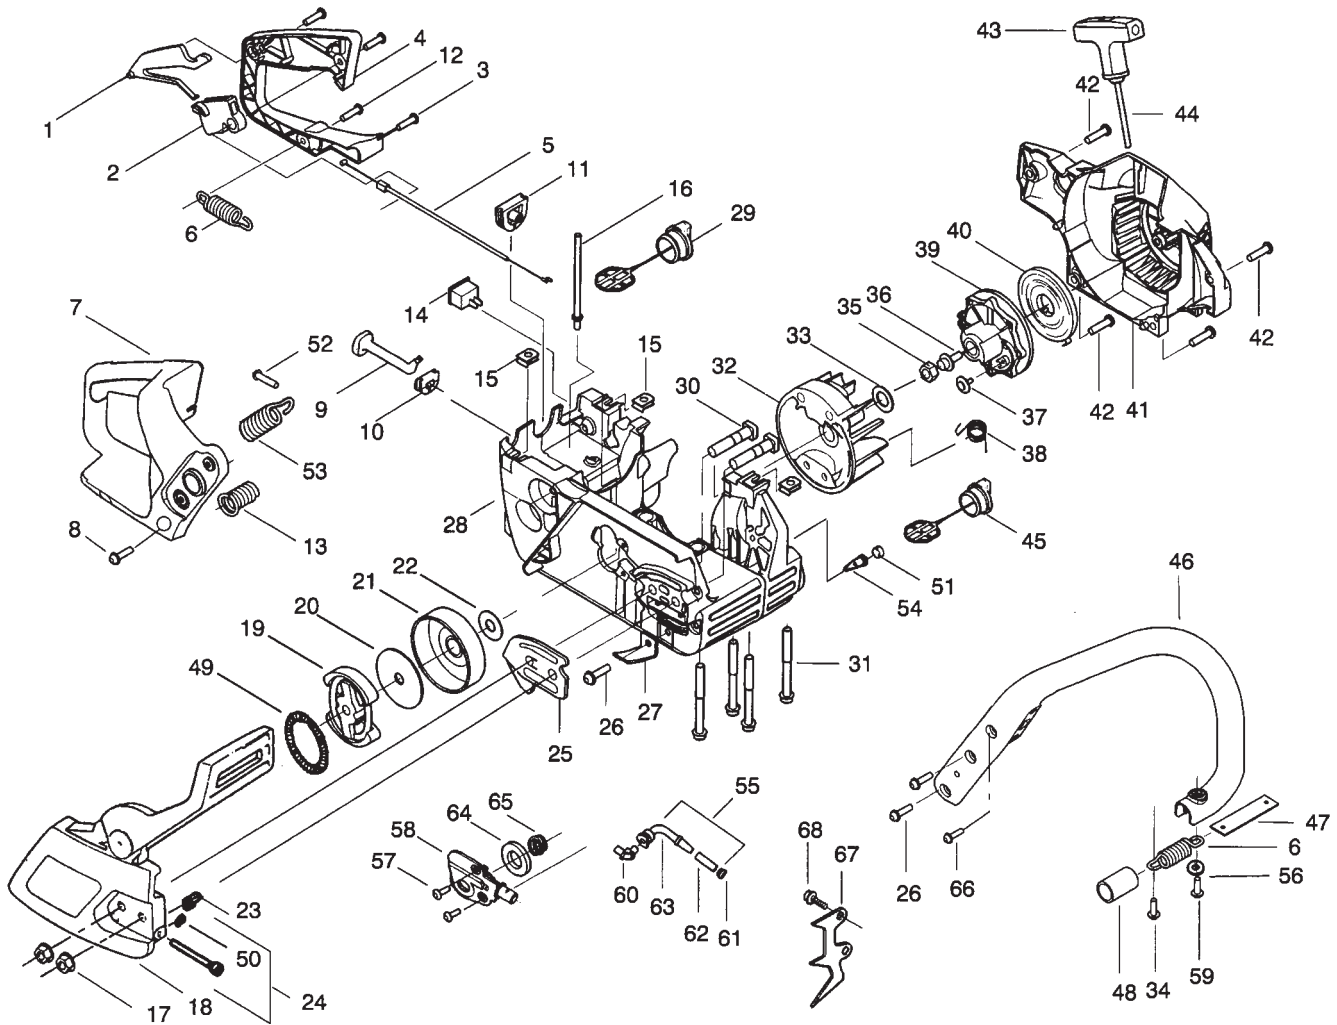

Ref.	Part No.	Description	Ref.	Part No.	Description	Ref.	Part No.	Description
1.	530036098	Throttle Lockout	22.	530015907	Washer—Thrust	46.	530047583	Front Handle
2.	530036097	Throttle Trigger	23.	530015826	Pin—Bar Adjusting	47.	530047608	Limiter Strap
3.	530015906	Screw	24.	530069611	Bar Adjusting Kit (Incl. 50)	48.	530036142	Sleeve—AV Spring
4.	530047581	Cover—Rear Handle	25.	530038238	Plate—Bar Mounting	49.	530094188	Spring—Clutch
5.	530047602	Throttle Cable	26.	530015814	Screw	50.	530038593	Retainer—Bar Adjust.
6.	530042082	Spring—Isolator	27.	530029850	Chain Catcher	51.	530038264	Plug—Oil Vent
7.	530047582	Rear Handle	28.	530053741	Chassis Ass'y.	52.	530015875	Screw
8.	530015871	Screw	29.	530047192	Fuel Cap Ass'y.	53.	530053275	Isolator Ass'y. (Upper)
9.	530047605	Choke Knob	30.	530016133	Bolt—Bar	54.	530026119	Check Valve
10.	530049005	Grommet—Choke Knob	31.	530016132	Screw	55.	530047663	Oil Pick-up Ass'y (Incl. 61–63)
11.	530047631	Grommet—Throttle Cable	32.	530039209	Flywheel Ass'y.	56.	530015123	Washer
12.	530015886	Screw	33.	530015127	Washer—Flywheel	57.	530016064	Screw
13.	530053274	Isolator Ass'y. (Lower)	34.	530015843	Screw	58.	530071259	Oil Pump Kit (Incl. 60, 65 & Seal)
14.	530069572	Ignition Switch	35.	530016134	Nut—Flywheel	59.	530016018	Screw
15.	530015922	Nut—"U" Type	36.	530015920	Screw	60.	530049477	Elbow—Oil Pickup
16.	530069247	Fuel Line Kit (Large Dia.)	37.	530016080	Screw	61.	530030189	Plug—Oil Filter
17.	530015917	Nut—Bar Mounting	38.	530023817	Spring—Starter Dog	62.	530037821	Oil Filter
18.	530053746	Chain Brake Ass'y.	39.	530037817	Starter Pulley	63.	530038373	Pick-up Oiler
19.	530014949	Clutch Ass'y. (Incl. 49)	40.	530027531	Recoil Spring	64.	530019231	Dust Seal
20.	530015611	Clutch Washer	41.	530053744	Fan Housing	65.	530037820	Gear—Worm Spring
21.	530047061	Clutch Drum Ass'y. w/Bearing	42.	530015892	Screw	66.	530016009	Screw
			43.	530037485	Starter Handle	67.	530014469	Spike Ass'y
			44.	530069232	Rope Kit	68.	530015906	Screw
			45.	530010846	Oil Cap Ass'y.