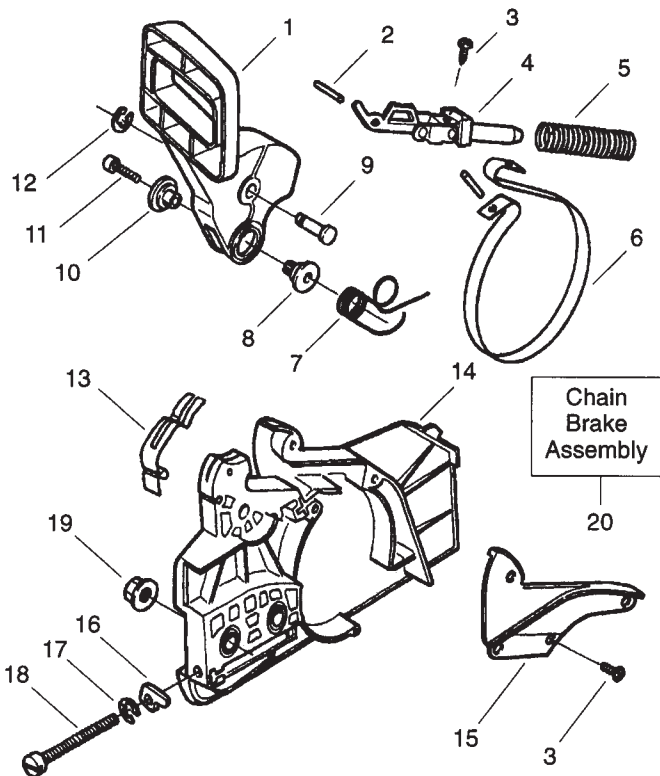

Ref.	Part No.	Description
1.	530053033	Actuating Lever
2.	530015913	Spring Pin
3.	530015911	Screw
4.	530014356	Front & Rear Link Ass'y.
5.	530016237	Spring Compression
6.	530052232	Brake Band
7.	530015910	Handguard Spring
8.	530049075	Journal – Left
9.	530029879	Pivot Pin
10.	530029881	Journal – Right
11.	530015914	Screw
12.	530038593	Retainer
13.	530029878	Position Spring
14.	530053745	Clutch Cover
15.	530038679	Chain Brake Cover
16.	530015826	Bar Adjusting Pin
17.	530038593	Retainer
18.	530016110	Screw – Bar Adjusting
19.	530015917	Nut
20.	530053746	Chain Brake Assembly