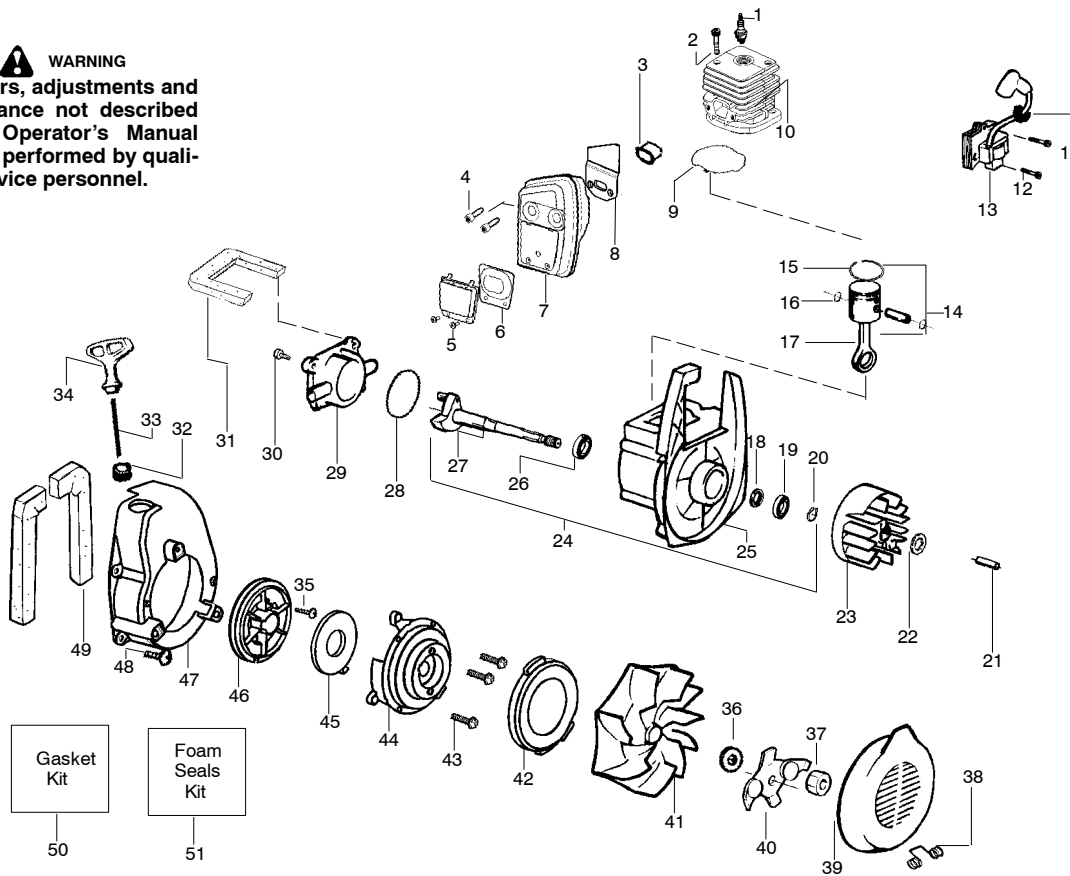

⚠ WARNING

All repairs, adjustments and maintenance not described in the Operator's Manual must be performed by qualified service personnel.

Ref.	Part No.	Description	Ref.	Part No.	Description
1.	530071459	Air Dam (kit)	21.	530402044	Spring-Cover Latch
2.	530071458	Gasket-Adapter (kit)	22.	530049617	Guide-Starter Rope
3.	530035561	Carburetor Adaptor	23.	530057313	Housing-Left
4.	530016309	Screw	24.	530036792	Isolator-Crankcase
5.	530071458	Gasket-Carburetor (kit)	25.	530049491	Assy-Fuel Tank
6.	---	Kit-Carb Ass'y.	26.	530049527	Gasket-Fuel Tank
	530071632	(C1Q-W11C)	27.	530049386	Fuel Cap w/Retainer
	530071775	(WT-606_	28.	530049656	Grommet-Shroud
7.	530056629	Air Box	29.	530069247	Kit-Line Carb/Purge
8.	530015849	Screw-Carb.	30.	530069216	Kit-Line Tank/Purge
9.	530049383	Filter-Air	31.	530095646	Assy-Fuel Pick-up
10.	530056581	Cover-Air Filter	32.	530071459	Grommet-Fuel line (kit)
11.	530016349	Screw			Not Shown
12.	530056641	Guard-Muffler		---	Operator Manual
13.	530095469	Handle		530164524	Scan
14.	530071459	Foam 71.1mm (kit)		530164525	Euro
15.	530015886	Screw		530165179	Euro III
16.	530049323	Isolator	↗	530165180	Euro IV
17.	530071459	Foam 25.4mm (kit)	↗	530165181	Turkish
18.	530015197	Nut	↗	530057414	Warning Decal
19.	530016322	Knob-Blower			
20.	530057312	Housing-Right			

PARTS LIST NO. 530163937		McCULLOCH. PARTS LIST	MODEL(s) MAC BVM 250
DATE 6/09/04	Replaces 530163937 - 12/30/03		Note: Illustration may differ from actual model due to design changes

WARNING
All repairs, adjustments and maintenance not described in the Operator's Manual must be performed by qualified service personnel.

✓ = NEW PART NUMBER FOR THIS IPL

★ = REFER TO THE SERVICE REFERENCE INDICATED FOR MORE INFORMATION. (LOCATED AT END OF IPL)

Assy - Vacuum

Ref.	Part No.	Description
1.	530095564	Assy-Vac. Bag w/strap
2.	530095470	Tube-Elbow Vac
3.	530094476	Tube-Lower Vac
4.	530056901	Tube-Upper Vac
5.	530095593	Tube-Blower