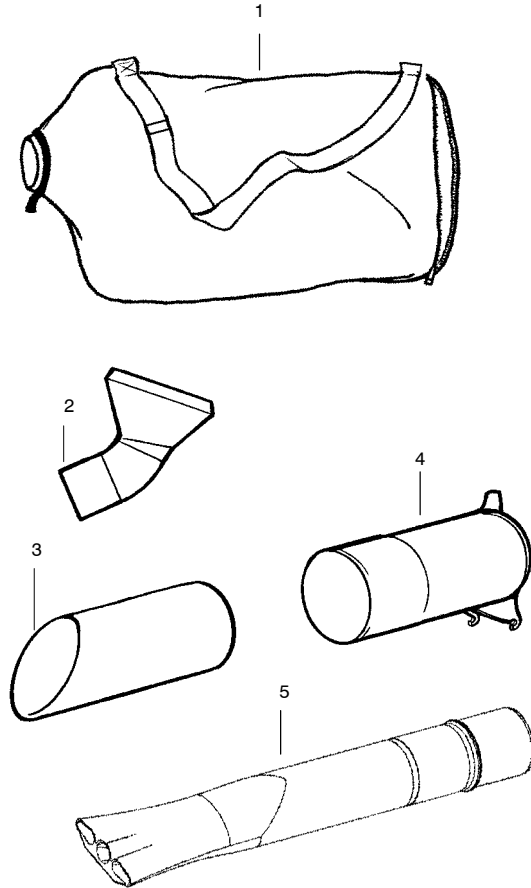

PARTS LIST NO. 530163937		McCULLOCH. PARTS LIST	MODEL(s) MAC BVM 250
DATE 6/09/04	Replaces 530163937 - 12/30/03		Note: Illustration may differ from actual model due to design changes

WARNING
All repairs, adjustments and maintenance not described in the Operator's Manual must be performed by qualified service personnel.

✓ = NEW PART NUMBER FOR THIS IPL

★ = REFER TO THE SERVICE REFERENCE INDICATED FOR MORE INFORMATION. (LOCATED AT END OF IPL)

Assy - Vacuum

Ref.	Part No.	Description
1.	530095564	Assy-Vac. Bag w/strap
2.	530095470	Tube-Elbow Vac
3.	530094476	Tube-Lower Vac
4.	530056901	Tube-Upper Vac
5.	530095593	Tube-Blower