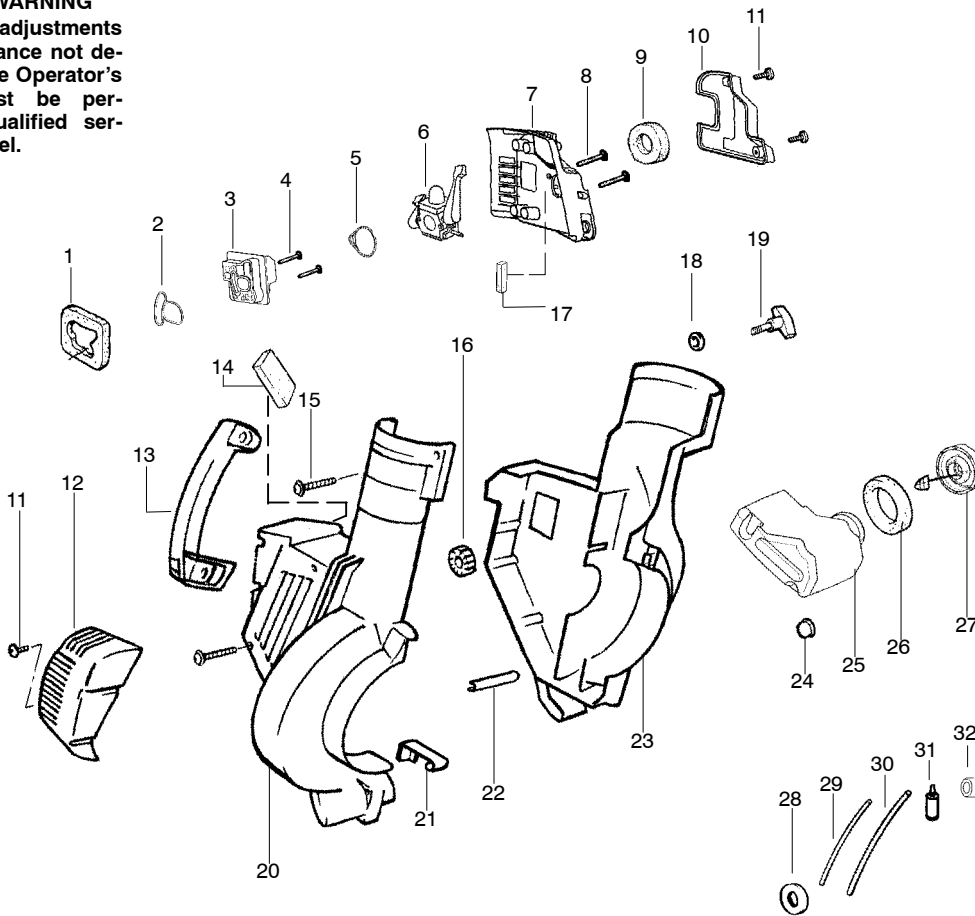

⚠ WARNING

All repairs, adjustments and maintenance not described in the Operator's Manual must be performed by qualified service personnel.

Ref.	Part No.	Description	Ref.	Part No.	Description
1.	530071459	Air Dam (kit)	21.	530402044	Spring-Cover Latch
2.	530071458	Gasket-Adapter (kit)	22.	530049617	Guide-Starter Rope
3.	530035561	Carburetor Adaptor	23.	530057313	Housing-Left
4.	530016309	Screw	24.	530036792	Isolator-Crankcase
5.	530071458	Gasket-Carburetor (kit)	25.	530049491	Assy-Fuel Tank
6.	---	Kit-Carb Ass'y.	26.	530049527	Gasket-Fuel Tank
	530071632	(C1Q-W11C)	27.	530049386	Fuel Cap w/Retainer
	530071775	(WT-606_	28.	530049656	Grommet-Shroud
7.	530056629	Air Box	29.	530069247	Kit-Line Carb/Purge
8.	530015849	Screw-Carb.	30.	530069216	Kit-Line Tank/Purge
9.	530049383	Filter-Air	31.	530095646	Assy-Fuel Pick-up
10.	530056581	Cover-Air Filter	32.	530071459	Grommet-Fuel line (kit)
11.	530016349	Screw			Not Shown
12.	530056641	Guard-Muffler		---	Operator Manual
13.	530095469	Handle		530164524	Scan
14.	530071459	Foam 71.1mm (kit)		530164525	Euro
15.	530015886	Screw		530165179	Euro III
16.	530049323	Isolator	↗	530165180	Euro IV
17.	530071459	Foam 25.4mm (kit)	↗	530165181	Turkish
18.	530015197	Nut	↗	530057414	Warning Decal
19.	530016322	Knob-Blower			
20.	530057312	Housing-Right			

PARTS LIST NO. 530163937		McCULLOCH. PARTS LIST	MODEL(s) MAC BVM 250
DATE 6/09/04	Replaces 530163937 - 12/30/03		Note: Illustration may differ from actual model due to design changes

WARNING
All repairs, adjustments and maintenance not described in the Operator's Manual must be performed by qualified service personnel.

✓ = NEW PART NUMBER FOR THIS IPL

★ = REFER TO THE SERVICE REFERENCE INDICATED FOR MORE INFORMATION. (LOCATED AT END OF IPL)

Assy - Vacuum

Ref.	Part No.	Description
1.	530095564	Assy-Vac. Bag w/strap
2.	530095470	Tube-Elbow Vac
3.	530094476	Tube-Lower Vac
4.	530056901	Tube-Upper Vac
5.	530095593	Tube-Blower