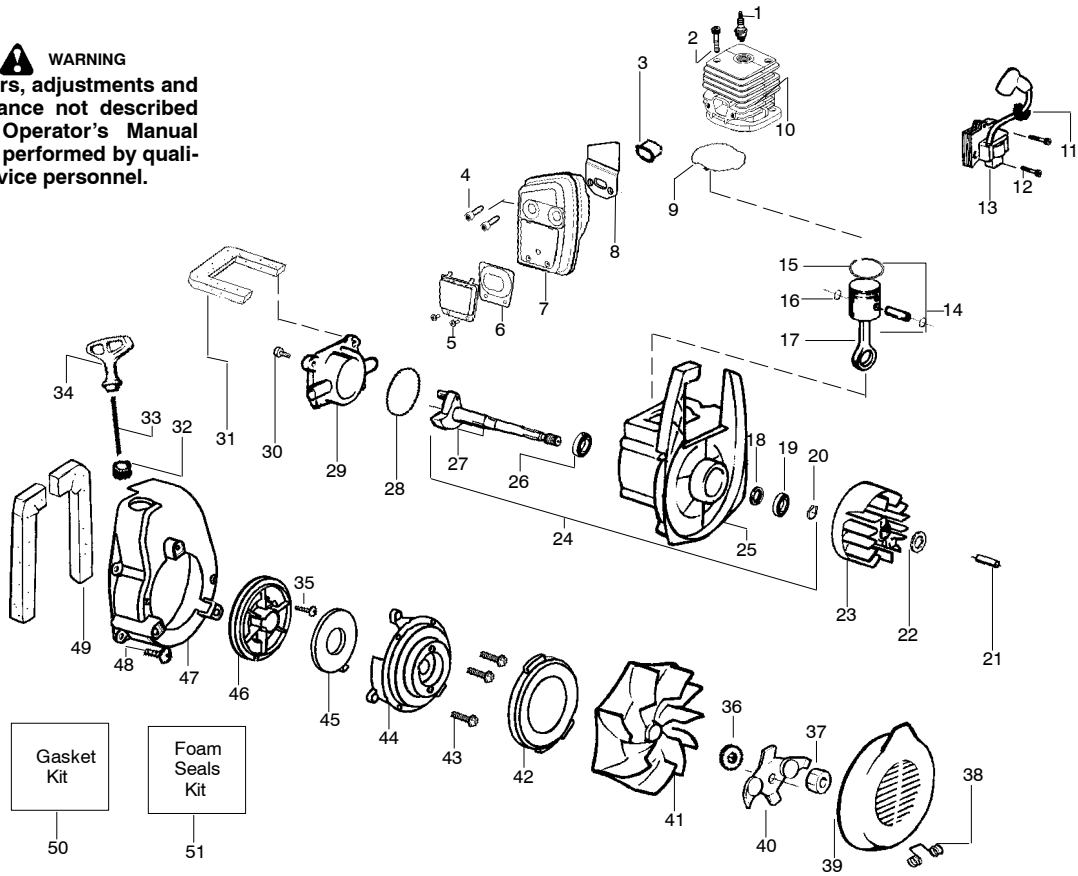

WARNING
All repairs, adjustments and maintenance not described in the Operator's Manual must be performed by qualified service personnel.

Ref.	Part No.	Description	Ref.	Part No.	Description	Ref.	Part No.	Description
1.	952030249	Spark Plug (RCJ-6Y)	21.	530016190	Spacer-Flywheel	40.	530095461	Assy-Mulch Blade
2.	530015953	Screw	22.	530015149	Washer	41.	530069817	Assy-Impeller
3.	*****	Insulator-Heat	23.	530039209	Assy-Flywheel	42.	530056625	Seal-Ring
4.	530016387	Screw-Muffer-Internal	24.	530071456	Assy-Crankcase/Crank shaft (incl. 20,25,27)	43.	530016349	Screw
5.	530015241	Screw	25.	530012492	Assy-Crankcase (Incl. 18,19,26)	44.	530055101	Housing-Pulley
6.	530071593	Kit-Spark Screen (incl. #5)	26.	530032125	Bearing-Inner	45.	530042086	Spring-Starter
7.	530071834	Kit-Muffer (incl. 4,5,6, & 8)	27.	530012452	Assy-Crankshaft	46.	530071466	Kit-Starter Pulley
8.	530071458	Gasket-Baffle (kit)	28.	530071458	O-ring-C/case (kit)	47.	530055102	Fan Housing
9.	530071458	Gasket-Cylinder (kit)	29.	530012443	Cover-Crankcase	48.	530015810	Screw
10.	530012432	Cylinder	30.	530015810	Screw	49.	530071459	Foam-182mm (kit)
11.	530019182	Grommet-Ign. Module	31.	530071459	Foam-219mm (kit)	50.	530071458	Kit-Gasket (page 1 incl. 2, & 5) (page 2 incl. 8,9, & 28)
12.	530016357	Screw-Ignition Module	32.	530029182	Eyelet-Flange	51.	530071459	Kit-Foam Seals (page 1 incl. 1,14,17,32) (page 2 incl. 31 & 49)
13.	530035505	Ignition Module	33.	530071467	Kit-Rope			
14.	530071357	Kit-Piston (Incl. 15 & 16)	34.	530049488	Handle-Starter			
15.	530055120	Piston Ring	35.	530016391	Screw-Rope			
16.	530015162	Retainer-Piston Pin	36.	530016402	Washer-Belleville			
17.	530069945	Assy-Connecting Rod	37.	530626605	Nut			
18.	530071615	Kit-Seal	38.	530402043	Spring-Return Cover			
19.	530055728	Bearing-Outer	39.	530049313	Inlet Door			
20.	530015941	Retainer Ring-C'chaft						

✓ = NEW PART NUMBER FOR THIS IPL   ★ = REFER TO THE SERVICE REFERENCE INDICATED FOR MORE INFORMATION. (LOCATED AT END OF IPL)