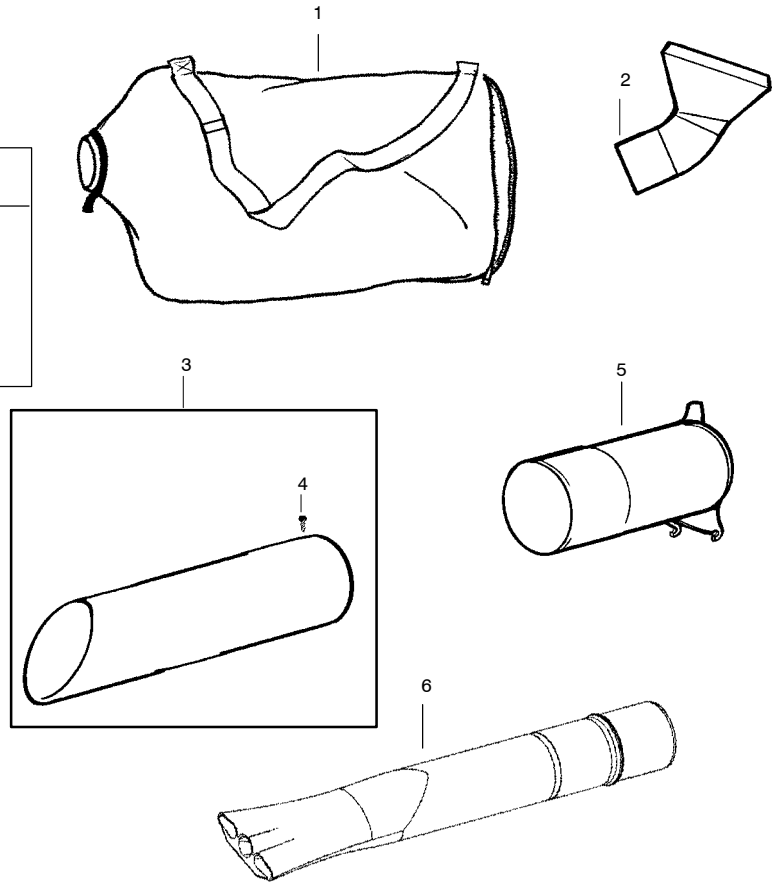

✓ = NEW PART NUMBER FOR THIS IPL ★ = REFER TO THE SERVICE REFERENCE INDICATED FOR MORE INFORMATION. (LOCATED AT END OF IPL)

Assy - Vacuum

Ref.	Part No.	Description
1.	530095564	Assy-Vac. Bag w/strap
2.	530095470	Tube-Elbow Vac
3. ✓	530071970	Kit-Lower Vac Tube (Incl. 4)
4.	530402528	Screw
5.	530056901	Tube-Upper Vac
6.	530095593	Tube-Blower