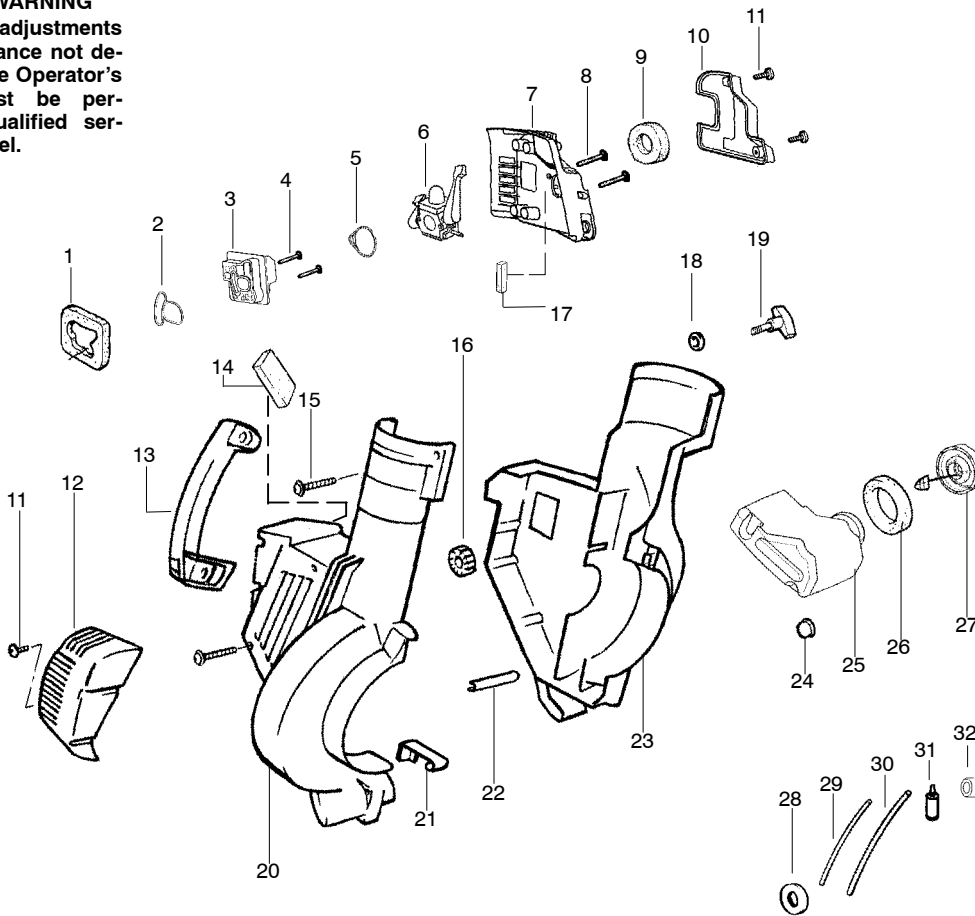

⚠ WARNING

All repairs, adjustments and maintenance not described in the Operator's Manual must be performed by qualified service personnel.

Ref.	Part No.	Description	Ref.	Part No.	Description
1.	530071459	Air Dam (kit)	21.	530402044	Spring-Cover Latch
2.	530071458	Gasket-Adapter (kit)	22.	530049617	Guide-Starter Rope
3.	530035561	Carburetor Adaptor	23.	530058851	Housing-Left
4.	530016309	Screw	24.	530036792	Isolator-Crankcase
5.	530071458	Gasket-Carburetor (kit)	25.	530049491	Assy-Fuel Tank
6.	---	Kit-Carb Ass'y.	26.	530049527	Gasket-Fuel Tank
	530071632	(C1Q-W11C)	27.	530049386	Fuel Cap w/Retainer
	530071775	(WT-606_	28.	530049656	Grommet-Shroud
7.	530056629	Air Box	29.	530069247	Kit-Line Carb/Purge
8.	530015849	Screw-Carb.	30.	530069216	Kit-Line Tank/Purge
9.	530049383	Filter-Air	31.	530095646	Assy-Fuel Pick-up
10.	530056581	Cover-Air Filter	32.	530071459	Grommet-Fuel line (kit)
11.	530016349	Screw			Not Shown
12.	530056641	Guard-Muffler			---
13.	530095469	Handle	↗	530165877	Operator Manual
14.	530071459	Foam 71.1mm (kit)	↗	530165876	Scan
15.	530015886	Screw	↗	530165878	Euro
16.	530049323	Isolator	↗	530165879	Euro III
17.	530071459	Foam 25.4mm (kit)	↗	530165880	Euro IV
18.	530015197	Nut	↗	530057414	Turkish
19.	530016322	Knob-Blower		530057414	Warning Decal
20.	530059193	Assy-Housing-RH (Incl. #21)		530402633	Decal-Screw Warning

✓ = NEW PART NUMBER FOR THIS IPL ★ = REFER TO THE SERVICE REFERENCE INDICATED FOR MORE INFORMATION. (LOCATED AT END OF IPL)

Assy - Vacuum

Ref.	Part No.	Description
1.	530095564	Assy-Vac. Bag w/strap
2.	530095470	Tube-Elbow Vac
3. ✓	530071970	Kit-Lower Vac Tube (Incl. 4)
4.	530402528	Screw
5.	530056901	Tube-Upper Vac
6.	530095593	Tube-Blower