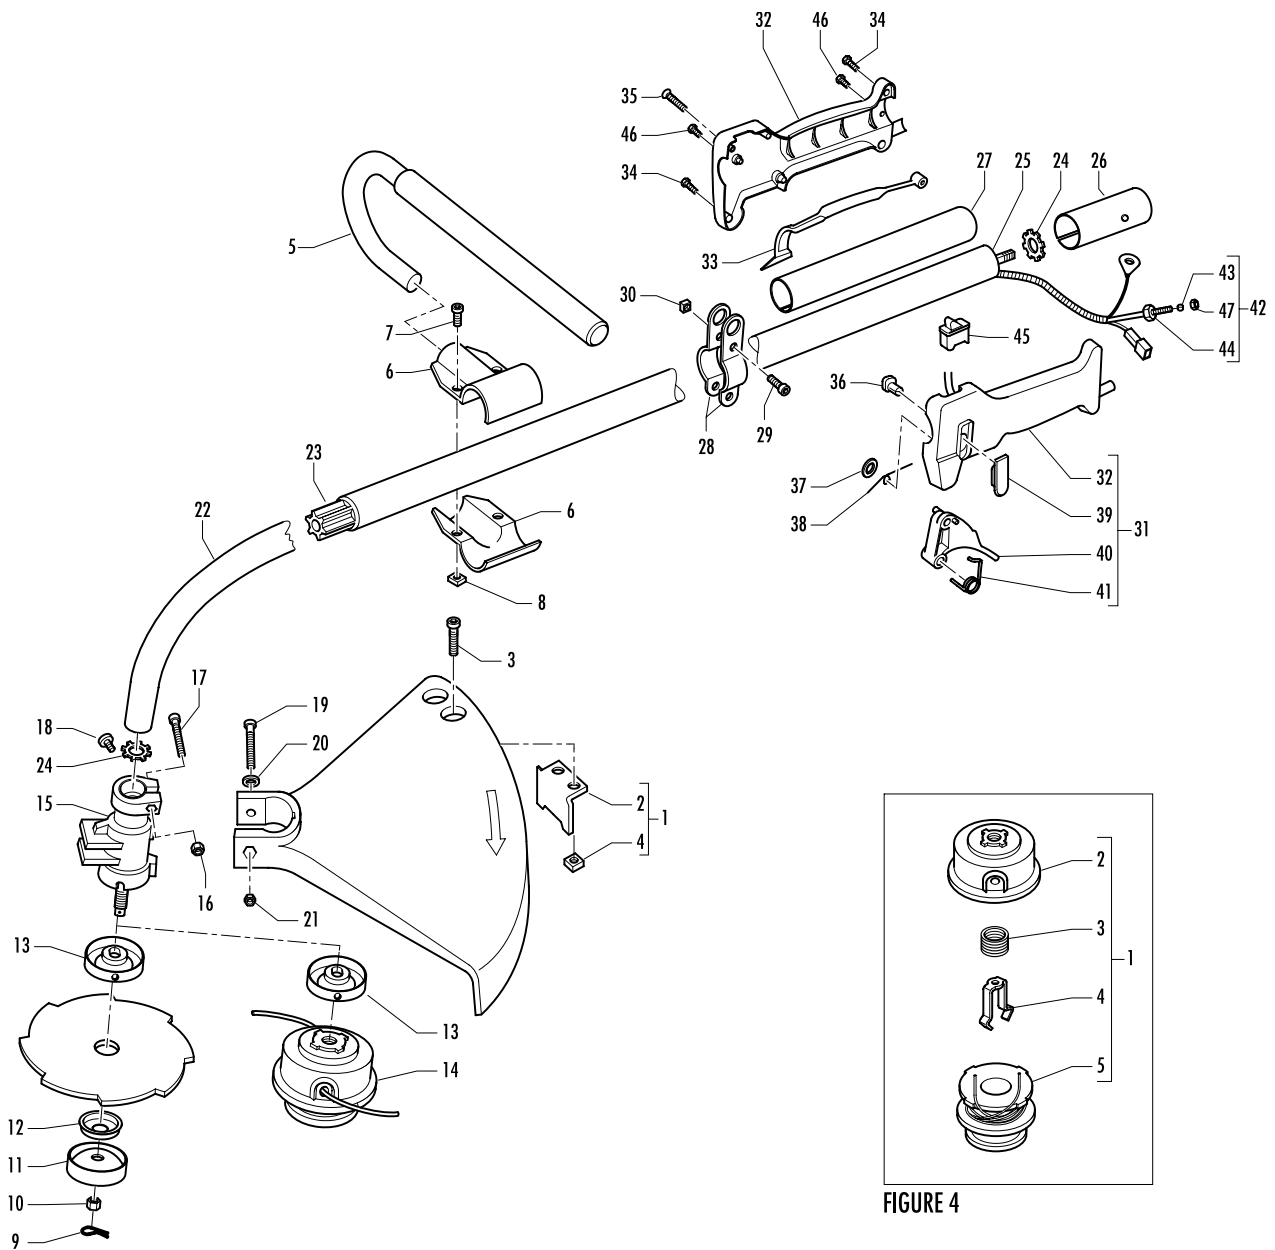

brand	MCCULLOCH

date	MAY/03	SHEET 3/4

Model	Prefix
CABRIO 246	01

Product number
953900242

FIGURE 2

FIGURE 4