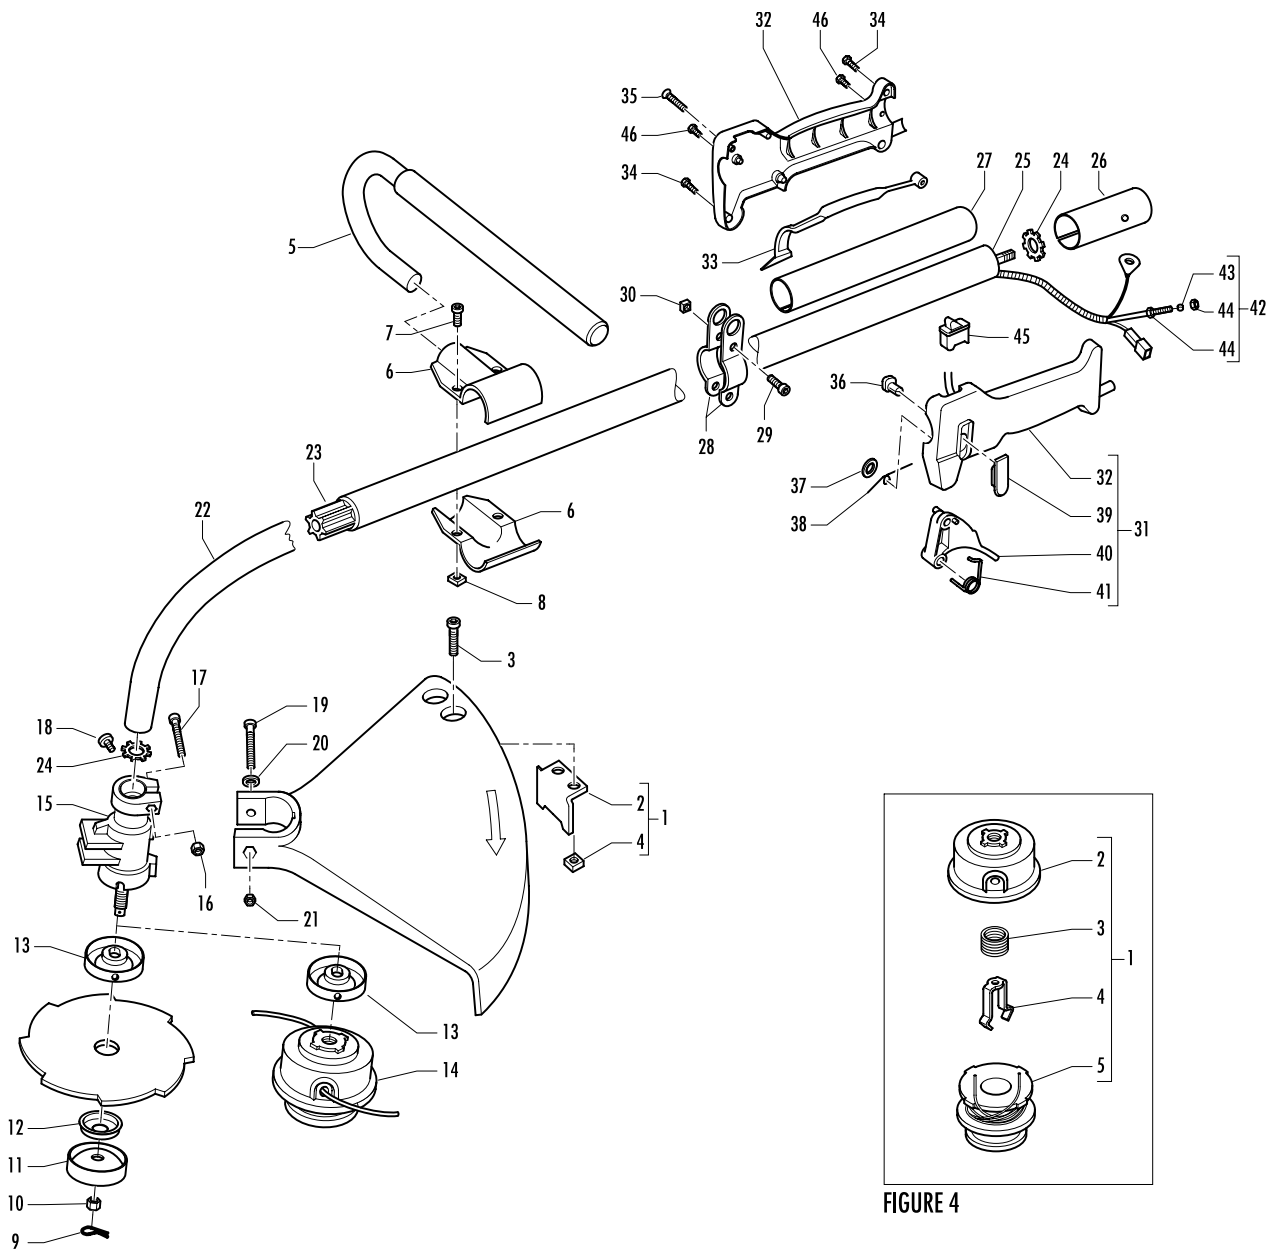

brand	MCCULLOCH

date	MAY/03	SHEET 3/4

Model	Prefix
CABRIO 249	01

Product number
953900419

FIGURE 3

FIGURE 4