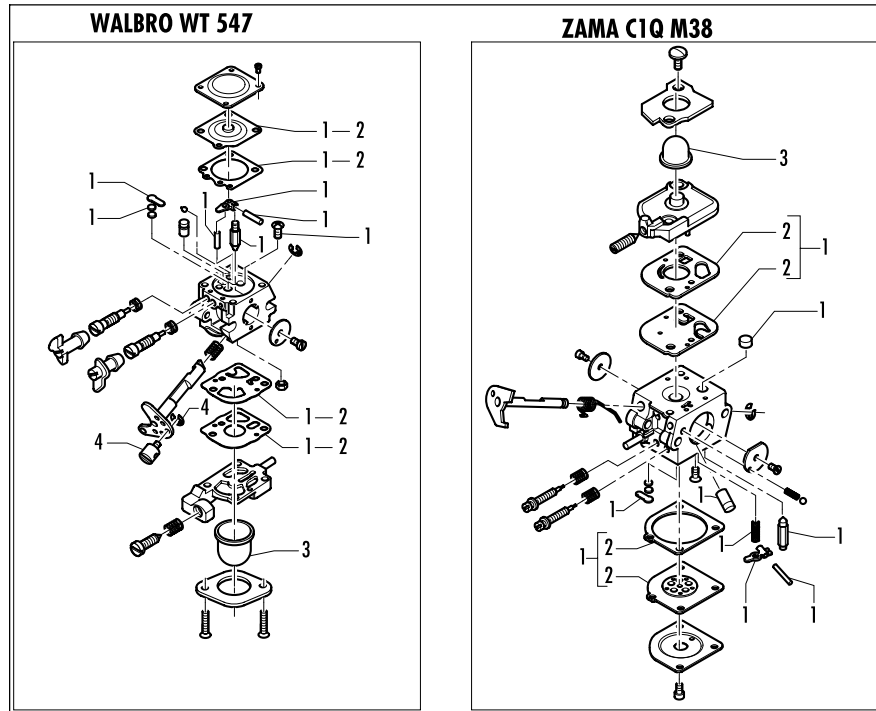

brand	MCCULLOCH

date	MAY/03	SHEET 1/4

Model	Prefix
CABRIO 249	01

Product number
953900419

FIGURE 2