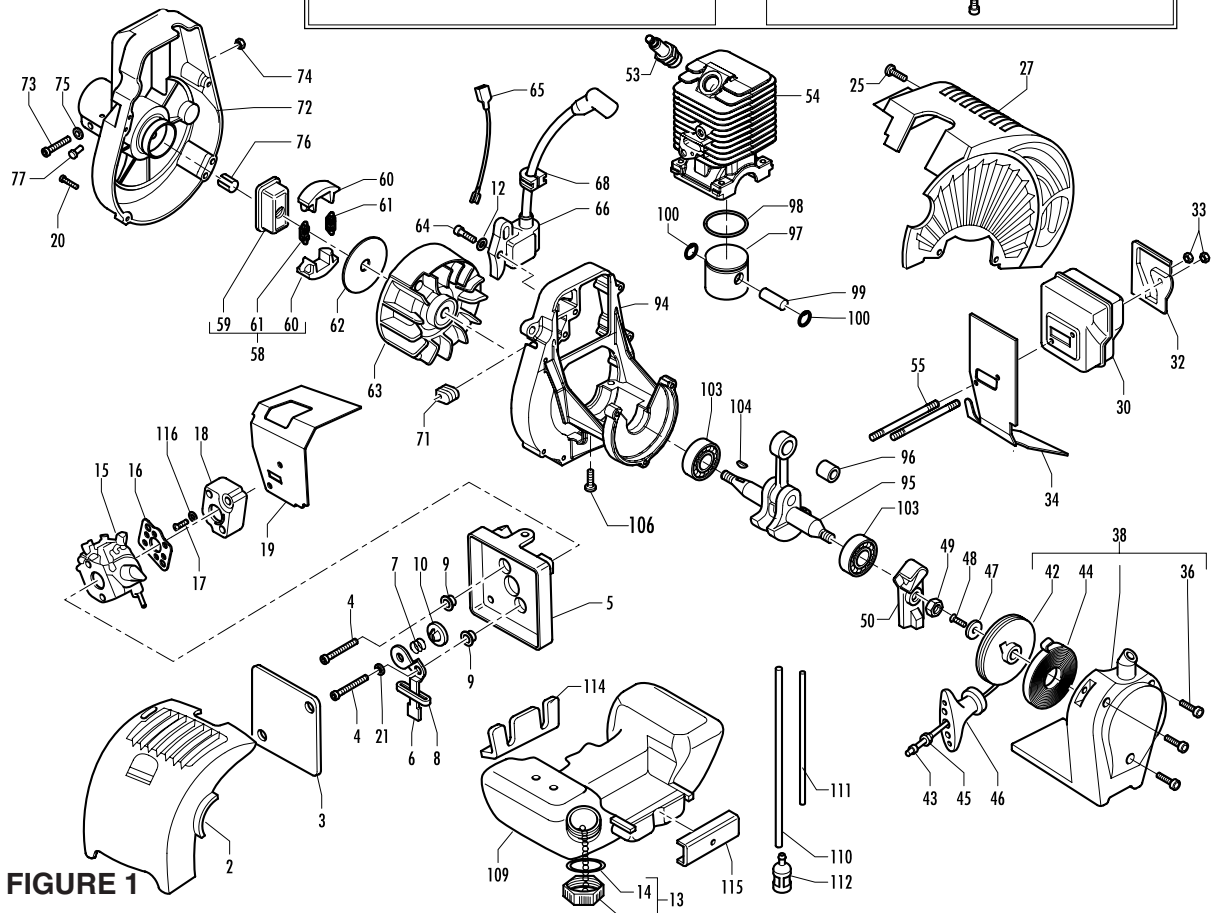

brand	MCCULLOCH

date	MAY/03	SHEET 1/4

Model	Prefix
CABRIO 249	01

Product number
953900419

FIGURE 1