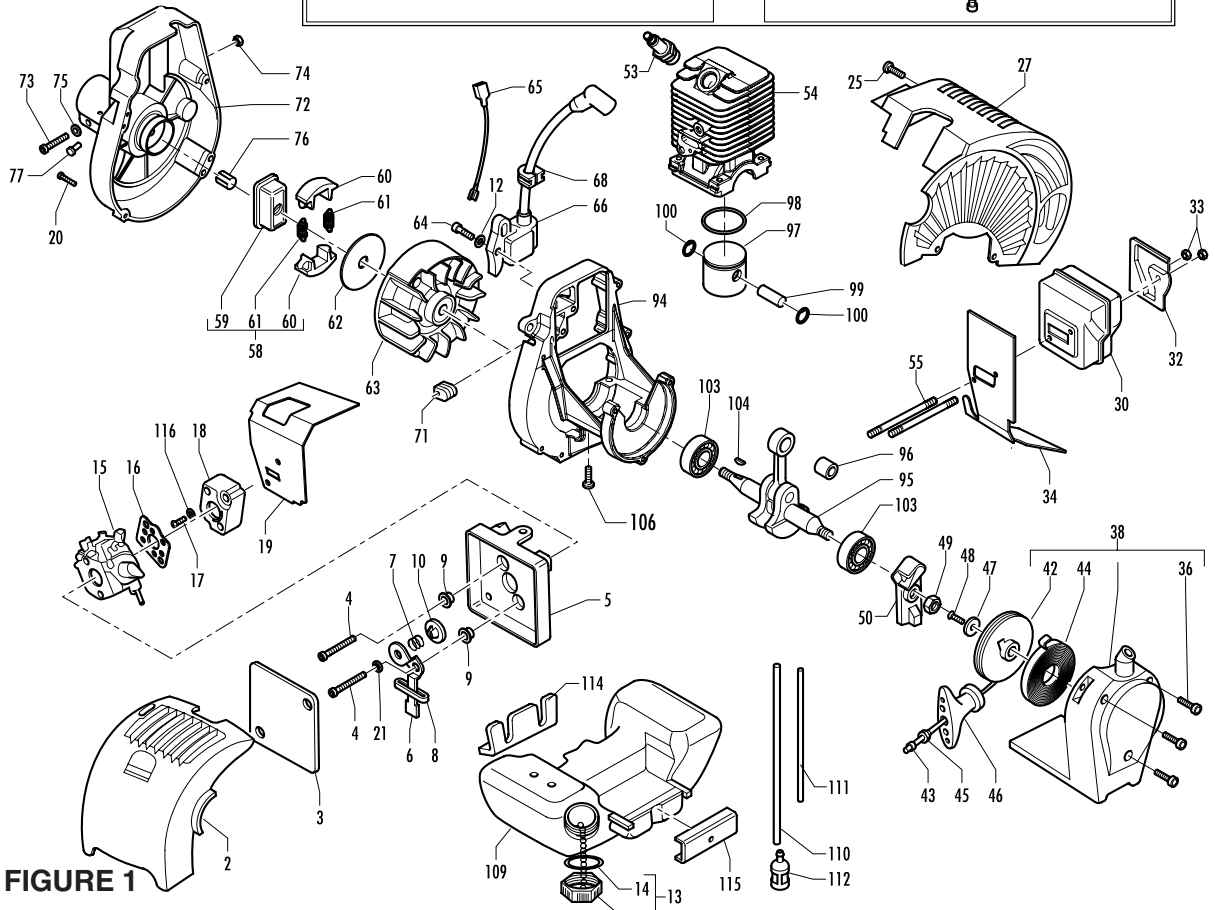

brand	MCCULLOCH

date	MAY/03	SHEET 1/4

Model	Prefix
CABRIO 249	01

Product number
953900419

FIGURE 1