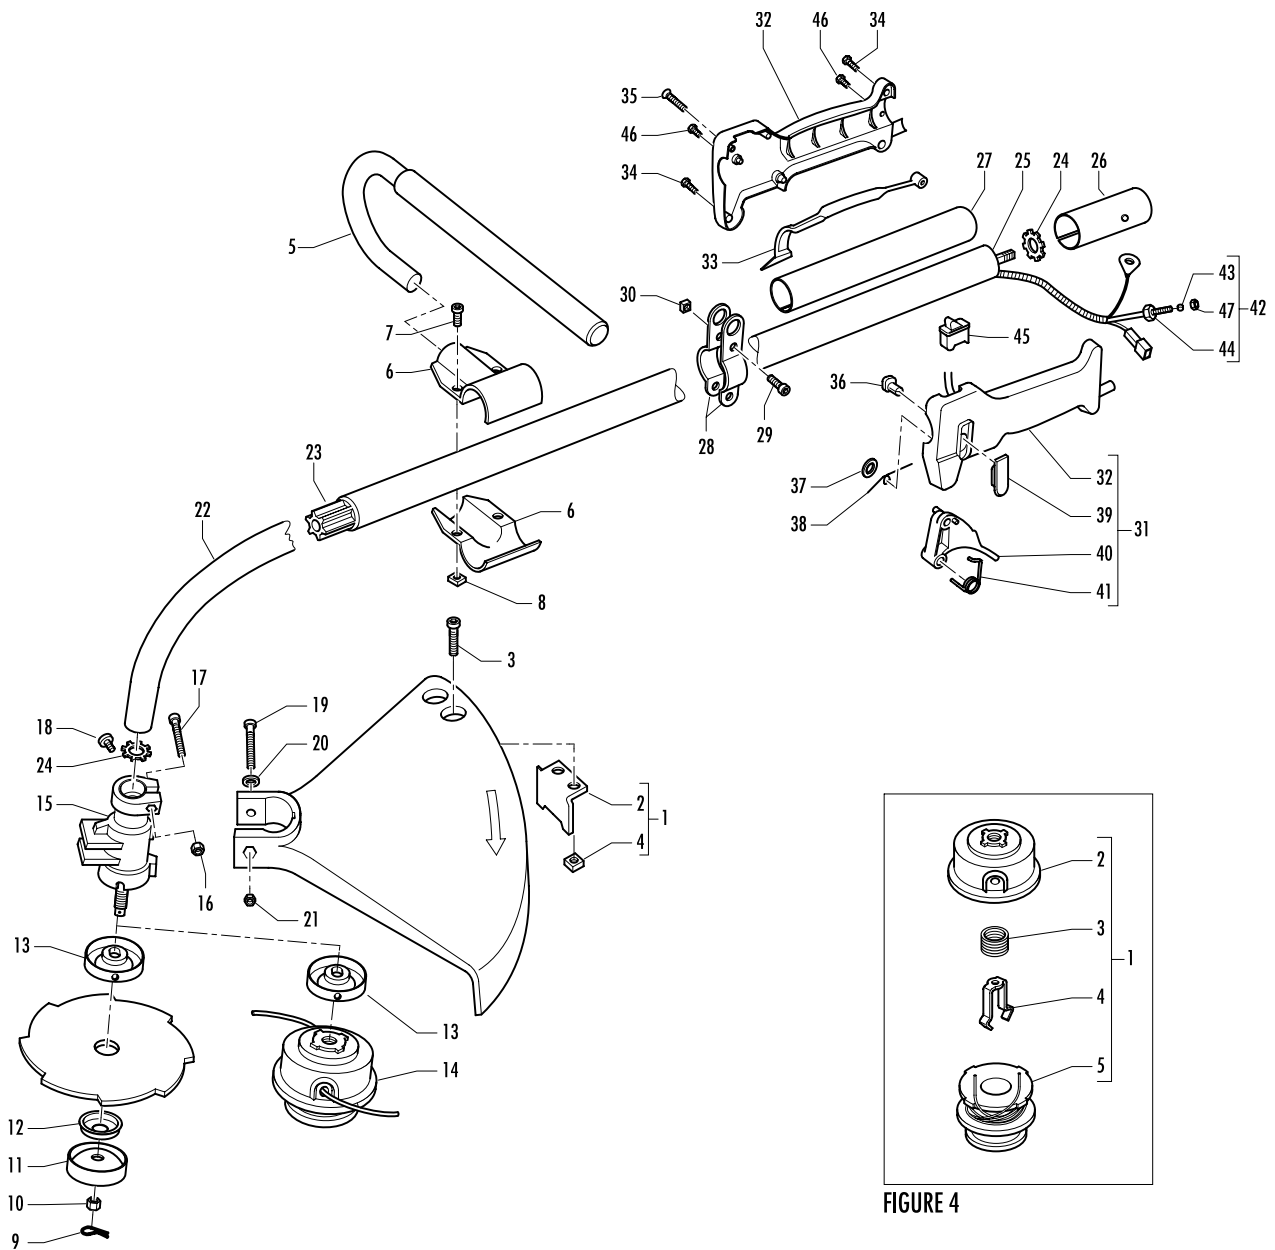

brand	MCCULLOCH

date	MAY/03	SHEET 3/4

Model	Prefix
CABRIO 249	01

Product number
953900419

FIGURE 2

FIGURE 4