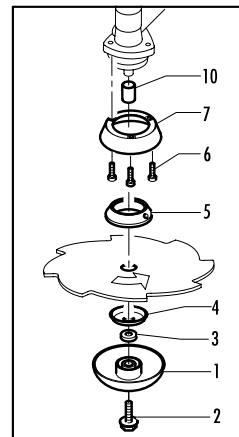

brand	MCCULLOCH

date	MAY/03	SHEET 3/4

Model	Prefix
CABRIO 251	01

Product number
953900243

FIGURE 2