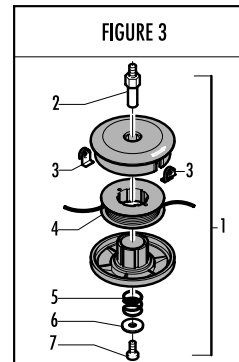

brand	MCCULLOCH

date	MAY/03	SHEET 3/4

Model	Prefix
CABRIO 251	01

Product number
953900243

FIGURE 2