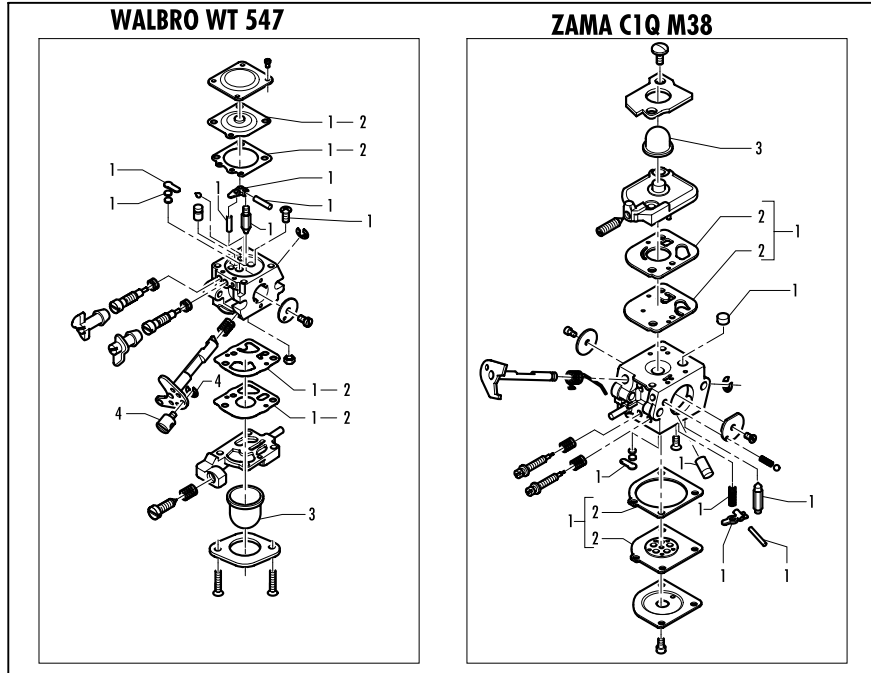

brand	MCCULLOCH

date	MAY/03	SHEET 1/4

Model	Prefix
CABRIO 251	01

Product number
953900243

FIGURE 4