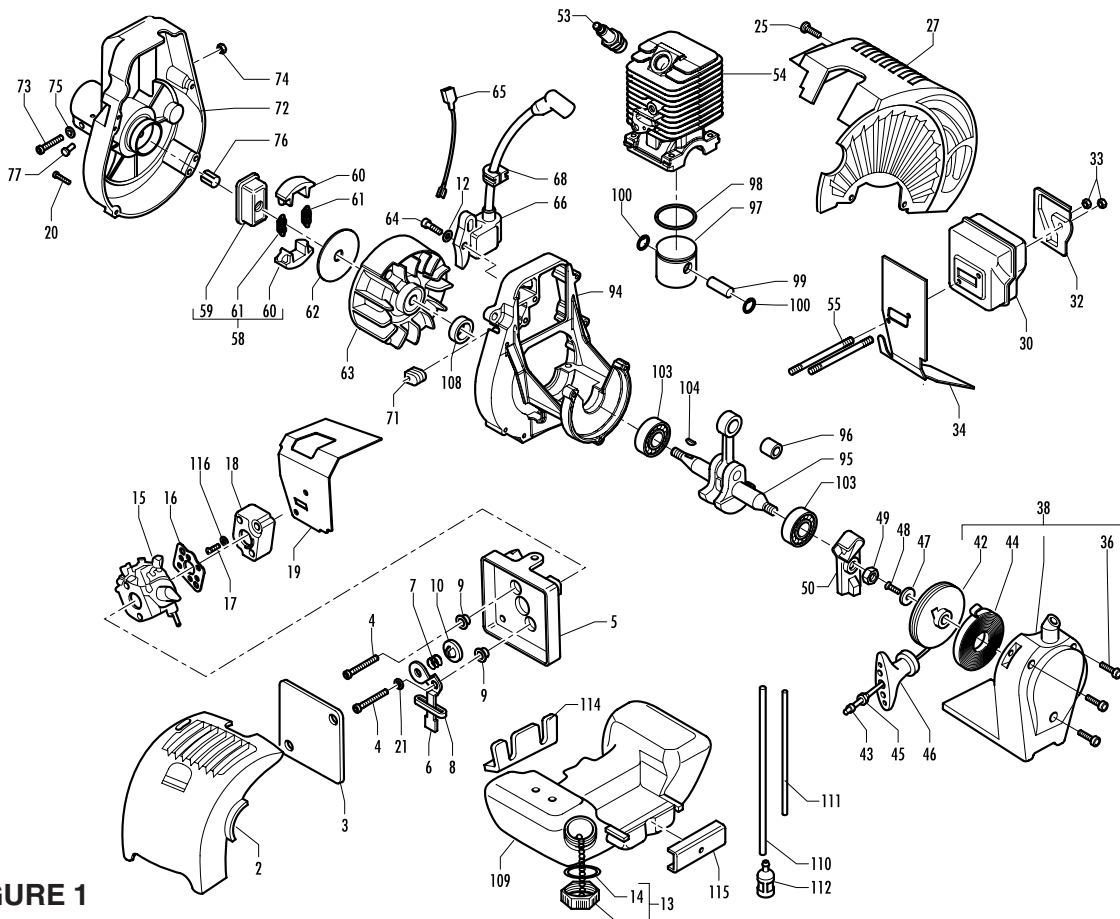

brand	MCCULLOCH

date	MAY/03	SHEET 1/4

Model	Prefix
CABRIO 251	01

Product number
953900243

FIGURE 1