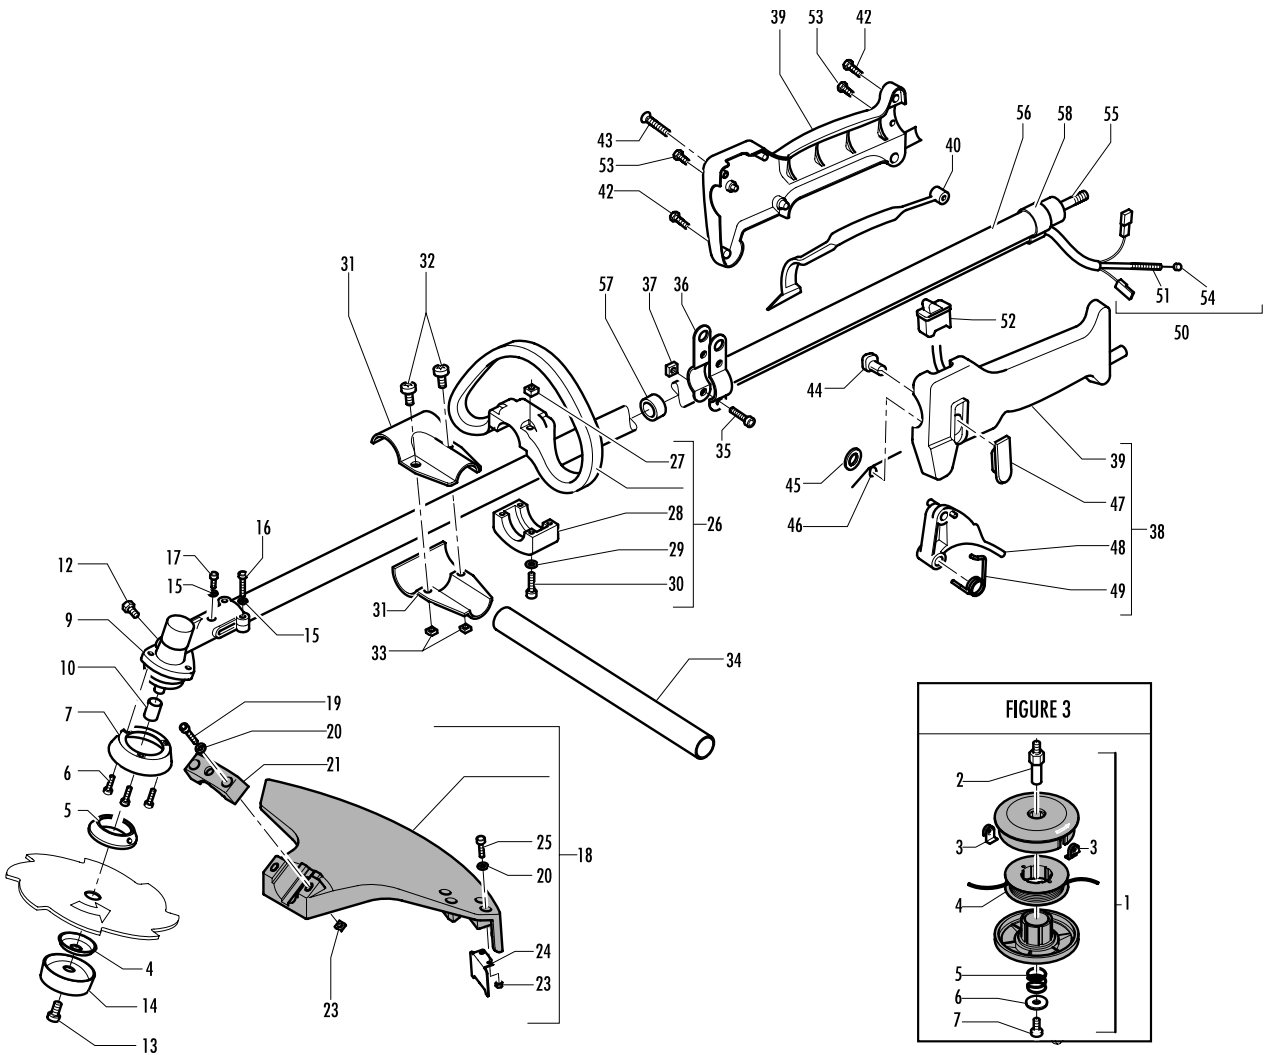

brand	MCCULLOCH

date	MAY/03	SHEET 3/4

Model	Prefix
CABRIO 251	01

Product number
953900243

FIGURE 2