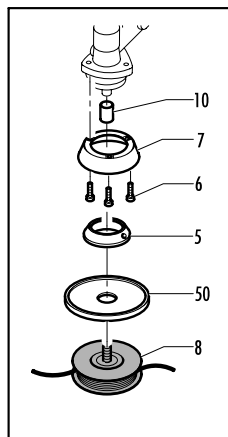

brand	MCCULLOCH

date	MAY/03	SHEET 3/4

Model	Prefix
CABRIO 251	01

Product number
953900243

FIGURE 2