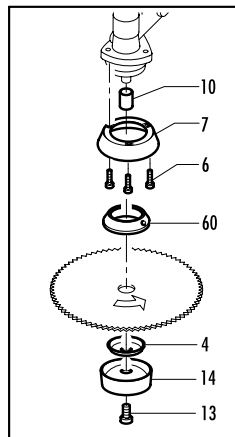

brand	MCCULLOCH

date	MAY/03	SHEET 3/4

Model	Prefix
CABRIO 251	01

Product number
953900243

FIGURE 2