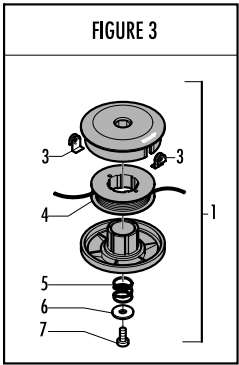

brand	MCCULLOCH

date	MAY/03	SHEET 3/4

Model	Prefix
CABRIO 251	02

Product number
953900243

FIGURE 2