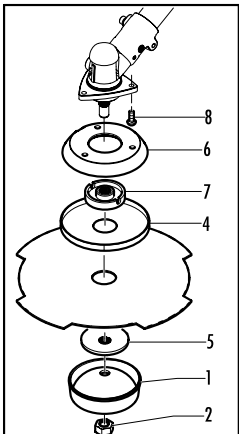

brand	MCCULLOCH

date	MAY/03	SHEET 3/4

Model	Prefix
CABRIO 251	02

Product number
953900243

FIGURE 2