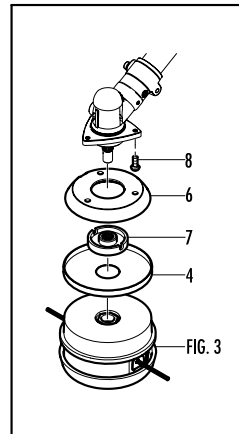

brand	MCCULLOCH

date	MAY/03	SHEET 3/4

Model	Prefix
CABRIO 251	02

Product number
953900243

FIGURE 2