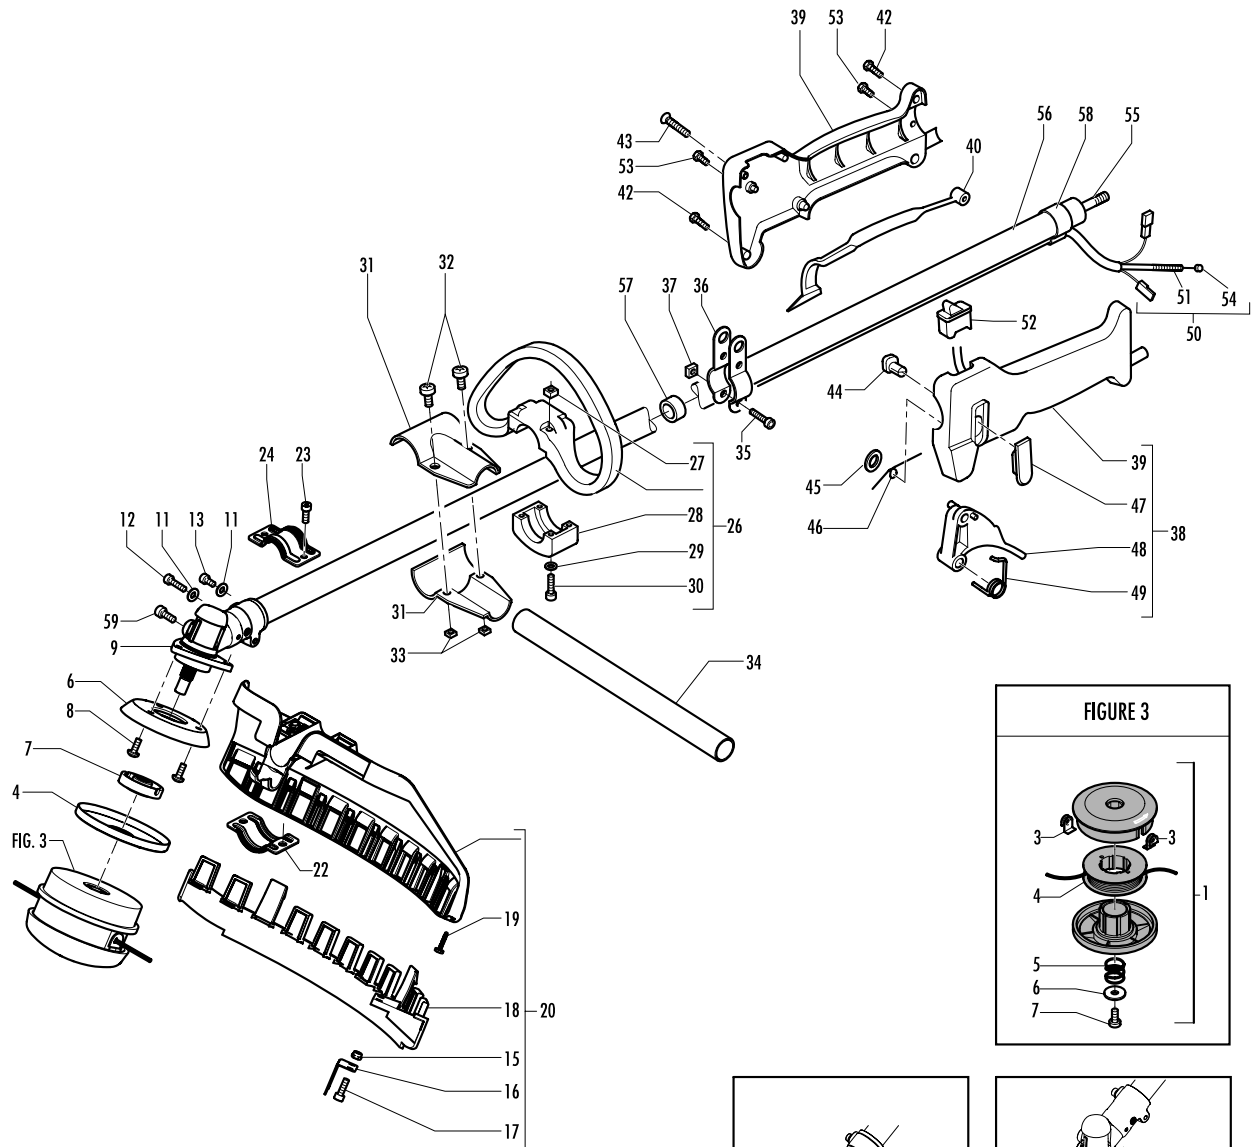

brand	MCCULLOCH

date	MAY/03	SHEET 3/4

Model	Prefix
CABRIO 251	02

Product number
953900243

FIGURE 2