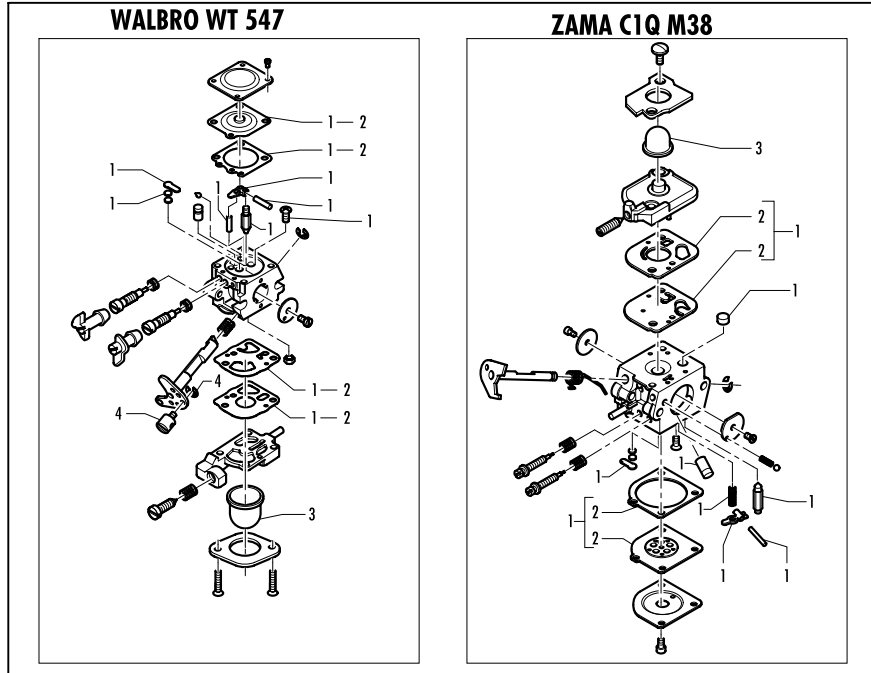

brand	MCCULLOCH

date	MAY/03	SHEET 1/4

Model	Prefix
CABRIO 251	02

Product number
953900243

FIGURE 4