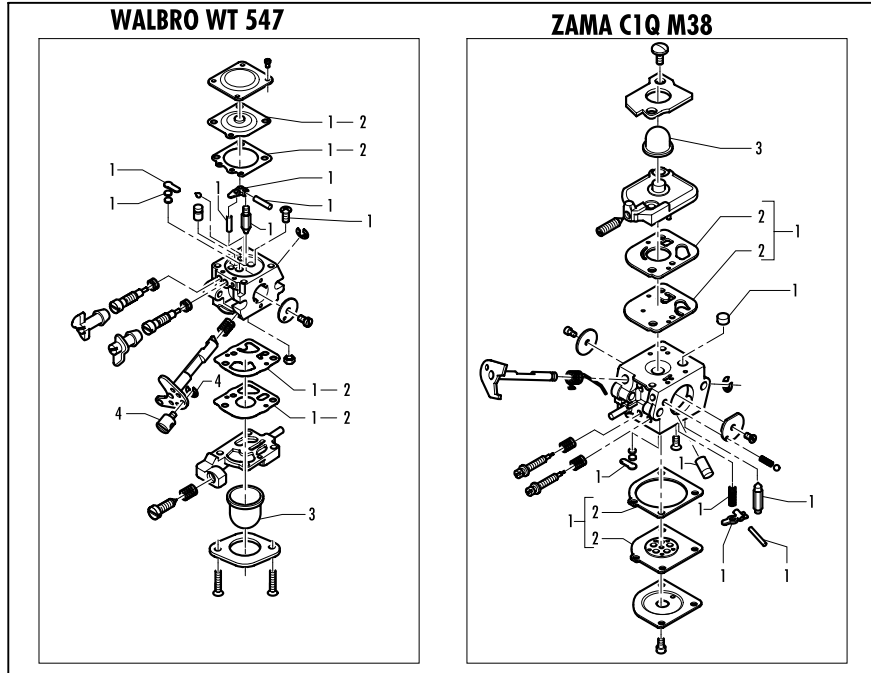

brand	MCCULLOCH

date	MAY/03	SHEET 1/4

Model	Prefix
CABRIO 290	02

Product number
953900423

FIGURE 4