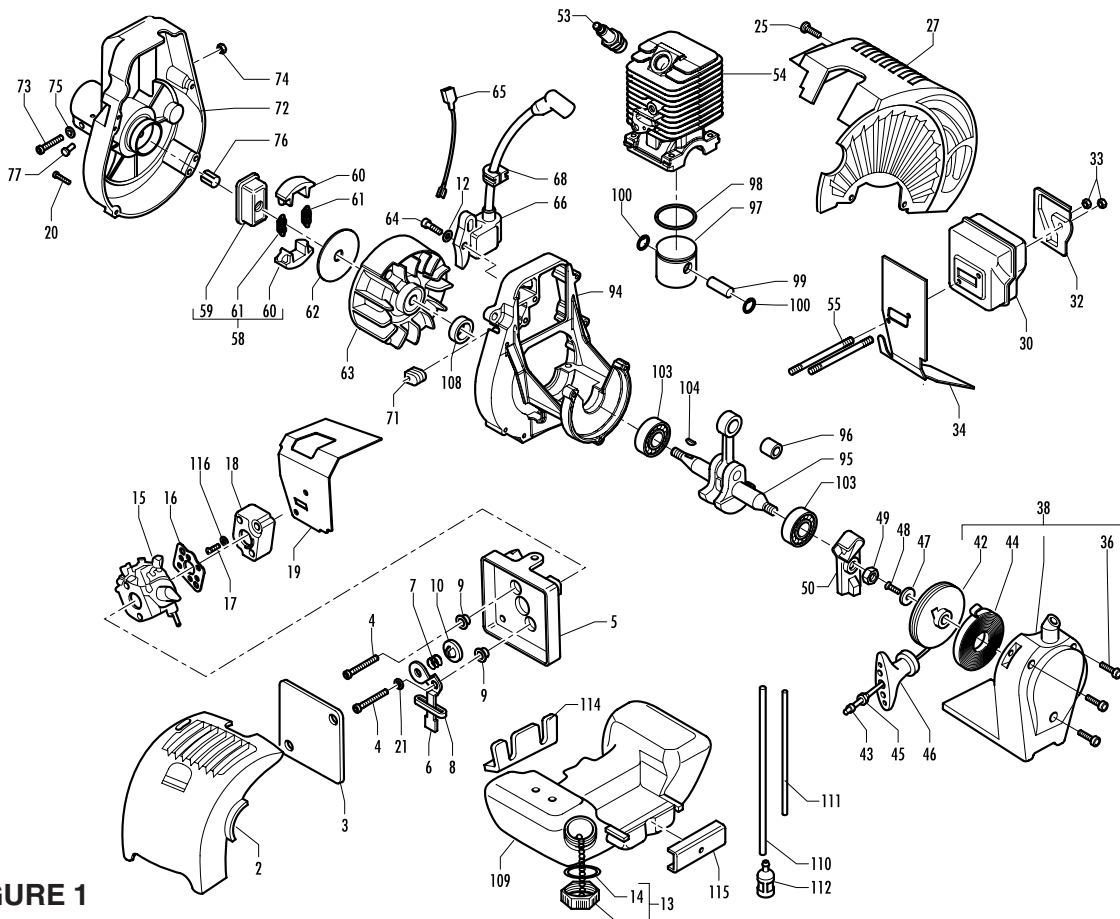

brand	MCCULLOCH

date	MAY/03	SHEET 1/4

Model	Prefix
CABRIO 290	02

Product number
953900423

FIGURE 1