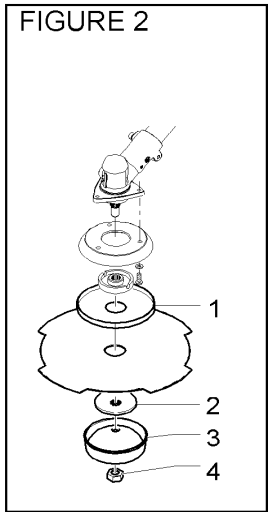

FIGURE 1

Item	P/N McC	P/N ELX	Qty	DESCRIPTION

Item	P/N McC	P/N ELX	Qty	DESCRIPTION

FIGURE 1

1	227280	538227280	1	trigger box assy
2	• 240618	538240618	2	screw 3x16
3	• 240883	538240883	4	screw 3x20
5	• 229836	538229836	1	half trigger box (right)
6	• 229819	538229819	1	safety lever
7	• 227067	538227067	1	cable/switch assy
8	•• 236394	538236394	1	switch
9	•• 227073	538227073	1	gas cable
10	• 235912	538235912	1	nut M6
11	• 229837	538229837	1	half trigger box (left)
12	• 229824	538229824	1	throttle advance slide
13	• 241296	538241296	1	throttle trigger
14	• 240019	538240019	1	throttle trigger spring
15	• 229823	538229823	1	throttle advance pin
16	• 229973	538229973	1	throttle advance spring
17	• 227065	538227065	1	retain
25	236981	538236981	2	screw
26	240486	538240486	1	drive shaft
27	242442	538242442	1	shaft assy
28	• 228192	538228192	5	bushing
39	242728	538242728	1	gear box
40	• 240151	538240151	1	screw M8x10
41	235802	538235802	1	screw 5x14
42	235803	538235803	1	screw 5x25
43	236529	538236529	2	split washer
44	242729	538242729	1	flange adapter
45	240688	538240688	3	screw M5 and washer
A 46	242815	538242815	1	flange
B 47	241155	538241155	1	spacer
A 48		FIGURE 4	1	string head
B 49	249155	538249155	1	guard ass'y
B 50	• 242644	538242644	1	guard extension
51	• 240862	538240862	1	screw M5x14
53	• 242752	538242752	1	lower clamp
54	• 242629	538242629	1	upper clamp
55	• 227563	538227563	4	screw M5x16
56	• 241973	538241973	1	line cutter
57	• 229208	538229208	2	nut
59	227068	538227068	1	front handle assy
60	• 228320	538228320	4	screw
61	• 236936	538236936	4	washer
62	• 227046	538227046	1	clamp
63	• 236642	538236642	4	nut

64	236642	538236642	2	nut M6
65	228152	538228152	2	harness clamp (1 half)
66	235911	538235911	2	screw M6x12
68	235911	538235911	2	screw
69	228146	538228146	2	safety pole guard clamp
70	246864	538246864	1	safety pole guard
71	236642	538236642	2	nut

FIGURE 2

B 1	241155	538241155	1	flange
A 2	241006	538241006	1	plate blade
A 3	236596	538236596	1	cup
A 4	240481	538240481	1	nut

FIGURE 4 STRING HEAD

A 1	538249174	538249174	1	string head
B 2	• 241154	538241154	2	eyelet
B 3	• 247395B	538047395	1	2 line spools
4	• 240852	538240852	1	spring
5	• 5210	538005210	1	locking nut
6	• 229712	538229712	1	screw 5x16

A=ALTA ROTAZIONE
B=MEDIA ROTAZIONE
C=ALTA ROTAZIONE
NUOVI CODICI

A=HIGH MOVING
B=MEDIUM MOVING
C=SLOW MOVING
NEW P. NUMBERS

A=HAUTE DEMANDE
B=MOYENNE DEMANDE
C=BASSE DEMANDE
NOUVELLES REFERENCES

A=GROBE NACHFRAGE
B=MITTELMAESSIGE
C=WENIGE NACHFRAGE
NEU CODEX