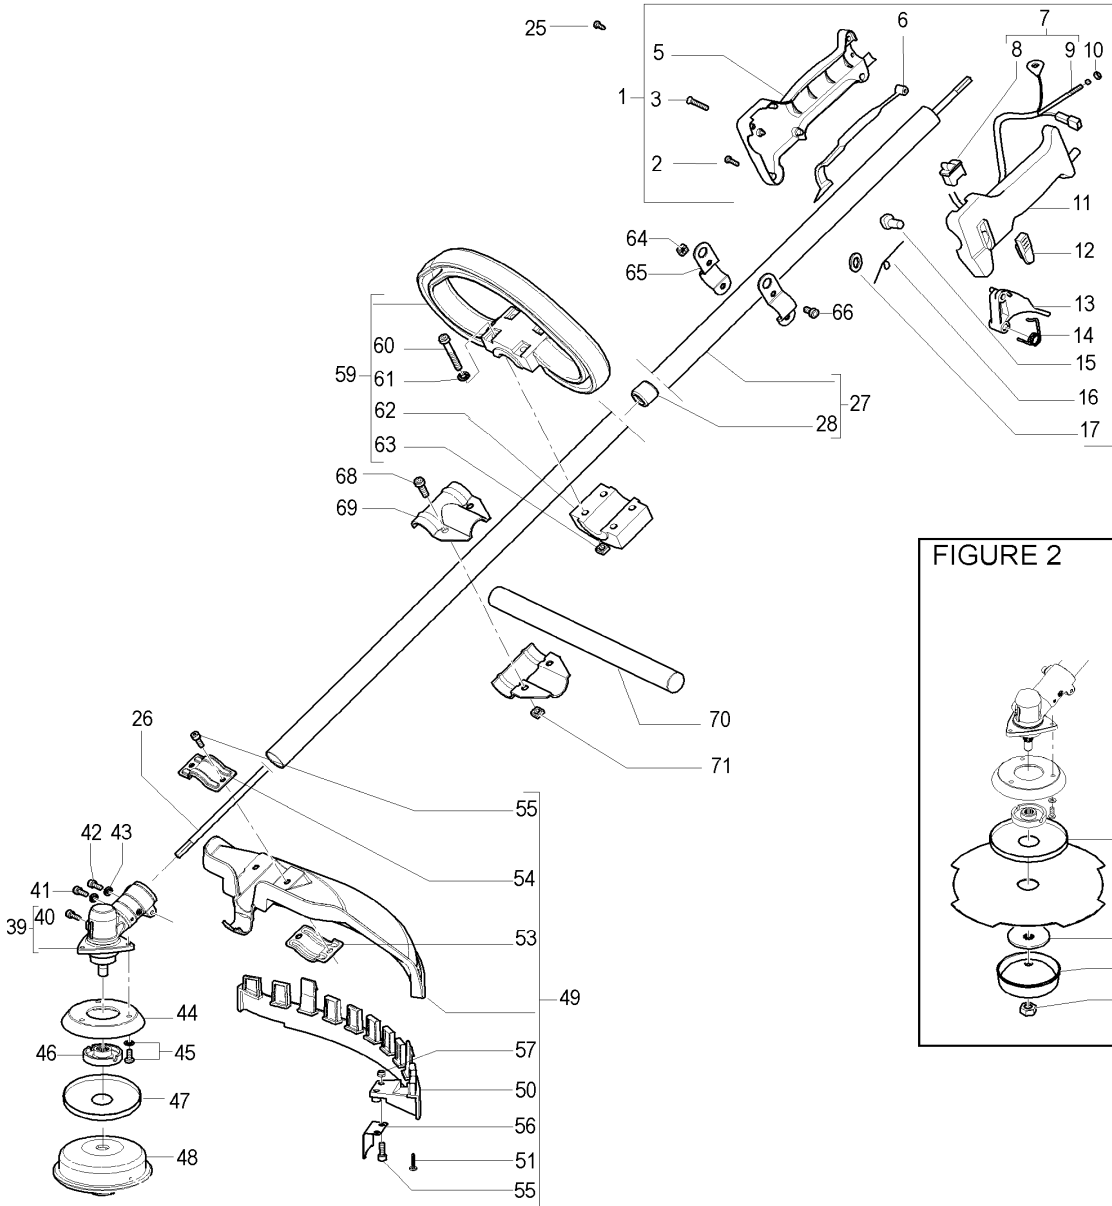

FIGURE 1

Item	P/N McC	P/N ELX	Qty	DESCRIPTION

Item	P/N McC	P/N ELX	Qty	DESCRIPTION

FIGURE 1

1	227280	538227280	1	trigger box assy
2	• 240618	538240618	2	screw 3x16
3	• 240883	538240883	4	screw 3x20
5	• 229836	538229836	1	half trigger box (right)
6	• 229819	538229819	1	safety lever
7	• 227067	538227067	1	cable/switch assy
8	•• 236394	538236394	1	switch
9	•• 227073	538227073	1	gas cable
10	• 235912	538235912	1	nut M6
11	• 229837	538229837	1	half trigger box (left)
12	• 229824	538229824	1	throttle advance slide
13	• 241296	538241296	1	throttle trigger
14	• 240019	538240019	1	throttle trigger spring
15	• 229823	538229823	1	throttle advance pin
16	• 229973	538229973	1	throttle advance spring
17	• 227065	538227065	1	retain
25	236981	538236981	2	screw
26	240486	538240486	1	drive shaft
27	242442	538242442	1	shaft assy
28	• 228192	538228192	5	bushing
39	242728	538242728	1	gear box
40	• 240151	538240151	1	screw M8x10
41	235802	538235802	1	screw 5x14
42	235803	538235803	1	screw 5x25
43	236529	538236529	2	split washer
44	242729	538242729	1	flange adapter
45	240688	538240688	3	screw M5 and washer
A 46	242815	538242815	1	flange
B 47	241155	538241155	1	spacer
A 48		FIGURE 4	1	string head
B 49	249155	538249155	1	guard ass'y
B 50	• 242644	538242644	1	guard extension
51	• 240862	538240862	1	screw M5x14
53	• 242752	538242752	1	lower clamp
54	• 242629	538242629	1	upper clamp
55	• 227563	538227563	4	screw M5x16
56	• 241973	538241973	1	line cutter
57	• 229208	538229208	2	nut
59	227068	538227068	1	front handle assy
60	• 228320	538228320	4	screw
61	• 236936	538236936	4	washer
62	• 227046	538227046	1	clamp
63	• 236642	538236642	4	nut

64	236642	538236642	2	nut M6
65	228152	538228152	2	harness clamp (1 half)
66	235911	538235911	2	screw M6x12
68	235911	538235911	2	screw
69	228146	538228146	2	safety pole guard clamp
70	246864	538246864	1	safety pole guard
71	236642	538236642	2	nut

FIGURE 2

B 1	241155	538241155	1	flange
A 2	241006	538241006	1	plate blade
A 3	236596	538236596	1	cup
A 4	240481	538240481	1	nut

FIGURE 4 STRING HEAD

A 1	538249174	538249174	1	string head
B 2	• 241154	538241154	2	eyelet
B 3	• 247395B	538047395	1	2 line spools
4	• 240852	538240852	1	spring
5	• 5210	538005210	1	locking nut
6	• 229712	538229712	1	screw 5x16

A=ALTA ROTAZIONE
B=MEDIA ROTAZIONE
C=ALTA ROTAZIONE
NUOVI CODICI

A=HIGH MOVING
B=MEDIUM MOVING
C=SLOW MOVING
NEW P. NUMBERS

A=HAUTE DEMANDE
B=MOYENNE DEMANDE
C=BASSE DEMANDE
NOUVELLES REFERENCES

A=GROBE NACHFRAGE
B=MITTELMAESSIGE
C=WENIGE NACHFRAGE
NEU CODEX