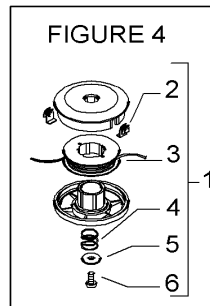

FIGURE 1

Item	P/N McC	P/N ELX	Qty	DESCRIPTION

Item	P/N McC	P/N ELX	Qty	DESCRIPTION

FIGURE 1

1	227280	538227280	1	trigger box assy
2	• 240618	538240618	2	screw 3x16
3	• 240883	538240883	4	screw 3x20
5	• 229836	538229836	1	half trigger box (right)
6	• 229819	538229819	1	safety lever
7	• 227067	538227067	1	cable/switch assy
8	•• 236394	538236394	1	switch
9	•• 227073	538227073	1	gas cable
10	• 235912	538235912	1	nut M6
11	• 229837	538229837	1	half trigger box (left)
12	• 229824	538229824	1	throttle advance slide
13	• 241296	538241296	1	throttle trigger
14	• 240019	538240019	1	throttle trigger spring
15	• 229823	538229823	1	throttle advance pin
16	• 229973	538229973	1	throttle advance spring
17	• 227065	538227065	1	retain
25	236981	538236981	2	screw
26	240486	538240486	1	drive shaft
27	242442	538242442	1	shaft assy
28	• 228192	538228192	5	bushing
39	242728	538242728	1	gear box
40	• 240151	538240151	1	screw M8x10
41	235802	538235802	1	screw 5x14
42	235803	538235803	1	screw 5x25
43	236529	538236529	2	split washer
44	242729	538242729	1	flange adapter
45	240688	538240688	3	screw M5 and washer
A 46	242815	538242815	1	flange
B 47	241155	538241155	1	spacer
A 48		FIGURE 4	1	string head
B 49	249155	538249155	1	guard ass'y
B 50	• 242644	538242644	1	guard extension
51	• 240862	538240862	1	screw M5x14
53	• 242752	538242752	1	lower clamp
54	• 242629	538242629	1	upper clamp
55	• 227563	538227563	4	screw M5x16
56	• 241973	538241973	1	line cutter
57	• 229208	538229208	2	nut
59	227068	538227068	1	front handle assy
60	• 228320	538228320	4	screw
61	• 236936	538236936	4	washer
62	• 227046	538227046	1	clamp
63	• 236642	538236642	4	nut

64	236642	538236642	2	nut M6
65	228152	538228152	2	harness clamp (1 half)
66	235911	538235911	2	screw M6x12
68	235911	538235911	2	screw
69	228146	538228146	2	safety pole guard clamp
70	246864	538246864	1	safety pole guard
71	236642	538236642	2	nut

FIGURE 2

B 1	241155	538241155	1	flange
A 2	241006	538241006	1	plate blade
A 3	236596	538236596	1	cup
A 4	240481	538240481	1	nut

FIGURE 4 STRING HEAD

A 1	538249174	538249174	1	string head
B 2	• 241154	538241154	2	eyelet
B 3	• 247395B	538047395	1	2 line spools
4	• 240852	538240852	1	spring
5	• 5210	538005210	1	locking nut
6	• 229712	538229712	1	screw 5x16

A=ALTA ROTAZIONE
B=MEDIA ROTAZIONE
C=ALTA ROTAZIONE
NUOVI CODICI

A=HIGH MOVING
B=MEDIUM MOVING
C=SLOW MOVING
NEW P. NUMBERS

A=HAUTE DEMANDE
B=MOYENNE DEMANDE
C=BASSE DEMANDE
NOUVELLES REFERENCES

A=GROBE NACHFRAGE
B=MITTELMAESSIGE
C=WENIGE NACHFRAGE
NEU CODEX