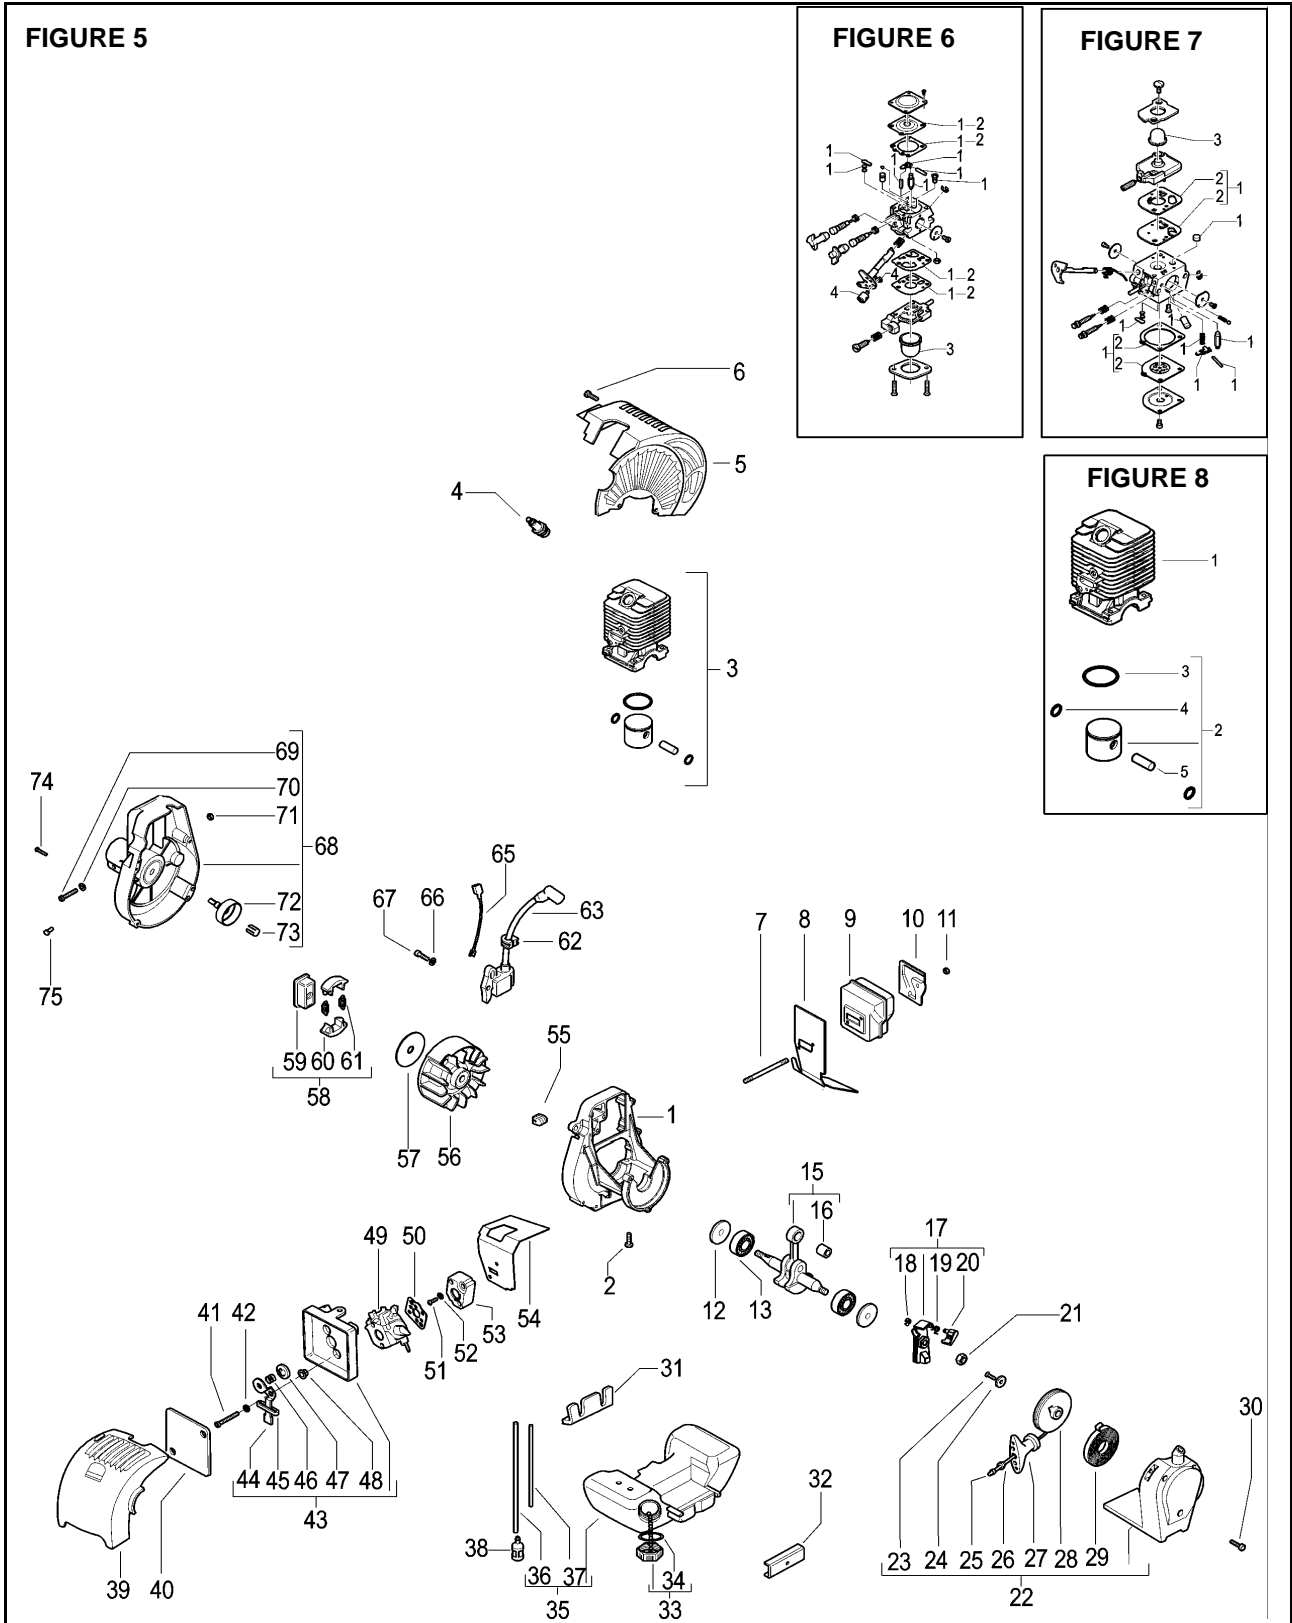

Item	P/N McC	P/N ELX	Qty	DESCRIPTION
FIGURE 5				
1	242802	538242802	1	crankcase
2	227565	538227565	4	screw M5x25
3	FIGURE 8			
A 4	92879	538092879	1	spark plug RDJ8J
5	242704	538242704	1	engine cover
6	241963	538241963	2	screw M4x22
7	242037	538242037	2	stud bolt
B 8	243273	538243273	1	exhaust gasket
C 9	242131	538242131	1	muffler
10	323760	538323760	1	muffler shield
11	235642	538235642	2	nut M5
C 12	242994	538242994	2	seal
C 13	241594	538241594	2	ball bearing
15	243486	538243486	1	crankshaft assy
C 16	• 235742	538235742	1	needle bearing
17	241784	538241784	1	starter pawl assy
18	• 111088	538111088	1	snap ring
19	• 241782	538241782	1	spring
20	• 241781	538241781	1	pawl
21	235248	538235248	1	nut
C 22	242041	538242041	1	starter assy
23	• 240862	538240862	1	screw M4x18
24	• 241703	538241703	1	washer
A 25	• 241746	538241746	1	rope
26	• 235612	538235612	1	washer
27	• 241778	538241778	1	handle
B 28	• 241620	538241620	1	pulley
B 29	• 241619	538241619	1	spring
30	241963	538241963	3	screw M4x20
31	242038	538242038	1	tank grommet (crankcase side)
32	242039	538242039	1	tank grommet (starter side)
B 33	242484	538242484	1	fuel tank cap assy
A 34	• 236564	538236564	1	gasket
C 35	242040	538242040	1	fuel tank assy
B 36	• 229717	538229717	1	hose
B 37	• 229743	538229743	1	primer bulb hose
A 38	93720	538093720	1	fuel pickup
39	242703	538242703	1	air filter cover
B 40	242035	538242035	1	air filter
41	235808	538235808	2	screw 5x50
42	235248	538235248	1	washer
43	248485	538248485	1	air box assy
44	• 241769	538241769	1	choke lever
45	• 241622	538241622	1	choke lever grommet
46	• 235822	538235822	1	spring
47	• 241602	538241602	1	choke shutter
48	• 227022	538227022	2	bushing
C 49	FIGURE 6 / FIGURE 7			
A 50	241600	538241600	1	carb. Gasket
51	235806	538235806	2	screw M5x20
52	235248	538235248	2	washer

Item	P/N McC	P/N ELX	Qty	DESCRIPTION
B 53	241750	538241750	1	carb. Spacer
B 54	242860	538242860	1	intake gasket
55	241607	538241607	1	grommet
56	243311	538243311	1	flywheel
57	241604	538241604	1	dust shield
B 58	241793	538241793	1	clutch assy
59	• 241789	538241789	1	clutch hub
60	• 241743	538241743	2	clutch shoe
A 61	• 241794	538241794	2	clutch spring
62	236322	538236322	1	grommet
C 63	243429	538243429	1	ignition coil
65	241606	538241606	1	ground wire
66	235248	538235248	2	washer
67	235806	538235806	2	screw M5x20
C 68	241725	538241725	1	joint assy
69	• 235803	538235803	1	screw M5x25
70	• 235248	538235248	1	washer
71	• 229524	538229524	1	nut M5
72	• 241785	538241785	1	clutch drum
73	• 228260	538228260	1	pin
74	227568	538227568	4	screw M4x20
75	236981	538236981	1	screw 3,5x9,5

FIGURE 6 WALBRO WT 686				
C -	242932	538242932		carb.
B 1	• 324013	538324013		K20 rep. Kit
A 2	•• 324009	538324009		D20 gasket kit
C 3	• 225834	538225834		primer bulb
4	• 224466	538224466		swivel kit

FIGURE 7 ZAMA C1Q M38				
C -	-	-		carb.
B 1	• 300465	538300465		RB-28 rep.kit
A 2	•• 300473	538300473		diaph/gasket kit
C 3	• 246946	538246946		primer bulb

FIGURE 8 cylinder, piston 25cc				
C 1	242803	538242803	1	cylinder
C 2	248177	538248177	1	piston kit
B 3	• 240002	538240002	1	piston ring
4	• 235008	538235008	2	snap ring
5	• 241735	538241735	1	piston pin

FIGURE 8 cylinder, piston 29cc				
C 1	243076	538243076	1	cylinder
C 2	249179	538249179	1	piston kit
B 3	• 242602	538242602	1	piston ring
4	• 235008	538235008	2	snap ring
5	• 241735	538241735	1	piston pin

A=ALTA ROTAZIONE	A=HIGH MOVING	A=HAUTE DEMANDE	A=GROBE NACHFRAGE
B=MEDIA ROTAZIONE	B=MEDIUM MOVING	B=MOYENNE DEMANDE	B=MITTELMAESSIGE
C=ALTA ROTAZIONE	C=SLOW MOVING	C=BASSE DEMANDE	C=WENIGE NACHFRAGE
NUOVI CODICI	NEW P. NUMBERS	NOUVELLES REFERENCES	NEU CODEX