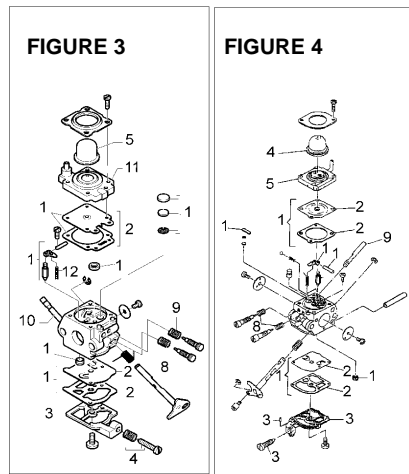

FIGURE 1

FIGURE 2

FIGURE 3

FIGURE 4

Item	P/N McC	P/N ELX	Qty	DESCRIPTION
FIGURE 1				
1	FIGURE 3			
2	247936	538247936	1	crankcase kit (starter)
3	• 235900	538235900	1	ball bearing 6002(15/32/9)
4	• 235899	538235899	1	seeger
C 5	• 228872	538228872	1	seal 13-32-5 (S7)
6	247935	538247935	1	crankcase kit (Flywheel)
7	• 235899	538235899	1	seeger ring
8	• 235900	538235900	1	ball bearing 6002(15/32/9)
C 9	• 228872	538228872	1	seal 13-32-5 (S7)
B 13	247937	538247937	1	clutch assy
14	• 241269	538241269	2	pin
C 15	• 241270	538241270	1	clutch spring
16	• 236956	538236956	2	washer
17	242673	538242673	1	flywheel
18	235806	538235806	2	screw M5x20
C 19	242163	538242163	1	ignition coil
20	235808	538235808	2	screw M5x50
21	235804	538235804	2	screw M5x30
C 22	241541	538241541	1	tank mix assy
B 23	• 229809	538229809	1	hose fuel mm245
B 24	• 229743	538229743	1	hose fuel 150mm
C 25	• 235675	538235675	1	fuel tank grommet
A 26	240452	538240452	1	pick up fuel
B 27	242484	538242484	1	fuel cap ass'y
A 28	• 236564	538236564	1	cap gasket
29	242711	538242711	1	air filter cover
B 30	241523	538241523	1	air filter
31	235642	538235642	2	nut M5
32	235248	538235248	2	washer
33	237452	538237452	1	air filter box
A 34	227417	538227417	1	gasket
C 35	FIGURE 5			
36	227255	538227255	1	choke knob
A 37	227692	538227692	1	gasket
38	235248	538235248	2	washer
39	235803	538235803	2	screw M5x25
40	241267	538241267	1	crankshaft assy
C 41	• 240365	538240365	1	needle bearing Ø 9x14x12
43	235218	538235218	1	nut M8
C 44	242809	538242809	1	starter assy
B 45	• 249163	538249163	1	pulley/rope
A 46	• 227703	538227703	1	rope
47	• 240884	538240884	1	starter handle
48	• 227467	538227467	1	spring shield
B 49	• 227300	538227300	1	rewind spring
50	242800	538242800	1	starter pawl ass'y
B 51	• 241781	538241781	2	pawl
52	• 241782	538241782	2	spring shield
B 53	• 111088	538111088	2	snap ring
54	241248	538241248	4	fuel tank grommet
55	236527	538236527	4	screw M6x16
C 56	241280	538241280	1	muffler gasket
C 57	241432	538241432	1	muffler assy
58	• 227236	538227236	1	clamp
59	• 227274	538227274	2	screw M5x60
60	227565	538227565	4	screw M5x25
A 61	92879	538092879	1	spark plug RDJ8J
62	242706	538242706	1	engine cover (42 cc)
	242708	538242708	1	engine cover (46 cc)
63	94273	538094273	1	decompressor valve (46 cc)