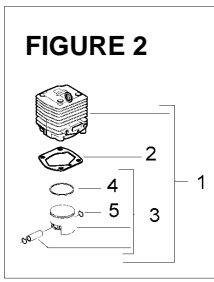

FIGURE 1

FIGURE 2

FIGURE 3

FIGURE 4

Item	P/N McC	P/N ELX	Qty	DESCRIPTION
FIGURE 1				
1	FIGURE 3			
2	247936	538247936	1	crankcase kit (starter)
3	• 235900	538235900	1	ball bearing 6002(15/32/9)
4	• 235899	538235899	1	seeger
C 5	• 228872	538228872	1	seal 13-32-5 (S7)
6	247935	538247935	1	crankcase kit (Flywheel)
7	• 235899	538235899	1	seeger ring
8	• 235900	538235900	1	ball bearing 6002(15/32/9)
C 9	• 228872	538228872	1	seal 13-32-5 (S7)
B 13	247937	538247937	1	clutch assy
14	• 241269	538241269	2	pin
C 15	• 241270	538241270	1	clutch spring
16	• 236956	538236956	2	washer
17	242673	538242673	1	flywheel
18	235806	538235806	2	screw M5x20
C 19	242163	538242163	1	ignition coil
20	235808	538235808	2	screw M5x50
21	235804	538235804	2	screw M5x30
C 22	241541	538241541	1	tank mix assy
B 23	• 229809	538229809	1	hose fuel mm245
B 24	• 229743	538229743	1	hose fuel 150mm
C 25	• 235675	538235675	1	fuel tank grommet
A 26	240452	538240452	1	pick up fuel
B 27	242484	538242484	1	fuel cap ass'y
A 28	• 236564	538236564	1	cap gasket
29	242711	538242711	1	air filter cover
B 30	241523	538241523	1	air filter
31	235642	538235642	2	nut M5
32	235248	538235248	2	washer
33	237452	538237452	1	air filter box
A 34	227417	538227417	1	gasket
C 35	FIGURE 5			
36	227255	538227255	1	choke knob
A 37	227692	538227692	1	gasket
38	235248	538235248	2	washer
39	235803	538235803	2	screw M5x25
40	241267	538241267	1	crankshaft assy
C 41	• 240365	538240365	1	needle bearing Ø 9x14x12
43	235218	538235218	1	nut M8
C 44	242809	538242809	1	starter assy
B 45	• 249163	538249163	1	pulley/rope
A 46	• 227703	538227703	1	rope
47	• 240884	538240884	1	starter handle
48	• 227467	538227467	1	spring shield
B 49	• 227300	538227300	1	rewind spring
50	242800	538242800	1	starter pawl ass'y
B 51	• 241781	538241781	2	pawl
52	• 241782	538241782	2	spring shield
B 53	• 111088	538111088	2	snap ring
54	241248	538241248	4	fuel tank grommet
55	236527	538236527	4	screw M6x16
C 56	241280	538241280	1	muffler gasket
C 57	241432	538241432	1	muffler assy
58	• 227236	538227236	1	clamp
59	• 227274	538227274	2	screw M5x60
60	227565	538227565	4	screw M5x25
A 61	92879	538092879	1	spark plug RDJ8J
62	242706	538242706	1	engine cover (42 cc)
	242708	538242708	1	engine cover (46 cc)
63	94273	538094273	1	decompressor valve (46 cc)