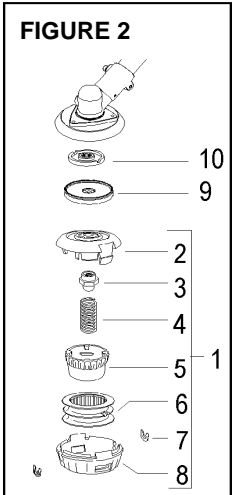

FIGURE 1

Item	P/N McC	P/N ELX	Qty	DESCRIPTION
<b>FIGURE 1</b>				
1	243564	538243564	1	trigger box assy
2	• 240091	538240091	1	throttle trigger spring
3	• 241296	538241296	1	throttle trigger
4	• 229973	538229973	1	throttle advance spring
5	• 227065	538227065	1	benzig
6	• 229823	538229823	1	throttle advance pin
7	• 240833	538240833	4	screw 3x20, self threading
8	• 240618	538240618	2	screw 3x16, self threading
9	• 246955	538246955	1	handle kit
10	•• 229819	538229819	1	safety lever
11	• 229824	538229824	1	throttle advance slide
12	• 243567	538243567	1	wires assy
13	•• 236394	538236394	1	switch
14	•• 243570	538243570	1	throttle cable
15	• 235912	538235912	1	nut M6
18	236981	538236981	2	screw 3,5x9,5 self threading
20	229524	538229524	2	nut M5
21	243540	538243540	1	loop handle
22	242629	538242629	1	lower clamp
23	235802	538235802	2	screw M5x14
24	243541	538243541	1	safety pole barrier
25	503217520	503217520	2	screw 5x20, self threading
30	228152	538228152	2	harness half hook
31	236642	538236642	2	nut M6
32	235911	538235911	2	screw M6x12
35	240486	538240486	1	drive shaft
36	242442	538242442	1	outer shaft
37	• 228192	538228192	5	bushing ass'y
43	243584	538243584	1	reinforcement
45	242174	538242174	4	screw M5x20
50	243575	538243575	1	mount ass'y
51	• 236378	538236378	1	snap ring
52	• 241624	538241624	1	nut M8
53	• 243576	538243576	1	headless screw M8x35
54	• 235918	538235918	1	ball bearing
55	• 243572	538243572	1	clutch drum
56	242398	538242398	1	diaphragm
60	235802	538235802	1	screw m5x14
62	236529	538236529	2	split washer
63	235803	538235803	1	screw m5x25
65	242728	538242728	1	gear box ass'y
66	• 240151	538240151	1	screw M8x10
67	242729	538242729	1	flange guard
68	240688	538240688	3	screw+washer
A 70	249155	538249155	1	d.25 safety guard ass'y
71	• 227563	538227563	2	M5x16 screw
72	• 242629	538242629	1	upper clamp
73	• 242752	538242752	1	lower clamp
74	• 229208	538229208	2	nut M5
75	• 242644	538242644	1	string head guard
76	• 241973	538241973	1	line cutter
77	• 227563	538227563	2	M5x16 screw
78	• 240862	538240862	1	screw 4x18