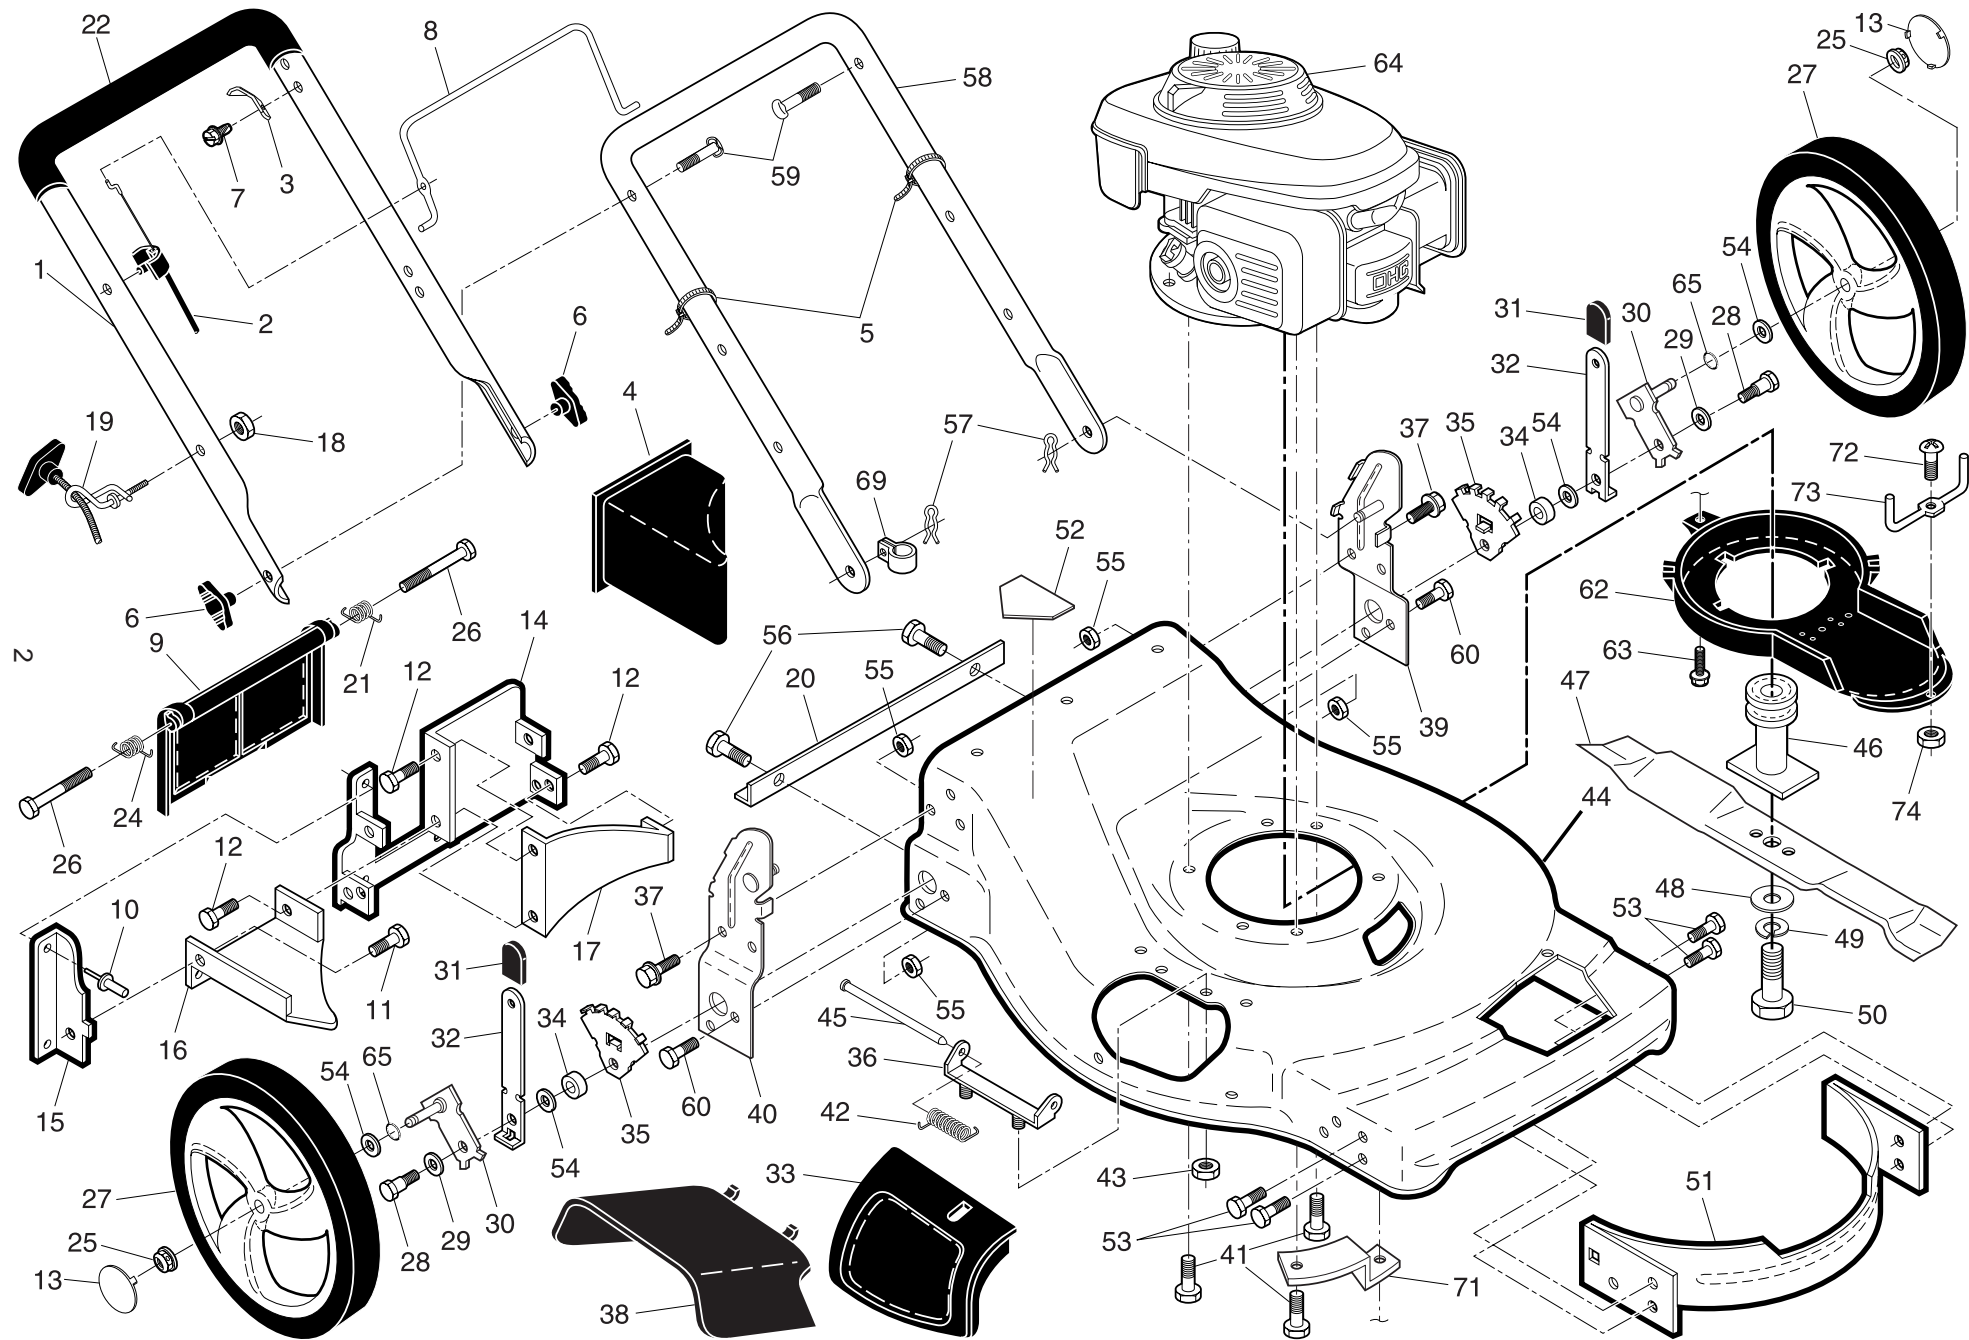

ROTARY LAWN MOWER - - MODEL NUMBER EDITION 1XXL (96141014601) PRODUCT NUMBER 961 41 01-46

ROTARY LAWN MOWER - - MODEL NUMBER EDITION 1XXL (96141014601) PRODUCT NUMBER 961 41 01-46

KEY NO.	PART NO.	DESCRIPTION	KEY NO.	PART NO.	DESCRIPTION
1	532 40 31-96	Upper Handle	38	532 40 30-73	Discharge Deflector
2	532 18 35-67	Engine Zone Control Cable	39	532 19 71-50	Handle Bracket Assembly, LH
3	532 12 51-62	Bracket, Upstop	40	532 19 71-51	Handle Bracket Assembly, RH
4	532 16 66-49	Mulcher Plug	41	532 15 04-06	Screw, Hex Head, Threaded, Rolled 3/8-16 x 1-1/8
5	532 06 64-26	Wire Tie	42	532 19 30-00	Spring, Torsion
6	532 19 19-38	Handle Knob	43	873 80 04-00	Nut, Hex, Nylock
7	532 75 06-34	Screw	44	532 41 16-85	Kit, Lawn Mower Housing (Includes Key Numbers 14, 15 and 51)
8	532 19 84-64	Control Bar	45	532 17 56-50	Rod, Hinge
9	532 40 84-92	Rear Door	46	532 19 40-37	Blade Adapter / Pulley
10	532 12 84-15	Pop Rivet	47	532 19 93-79	Blade, 22"
11	532 15 00-50	Screw, Self-Tapping #10-24 x 5/8	48	532 85 10-74	Washer, Hardened
12	532 05 45-83	Screw, Hex Hex Head, Sems 1/4-20 x 1/2	49	532 85 02-63	Washer, Helical
13	532 19 18-53	Hubcap 3"	50	532 85 10-84	Screw, Machine, Hex Head 3/8-24 x 1-3/8 Grade 8
14	532 19 84-65	Back Plate	51	532 17 04-91	Front Baffle
15	532 13 88-60	Side Baffle	52	532 18 21-66	Danger Decal
16	532 17 71-33	Discharge Baffle	53	817 60 04-06	Screw
17	532 14 89-41	Rear Baffle	54	532 08 83-48	Washer
18	532 13 20-04	Keps Locknut 1/4-20	55	532 75 15-92	Locknut, Hex 3/8-16
19	532 19 47-88	Rope Guide	56	532 14 66-94	Screw 1/4-20
20	532 14 76-25	Footguard	57	532 05 17-93	Hairpin Cotter
21	532 40 54-21	Spring, Rear Door, LH	58	532 15 50-44	Lower Handle
22	532 18 63-62	Grip, Foam	59	532 19 15-74	Handle Bolt
24	532 40 54-23	Spring, Rear Door, RH	60	874 76 06-12	Bolt
25	532 40 91-48	Nut, Hex, Flanged	62	532 40 58-42	Debris Shield
26	532 18 41-93	Bolt, Rear Door	63	532 19 23-25	Screw, Debris Shield
27	532 15 05-52	Wheel & Tire Assembly, Rear	64	- - -	Engine, Honda, Model Number, GCV190 (Order parts from Engine manufacturer)
28	532 14 27-48	Bolt, Shoulder 3/8-16 x 1	65	532 19 74-80	O-Ring
29	532 06 16-51	Washer, Belleville	69	532 19 79-91	Clip, Cable
30	532 16 22-33	Axle Arm Assembly	71	532 19 09-39	Mounting Bracket, Debris Shield
31	532 19 00-69	Selector Knob	- -	532 18 21-91	Warning Decal (not shown)
32	532 19 84-56	Selector Spring	- -	532 41 16-80	Operator's Manual, European
33	532 19 60-53	Mulcher Door	- -	532 41 16-83	Operator's Manual, Scandinavian
34	532 14 66-30	Spacer	- -	532 41 16-82	Operator's Manual, East Bloc
35	532 41 06-26	Wheel Adjusting Bracket	- -	532 41 16-81	Operator's Manual, Baltic
36	532 17 57-35	Hinge Bracket Assembly			
37	532 15 00-78	Screw, Sems, Thread Cutting 5/16-18 x 3/4			

NOTE: All component dimensions given in U.S. inches. 1 inch = 25.4 mm

IMPORTANT: Use only Original Equipment Manufacturer (O.E.M.) replacement parts. Failure to do so could be hazardous, damage your lawn mower and void your warranty.