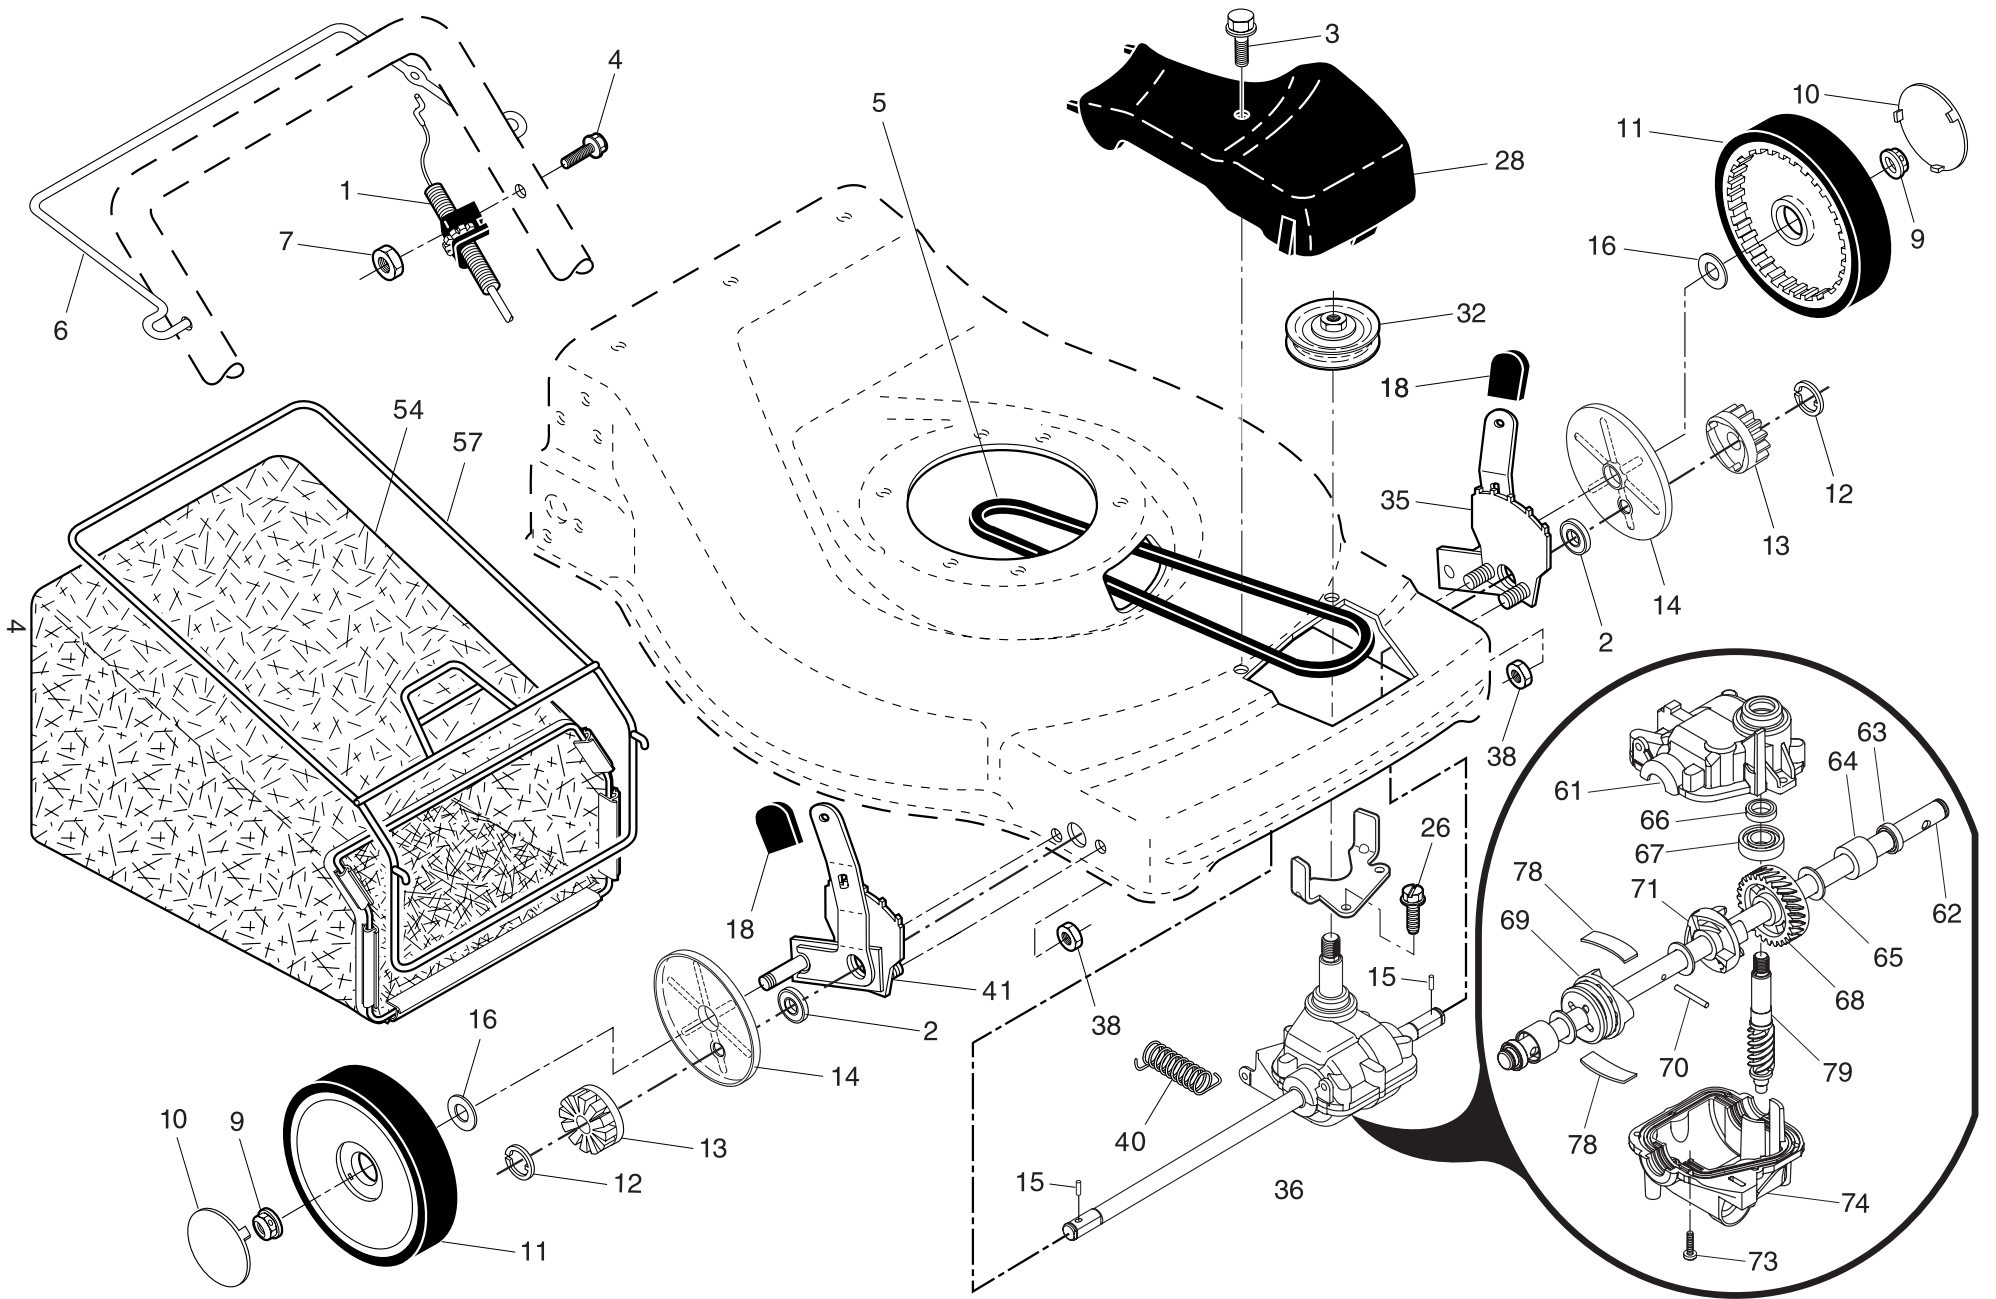

ROTARY LAWN MOWER - - MODEL NUMBER EDITION 1XXL (96141014601) PRODUCT NUMBER 961 41 01-46

ROTARY LAWN MOWER - - MODEL NUMBER EDITION 1XXL (96141014601) PRODUCT NUMBER 961 41 01-46

KEY NO.	PART NO.	DESCRIPTION	KEY NO.	PART NO.	DESCRIPTION
1	532 40 78-16	Drive Control Assembly (Includes Cable)	36	532 40 48-34	Gear Case Assembly, Complete
2	532 19 10-39	Bearing, Wheel Adjuster	38	873 80 04-00	Locknut, Hex 1/4-20
3	532 17 52-62	Pan Head Tapping Screw #10-24 x 2-3/4	40	532 40 65-58	Spring
4	532 19 96-87	Screw	41	532 40 91-09	Kit, Wheel Adjuster, RH (Includes Knob and Bearing)
5	532 19 68-57	V-Belt	54	532 41 06-87	Grassbag Assembly
6	532 19 84-53	Bar, Control, Drive	57	532 40 74-54	Frame, Grassbag
7	532 19 17-30	Nut, Hex	61	532 41 07-26	Case, Upper
9	532 40 91-49	Locknut, Hex	62	532 41 07-28	Shaft, Output
10	532 18 06-26	Hubcap 8"	63	532 18 35-08	Seal, Output Shaft
11	532 18 07-75	Wheel & Tire Assembly	64	532 18 35-11	Bushing
12	812 00 00-58	E-Ring	65	532 18 35-09	Washer
13	532 40 38-49	Pinion	66	532 18 35-14	Seal, Worm Shaft
14	532 18 94-03	Dust Cover	67	532 18 35-06	Bearing, Ball
15	532 19 10-17	Pawl, Drive	68	532 41 07-29	Gear, 28 Teeth
16	532 06 77-25	Washer, Flat 3/8	69	532 41 07-32	Fixed Dog Clutch
18	532 70 10-37	Selector Knob	70	532 41 07-33	Pin
25	532 41 16-63	Belt Guide Bracket	71	532 41 07-30	Movable Dog Clutch
26	532 16 34-09	Screw	73	532 18 35-13	Screw, Case
28	532 19 60-56	Drive Cover	74	532 41 07-34	Case, Lower
32	532 19 40-18	Drive Pulley	78	532 41 07-31	Spring, Leaf
35	532 40 91-08	Kit, Wheel Adjuster, LH (Includes Knob and Bearing)	79	532 41 07-27	Shaft, Worm

NOTE: All component dimensions given in U.S. inches. 1 inch = 25.4 mm

IMPORTANT: Use only Original Equipment Manufacturer (O.E.M.) replacement parts. Failure to do so could be hazardous, damage your lawn mower and void your warranty.