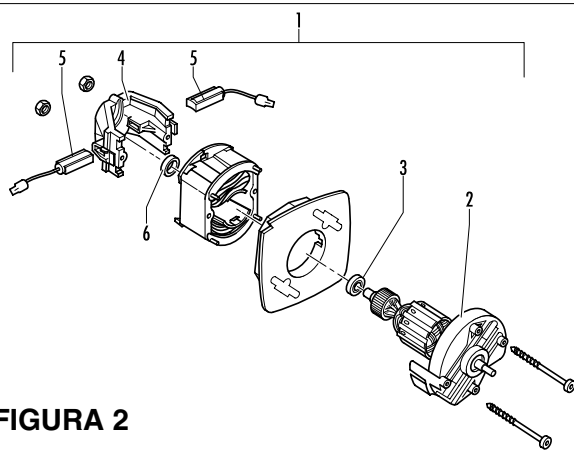

brand	McCULLOCH

date	MAR/03	SHEET 1/2

Model	Prefix
ELECTRAMAC 314 + GILET	01

Product number
953900286

FIGURA 2