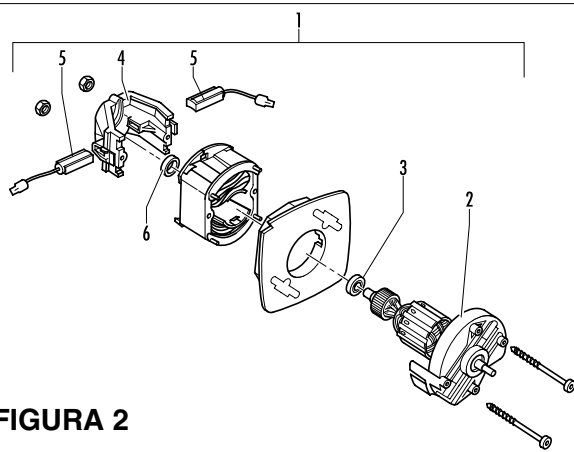

brand	McCULLOCH

date	MAR/03	SHEET 1/2

Model	Prefix
ELECTRAMAC 335 SCHUKO	01

Product number
316001452

FIGURA 2