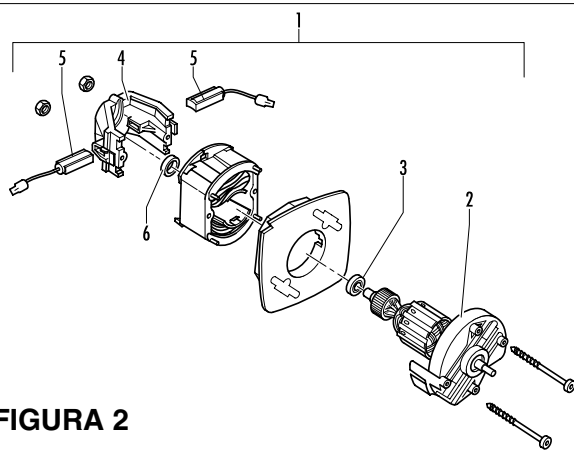

brand	McCULLOCH

date	MAR/03	SHEET 1/2

Model	Prefix
ELECTRAMAC 340 ASSY UK	01

Product number
953900237

FIGURA 2