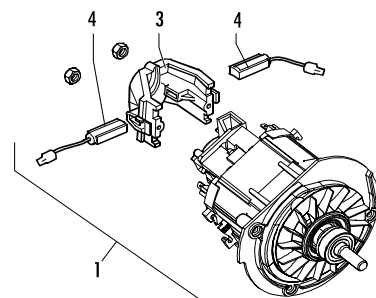

A=GROBE NACHFRAGE
 B=MITTELMAESSIGE
 C=WENIGE NACHFRAGE
 NEU CODEX

FIGURE 2

FIGURE 3 - 1850 W

Item	P/N McC	P/N ELX	Qty	DESCRIPTION
FIGURE 2				
1	5351	538005351	1	FRONT HANDLE
2	5304	538005304	1	LEFT CRANKCASE
3	5305	538005305	1	RIGHT CRANKCASE
B 4	5349	538005349	1	PINION COVER
5	241051	538241051	1	WIRE COVER
6	5373	538005373	1	WIRES ASSY
C 7	242687	538242687	1	MICRO SWITCH
B 8	5336	538005336	1	OIL CAP
9	5335	538005335	1	OIL TANK
B 10	242365	538242365	1	OIL FILTER
11	235612	538235612	1	WASHER
12	5343	538005343	2	FORK LEVER
13	5342	538005342	1	SAFETY LEVER
14	240862	538240862	14	SCREW M4X18
A 15	5366	538005366	1	LOCKING NUT ASS'Y
16	5378	538005378	1	SPACER
17	249172	538249172	1	ROCKING LEVER ASS'Y
18	5347	538005347	1	SAFETY LEVER
19	5346	538005346	1	TRIGGER
20	5345	538005345	1	TENSION ROD