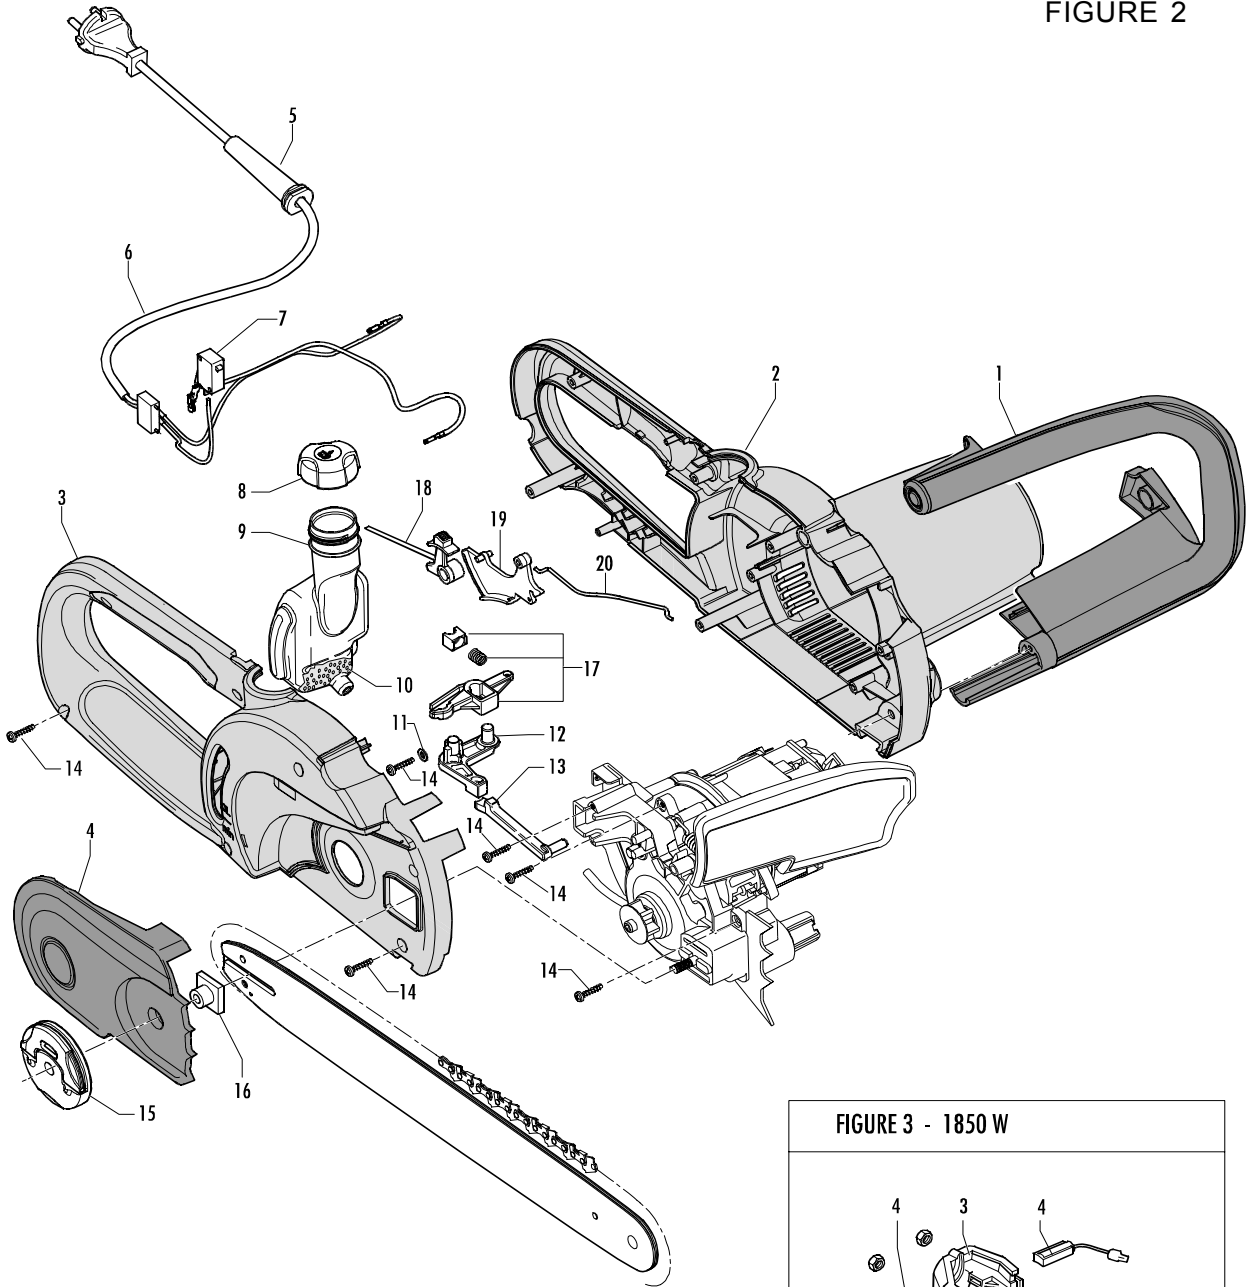

A=GROBE NACHFRAGE
 B=MITTELMAESSIGE
 C=WENIGE NACHFRAGE
 NEU CODEX

FIGURE 2

FIGURE 3 - 1850 W

Item	P/N McC	P/N ELX	Qty	DESCRIPTION
FIGURE 2				
1	5351	538005351	1	FRONT HANDLE
2	5304	538005304	1	LEFT CRANKCASE
3	5305	538005305	1	RIGHT CRANKCASE
B 4	5349	538005349	1	PINION COVER
5	241051	538241051	1	WIRE COVER
6	5373	538005373	1	WIRES ASSY
C 7	242687	538242687	1	MICRO SWITCH
B 8	5336	538005336	1	OIL CAP
9	5335	538005335	1	OIL TANK
B 10	242365	538242365	1	OIL FILTER
11	235612	538235612	1	WASHER
12	5343	538005343	2	FORK LEVER
13	5342	538005342	1	SAFETY LEVER
14	240862	538240862	14	SCREW M4X18
A 15	5366	538005366	1	LOCKING NUT ASS'Y
16	5378	538005378	1	SPACER
17	249172	538249172	1	ROCKING LEVER ASS'Y
18	5347	538005347	1	SAFETY LEVER
19	5346	538005346	1	TRIGGER
20	5345	538005345	1	TENSION ROD