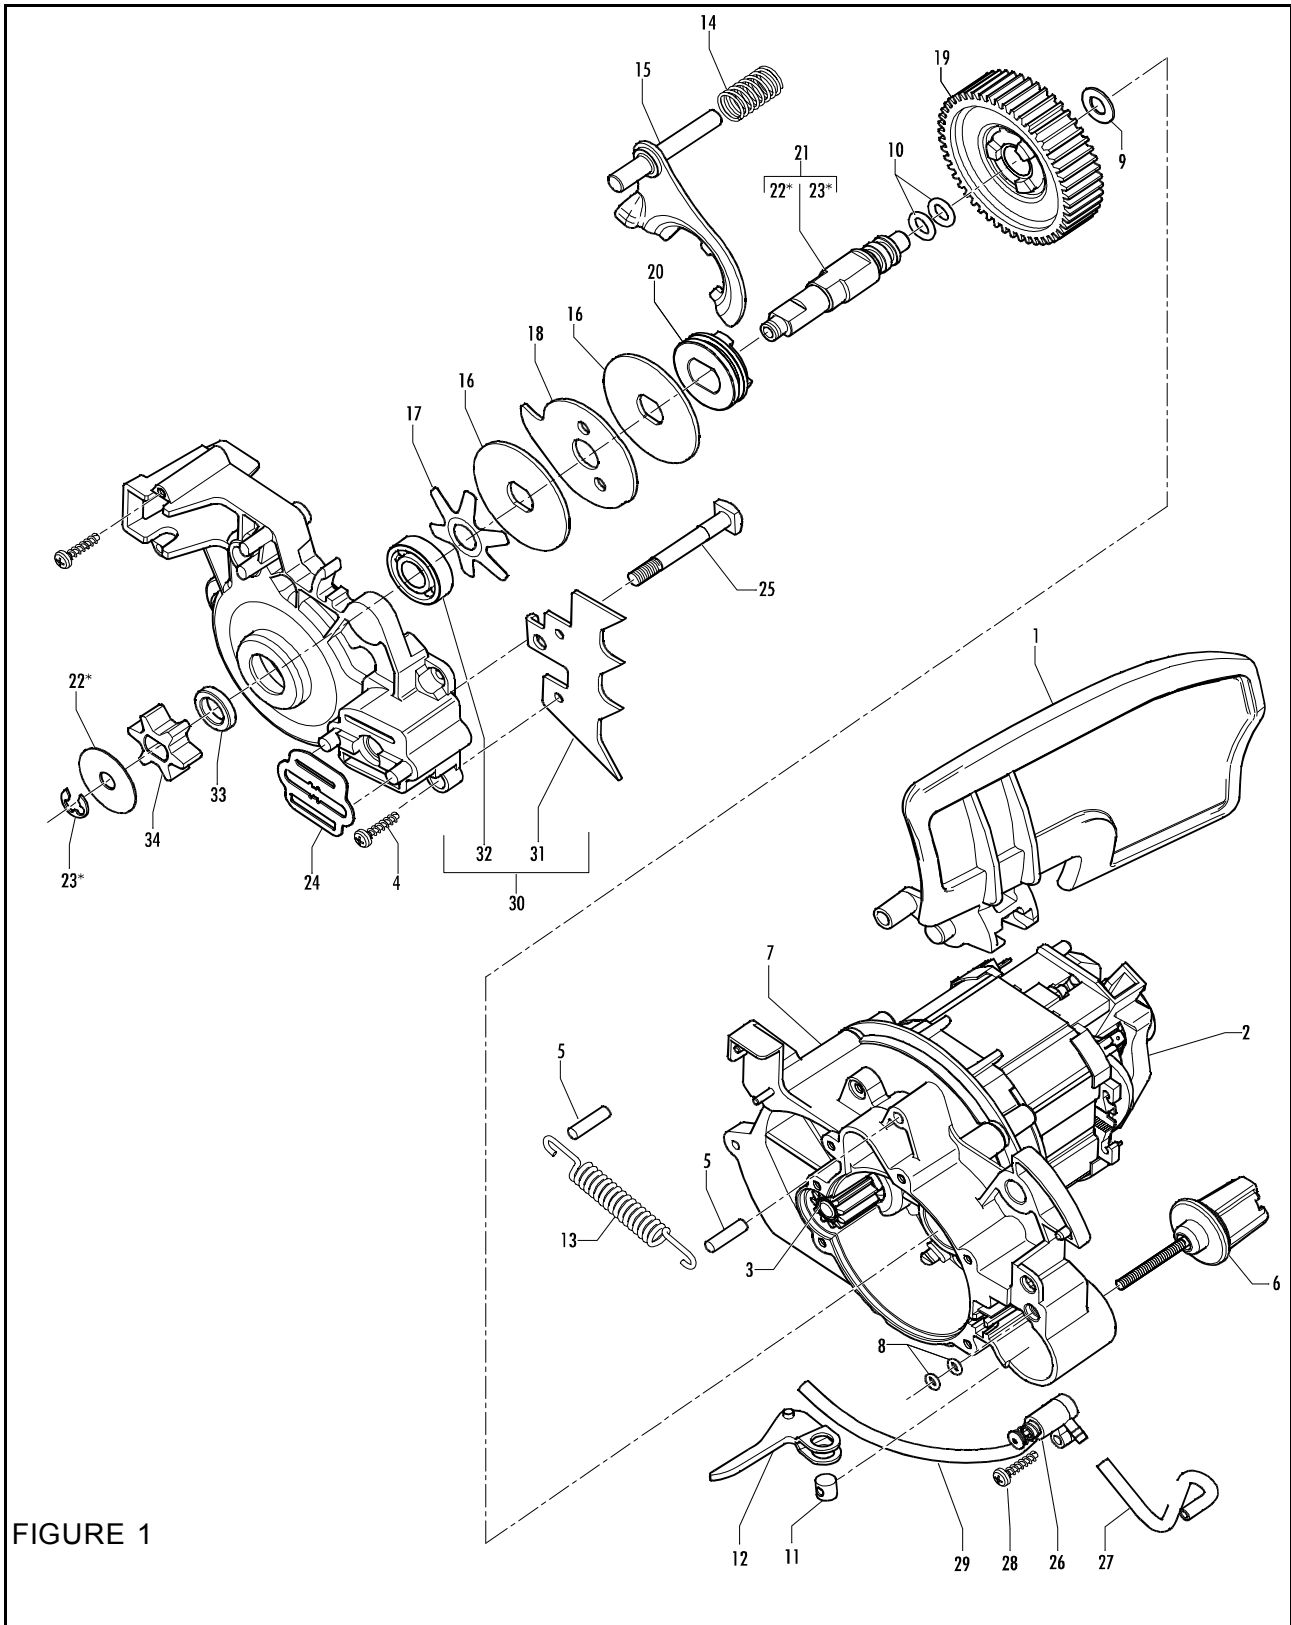

Number of Pages 1 of 5

Factory: IIQ - Valmadrera	Product Group: OP 93
Publication Number: EIPL2004_VP0405001	Petrol Portable
Publication Date: 10/05/04	Sub Group 9434

Item	P/N McC	P/N ELX	Qty	DESCRIPTION
FIGURE 1				
1	5339	538005339	1	brake lever
2	5306	538005306	1	motor ass'y
3	5307	538005307	1	pinion
4	240862	538240862	1	screw M4x18
5	5341	538005341	2	pin
C 6	5327	538005327	1	locking nut
7	5308	538005308	1	motor mounting
B 8	5355	538005355	2	OR 2015
9	5322	538005322	1	washer
10	5381	538005381	2	OR 3030
C 11	5328	538005328	1	chain tensioner nut
C 12	5329	538005329	1	chain tensioner ass'y
13	5340	538005340	1	brake sping
14	5326	538005326	1	spring
15	5323	538005323	1	rocking lever ass'y
16	5314	538005314	2	driven plate
17	5311	538005311	1	belleville washer
18	5313	538005313	1	plate
C 19	5320	538005320	1	gear
C 20	5315	538005315	1	coupling
21	249259	538249259	1	shaft kit
22	• 5319	538005319	1	washer
23	• 240759	538240759	1	benzig
24	5380	538005380	1	plate
25	241035	538241035	1	stud bolt
A 26	5357	538005357	1	oil pump ass'y
27	5334	538005334	1	hose
28	240862	538240862	1	screw M4x18
29	5333	538005333	1	suction hose
30	5310	538005310	1	chain brake cover ass'y
31	• 5338	538005338	1	spike
B 32	• 5362	538005362	1	bearing 6001 ZZ V2 lds 18
33	5317	538005317	1	pinion spacer
B 34	5318	538005318	1	pinion