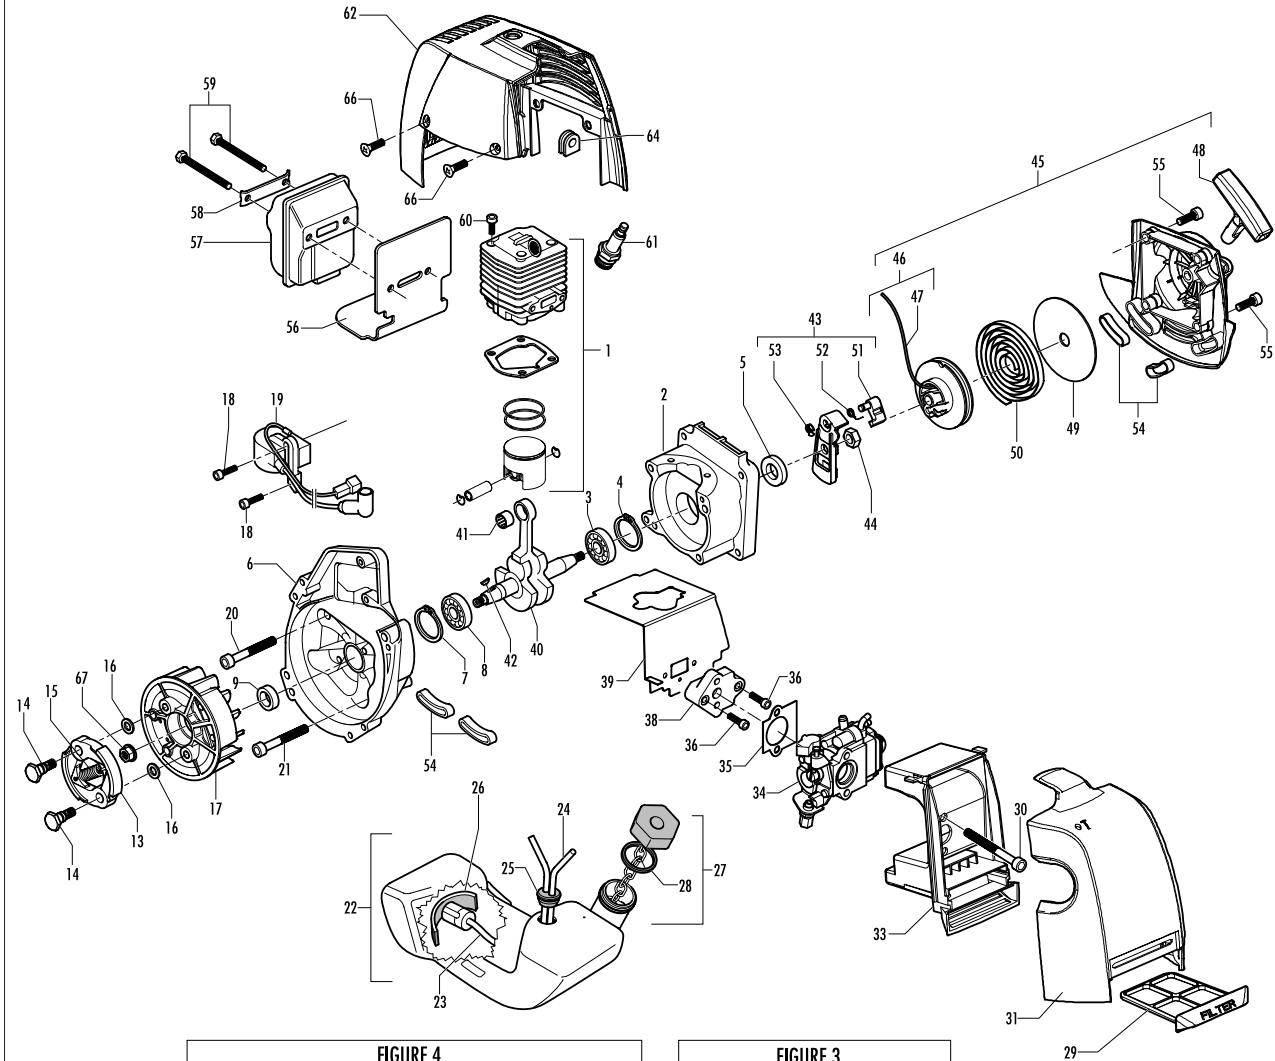

brand	MCCULLOCH

date	APR/03	SHEET 1/4

Model	Prefix
ELITE 3425	02

Product number
953900414

FIGURE 1