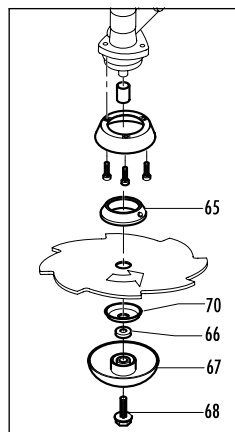

brand	MCCULLOCH

date	APR/03	SHEET 3/4

Model	Prefix
ELITE 3425	02

Product number
953900414

FIGURE 2