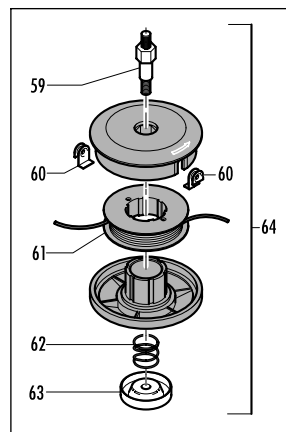

brand	MCCULLOCH

date	APR/03	SHEET 3/4

Model	Prefix
ELITE 3425	02

Product number
953900414

FIGURE 2