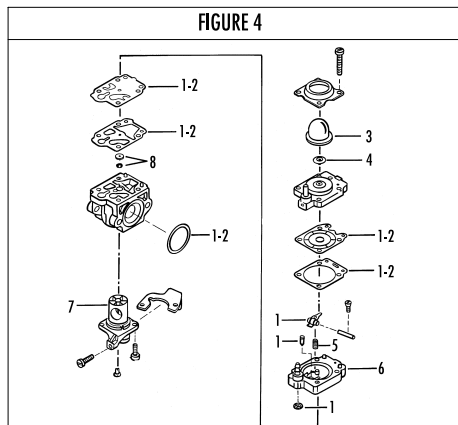

brand	MCCULLOCH

date	APR/03	SHEET 1/4

Model	Prefix
ELITE 3425	02

Product number
953900414

FIGURE 1