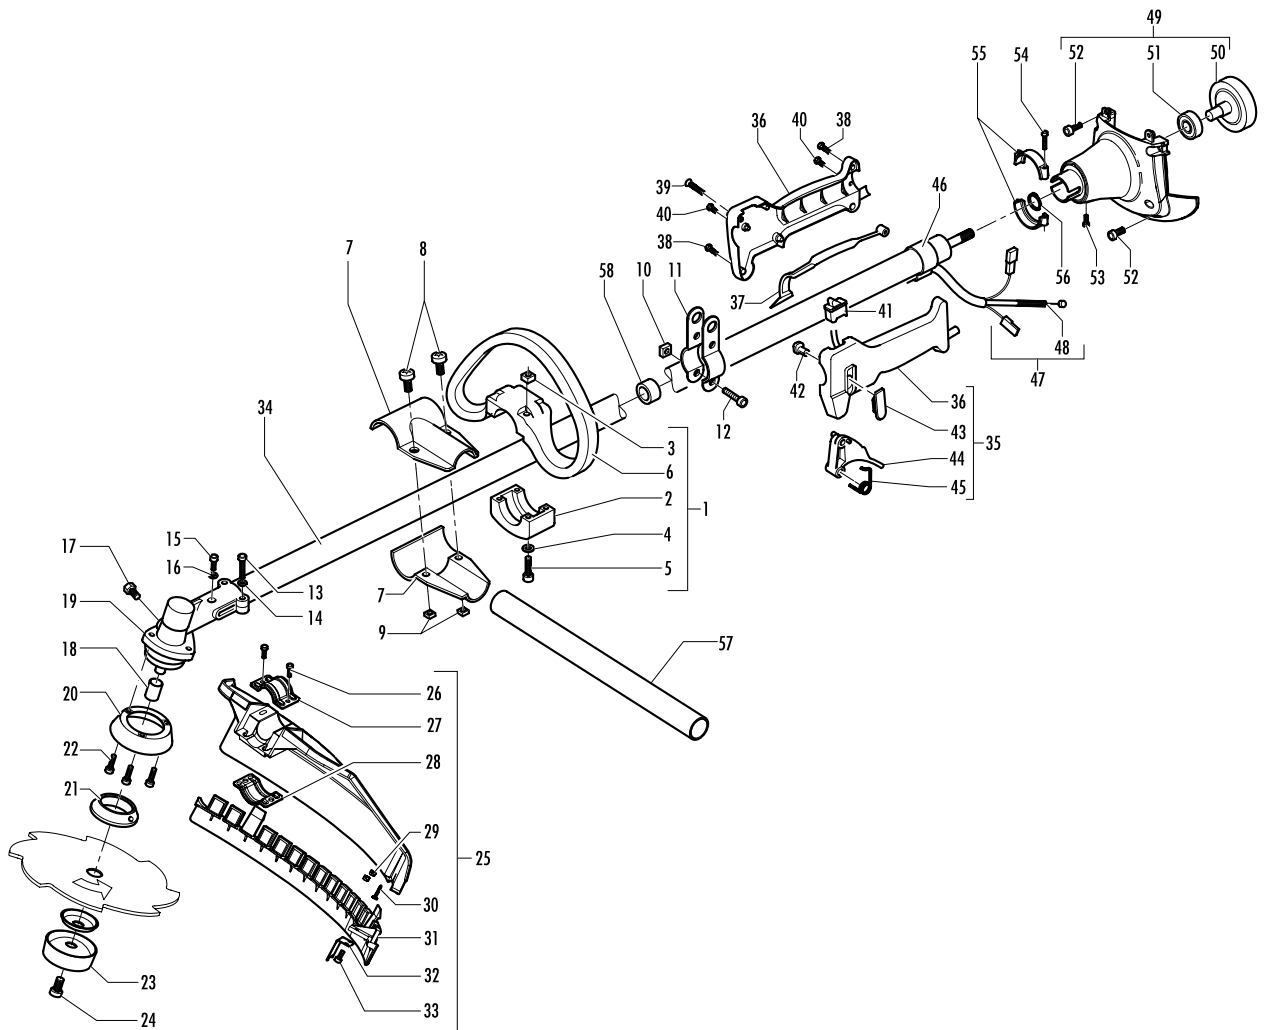

brand	MCCULLOCH

date	APR/03	SHEET 3/4

Model	Prefix
ELITE 3425	02

Product number
953900414

FIGURE 2