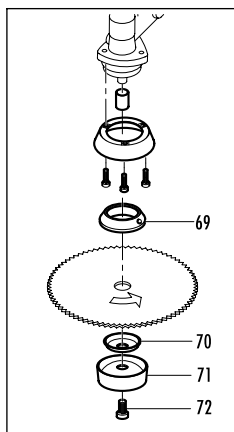

brand	MCCULLOCH

date	APR/03	SHEET 3/4

Model	Prefix
ELITE 3425	02

Product number
953900414

FIGURE 2