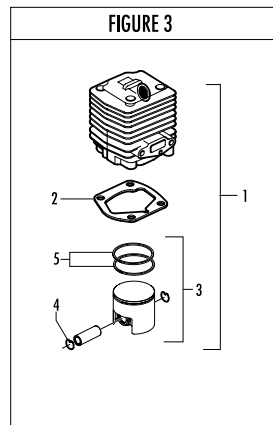

brand	MCCULLOCH

date	APR/03	SHEET 1/4

Model	Prefix
ELITE 3425	02

Product number
953900414

FIGURE 1