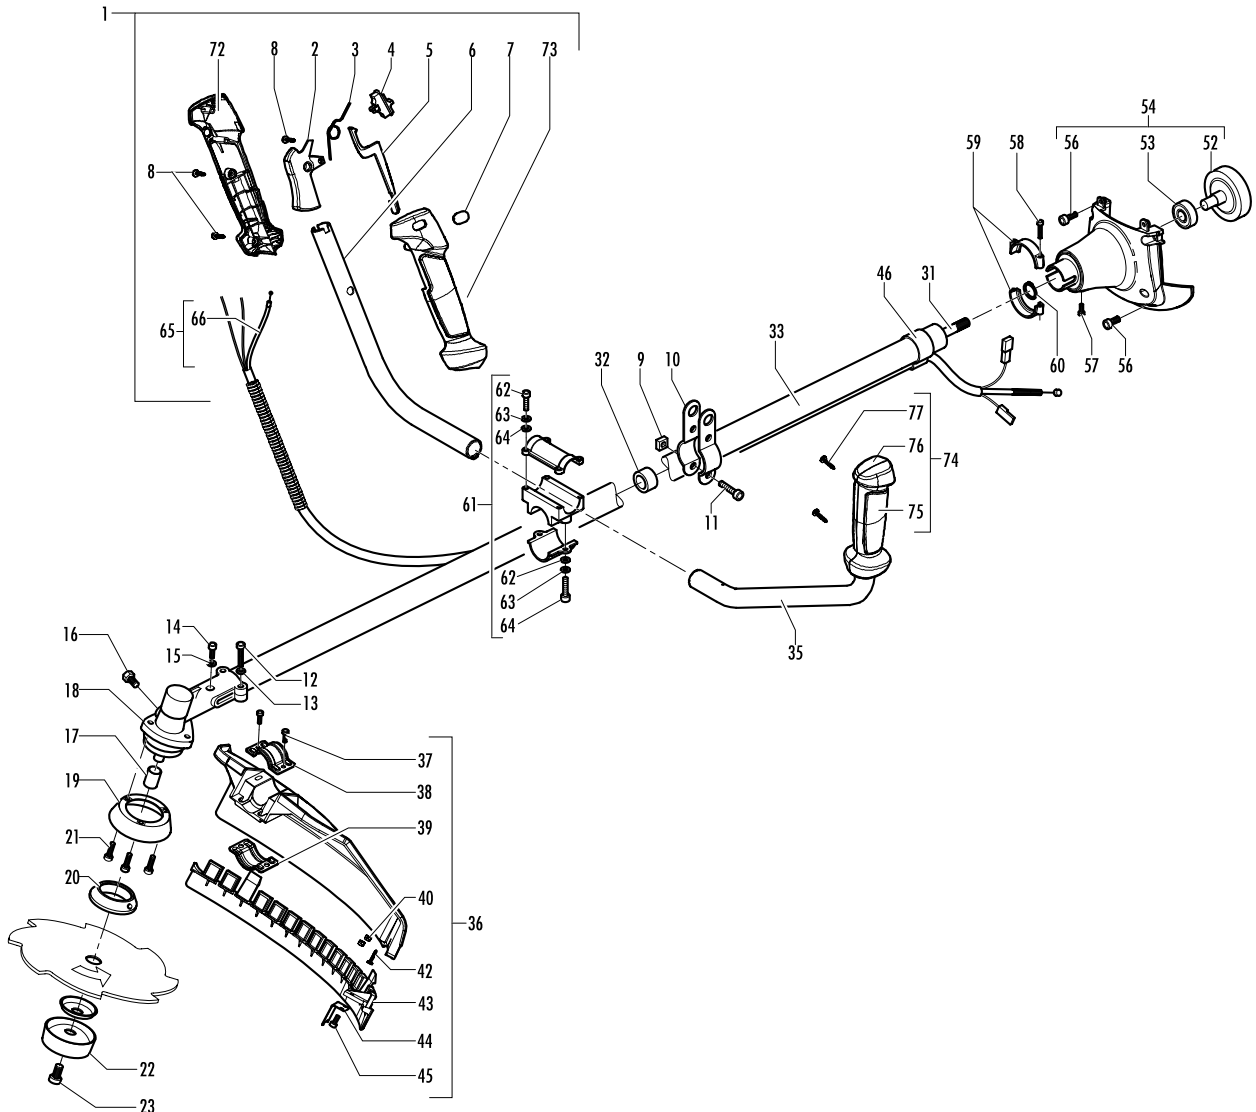

brand	MCCULLOCH

date	APR/03	SHEET 3/4

Model	Prefix
ELITE 3925	01

Product number
953900388

FIGURE 2