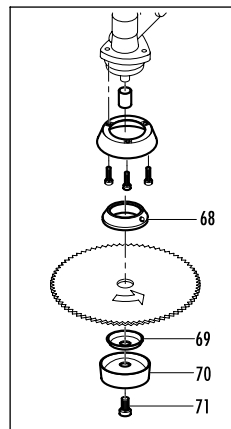

brand	MCCULLOCH

date	APR/03	SHEET 3/4

Model	Prefix
ELITE 3925	01

Product number
953900388

FIGURE 2