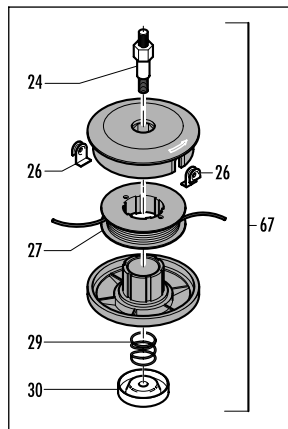

brand	MCCULLOCH

date	APR/03	SHEET 3/4

Model	Prefix
ELITE 3925	01

Product number
953900388

FIGURE 2