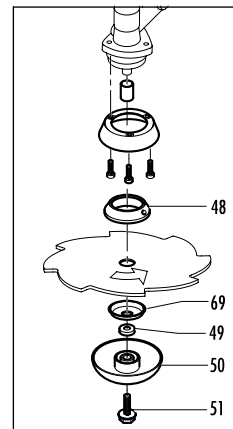

brand	MCCULLOCH

date	APR/03	SHEET 3/4

Model	Prefix
ELITE 3925	01

Product number
953900388

FIGURE 2