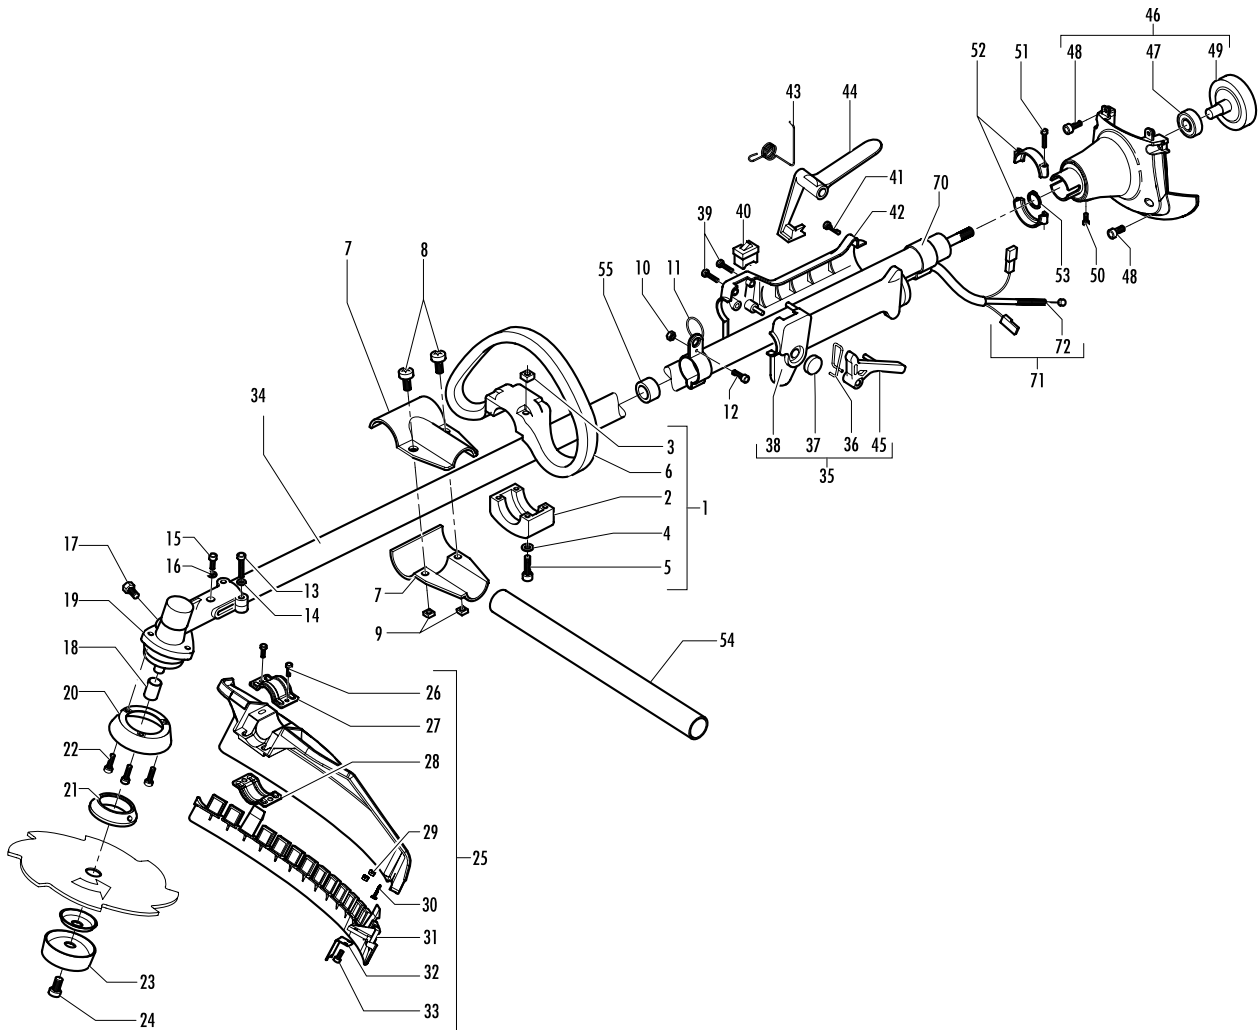

brand	MCCULLOCH

date	MAY/03	SHEET 3/4

Model	Prefix
ELITE 4230X	02

Product number
953900389

FIGURE 2