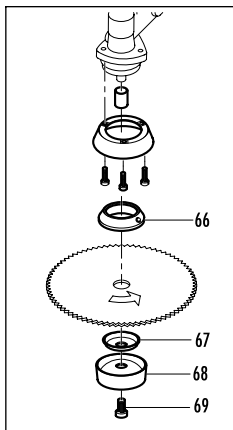

brand	MCCULLOCH

date	MAY/03	SHEET 3/4

Model	Prefix
ELITE 4230X	02

Product number
953900389

FIGURE 2