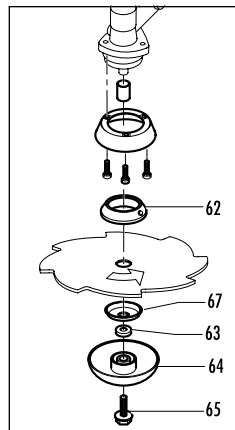

brand	MCCULLOCH

date	MAY/03	SHEET 3/4

Model	Prefix
ELITE 4230X	02

Product number
953900389

FIGURE 2