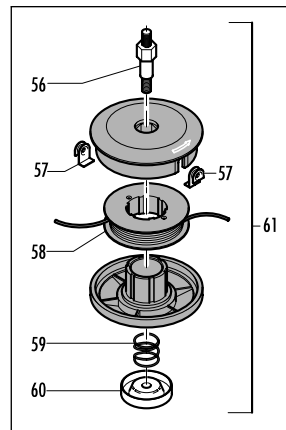

brand	MCCULLOCH

date	MAY/03	SHEET 3/4

Model	Prefix
ELITE 4230X	02

Product number
953900389

FIGURE 2