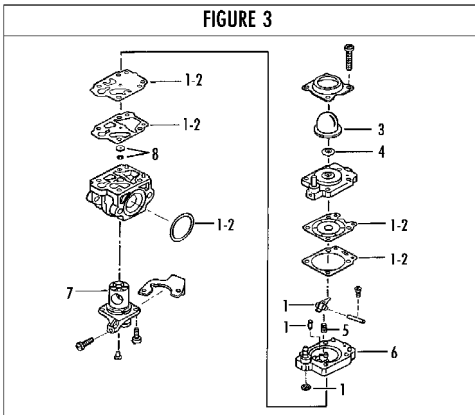

Factory: IIQ - Valmadrera	Product Group: OP 93
Publication Number: EIPL2004_VP0405008	Petrol Portable
Publication Date: 20/05/04	Sub Group 9433

Service

FIGURE 1

FIGURE 3

FIGURE 2

Item	P/N McC	P/N ELX	Qty	DESCRIPTION
FIGURE 1				
C	1	FIGURE 2		
	2	247936	1	Carter kit (starter)
	3	• 235900	1	ball bearing 6002 15/32/9
	4	• 235899	1	seeger ring
C	5	• 228872	1	seal 13-32-5 (S7)
	6	247935	1	Carter kit (flyweel)
	7	• 235899	1	seeger ring
	8	• 235900	1	ball bearing 6002 15/32/9
C	9	• 228872	1	seal 13-32-5 (S7)
B	13	248808	1	clutch assy
	14	• 242369	2	clutch rod
C	15	• 241270	1	clutch spring elite
	16	• 236956	2	washer
	17	242673	1	flywheel
	18	235806	2	screw M5 X 20 TCE
C	19	242783	1	ignition coil
	20	235808	2	screw M5 X 50 TCE
	21	235804	2	screw M5x30
C	22	241541	1	tank mix ass.
B	23	• 229809	1	hose-fuel mm245
B	24	• 229743	1	hose fuel mm150
C	25	• 235675	1	fueltank grommet
A	26	240452	1	pick up fuel
B	27	242484	1	fuel cap assy
A	28	• 236564	1	cap gasket
B	29	242581	1	air filter
	30	235808	2	screw M5 X 50 TCE
	31	242580	1	air filter cover
	33	249136	1	box air filter
C	34	FIGURE 3		
A	35	241281	1	gasket
	36	235806	2	screw M5 X 20 TCE
C	38	241481	1	carb. Spacer
C	39	242855	1	gasket
	40	241267	1	crankshaft ass'y
C	41	227329	1	bearing-needle
	43	242632	2	grommet fuel tank elite
	44	235218	1	nut M8
C	45	242806	1	starter assy
B	46	• 249163	1	pulley/rope
A	47	• 227703	1	rope
	48	• 240884	1	starter-handle
	49	• 227467	1	shield spring
B	50	• 227300	1	spring rewind
	51	• 242786	1	seeger
	52	• 227470	1	washer
	53	242800	1	starter pawl ass'y
B	54	• 241781	2	pawl
B	55	• 241782	2	spring
	56	• 111088	2	snap ring
C	57	241432	1	muffler assy elite
	58	• 227236	1	clamp
	59	• 227274	2	screw M5X60
	60	• 227259	2	washer
A	61	92878	1	spark plug RDJ6J
	62	249420	1	engine cover