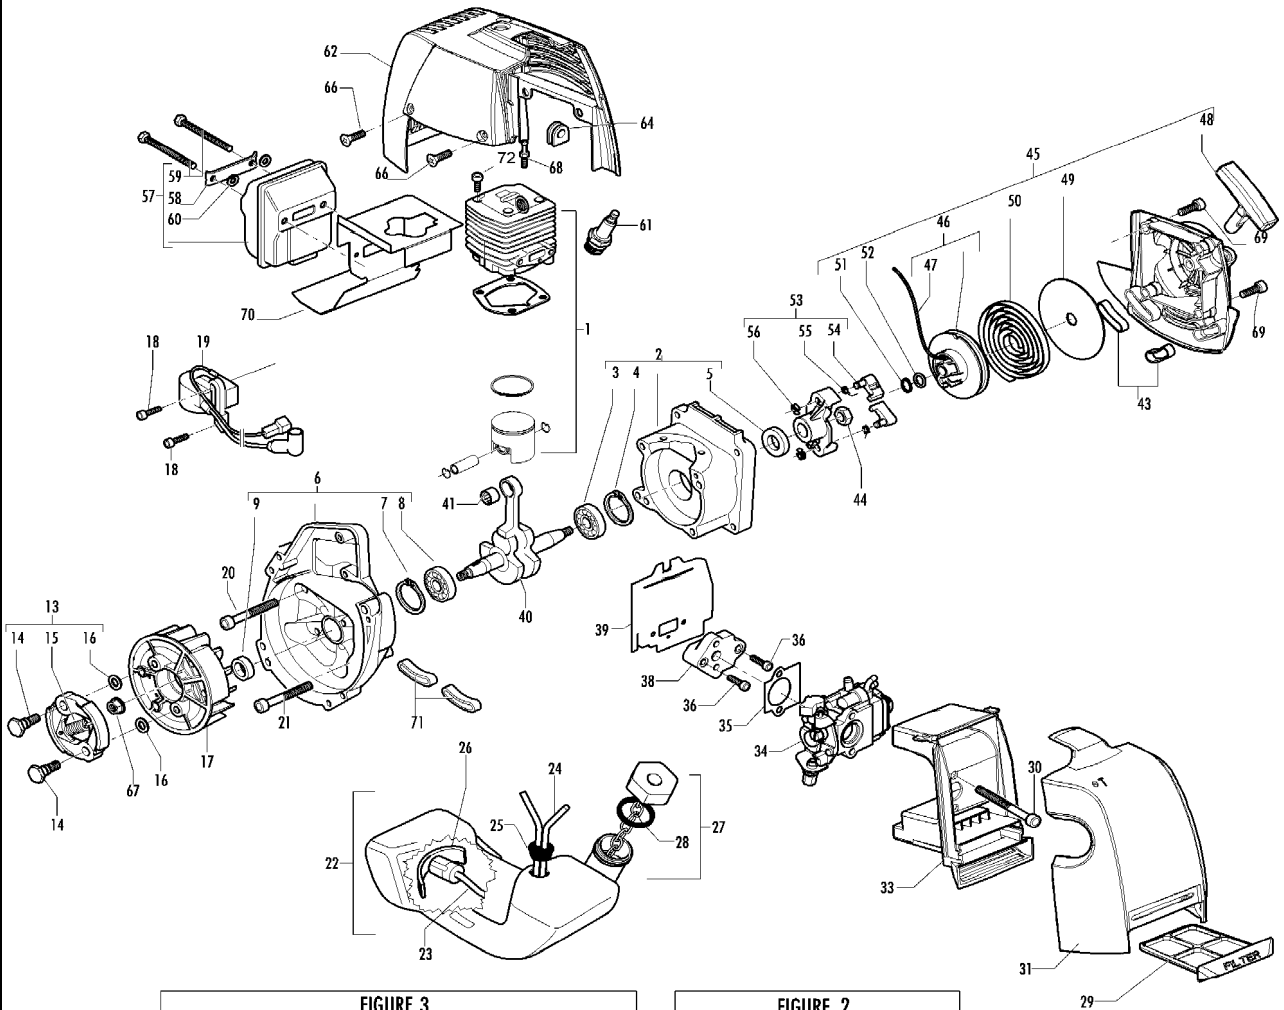

Factory: IIQ - Valmadrera	Product Group: OP 93
Publication Number: EIPL2004_VP0405008	Petrol Portable
Publication Date: 20/05/04	Sub Group 9433

Service

FIGURE 1

FIGURE 3

FIGURE 2

Item	P/N McC	P/N ELX	Qty	DESCRIPTION
FIGURE 1				
C	1	FIGURE 2		
	2	247936	1	Carter kit (starter)
	3	• 235900	1	ball bearing 6002 15/32/9
	4	• 235899	1	seeger ring
C	5	• 228872	1	seal 13-32-5 (S7)
	6	247935	1	Carter kit (flyweel)
	7	• 235899	1	seeger ring
	8	• 235900	1	ball bearing 6002 15/32/9
C	9	• 228872	1	seal 13-32-5 (S7)
B	13	248808	1	clutch assy
	14	• 242369	2	clutch rod
C	15	• 241270	1	clutch spring elite
	16	• 236956	2	washer
	17	242673	1	flywheel
	18	235806	2	screw M5 X 20 TCE
C	19	242783	1	ignition coil
	20	235808	2	screw M5 X 50 TCE
	21	235804	2	screw M5x30
C	22	241541	1	tank mix ass.
B	23	• 229809	1	hose-fuel mm245
B	24	• 229743	1	hose fuel mm150
C	25	• 235675	1	fueltank grommet
A	26	240452	1	pick up fuel
B	27	242484	1	fuel cap assy
A	28	• 236564	1	cap gasket
B	29	242581	1	air filter
	30	235808	2	screw M5 X 50 TCE
	31	242580	1	air filter cover
	33	249136	1	box air filter
C	34	FIGURE 3		
A	35	241281	1	gasket
	36	235806	2	screw M5 X 20 TCE
C	38	241481	1	carb. Spacer
C	39	242855	1	gasket
	40	241267	1	crankshaft ass'y
C	41	227329	1	bearing-needle
	43	242632	2	grommet fuel tank elite
	44	235218	1	nut M8
C	45	242806	1	starter assy
B	46	• 249163	1	pulley/rope
A	47	• 227703	1	rope
	48	• 240884	1	starter-handle
	49	• 227467	1	shield spring
B	50	• 227300	1	spring rewind
	51	• 242786	1	seeger
	52	• 227470	1	washer
	53	242800	1	starter pawl ass'y
B	54	• 241781	2	pawl
B	55	• 241782	2	spring
	56	• 111088	2	snap ring
C	57	241432	1	muffler assy elite
	58	• 227236	1	clamp
	59	• 227274	2	screw M5X60
	60	• 227259	2	washer
A	61	92878	1	spark plug RDJ6J
	62	249420	1	engine cover