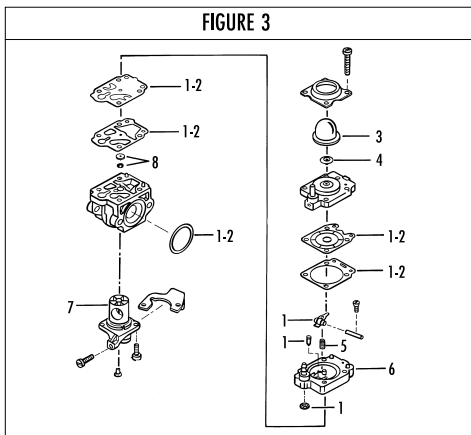

FIGURE 1

FIGURE 3

FIGURE 2

FIGURE 1

pos	P/N McC	P/N ELX	Qty	DESCRIPTION
C 1	FIGURE 2			
2	247936	538247936	1	Carter kit (starter)
3	• 235900	538235900	1	ball bearing 6002 15/32/9
4	• 235899	538235899	1	seeger ring
C 5	• 228872	538228872	1	seal 13-32-5 (S7)
6	247935	538247935	1	Carter kit (flywheel)
7	• 235899	538235899	1	seeger ring
8	• 235900	538235900	1	ball bearing 6002 15/32/9
C 9	• 228872	538228872	1	seal 13-32-5 (S7)
B 13	248808	538248808	1	clutch assy
14	• 242369	538242369	2	clutch rod
C 15	• 241270	538241270	1	clutch spring elite
16	• 236956	538236956	2	washer
17	241240	538241240	1	flywheel
18	235806	538235806	2	screw M5 X 20 TCE
C 19	242783	538242783	1	ignition coil
20	235808	538235808	2	screw M5 X 50 TCE
21	235804	538235804	2	screw M5x30
C 22	241541	538241541	1	tank mix ass.
B 23	• 229809	538229809	1	fuel hose mm245 blue
B 24	• 229743	538229743	1	fuel hose mm150
C 25	• 235675	538235675	1	fuel tank grommet
A 26	240452	538240452	1	pick up fuel
B 27	242484	538242484	1	fuel cap assy
A 28	• 236564	538236564	1	cap gasket
B 29	242581	538242581	1	air filter
30	235808	538235808	2	screw M5 X 50 TCE
31	242580	538242580	1	air filter cover
33	249136	538249136	1	filter housing
C 34	FIGURE 3			
A 35	241281	538241281	1	gasket
36	235806	538235806	2	screw M5 X 20 TCE
C 38	241481	538241481	1	carb. Spacer
C 39	242855	538242855	1	gasket
40	241266	538241266	1	crankshaft ass'y
C 41	235742	538235742	1	bearing-needle
C 42	227631	538227631	1	key
43	242632	538242632	2	fuel tank grommet (starter)
44	235218	538235218	1	nut M8