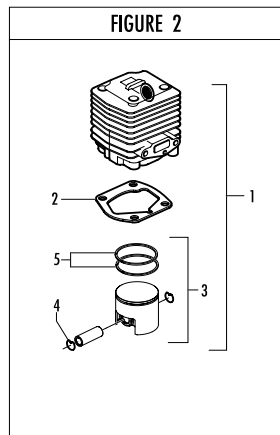

FIGURE 1

FIGURE 3

FIGURE 2

FIGURE 1

pos	P/N McC	P/N ELX	Qty	DESCRIPTION
C 1	FIGURE 2			
2	247936	538247936	1	Carter kit (starter)
3	• 235900	538235900	1	ball bearing 6002 15/32/9
4	• 235899	538235899	1	seeger ring
C 5	• 228872	538228872	1	seal 13-32-5 (S7)
6	247935	538247935	1	Carter kit (flywheel)
7	• 235899	538235899	1	seeger ring
8	• 235900	538235900	1	ball bearing 6002 15/32/9
C 9	• 228872	538228872	1	seal 13-32-5 (S7)
B 13	248808	538248808	1	clutch assy
14	• 242369	538242369	2	clutch rod
C 15	• 241270	538241270	1	clutch spring elite
16	• 236956	538236956	2	washer
17	241240	538241240	1	flywheel
18	235806	538235806	2	screw M5 X 20 TCE
C 19	242783	538242783	1	ignition coil
20	235808	538235808	2	screw M5 X 50 TCE
21	235804	538235804	2	screw M5x30
C 22	241541	538241541	1	tank mix ass.
B 23	• 229809	538229809	1	fuel hose mm245 blue
B 24	• 229743	538229743	1	fuel hose mm150
C 25	• 235675	538235675	1	fuel tank grommet
A 26	240452	538240452	1	pick up fuel
B 27	242484	538242484	1	fuel cap assy
A 28	• 236564	538236564	1	cap gasket
B 29	242581	538242581	1	air filter
30	235808	538235808	2	screw M5 X 50 TCE
31	242580	538242580	1	air filter cover
33	249136	538249136	1	filter housing
C 34	FIGURE 3			
A 35	241281	538241281	1	gasket
36	235806	538235806	2	screw M5 X 20 TCE
C 38	241481	538241481	1	carb. Spacer
C 39	242855	538242855	1	gasket
40	241266	538241266	1	crankshaft ass'y
C 41	235742	538235742	1	bearing-needle
C 42	227631	538227631	1	key
43	242632	538242632	2	fuel tank grommet (starter)
44	235218	538235218	1	nut M8