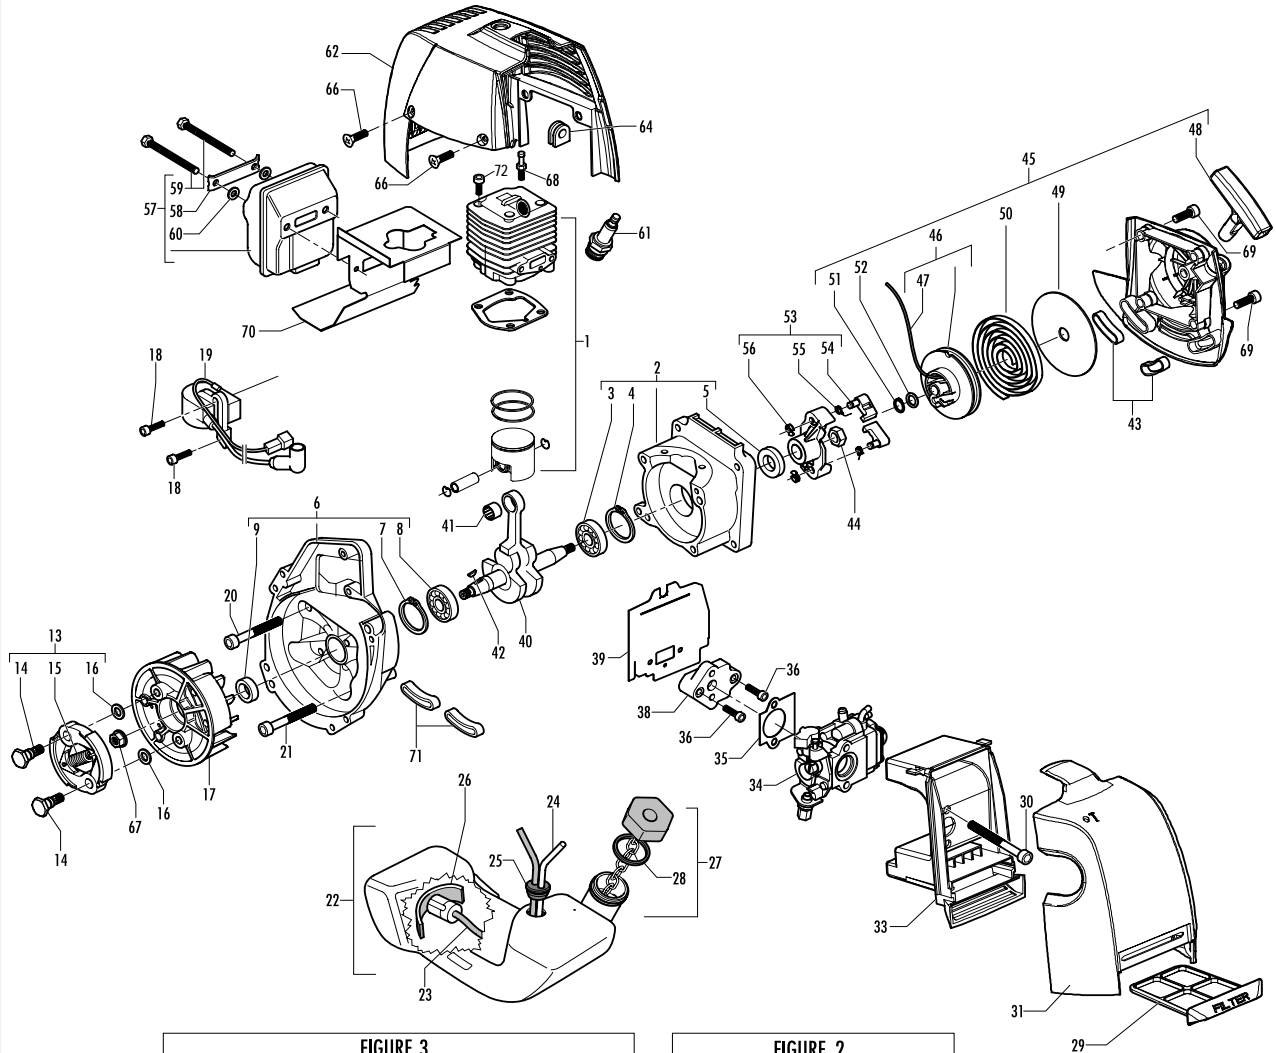

FIGURE 1

FIGURE 3

FIGURE 2

FIGURE 1

pos	P/N McC	P/N ELX	Qty	DESCRIPTION
C 1	FIGURE 2			
2	247936	538247936	1	Carter kit (starter)
3	• 235900	538235900	1	ball bearing 6002 15/32/9
4	• 235899	538235899	1	seeger ring
C 5	• 228872	538228872	1	seal 13-32-5 (S7)
6	247935	538247935	1	Carter kit (flywheel)
7	• 235899	538235899	1	seeger ring
8	• 235900	538235900	1	ball bearing 6002 15/32/9
C 9	• 228872	538228872	1	seal 13-32-5 (S7)
B 13	248808	538248808	1	clutch assy
14	• 242369	538242369	2	clutch rod
C 15	• 241270	538241270	1	clutch spring elite
16	• 236956	538236956	2	washer
17	241240	538241240	1	flywheel
18	235806	538235806	2	screw M5 X 20 TCE
C 19	242783	538242783	1	ignition coil
20	235808	538235808	2	screw M5 X 50 TCE
21	235804	538235804	2	screw M5x30
C 22	241541	538241541	1	tank mix ass.
B 23	• 229809	538229809	1	fuel hose mm245 blue
B 24	• 229743	538229743	1	fuel hose mm150
C 25	• 235675	538235675	1	fuel tank grommet
A 26	240452	538240452	1	pick up fuel
B 27	242484	538242484	1	fuel cap assy
A 28	• 236564	538236564	1	cap gasket
B 29	242581	538242581	1	air filter
30	235808	538235808	2	screw M5 X 50 TCE
31	242580	538242580	1	air filter cover
33	249136	538249136	1	filter housing
C 34	FIGURE 3			
A 35	241281	538241281	1	gasket
36	235806	538235806	2	screw M5 X 20 TCE
C 38	241481	538241481	1	carb. Spacer
C 39	242855	538242855	1	gasket
40	241266	538241266	1	crankshaft ass'y
C 41	235742	538235742	1	bearing-needle
C 42	227631	538227631	1	key
43	242632	538242632	2	fuel tank grommet (starter)
44	235218	538235218	1	nut M8