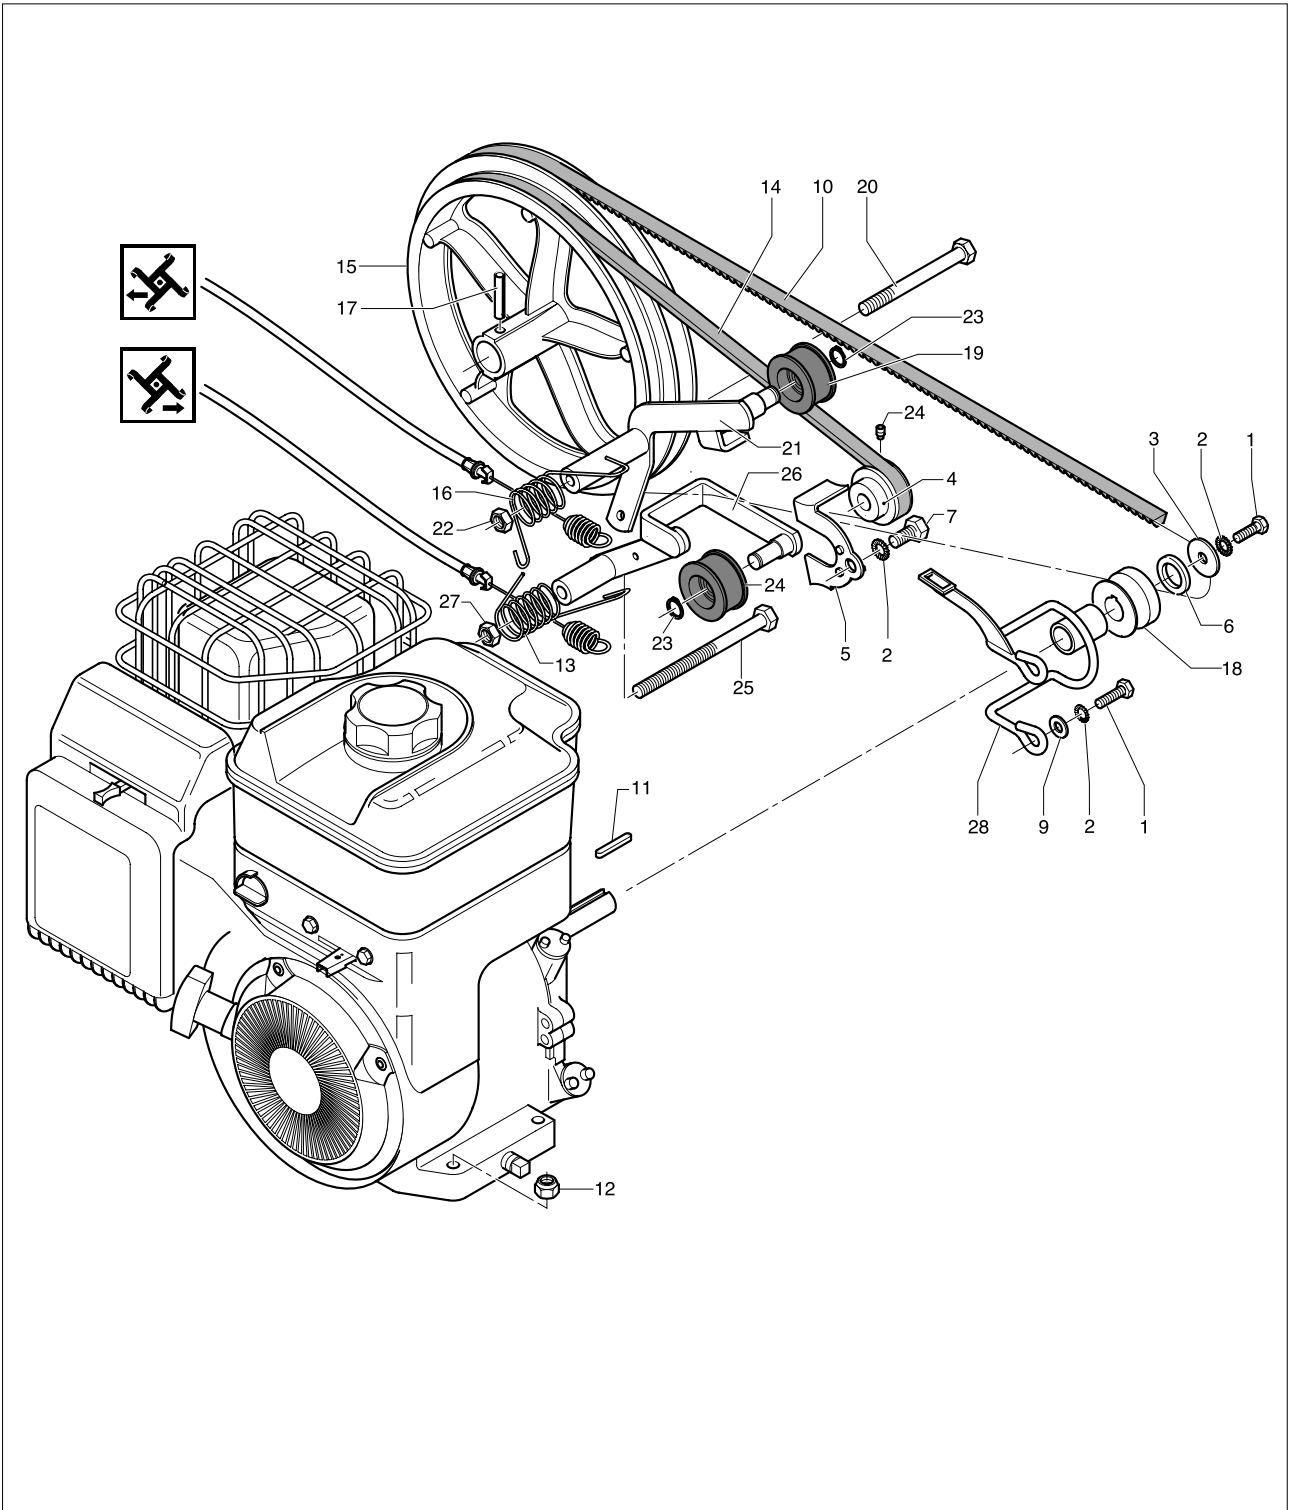

brand	MC CULLOCH - PARTNER

date	MAR/04	SHEET 3/4

Model

Product number

FT 5054 RB
PFT 5054 RB

9538783-18
9538781-12