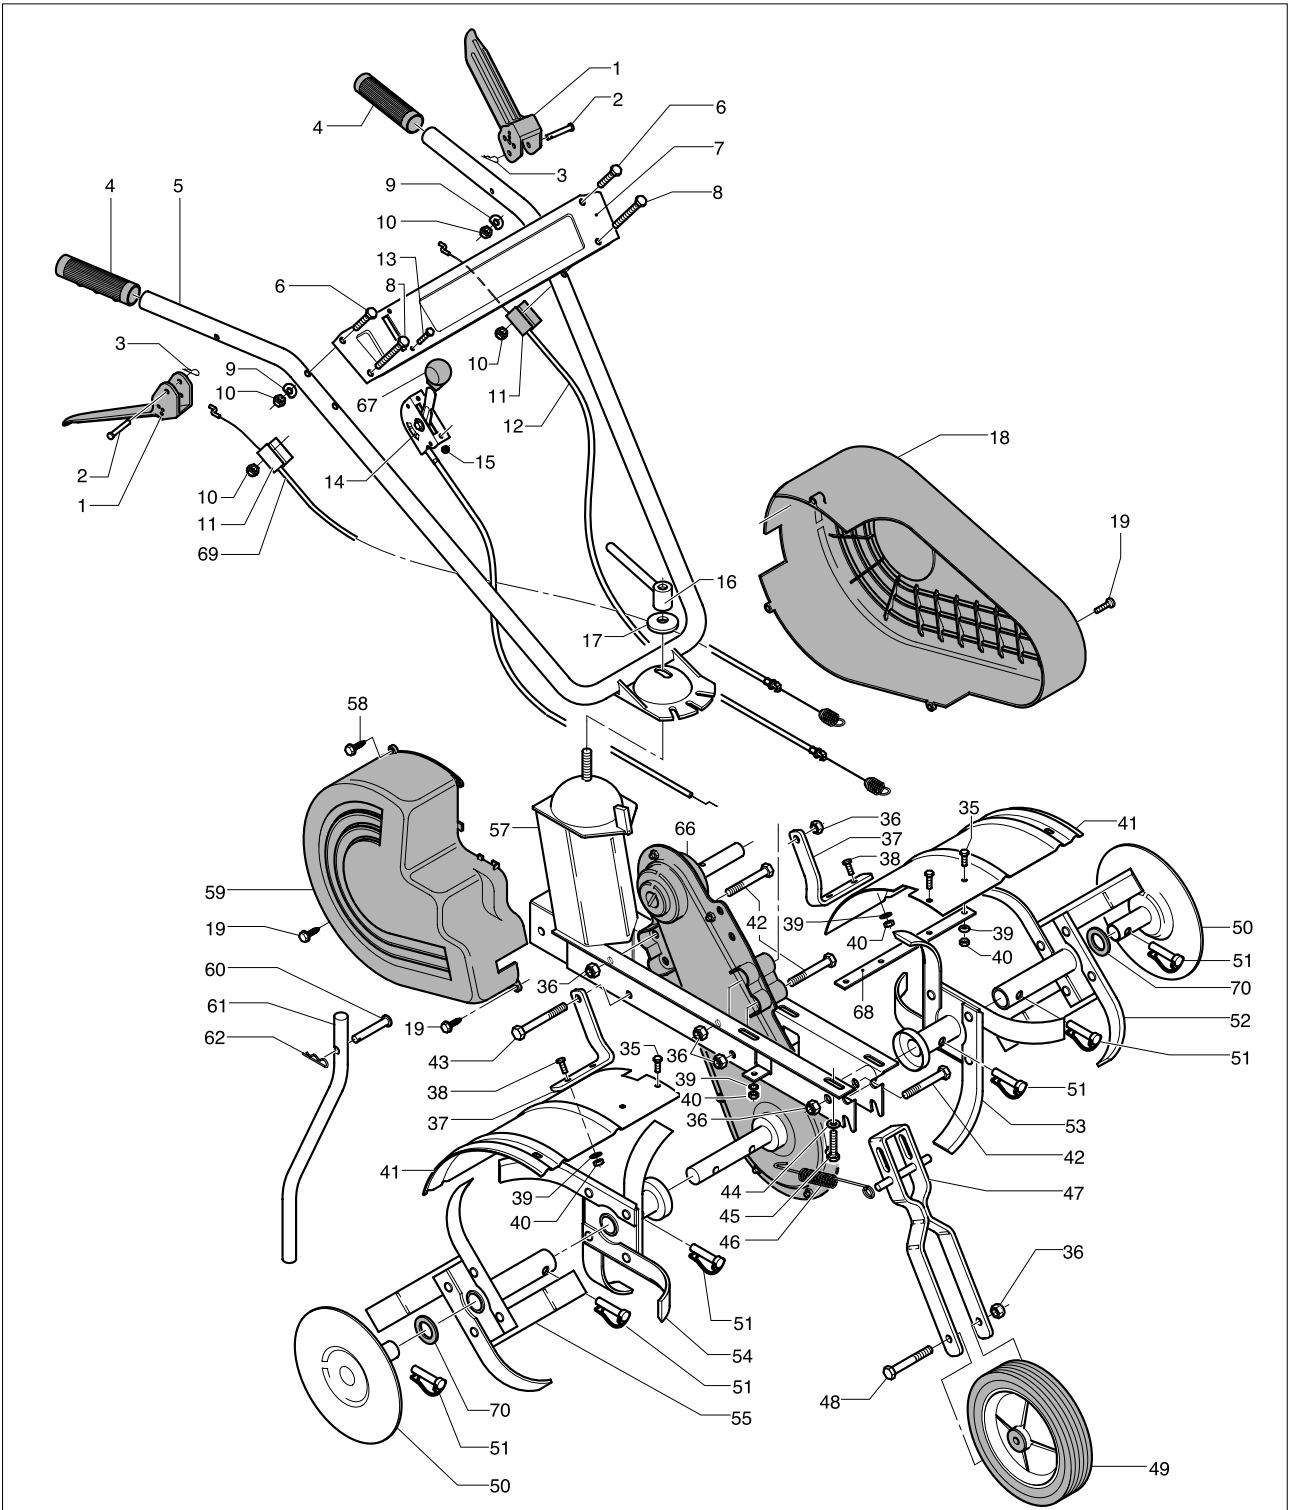

brand	MC CULLOCH - PARTNER

date	MAR/04	SHEET 1/4

Model

FT 5054 RB
PFT 5054 RB

Product number

9538783-18
9538781-12