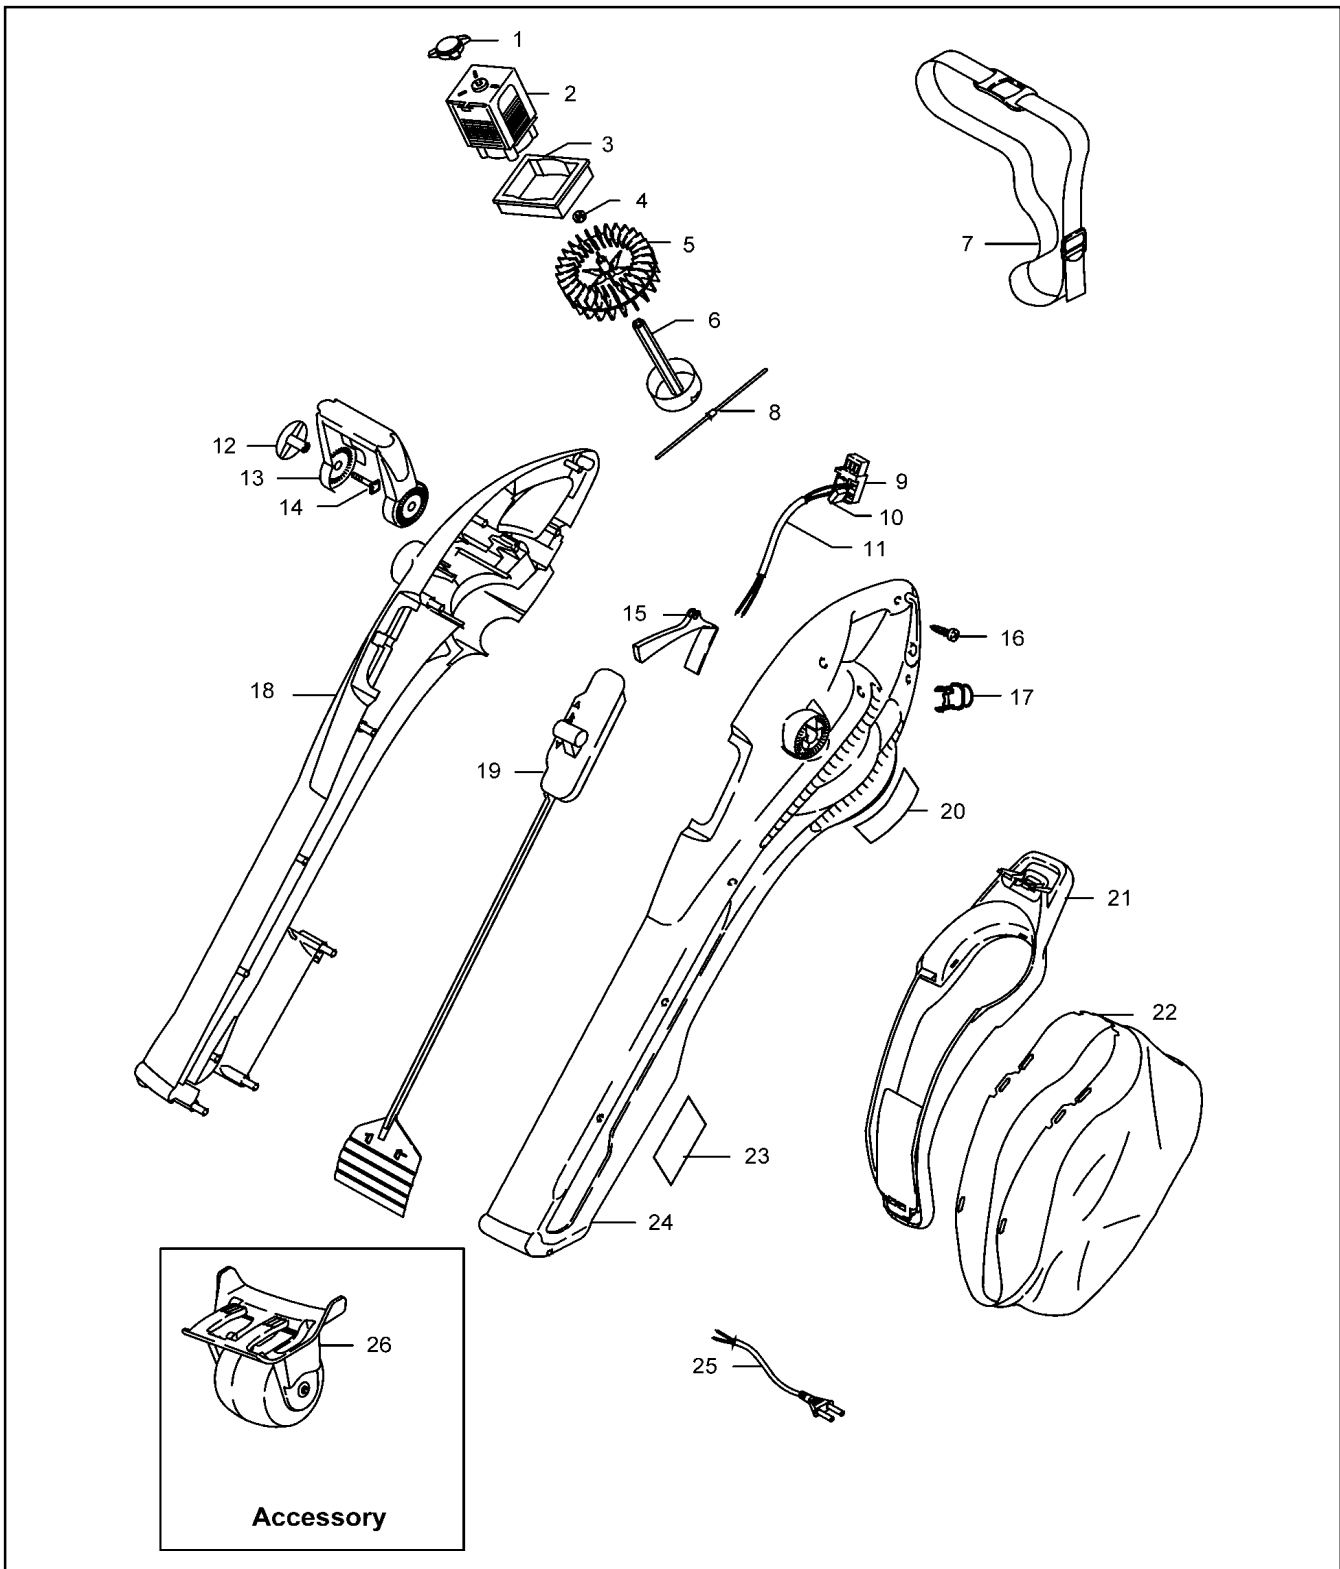

brand **McCulloch**

date **21.05.2003** Sheet **1/2**

Publication No. **AP0305001**

Model

McCulloch LS 2200

Product Number

9648632-62

brand	McCulloch
-------	-----------

date	21.05.2003	Sheet 2/2
------	------------	-----------

McCulloch LS 2200

pos	Part No	Description	Qty	pos	Part No	Description	Qty
1	5138591-00/2	Bush	1				
2	5117899-48/3	Motor	1				
3	5138592-00/0	Suspension ring	1				
4	5149164-00/5	Washer	1				
5	5118377-60/4	Fan	1				
6	5119308-68/1	Cutting Head	1				
7	5139366-00/8	Strap	1				
8	5138593-80/0	Shredding Line	1				
		Pre Pack x5					
9	5138609-00/2	Switch	1				
10	5149866-00/5	Capacitor	1				
11	5138604-01/1	Internal Lead	1				
		Assembly					
12	5127577-68/1	Wing Knob	2				
13	5118099-68/7	Front Handle	1				
14	5148859-01/9	Bolt	2				
15	5128037-68/5	Switch Actuator	1				
16	5146672-00/0	Screw	12				
17	5127732-68/2	Cord Anchor	1				
18	5149841-06/5	Clamshell Kit	1				
19	5106849-68/9	Valve Mechanism	1				
20	5138370-01/9	Warning Label	1				
21	5130587-68/5	Bag Frame	1				
		Assembly					
22	5106848-00/4	Debris Bag	1				
23	5131135-00/5	Model Label	1				
24	5149841-06/5	Clamshell Kit	1				
25	5147000-40/9	Lead	1				
26	5118400-00/0	Wheel Assembly	1				