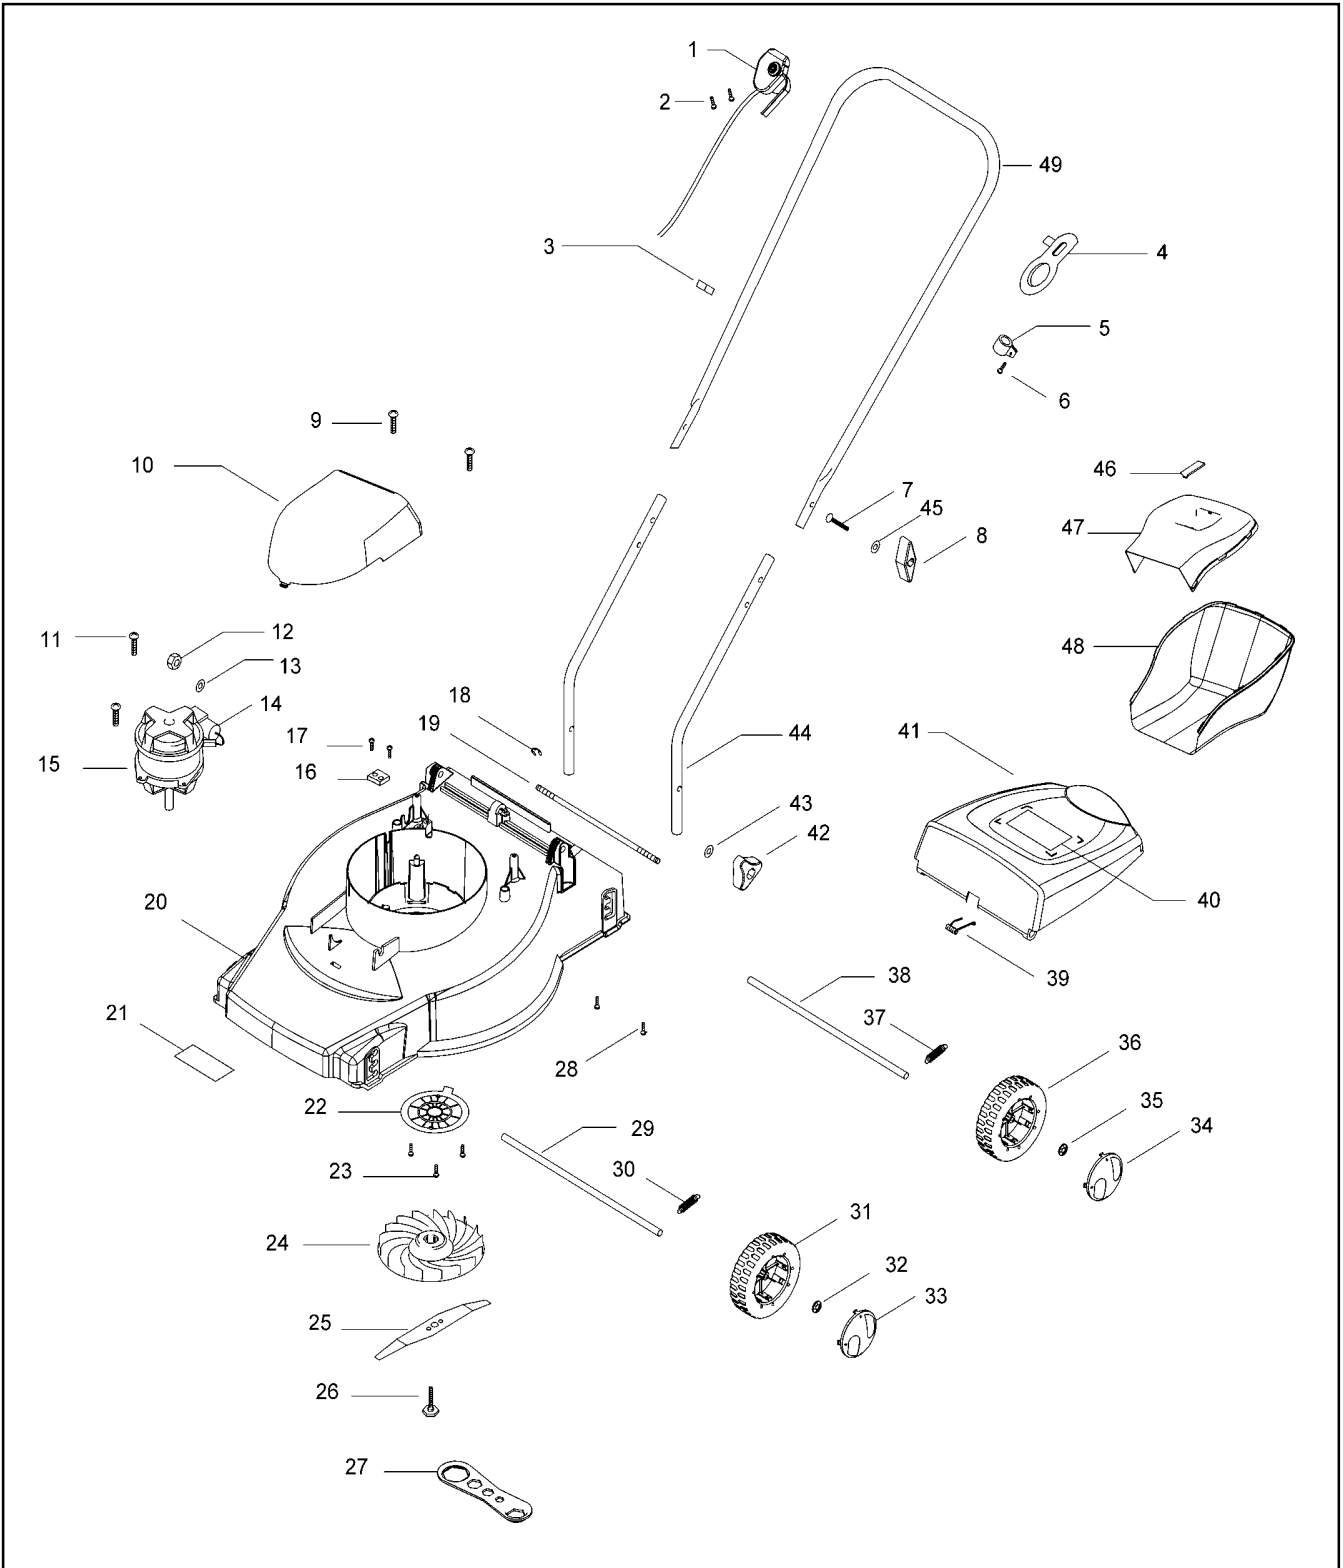

brand **McCulloch**

date **25.02.03** Sheet **1/2**

Publication No. **P0302008**

**Model**

**M1033E**

**Product Number**

**9643204-64**

brand	McCulloch
-------	-----------

date	25.02.03	Sheet 2/2
------	----------	-----------

M1033E
--------

pos	Part No	Description	Qty	pos	Part No	Description	Qty
1	5107117-00/3	Kit Switchbox	1	36	5119445-67/3	Wheel	2
2	5148085-00/3	Screw	2	37	5312049-74/4	Spring	1
3	5138574-00/8	Cable clip	2	38	5130971-00/4	Axle	1
4	5312070-51/8	Cord Guide	1	39	5312061-39/2	Spring	1
5	5312049-84/3	Locking ring	1	40	5138587-00/0	Warning label	1
6	5169307-01/3	Screw	1	41	5107067-69/5	Safety flap	1
7	5149198-01/1	Bolt	2	42	5119565-00/9	Kit Wing knob	2
8	5119563-00/4	Kit Wing knob	2	43	5140266-03/1	Washer	2
9	5149753-01/3	Screw	2	44	5119470-67/1	Lower Handle	2
10	5119398-67/4	Motor cover	1	45	5164491-01/0	Washer	2
11	5130974-00/8	Screw	2	46	5130980-67/4	Handle grassbox	1
12	5149106-00/6	Nut	1	47	5107064-67/5	Grassbox upper	1
13	5139099-00/5	Toothlock washer	1	48	5107066-67/1	Grassbox lower	1
14	5131107-06/1	Capacitor motor	1	49	5119469-67/3	Handle upper	1
		Leroy somer					
	5131107-05/3	Capacitor motor	1				
		Memaf					
15	5119534-00/5	Motor kit	1				
16	5140705-00/4	Clamp	1				
17	5149753-01/3	Screw	2				
18	5131041-00/5	E clip	1				
19	5131038-00/1	Tie rod	1				
20	5107061-69/8	Deck	1				
21	5131052-01/0	Model label	1				
22	5128194-68/4	Finger protection plate	1				
23	5149753-01/3	Screw	3				
24	5119495-00/9	Impeller	1				
25	5119494-00/2	Blade	1				
26	5131064-00/7	Blade bolt	1				
27	5312103-61/6	Spanner	1				
28	5149753-04/7	Screw	2				
29	5130971-00/4	Axle	1				
30	5312049-74/4	Spring	1				
31	5119447-67/9	Wheel	2				
32	5149679-00/2	Starlock Washer	2				
33	5119448-69/3	Hub cap	2				
34	5119446-69/7	Hub cap	2				
35	5149679-00/2	Starlock Washer	2				