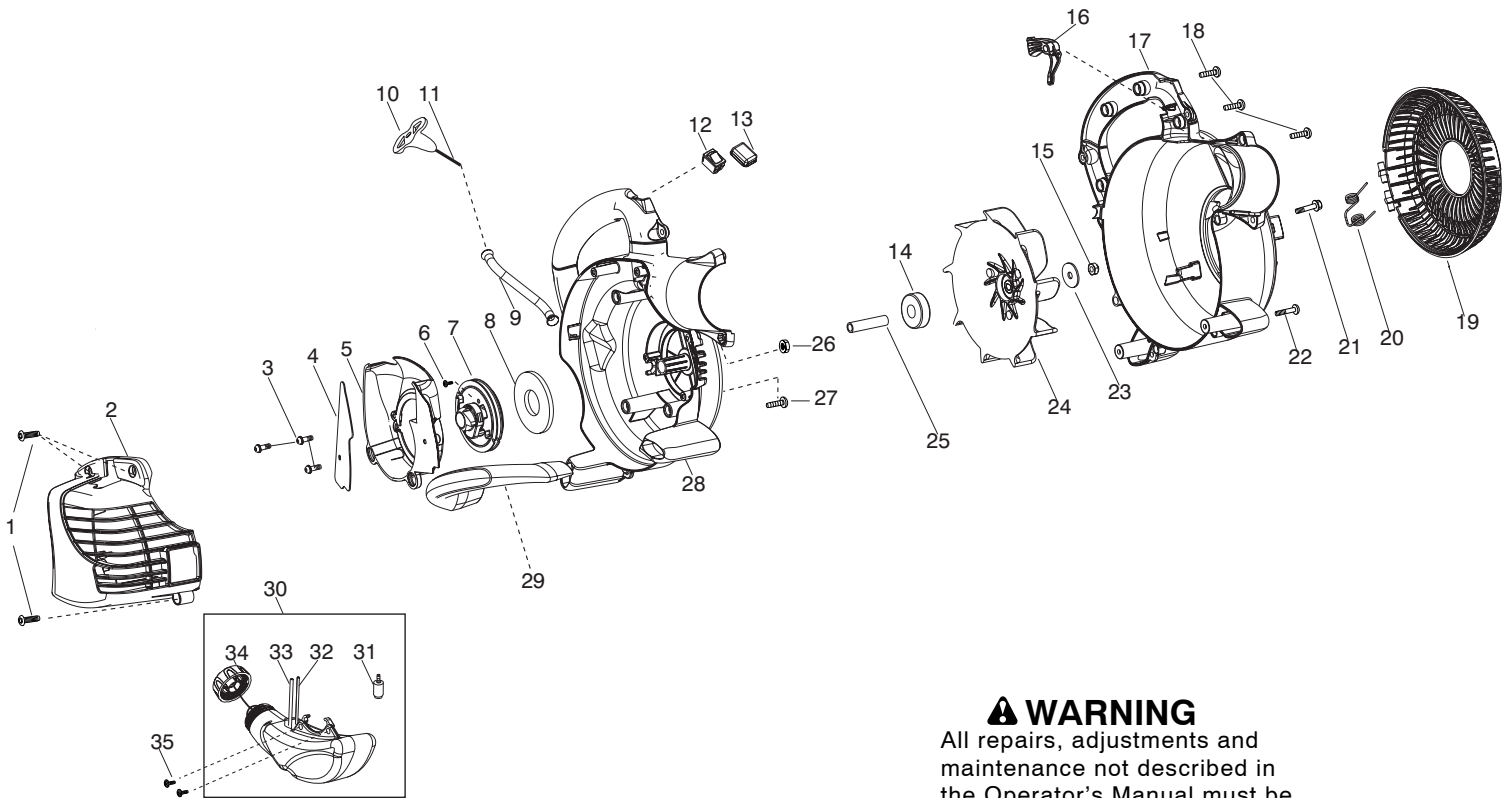

Parts List No. 545164347		PARTS LIST	MODEL M325	
Date 12/19/07	NEW		NOTE : Illustration may differ from actual model due to design changes.	Page: 1

⚠ WARNING

All repairs, adjustments and maintenance not described in the Operator's Manual must be performed by Qualified Service Personnel.

Ref.	Part No.	Description	Ref.	Part No.	Description
1.	530015814	Screw	24.	545113601	Assy-Impeller
2.	545135806	Assy - Engine Cover	25.	545113701	Spacer - Flywheel
3.	530015880	Screw	26.	530015197	Nut
4.	545134001	Shield - Baffle	27.	530016386	Screw
5.	545099101	Baffle	28.	545100903	Assy-Scroll Assy. RH (Incl. 14)
6.	530016391	Screw	29.	545101201	Handle - Vac
7.	545081852	Kit - Starter Pulley	30.	545100401	Assy - Fuel Tank (Incl. 31,32,33,34)
8.	530042086	Spring - Starter	31.	530095646	Assy - Fuel Pickup
9.	545107101	Tube - Starter Rope	32.	530069247	Kit - Fuel Line (carb/purge)
10.	530054834	Handle - starter	33.	530069216	Kit - Fuel Line (tank/purge)
11.	545081833	Kit - Rope	34.	530057973	Assy - Fuel Cap w/retainer
12.	545081830	Kit - Switch (momentary) (Incl. 13)	35.	530016445	Screw - Fuel Tank Retainer
13.	545128201	Protector - Switch	Not Shown		
14.	545099001	Bearing	-----	Manual	
15.	545116201	Nut - Lock	545154797	ENG/SP/FR	
16.	545113803	Trigger - Throttle	545167601	Russian	
17.	545134103	Assy - Scroll LH (Incl. 19,20)	545167702	Decal - Warning CE	
18.	530015814	Screw	530402633	Decal - Screw Warning	
19.	545100801	Door- Vac			
20.	545115601	Spring - Vac Door			
21.	545003502	Screw			
22.	530016406	Screw - Handle Vac			
23.	545109901	Washer - Impeller			

✓ = New Part Number For This IPL

★ = Refer to the Service Reference Indicated for more information.(Located at the END of the IPL)