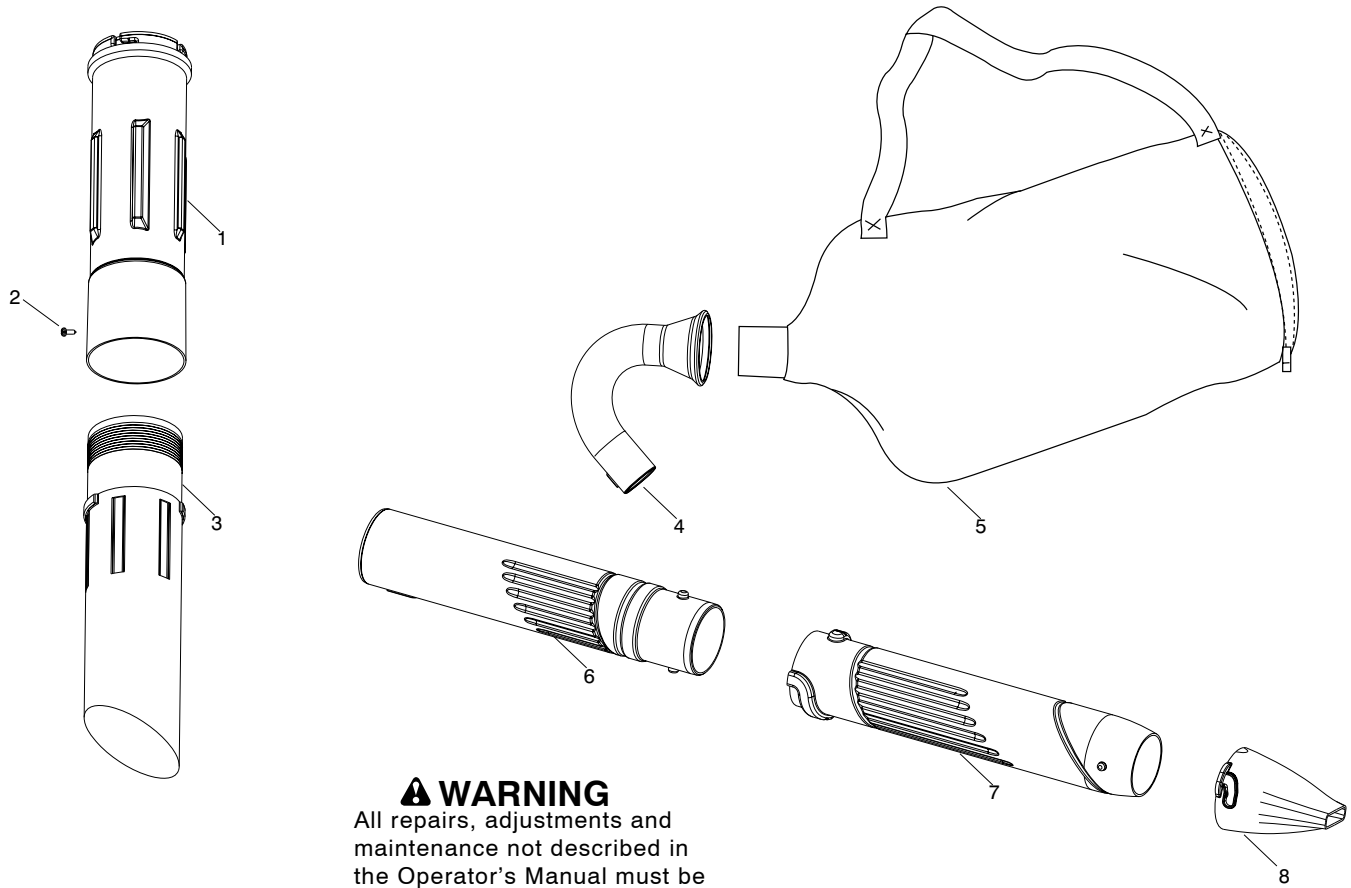

Parts List No. 545164347		 McGULLOUGH PARTS LIST	MODEL M325	
Date 12/19/07	NEW		NOTE : Illustration may differ from actual model due to design changes.	Page: 3

⚠ WARNING

All repairs, adjustments and maintenance not described in the Operator's Manual must be performed by Qualified Service Personnel.

Ref.	Part No.	Description
1.	545099401	Tube - Upper Vac
2.	545144101	Screw
3.	545141001	Tube - Lower Vac
4.	545116601	Tube - J
5.	530095564	Assy - Vac Bag
6.	545167801	Tube - Upper Blower w/barrier
7.	545100601	Tube - Lower Blower
8.	545151201	Nozzle - High Speed

✓ = New Part Number For This IPL

★ = Refer to the Service Reference Indicated for more information.(Located at the END of the IPL)