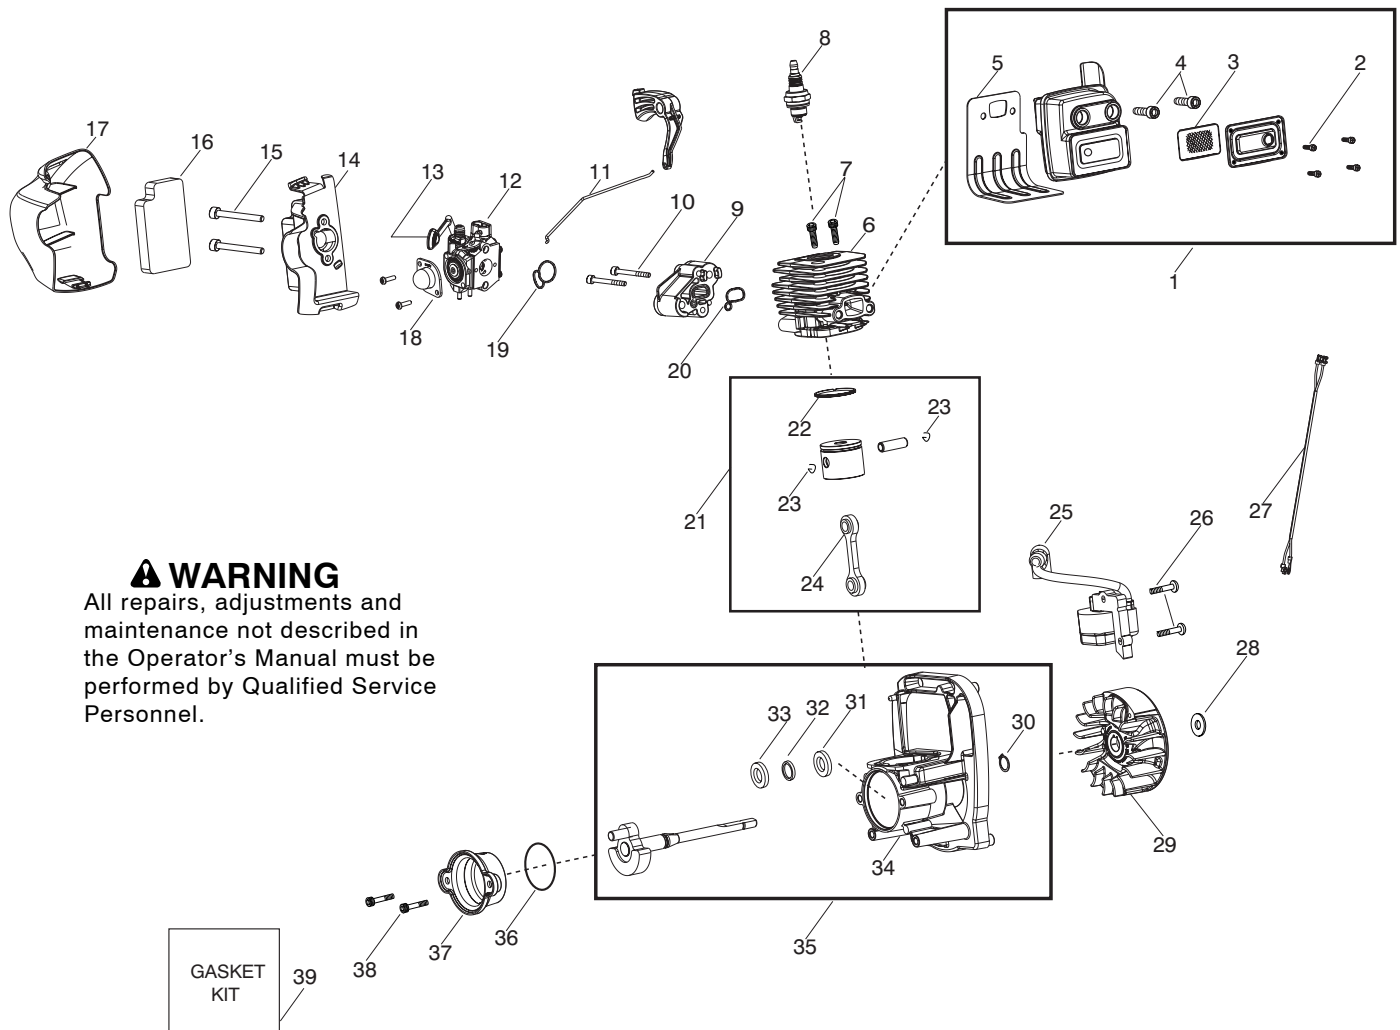

Parts List No. 545164347		 McGULLOGH PARTS LIST	MODEL M325
Date 12/19/07	NEW		Page: 2
NOTE : Illustration may differ from actual model due to design changes.			

⚠ WARNING
All repairs, adjustments and maintenance not described in the Operator's Manual must be performed by Qualified Service Personnel.

Ref.	Part No.	Description	Ref.	Part No.	Description
1.	545090002	Assy - Muffler (Incl. 2,3,4,5)	21.	545081864	Kit - Piston / Connecting Rod (Incl. 22,23,24)
2.	530015241	Screw	22.	530012472	Ring - Piston
3.	545081845	Kit - Spark Screen	23.	530015162	Retainer - Wrist Pin
4.	530058982	Bolt	24.	545081865	Kit - Assy. Connecting Rod
5.	545081832	Gasket-Muffler (gasket kit)	25.	545158001	Module - Ignition
6.	545115301	Cylinder	26.	530016357	Screw
7.	530015953	Bolt	27.	545127601	Assy - Wire Harness
8.	952030249	Spark Plug (RCJ-6Y)	28.	530015828	Washer
9.	545084901	Adapter - Carb.	29.	530054115	Assy - Flywheel
10.	530016441	Screw	30.	530015941	Retainer - Crankshaft
11.	545115501	Linkage - Throttle	31.	530055728	Bearing - Outer
12.	545081831	Kit - Carb. Assy (WT847) (Incl. 13,18)	32.	530019264	Seal
13.	545157102	Lever- Choke (Gold)	33.	530032125	Bearing - Inner
14.	545112603	Base - Airbox	34.	530012582	Assy - Crankcase (Incl. 31,32,33)
15.	530016429	Screw	35.	545102102	Assy - Crankcase & Crankshaft (Incl. 30,34)
16.	545116801	Filter	36.	545081832	O-Ring (Rear Plug) (gasket kit)
17.	545112702	Cover - Air Box Filter	37.	530057954	Assy - Rear Plug (Incl. 36)
18.	530035497	Bulb - Purge (walbro 188-16)	38.	530016386	Screw
19.	545081832	O-Ring (Carb / Adapter) (gasket kit)	39.	545081832	Kit - Gasket (Incl. 5,19,20,36)
20.	545081832	O-Ring (Adapter / Cylinder) (gasket kit)			

✓ = New Part Number For This IPL

★ = Refer to the Service Reference Indicated for more information.(Located at the END of the IPL)