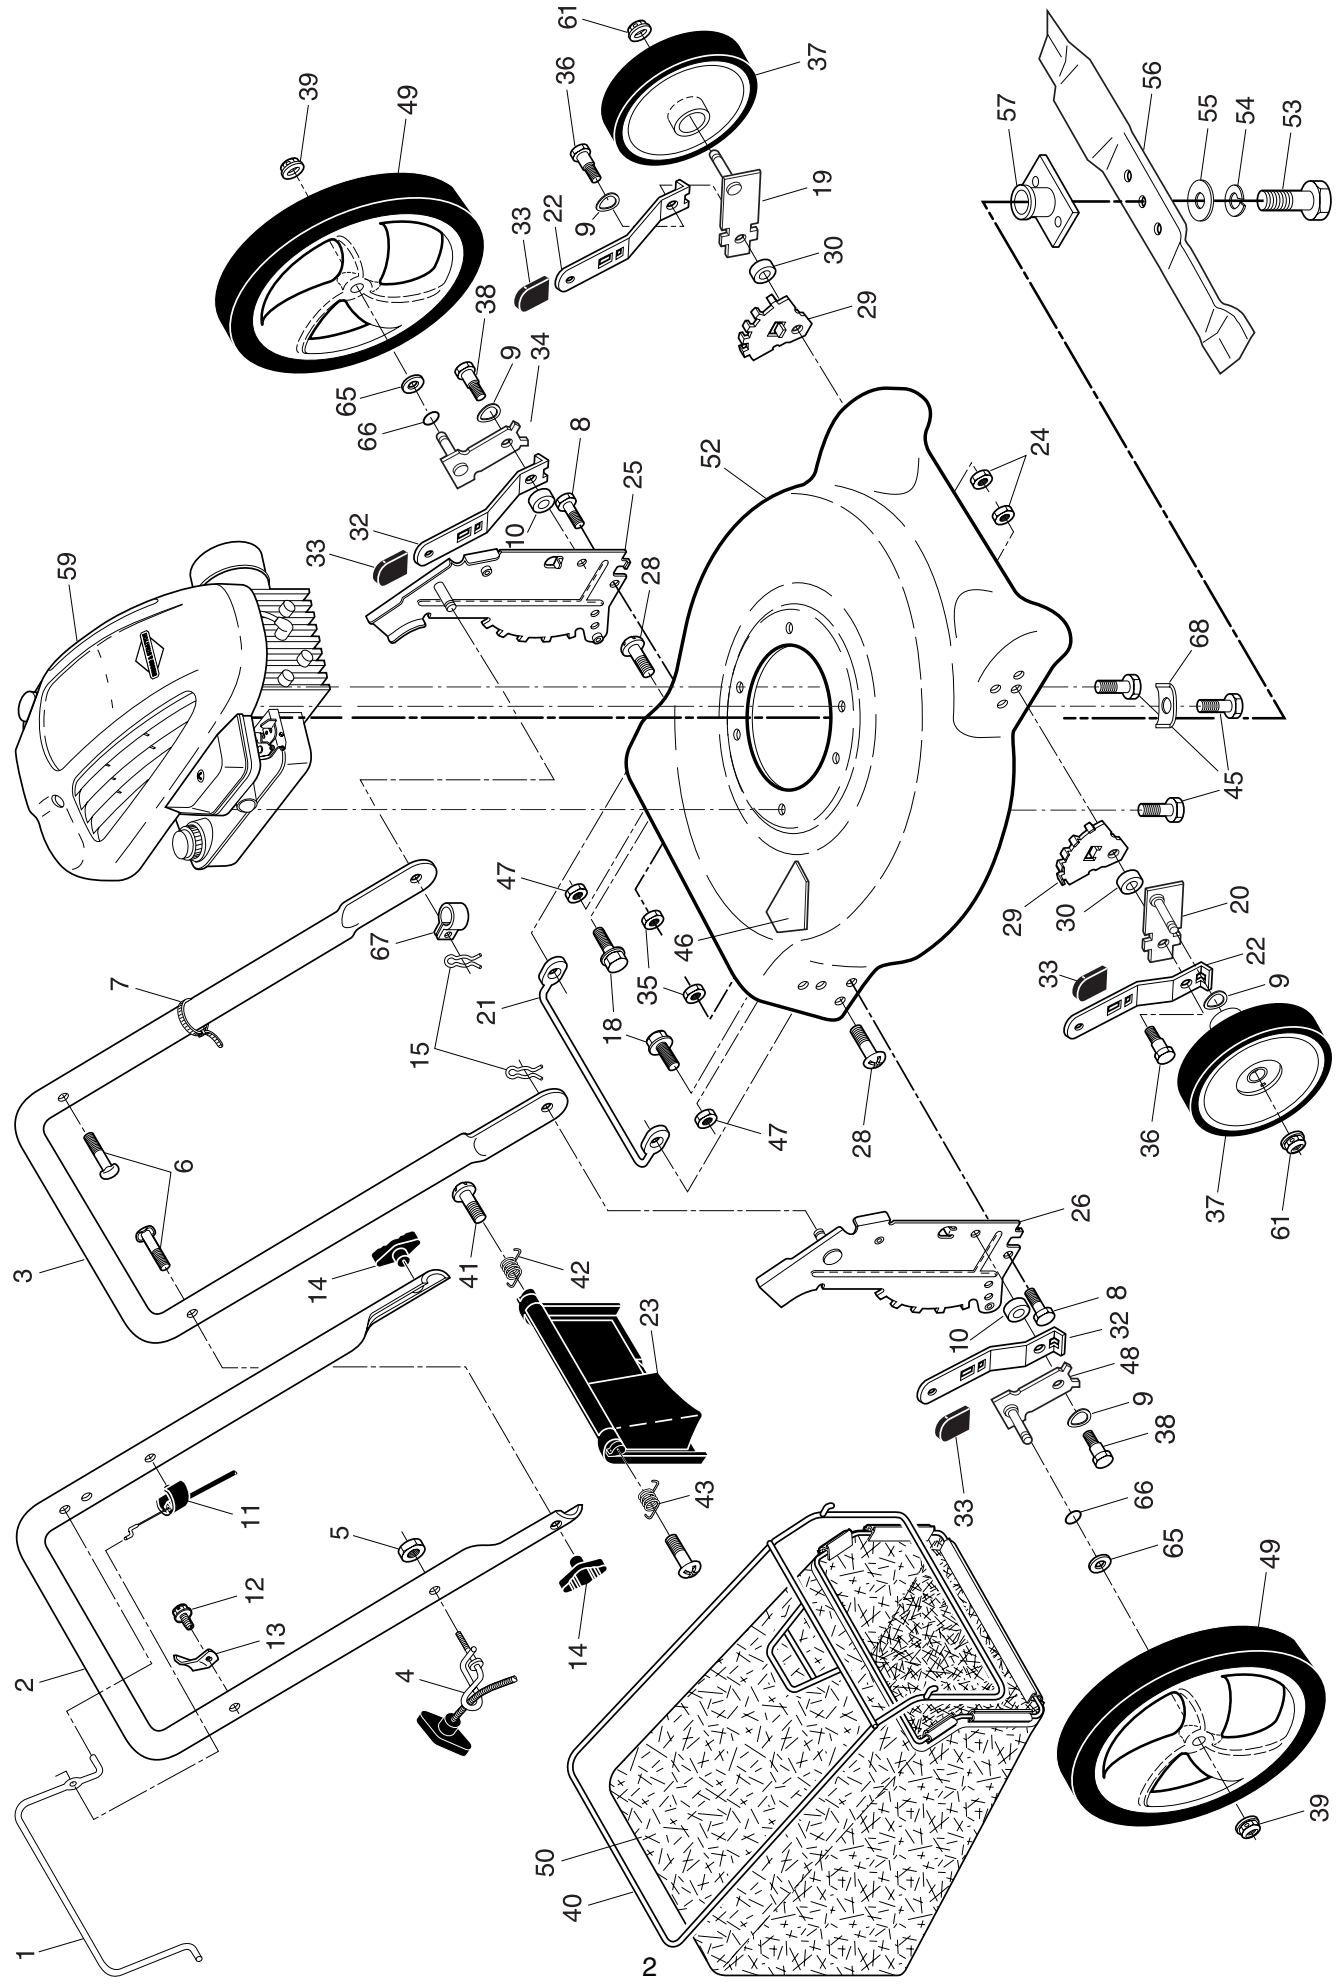

ILLUSTRATED PARTS LIST

MODEL NUMBER M4053CM

PRODUCT NUMBER 961 31 00-19

MFG. ID. NUMBER 96131001901

ROTARY LAWN MOWER -- MODEL NUMBER M4053CM (96131001901) PRODUCT NUMBER 961 31 00-19

ROTARY LAWN MOWER - - MODEL NUMBER M4053CM (96131001901) PRODUCT NUMBER 961 31 00-19

NOTE: All component dimensions given in U.S. inches. 1 inch = 25.4 mm. **IMPORTANT:** Use only Original Equipment Manufacturer (O.E.M.) replacement parts. Failure to do so could be hazardous, damage your lawn mower and void your warranty.