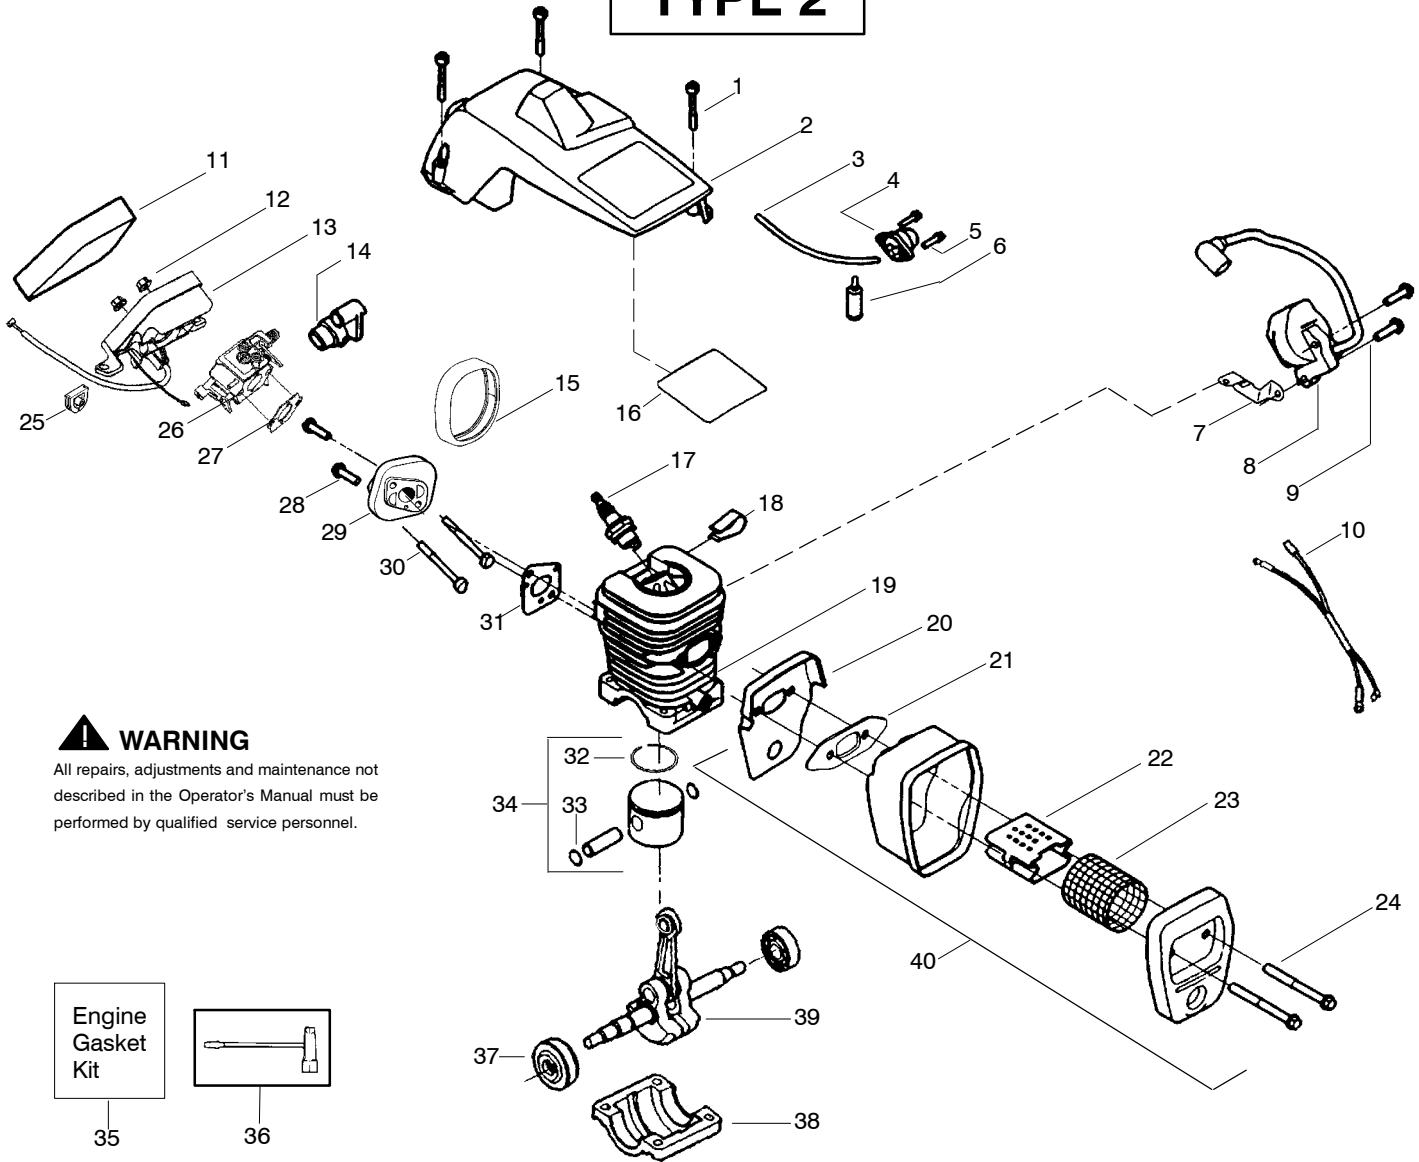

TYPE 2

⚠ WARNING
All repairs, adjustments and maintenance not described in the Operator's Manual must be performed by qualified service personnel.

Ref.	Part No.	Description	Ref.	Part No.	Description	Ref.	Part No.	Description
1.	530016153	Screw	19.	530012550	Cylinder	35.	530069608	Kit-Engine Gasket (Incl. 21, 27 & 31)
2.	530056914	Assy-Cylinder Shield (includes # 16)	20.	530049870	Backplate-Muffler	36.	530031135	Scrench
3.	530069247	Kit-Fuel Line (Small)	21.	530069608	Gasket-Muffler(kit)	37.	530056363	Assy-Seal & Bearing
4.	530071835	Kit-Purge Bulb (incl.#5)	22.	530037813	Diffuser-Muffler	38.	530037935	Cap-Crankcase
5.	530015780	Screw	23.	530036103	Screen-Spark	39.	530047062	Assy-Crankshaft
6.	530095646	Assy-Fuel Pick-up	24.	530016132	Bolt-Muffler	40.	530047207	Assy-Muffler (Incl. 20,21,22,23,24)
7.	530047442	Strap-Ground	25.	530047631	Grommet-Throttle Cable			Not Shown
8.	530039238	Ignition Module	26.	---	Kit-Carburetor			
9.	530015814	Screw		530071820	Zama (W-20)			
10.	530057475	Assy-Wire Harness		530071821	Walbro (WT-662)			
11.	530037793	Foam-Air Filter	27.	530069608	Gasket-Carb. (kit)	545123741		Manual
12.	530016101	Nut	28.	530016386	Screw	545003016		Decal-Warning CE
13.	530057702	Assy-Air Box	29.	530049700	Carb. Adapter			
14.	530035526	Grommet-Carb Adjust	30.	530016187	Screw			
15.	530054144	Seal-Carb Adapter	31.	530069608	Gasket- Adaptor(kit)			
16.	530055698	Reflector-Heat	32.	530038729	Ring-Piston			
17.	952030150	Spark Plug (RCJ-7Y)	33.	530015697	Retainer-Piston Pin			
18.	530016136	Clip-High Tension Lead	34.	530071408	Kit-Piston (Incl. 32,33)