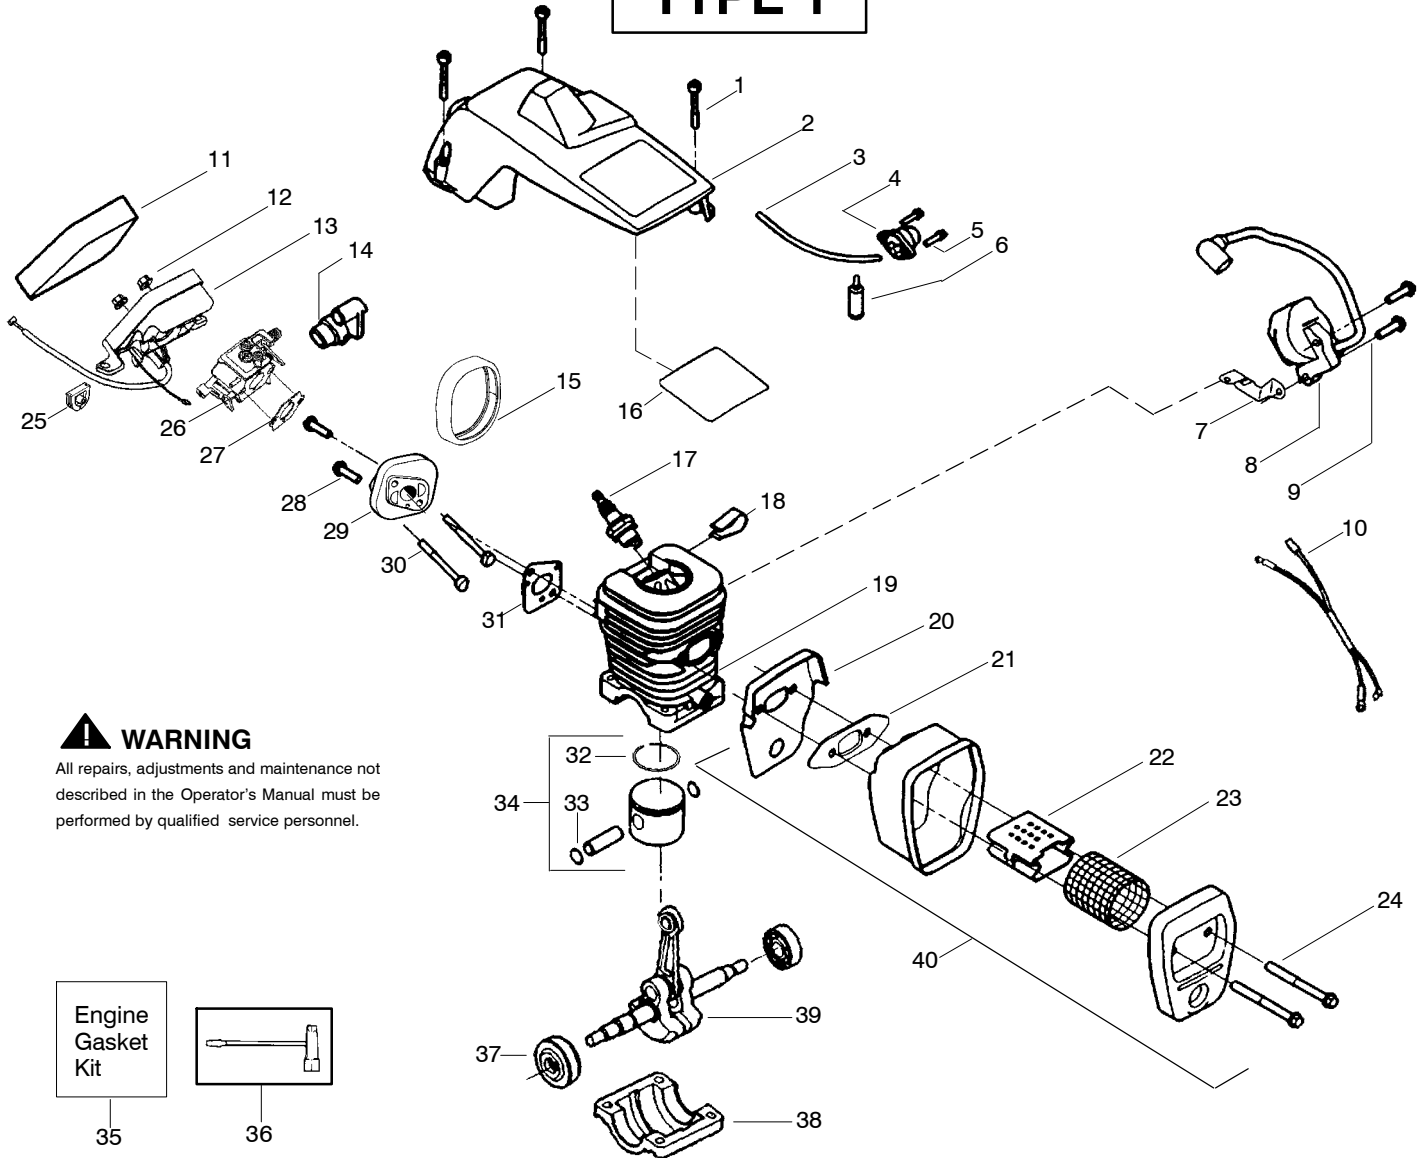

TYPE 1

⚠ WARNING
All repairs, adjustments and maintenance not described in the Operator's Manual must be performed by qualified service personnel.

Ref.	Part No.	Description	Ref.	Part No.	Description	Ref.	Part No.	Description
1.	530016153	Screw	19.	530012550	Cylinder	35.	530069608	Kit-Engine Gasket (Incl. 21, 27 & 31)
2.	530056914	Assy-Cylinder Shield (includes # 16)	20.	530049870	Backplate-Muffler	36.	530031135	Scrench
3.	530069247	Kit-Fuel Line (Small)	21.	530069608	Gasket-Muffler(kit)	37.	530056363	Assy-Seal & Bearing
4.	530071835	Kit-Purge Bulb(incl.#5)	22.	530037813	Diffuser-Muffler	38.	530037935	Cap-Crankcase
5.	530015780	Screw	23.	530036103	Screen-Spark	39.	530047062	Assy-Crankshaft
6.	530095646	Assy-Fuel Pick-up	24.	530016132	Bolt-Muffler	40.	530047207	Assy-Muffler (Incl. 20,21,22,23,24)
7.	530047442	Strap-Ground	25.	530047631	Grommet-Throttle Cable			Not Shown
8.	530039167	Ignition Module	26.	---	Kit-Carburetor			
9.	530015814	Screw		530071820	Zama (W-20)			
10.	530057475	Assy-Wire Harness		530071821	Walbro (WT-662)			
11.	530037793	Foam-Air Filter	27.	530069608	Gasket-Carb. (kit)	545079743		Manual
12.	530016101	Nut	28.	530016386	Screw	545003016		Decal-Warning CE
13.	530057702	Assy-Air Box	29.	530049700	Carb. Adapter			
14.	530035526	Grommet-Carb Adjust	30.	530016187	Screw			
15.	530054144	Seal-Carb Adapter	31.	530069608	Gasket-Adaptor(kit)			
16.	530055698	Reflector-Heat	32.	530038729	Ring-Piston			
17.	952030150	Spark Plug (RCJ-7Y)	33.	530015697	Retainer-Piston Pin			
18.	530016136	Clip-High Tension Lead	34.	530071408	Kit-Piston (Incl. 32,33)			

↙ = NEW PART NUMBER FOR THIS IPL   ★ = REFER TO THE SERVICE REFERENCE INDICATED FOR MORE INFORMATION. (LOCATED AT END OF IPL)