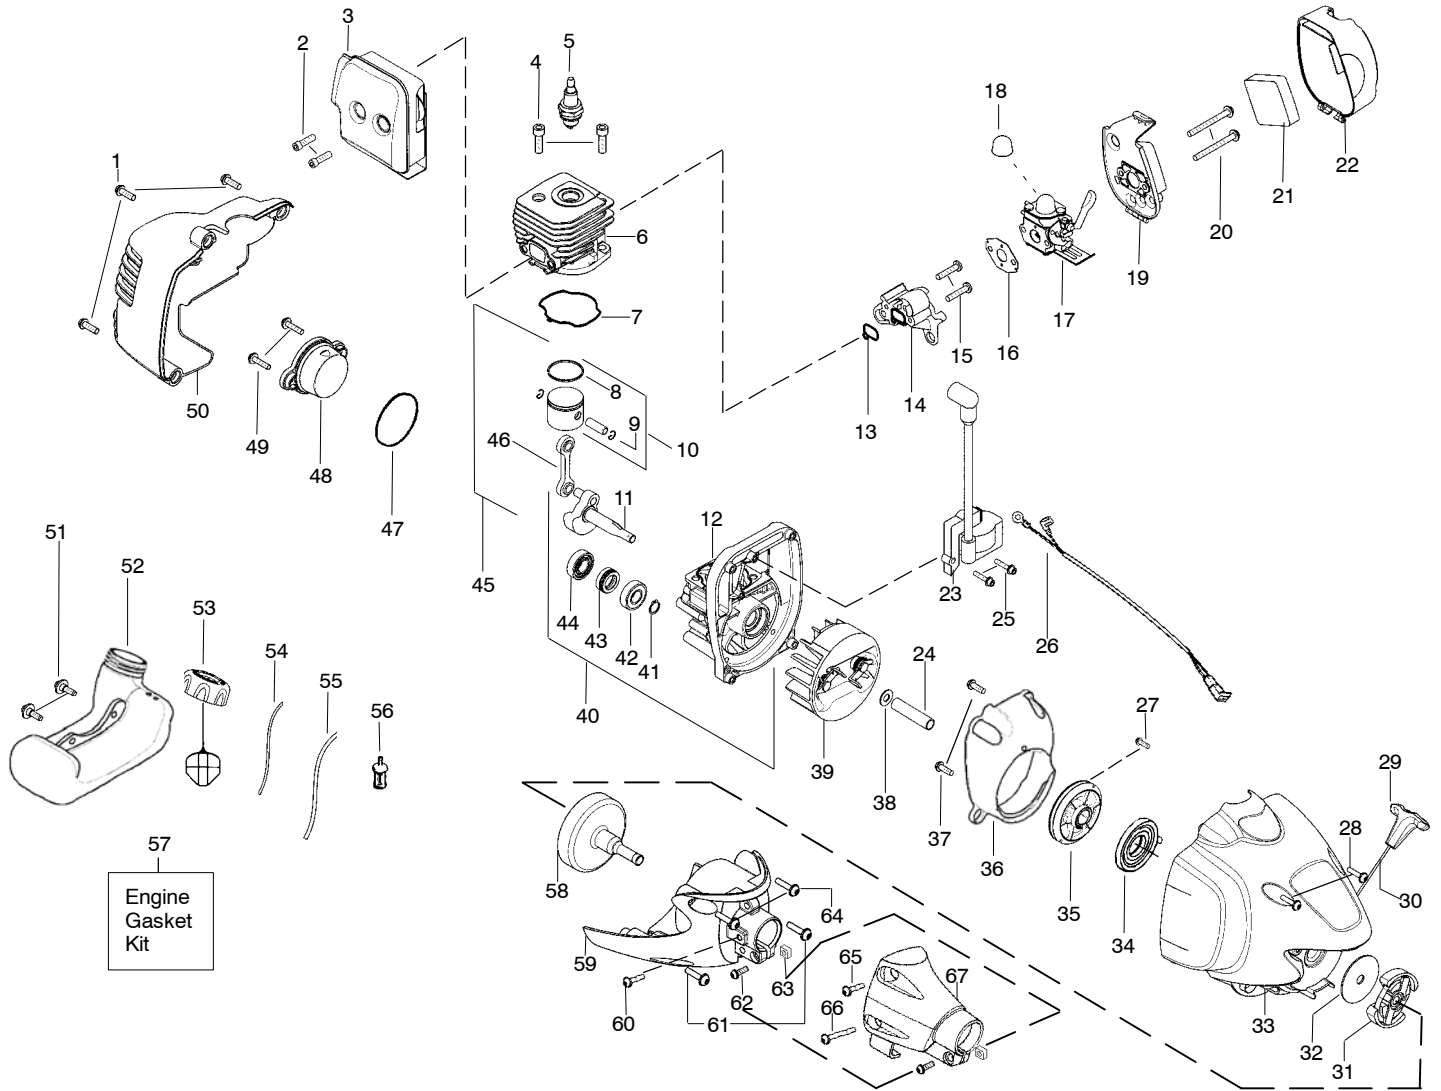

Ref.	Part No.	Description	Ref.	Part No.	Description	Ref.	Part No.	Description
1.	530015880	Screw	22.	530057545	Cover-Air Box	48.	530057954	Assy-Plug (incl.47)
2.	530058982	Bolt-Muffler	23.	530035505	Ignition Module	49.	530016386	Screw
3.	530057863	Assy-Muffler/Shield (Incl. 2)	24.	530059758	Spacer-Flywheel	50.	530057539	Shroud-Rear
4.	530015953	Screw-Cylinder	25.	530016357	Screw	51.	530016445	Retainer-Tank
5.	952030249	Spark Plug (RCJ 6Y)	26.	545054801	Assy-Switch wire	52.	530057974	Assy-Fuel Tank (incl. filter, lines & fuel cap)
6.	530012541	Cylinder	27.	530016391	Screw	53.	530057973	Assy-Fuel Cap
7.	530071750	Seal-Cylinder (kit)	28.	530016386	Screw	54.	530069247	Kit-Fuel Line (Small)
8.	530055120	Piston Ring	29.	530054834	Handle-Starter	55.	530069216	Kit-Fuel Line (Large)
9.	530015162	Retainer-Piston Pin	30.	530071798	Kit - Rope	56.	530095646	Assy-Fuel Pickup
10.	530071833	Kit - Piston (Incl. 8, 9)	31.	530055122	Assy-Clutch	57.	530071750	Kit-Engine Gasket (Incl. 7,13,16,47)
11.	530012579	Assy-Crankshaft	32.	530094189	Washer-Clutch	58.	530150247	Assy-Clutch Drum
12.	530012582	Assy-Crankcase (Incl. 42,43,44)	33.	545016004	Assy.-Fan Hsg	59.	545077301	Assy-Clutch Cover (Incl. 62,63)
13.	530071750	Seal-Cyl/Carb.(kit)	34.	530042086	Spring-Starter	60.	530016319	Screw-Align
14.	530057547	Adapter-Carb.	35.	530071797	Kit-Starter Pulley(incl. 27)	61.	530015772	Screw
15.	530016441	Screw	36.	545080601	Baffle	62.	530016381	Screw 12-24
16.	530071750	Gasket-Carb. (kit)	37.	530015880	Screw	63.	530016382	Nut 12-24
17.	545081807	Kit-Carb.(WT-670)	38.	530016463	Washer-Clutch Flat	64.	530015814	Screw
(Note: Repair kits are not available for this carburetor)			39.	530039243	Assy-Flywheel	65.	530016179	Screw
18.	-----	Purge Bulb	40.	545102101	Assy-C'case & C'shaft (Incl. 11,12,41)	66.	530016406	Screw
	530058709	Zama	41.	530015941	Retain. Ring-C'shaft	67.	545162401	Assy-Nose(Incl. 62,63)
	530035497	Walbro	42.	530055728	Outer Bearing	Not Shown		
19.	530059246	Air Box	43.	530019264	Seal-C'shaft	530058569	530059297	Lever-Choke(zama) Lever-Choke(walbro)
20.	530016429	Screw	44.	530032125	Inner Bearing			
21.	530036575	Foam-Air Filter	45.	530071785	Kit-piston/rod (Incl. 10,46)			
			46.	530069945	Kit-Conn. Rod			
			47.	530071750	O-Ring-C'case (kit)			

✓ = NEW PART NUMBER FOR THIS IPL

* = REFER TO THE SERVICE REFERENCE INDICATED FOR MORE INFORMATION. (LOCATED AT END OF IPL)