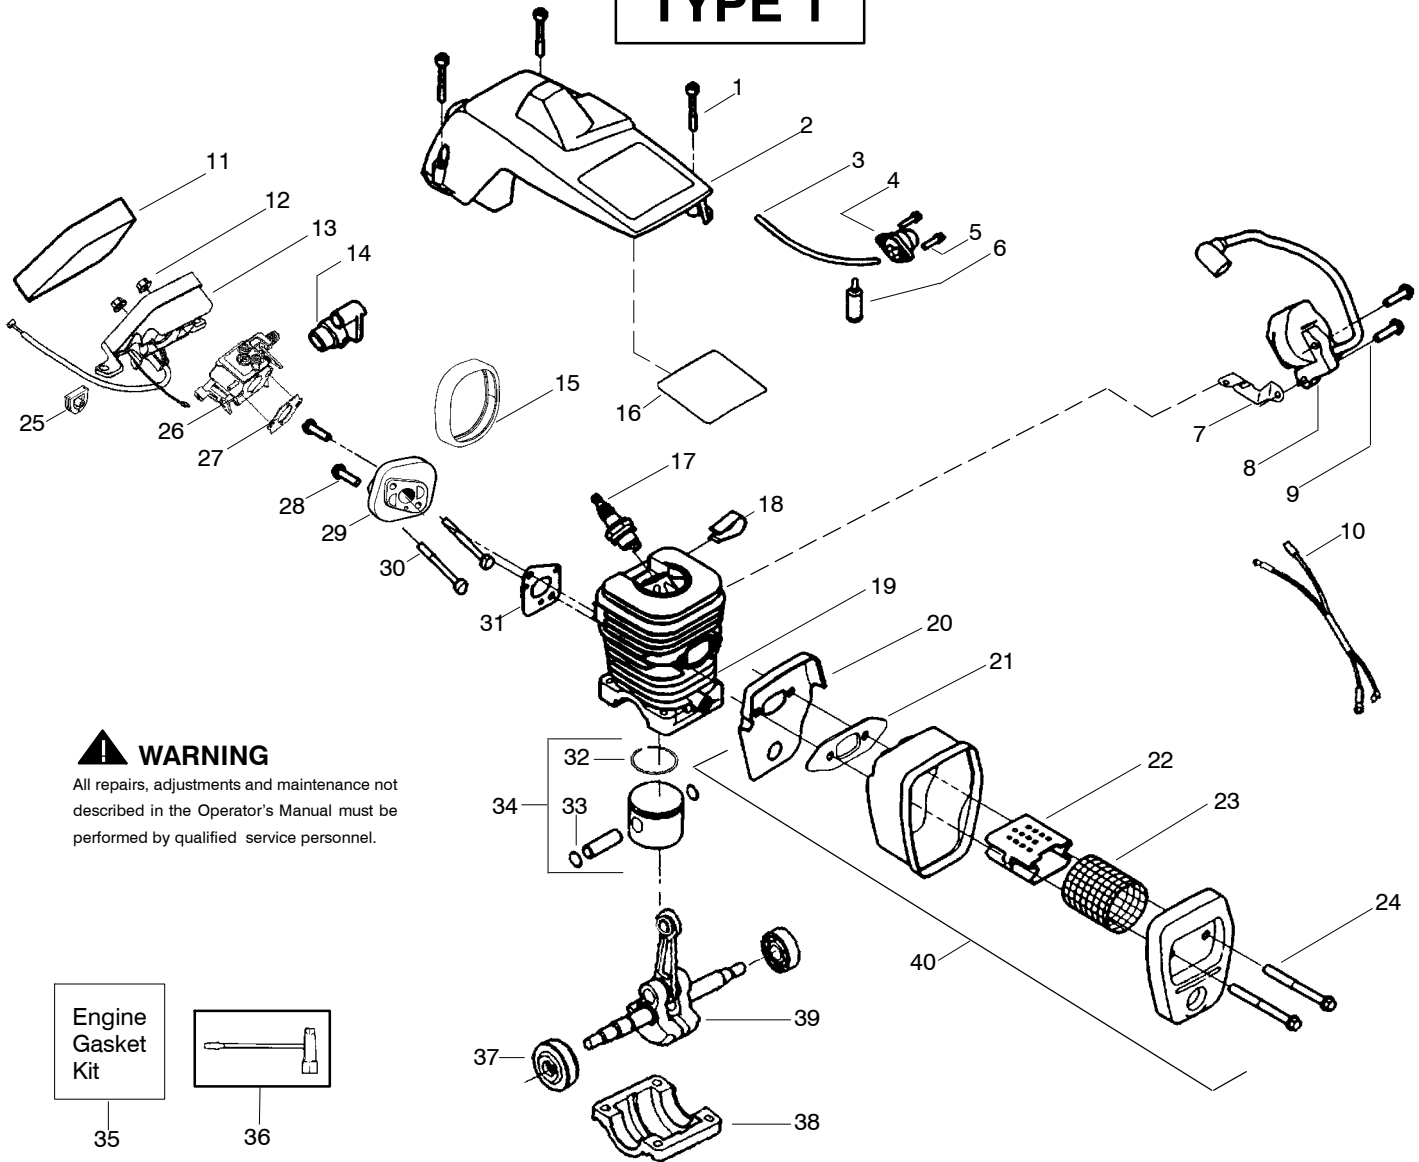

TYPE 1

⚠ WARNING

All repairs, adjustments and maintenance not described in the Operator's Manual must be performed by qualified service personnel.

Ref.	Part No.	Description	Ref.	Part No.	Description	Ref.	Part No.	Description
1.	530016153	Screw	19.	530012550	Cylinder	35.	530069608	Kit - Engine Gasket (Incl. 21, 27 & 31)
2.	530056914	Assy - Cylinder Shield (includes # 16)	20.	530049870	Backplate - Muffler	36.	530031135	Scrench
3.	530069247	Kit - Fuel Line (Small)	21.	530069608	Gasket - Muffler (kit)	37.	530056363	Assy - Seal & Bearing
4.	530071835	Kit - Air Purge (incl. #5)	22.	530037813	Diffuser - Muffler	38.	530037935	Cap - Crankcase
5.	530015780	Screw	23.	530036103	Screen - Spark	39.	530047062	Assy - Crankshaft
6.	530095646	Assy - Fuel Pick-up	24.	530016132	Bolt - Muffler	40.	5300047207	Assy - Muffler (Incl. 20, 21, 22, 23, 24)
7.	530047442	Strap - Ground	25.	530047631	Grommet - Throttle Cable			
8.	530039167	Ignition Module	26.	---	Kit - Carburetor			
9.	530015814	Screw		530071820	Zama (W-20)			
10.	530057475	Assy - Wire Harness		530071821	Walbro (WT-662)			
11.	530037793	Foam - Air Filter	27.	530069608	Gasket - Carb. (kit)			Not Shown
12.	530016101	Nut	28.	530016386	Screw			
13.	530057702	Assy - Air Box	29.	530049700	Carb. Adapter	545001410		Manual
14.	530035526	Grommet - Carb Adjust	30.	530016187	Screw	545003016		Decal - Warning CE
15.	530054144	Seal - Carb Adapter	31.	530069608	Gasket - Adaptor (kit)			
16.	530055698	Reflector - Heat	32.	530038729	Ring - Piston			
17.	952030150	Spark Plug (RCJ-7Y)	33.	530015697	Retainer - Piston Pin			
18.	530016136	Clip - High Tension Lead	34.	530071408	Kit - Piston (Incl. 32 & 33)			

✓ = NEW PART NUMBER FOR THIS IPL

★ = REFER TO THE SERVICE REFERENCE INDICATED FOR MORE INFORMATION. (LOCATED AT END OF IPL)