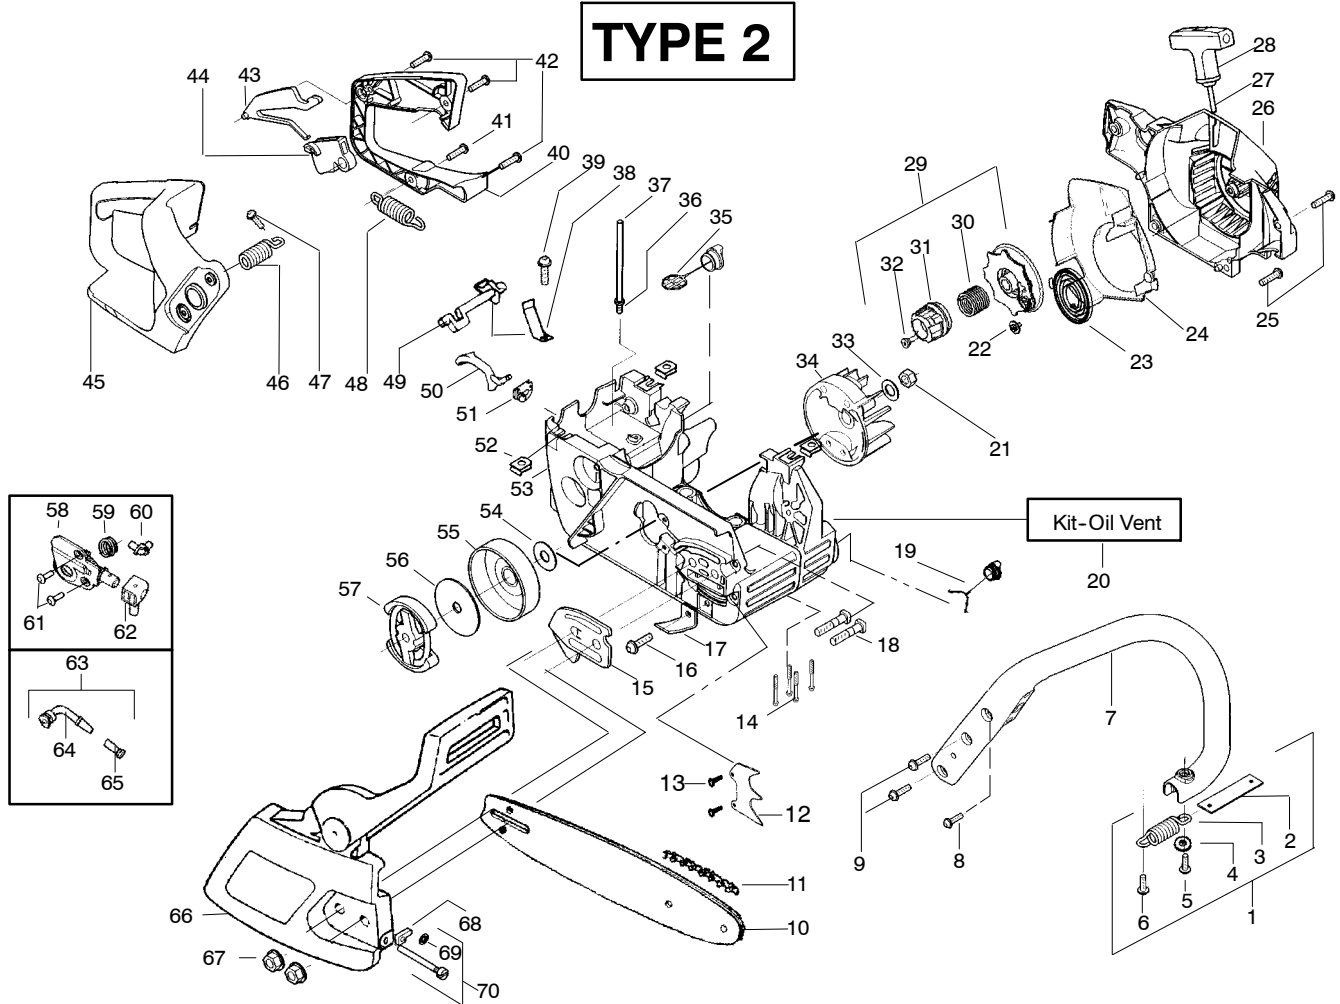

TYPE 2

Ref.	Part No.	Description	Ref.	Part No.	Description	Ref.	Part No.	Description
1.	530059667	Assy.-Isolator	28.	530056402	Handle-Starter	54.	530015907	Washer-Thrust
2.	530047608	Limiter Strap	29.	530071966	Kit-EPS Starter	55.	530047061	Assy.-Clutch Drum w/bearing
3.	530059668	Spring-Isolator	30.	530021180	Spring-EPS	56.	530015611	Washer-Clutch
4.	530015158	Washer	31.	530059677	Hub-EPS	57.	530014949	Assy. Clutch
5.	530016018	Screw	32.	530021179	Screw	58.	530071259	Kit - Oil Pump (incl. 59,60,62)
6.	530015843	Screw	33.	530015127	Washer-Flywheel	59.	530037820	Gear-Worm Spring
7.	530047583	Front Handle	34.	545016301	Assy-Flywheel	60.	530049477	Elbow-Oil Pickup
8.	530015940	Screw	35.	530047192	Assy-Fuel Cap	61.	530016064	Screw
9.	530015814	Screw	36.	530023877	Fitting-fuel line	62.	530019206	Seal Block
10.	545005502	Bar - 18"	37.	530069216	Kit-Fuel line (large)	63.	530047663	Assy-Oil Pick-up (Incl. 64,65)
11.	530051453	Chain - 18"	38.	530016149	Spring-Switch	64.	530038373	Pick-up Oiler
12.	530014381	Kit-Spike (Incl. 13)	39.	530015775	Screw	65.	530056533	Filter-Oil
13.	530016439	Screw	40.	530047581	Cover-Rear Handle	66.	545139901	Assy.-Chain Brake
14.	530016132	Screw	41.	530015886	Screw	67.	530015917	Nut-Bar Mounting
15.	530038238	Plate-Bar Mount.	42.	530015906	Screw	68.	530015826	Pin-Bar Adjust
16.	530015814	Screw	43.	530036098	Throttle Lockout	69.	530038593	Retainer
17.	530029850	Chain Catcher	44.	530036097	Trigger-Throttle	70.	530069611	Kit-Bar Adjusting (incl. # 68,69)
18.	530016133	Bolt-Bar	45.	530047582	Handle - Rear			
19.	530057236	Assy-Oil Cap	46.	530071958	Kit-Isolator (Upper)			
20.	530071666	Kit-Oil Vent	47.	530015875	Screw			
21.	530016134	Nut-Flywheel	48.	530059668	Spring-Isolator			
22.	530016080	Screw	49.	530057473	Lever-Switch			
23.	530027531	Spring-Starter	50.	530057474	Lever-Choke			
24.	530055723	Baffle-Air	51.	530049005	Grommet-Knob			
25.	530015892	Screw	52.	530015922	Nut-"U"-Type			
26.	545050903	Housing-Fan	53.	530058730	Assy-Chassis fuel lines and caps)			
27.	530069232	Kit - Rope						

✓ = NEW PART NUMBER FOR THIS IPL   ★ = REFER TO THE SERVICE REFERENCE INDICATED FOR MORE INFORMATION. (LOCATED AT END OF IPL)