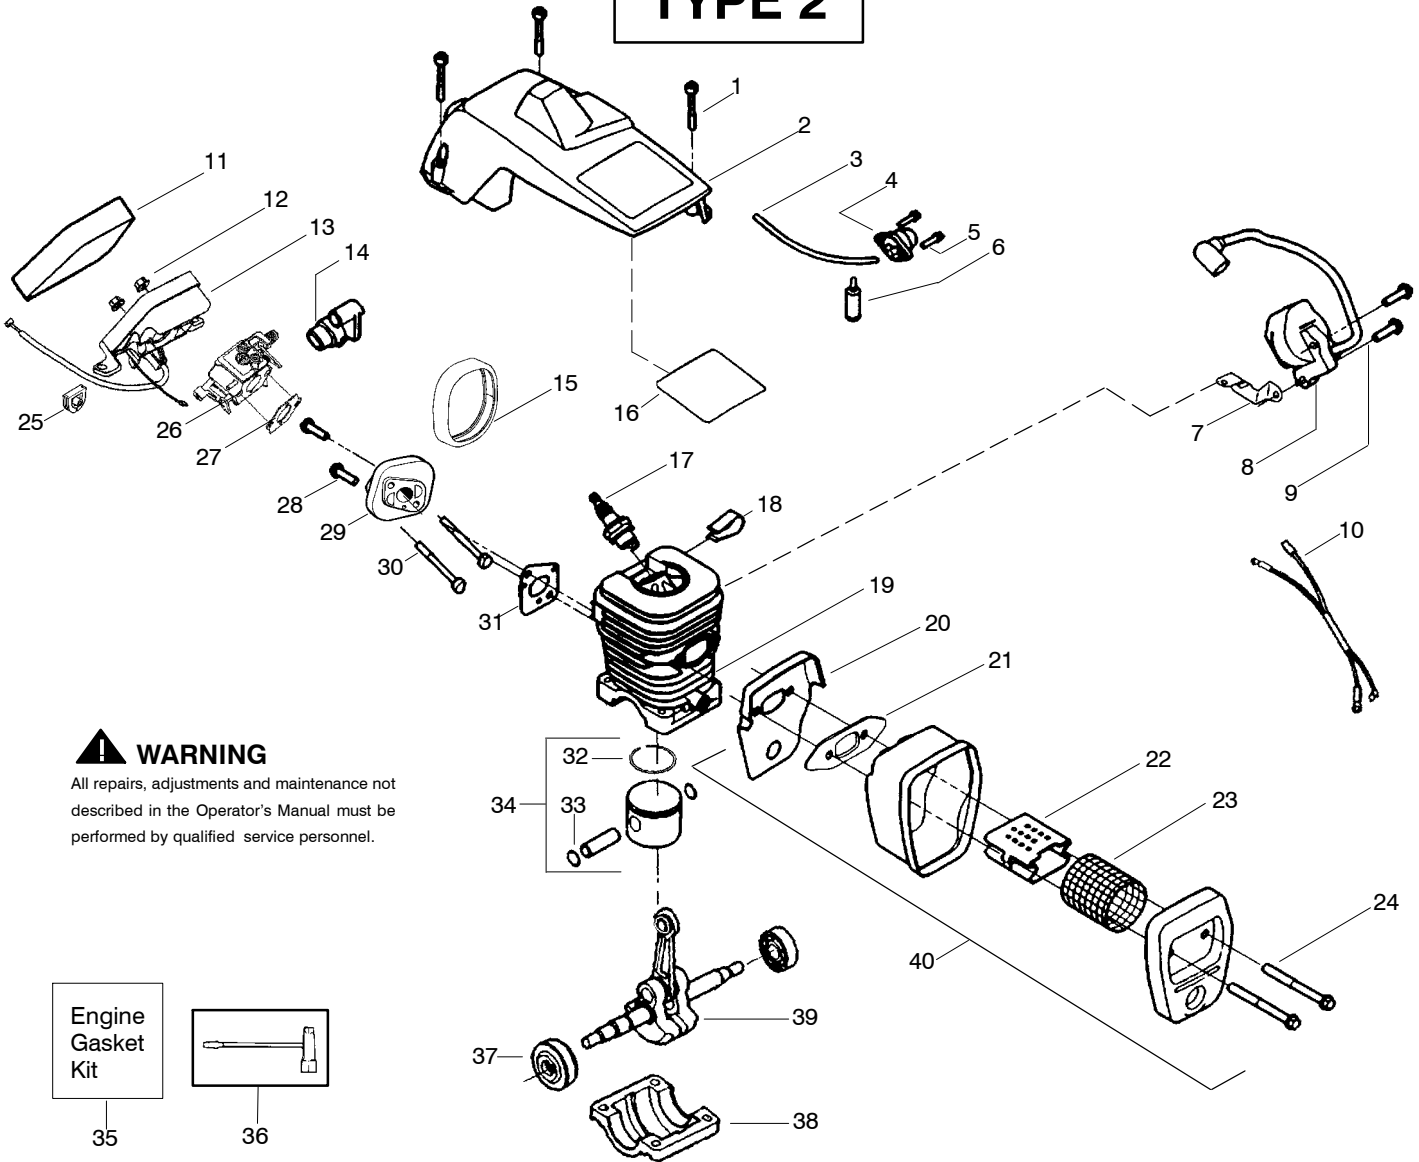

TYPE 2

⚠ WARNING

All repairs, adjustments and maintenance not described in the Operator's Manual must be performed by qualified service personnel.

Ref.	Part No.	Description	Ref.	Part No.	Description	Ref.	Part No.	Description
1.	530016153	Screw	19.	530012550	Cylinder	35.	530069608	Kit-Engine Gasket (Incl. 21, 27 & 31)
2.	530056914	Assy - Cylinder Shield (includes # 16)	20.	530049870	Backplate - Muffler	36.	530031135	Scrench
3.	530069247	Kit - Fuel Line (Small)	21.	530069608	Gasket - Muffler (kit)	37.	530056363	Assy - Seal & Bearing
4.	530071835	Kit - Air Purge (incl. #5)	22.	530037813	Diffuser - Muffler	38.	530037935	Cap - Crankcase
5.	530015780	Screw	23.	530036103	Screen - Spark	39.	530047062	Assy - Crankshaft
6.	530095646	Assy - Fuel Pick-up	24.	530016132	Bolt - Muffler	40.	530047207	Assy - Muffler (Incl. 20,21,22,23,24)
7.	530047442	Strap - Ground	25.	530047631	Grommet - Throttle Cable			
8.	530039238	Ignition Module	26.	---	Kit - Carburetor			
9.	530015814	Screw		530071820	Zama (W-20)			
10.	530057475	Assy - Wire Harness		530071821	Walbro (WT-662)			
11.	530037793	Foam - Air Filter	27.	530069608	Gasket - Carb. (kit)		Not Shown	
12.	530016101	Nut	28.	530016386	Screw			
13.	530057702	Assy - Air Box	29.	530049700	Carb. Adapter		545123742	Manual
14.	530035526	Grommet - Carb Adjust	30.	530016187	Screw		545003016	Decal - Warning CE
15.	530054144	Seal - Carb Adapter	31.	530069608	Gasket - Adaptor (kit)			
16.	530055698	Reflector - Heat	32.	530038729	Ring - Piston			
17.	952030150	Spark Plug (RCJ-7Y)	33.	530015697	Retainer - Piston Pin			
18.	530016136	Clip - High Tension Lead	34.	530071408	Kit - Piston (Incl. 32 & 33)			

✓ = NEW PART NUMBER FOR THIS IPL   * = REFER TO THE SERVICE REFERENCE INDICATED FOR MORE INFORMATION. (LOCATED AT END OF IPL)