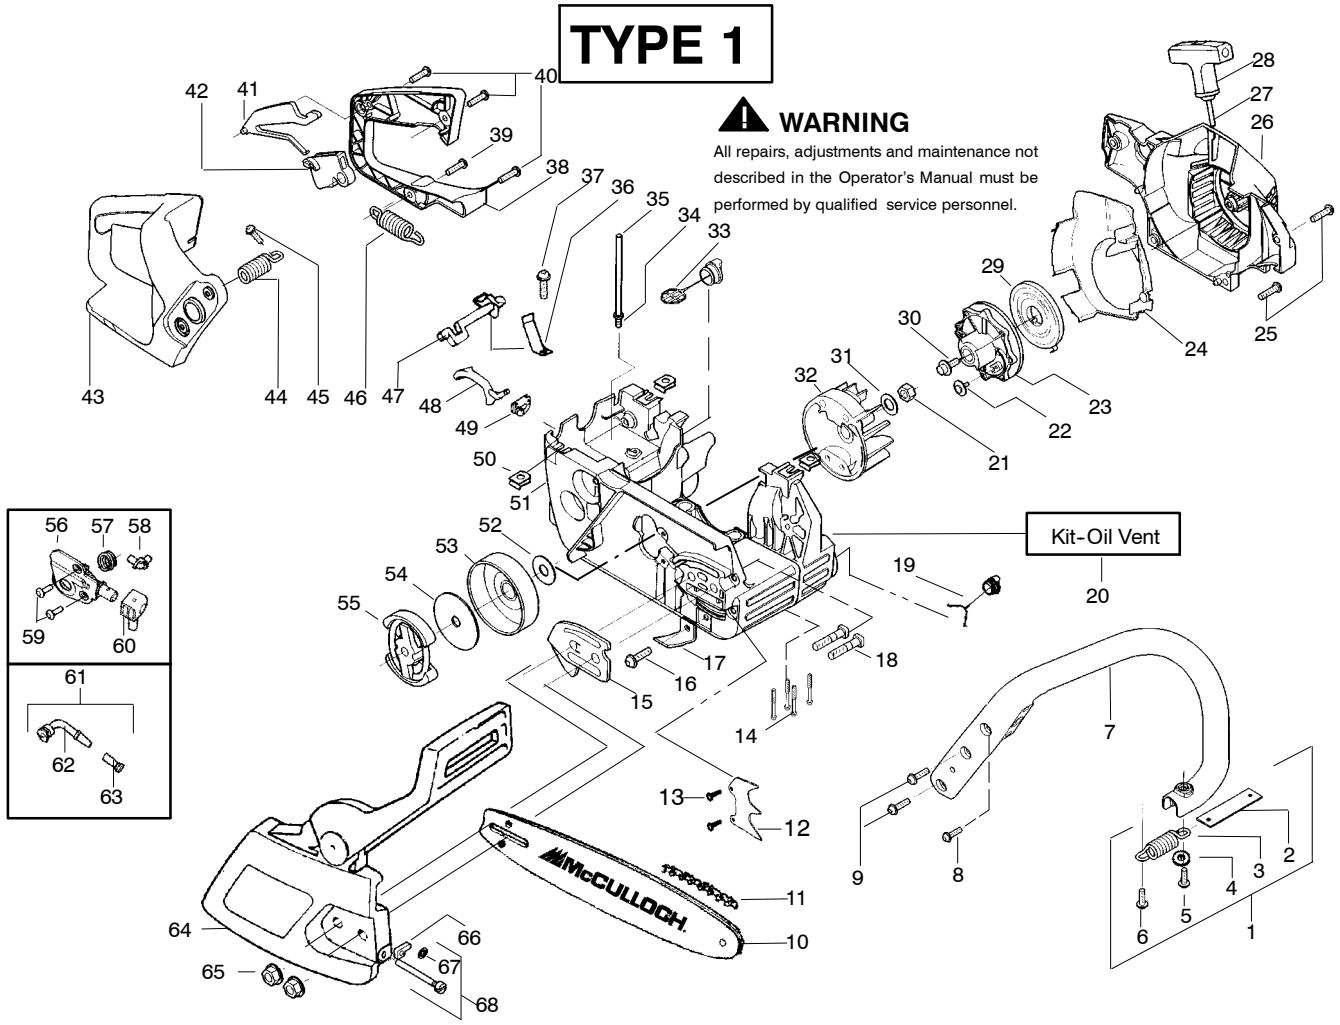

TYPE 1

⚠ WARNING

All repairs, adjustments and maintenance not described in the Operator's Manual must be performed by qualified service personnel.

Ref.	Part No.	Description	Ref.	Part No.	Description	Ref.	Part No.	Description
1.	530059667	Assy.-Isolator	28.	530056402	Handle-Starter	53.	530047061	Assy.-Clutch Drum w/bearing
2.	530047608	Limiter Strap	29.	530027531	Spring-Recoil	54.	530015611	Washer-Clutch
3.	530059668	Spring-Isolator	30.	530015920	Screw	55.	530014949	Assy. Clutch
4.	530015158	Washer	31.	530015127	Washer-Flywheel	56.	530071259	Kit - Oil Pump (incl. 57,58,60)
5.	530016018	Screw	32.	530039187	Assy-Flywheel	57.	530037820	Gear-Worm Spring
6.	530015843	Screw	33.	530047192	Assy-Fuel Cap	58.	530049477	Elbow-Oil Pickup
7.	530047583	Front Handle	34.	530023877	Fitting-fuel line	59.	530016064	Screw
8.	530015940	Screw	35.	530069216	Kit-Fuel line (large)	60.	530019206	Seal Block
9.	530015814	Screw	36.	530016149	Spring-Switch	61.	530047663	Assy-Oil Pick-up (Incl. 62,63)
10.	545005502	Bar - 18"	37.	530015775	Screw	62.	530038373	Pick-up Oiler
11.	530051453	Chain - 18"	38.	530047581	Cover-Rear Handle	63.	530056533	Filter-Oil
12.	530014381	Kit-Spike (Incl. 13)	39.	530015886	Screw	64.	530054739	Assy.-Chain Brake
13.	530016439	Screw	40.	530015906	Screw	65.	530015917	Nut-Bar Mounting
14.	530016132	Screw	41.	530036098	Throttle Lockout	66.	530015826	Pin-Bar Adjust
15.	530038238	Plate-Bar Mount.	42.	530036097	Trigger-Throttle	67.	530038593	Retainer
16.	530015814	Screw	43.	530047582	Handle - Rear	68.	530069611	Kit-Bar Adjusting (incl. # 66,67)
17.	530029850	Chain Catcher	44.	530071958	Kit-Isolator (Upper)			
18.	530016133	Bolt-Bar	45.	530015875	Screw			
19.	530057236	Assy-Oil Cap	46.	530059668	Spring-Isolator			
20.	530071666	Kit-Oil Vent	47.	530057473	Lever-Switch			
21.	530016134	Nut-Flywheel	48.	530057474	Lever-Choke			
22.	530016080	Screw	49.	530049005	Grommet-Knob			
23.	530037817	Starter Pulley	50.	530015922	Nut-"U"-Type			
24.	530055723	Baffle-Air	51.	530058733	Assy.-Chassis fuel lines and caps)			
25.	530015892	Screw	52.	530015907	Washer-Thrust			
26.	530056333	Housing-Fan						
27.	530069232	Kit - Rope						