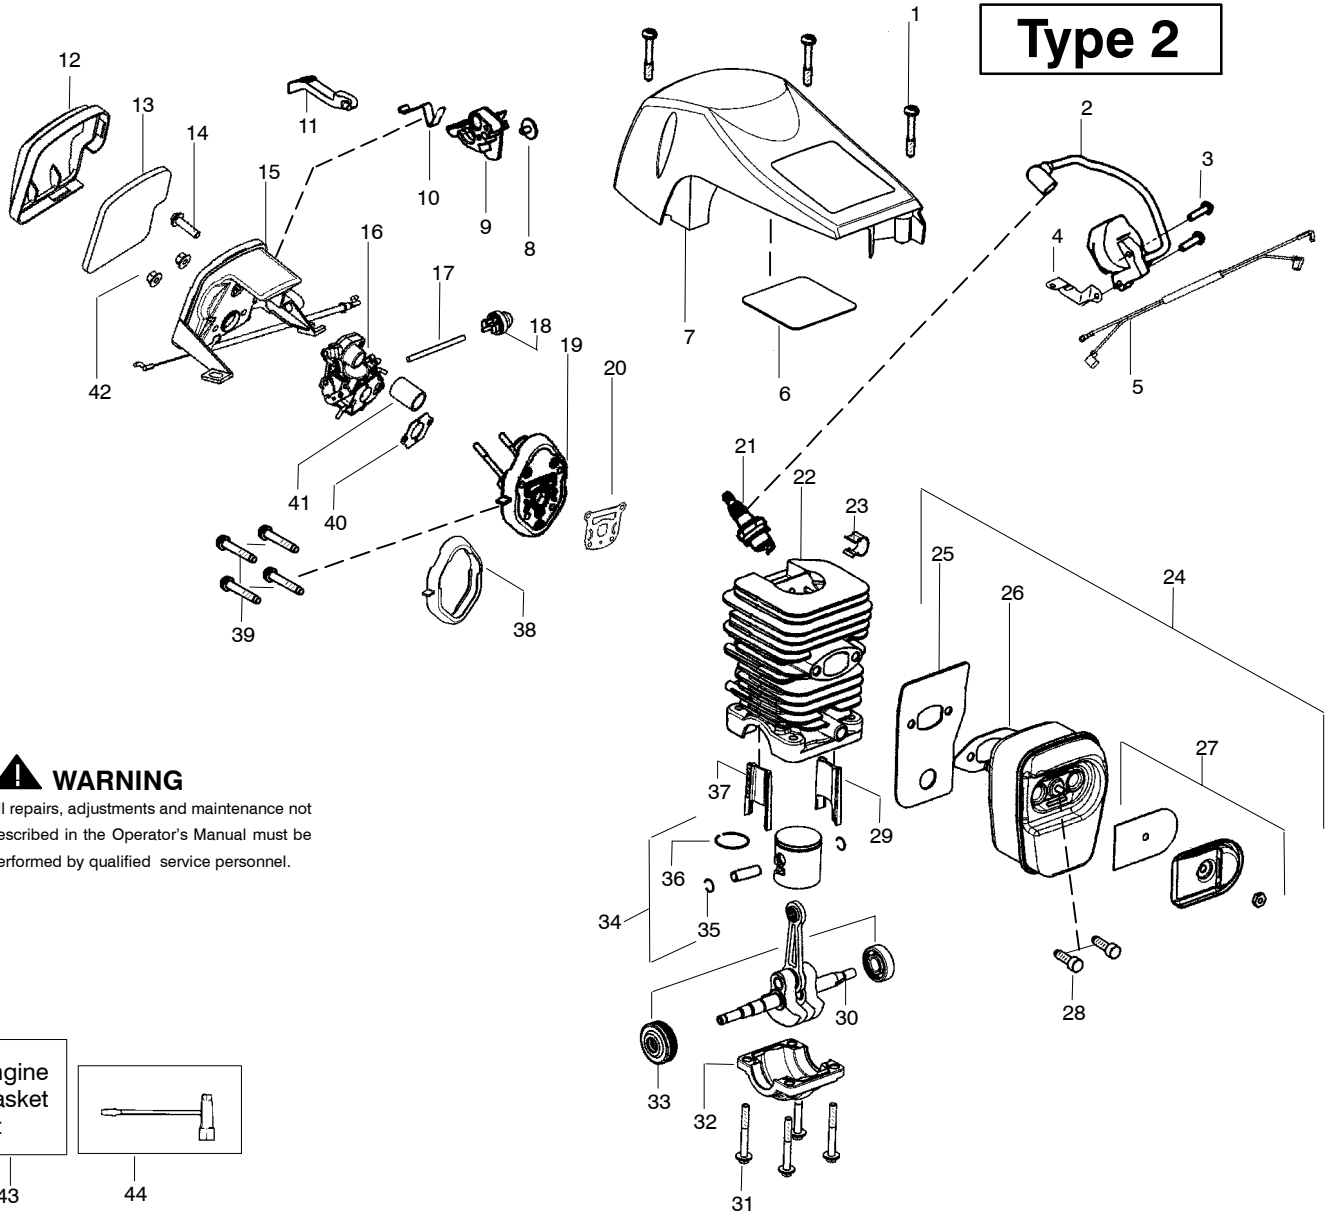

↙ = NEW PART NUMBER FOR THIS IPL ★ = REFER TO THE SERVICE REFERENCE INDICATED FOR MORE INFORMATION. (LOCATED AT END OF IPL)

WARNING

All repairs, adjustments and maintenance not described in the Operator's Manual must be performed by qualified service personnel.

Engine Gasket Kit

43

44

Ref.	Part No.	Description	Ref.	Part No.	Description	Ref.	Part No.	Description
1.	530016153	Screw	19.	530071889	Kit-Carb. Adaptor (Incl. # 20,38,41)	36.	530038729	Ring-Piston
2.	530039232	Module-Ignition	20.	530071894	Gasket-cyl. o-ring (kit)	37.	530057886	Insert-Right (gray)Cyl.
3.	530016432	Screw	21.	952030150	Accy-Spark Plug (RCJ-7Y)	38.	530071894	Seal-Adaptor (kit)
4.	530058661	Strap-Ground	22.	530071884	Kit-Cylinder (Incl. 29,37)	39.	530016426	Screw
5.	530057943	Assy-Wire Harness	23.	530058660	Clip-High Tension Lead	40.	530071894	Gasket-Carb. (kit)
6.	530055698	Reflector-Tape	24.	545081801	Kit-Muffler (Incl. 25,26,27,28)	41.	530057926	Tube-Intake
7.	530057872	Shield-Cylinder(Incl.1,6)	25.	530057942	Backplate-Muffler	42.	530016101	Nut-Carb.
8.	530016080	Screw	26.	530071894	Gasket-Muffler (kit)	43.	530071894	Kit-Gasket (Incl. 20,26,38,40)
9.	530057891	Lever-Ignition Switch	27.	530071894	Kit-Spark Arrestor	44.	530031135	Scrench
10.	530057908	Spring-Ignition Switch	28.	530016338	Bolt-Muffler	Not Shown		
11.	530059399	Knob-Choke	29.	530057885	Insert-Left (black) Cyl.	----		Manual-Operator (Euro 1)
12.	530059001	Cover-Air Filter	30.	530012537	Assy-Crankshaft/Rod Bolt	545123801		(Euro 2)
13.	530057869	Filter-Air	31.	530016417	Cap-Crankcase	545123802		(Euro 3)
14.	530016425	Screw	32.	530057941	Assy-Bearing/Seal	545123803		Decal-Warning
15.	545046901	Housing-Air Filter w/cable	33.	530056363	Kit-Piston (Incl. 35,36)	545083601		
16.	---	Carburetor Zama W26	34.	530071883	Retainer-Piston Pin			
17.	530069247	Kit-Fuel Line (Small)	35.	530015697				
18.	530047721	Bulb-Purge "snap-in"						