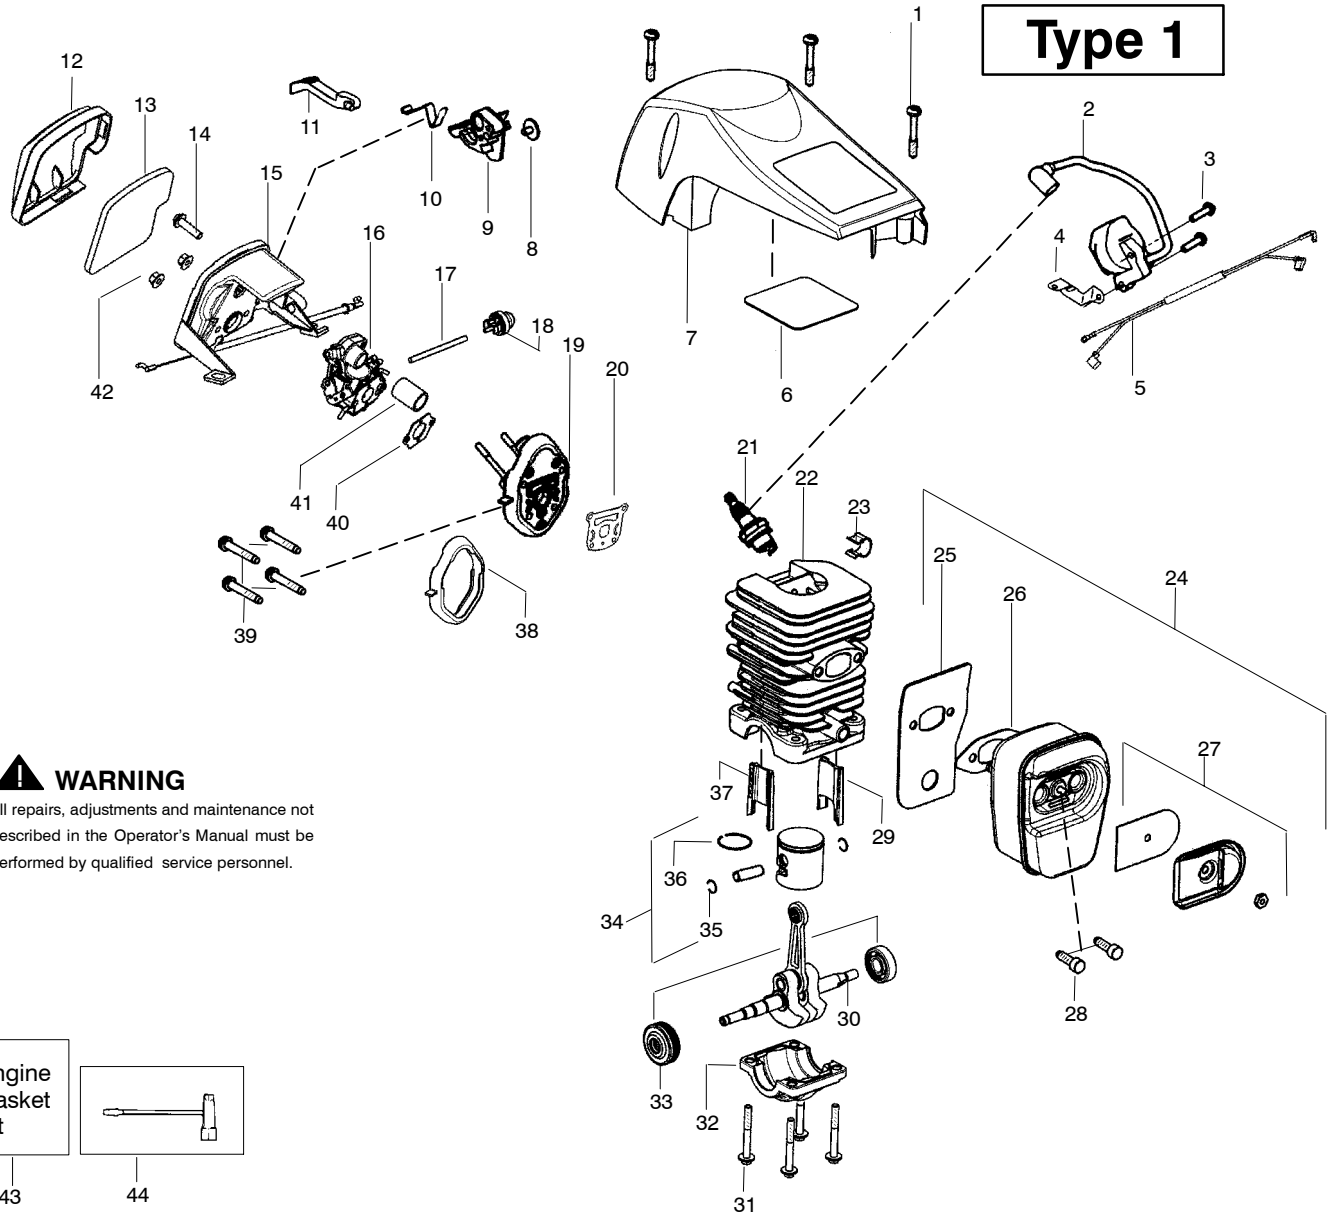

WARNING

All repairs, adjustments and maintenance not described in the Operator's Manual must be performed by qualified service personnel.

Engine Gasket Kit

43

44

Ref.	Part No.	Description	Ref.	Part No.	Description	Ref.	Part No.	Description
1.	530016153	Screw	19.	530071889	Kit-Carb. Adaptor (Incl. # 20,38,41)	36.	530038729	Ring-Piston
2.	530039232	Module-Ignition	20.	530071894	Gasket-cyl. o-ring (kit)	37.	530057886	Insert-Right (gray)Cyl.
3.	530016432	Screw	21.	952030150	Accy-Spark Plug (RCJ-7Y)	38.	530071894	Seal-Adaptor (kit)
4.	530058661	Strap-Ground	22.	530071884	Kit-Cylinder (Incl. 29,37)	39.	530016426	Screw
5.	530057943	Assy-Wire Harness	23.	530058660	Clip-High Tension Lead	40.	530071894	Gasket-Carb. (kit)
6.	530055698	Reflector-Tape	24.	545081801	Kit-Muffler (Incl. 25,26,27,28)	41.	530057926	Tube-Intake
7.	530057872	Shield-Cylinder(Incl.1,6)	25.	530057942	Backplate-Muffler	42.	530016101	Nut-Carb.
8.	530016080	Screw	26.	530071894	Gasket-Muffler (kit)	43.	530071894	Kit-Gasket (Incl. 20,26,38,40)
9.	530057891	Lever-Ignition Switch	27.	530071894	Kit-Spark Arrestor	44.	530031135	Scrench
10.	530057908	Spring-Ignition Switch	28.	530016338	Bolt-Muffler	Not Shown		
11.	530059399	Knob-Choke	29.	530057885	Insert-Left (black) Cyl.	----		Manual-Operator (Euro 1)
12.	530059001	Cover-Air Filter	30.	530012537	Assy-Crankshaft/Rod Bolt	545123801		(Euro 2)
13.	530057869	Filter-Air	31.	530016417	Cap-Crankcase	545123802		(Euro 3)
14.	530016425	Screw	32.	530057941	Assy-Bearing/Seal	545123803		Decal-Warning
15.	545046901	Housing-Air Filter w/cable	33.	530056363	Kit-Piston (Incl. 35,36)	545083601		
16.	---	Carburetor Zama W26	34.	530071883	Retainer-Piston Pin			
17.	530069247	Kit-Fuel Line (Small)	35.	530015697				
18.	530047721	Bulb-Purge "snap-in"