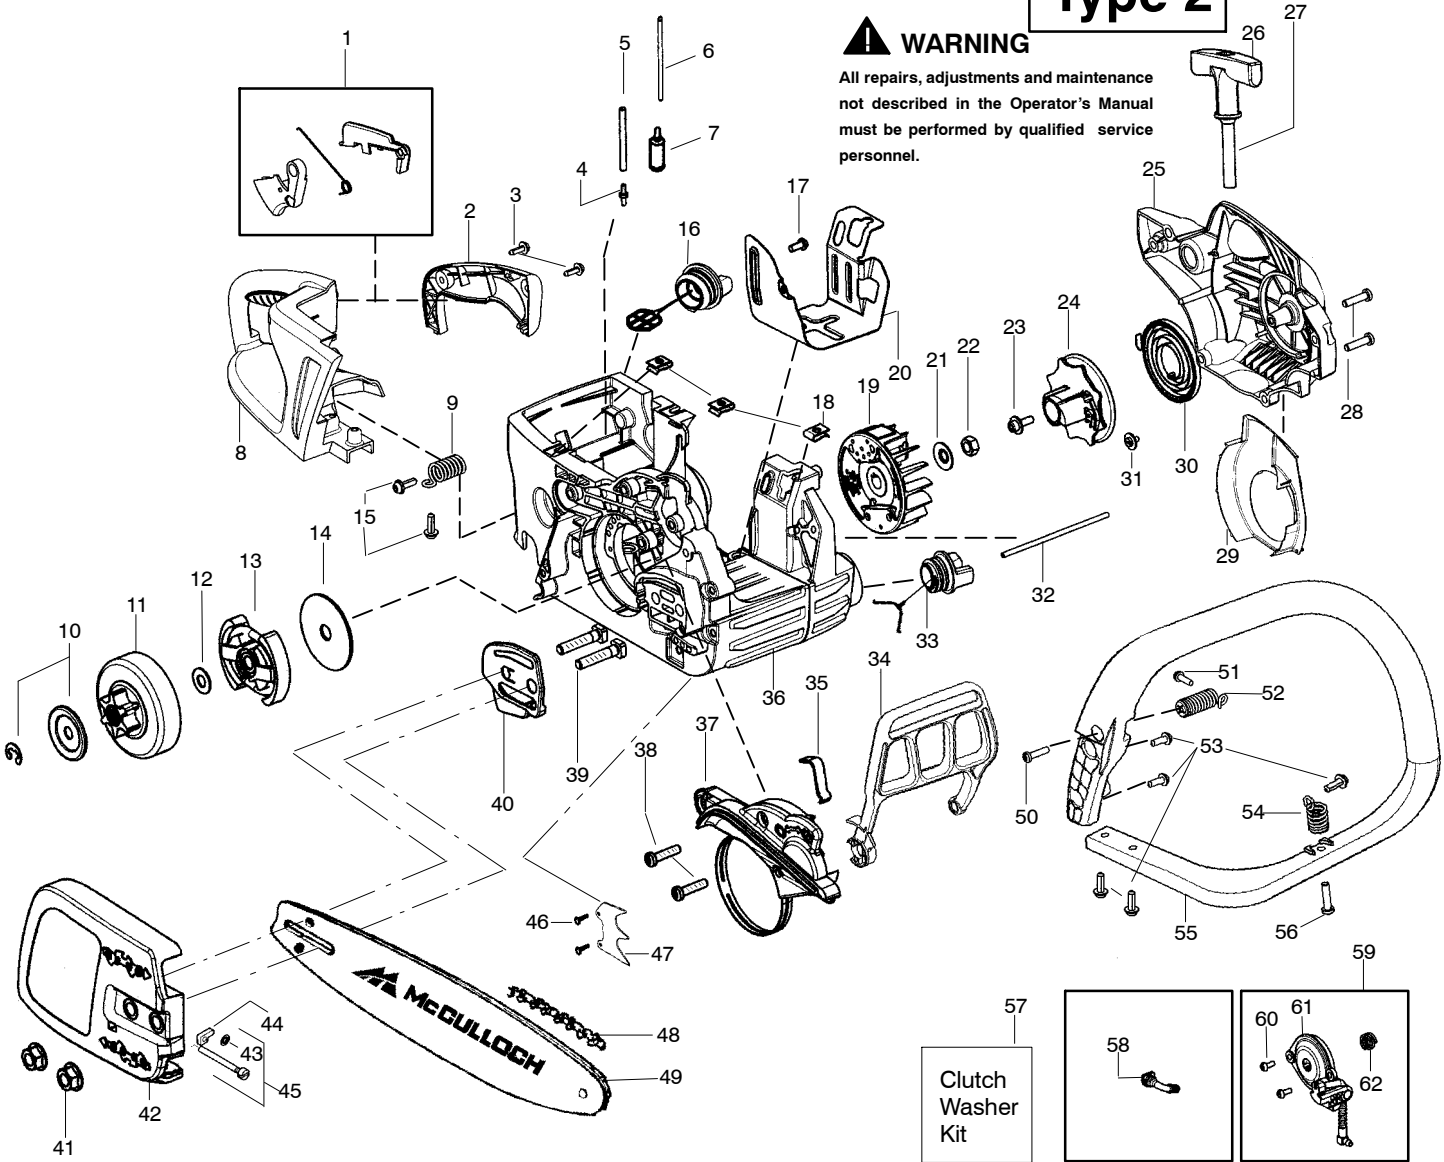

✓ = NEW PART NUMBER FOR THIS IPL

★ = REFER TO THE SERVICE REFERENCE INDICATED FOR MORE INFORMATION. (LOCATED AT END OF IPL)

Type 2

Ref.	Part No.	Description	Ref.	Part No.	Description	Ref.	Part No.	Description
1.	530071927	Kit-Trigger/Lockout	25.	545011703	Housing-Fan	45.	530069611	Kit-Bar Adjustment (incl. 43,44)
2.	545011912	Cover-Handle	26.	530049797	Handle-Starter	46.	530016439	Screw
3.	530016433	Screw	27.	530069232	Kit-Rope	47.	530014381	Kit-Spike (incl. 46)
4.	530023877	Fitting-Fuel line	28.	530016432	Screw	48.	530051437	Chain 14"
5.	530069216	Kit-Fuel Line (Large)	29.	530057868	Baffle	49.	530051442	Chain 16"
6.	530069247	Kit-Fuel Line (Small)	30.	530042095	Spring-Starter	50.	530016432	Screw
7.	530095646	Assy-Fuel Pick Up	31.	530016080	Screw	51.	530016443	Screw
8.	545012112	Handle-Rear	32.	530058786	Assy-Oil Vent	52.	530059480	Assy-Rear Iso. Spring
9.	530059475	Spring-Rear Isolator	33.	530057236	Assy-Oil Cap w/ret.	53.	530015906	Screw
10.	530071945	Kit-Clutch Washer	34.	530057880	Handguard	54.	530059479	Assy-Front Iso. Spring
11.	530057905	Assy-Clutch Drum 3/8"	35.	530016416	Spring-Handguard	55.	530057878	Handle-Front
12.	530071945	Kit-Clutch Washer	36.	545011813	Assy-Chassis (Incl. 4,5,6,7,9,15,16,17,18, 20,32,33,35,39,54,)	56.	530016432	Screw
13.	530057907	Assy-Clutch	37.	530071893	Kit-Chainbrake	57.	530071945	Kit-Clutch Washer (Incl. 10,12)
14.	530016419	Washer-Large Clutch	38.	530016432	Screw	58.	530057924	Assy-Oil Pick Up
15.	530015906	Screw	39.	530016133	Bolt-Bar	59.	530071891	Kit-Oil Pump (Incl. 60,61,62)
16.	530047192	Assy-Fuel Cap w/ret	40.	530057910	Plate-Bar	60.	530016064	Screw
17.	530016064	Screw	41.	530015917	Nut-Bar	61.	530057931	Assy-Oil Pump
18.	530015922	Nut-"U" type speed	42.	545012203	Assy-Clutch Cover (Incl. 45)	62.	530037820	Gear-Worm
19.	545016308	Assy-Flywheel	43.	530038593	Retainer-Screw			
20.	530057911	Shield-Heat	44.	530015826	Pin-Adjustment			
21.	530015127	Washer-Flywheel						
22.	530016134	Nut-Flywheel						
23.	530015920	Screw-Shoulder						
24.	530057890	Pulley						