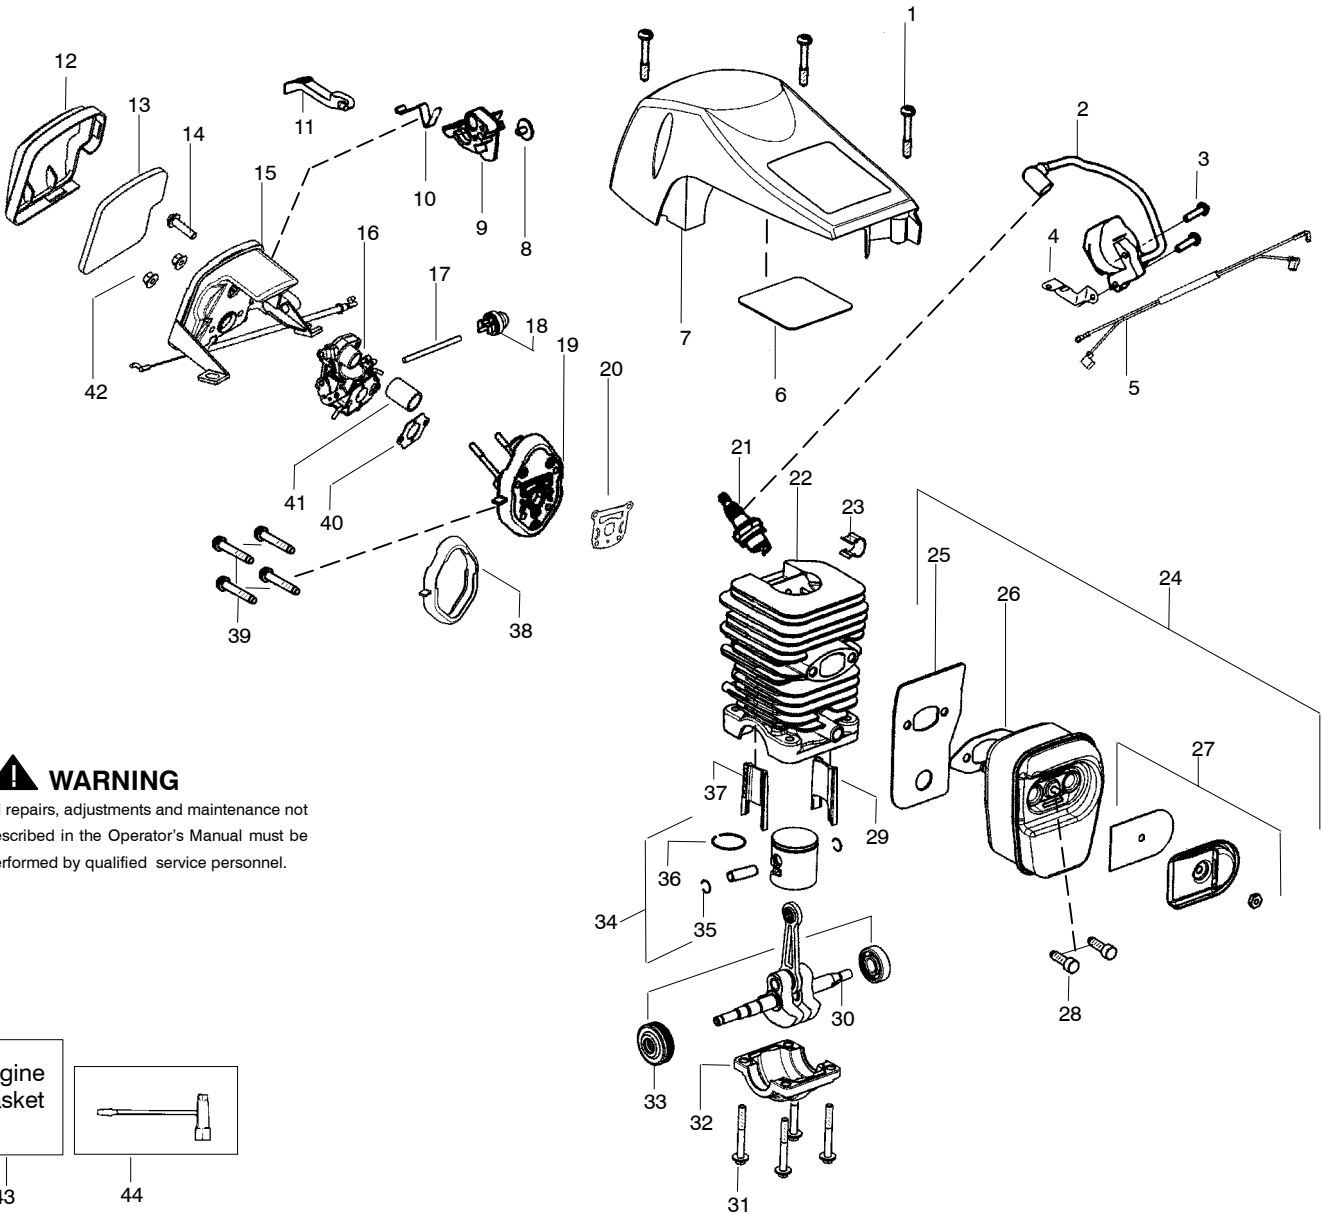

WARNING
All repairs, adjustments and maintenance not described in the Operator's Manual must be performed by qualified service personnel.