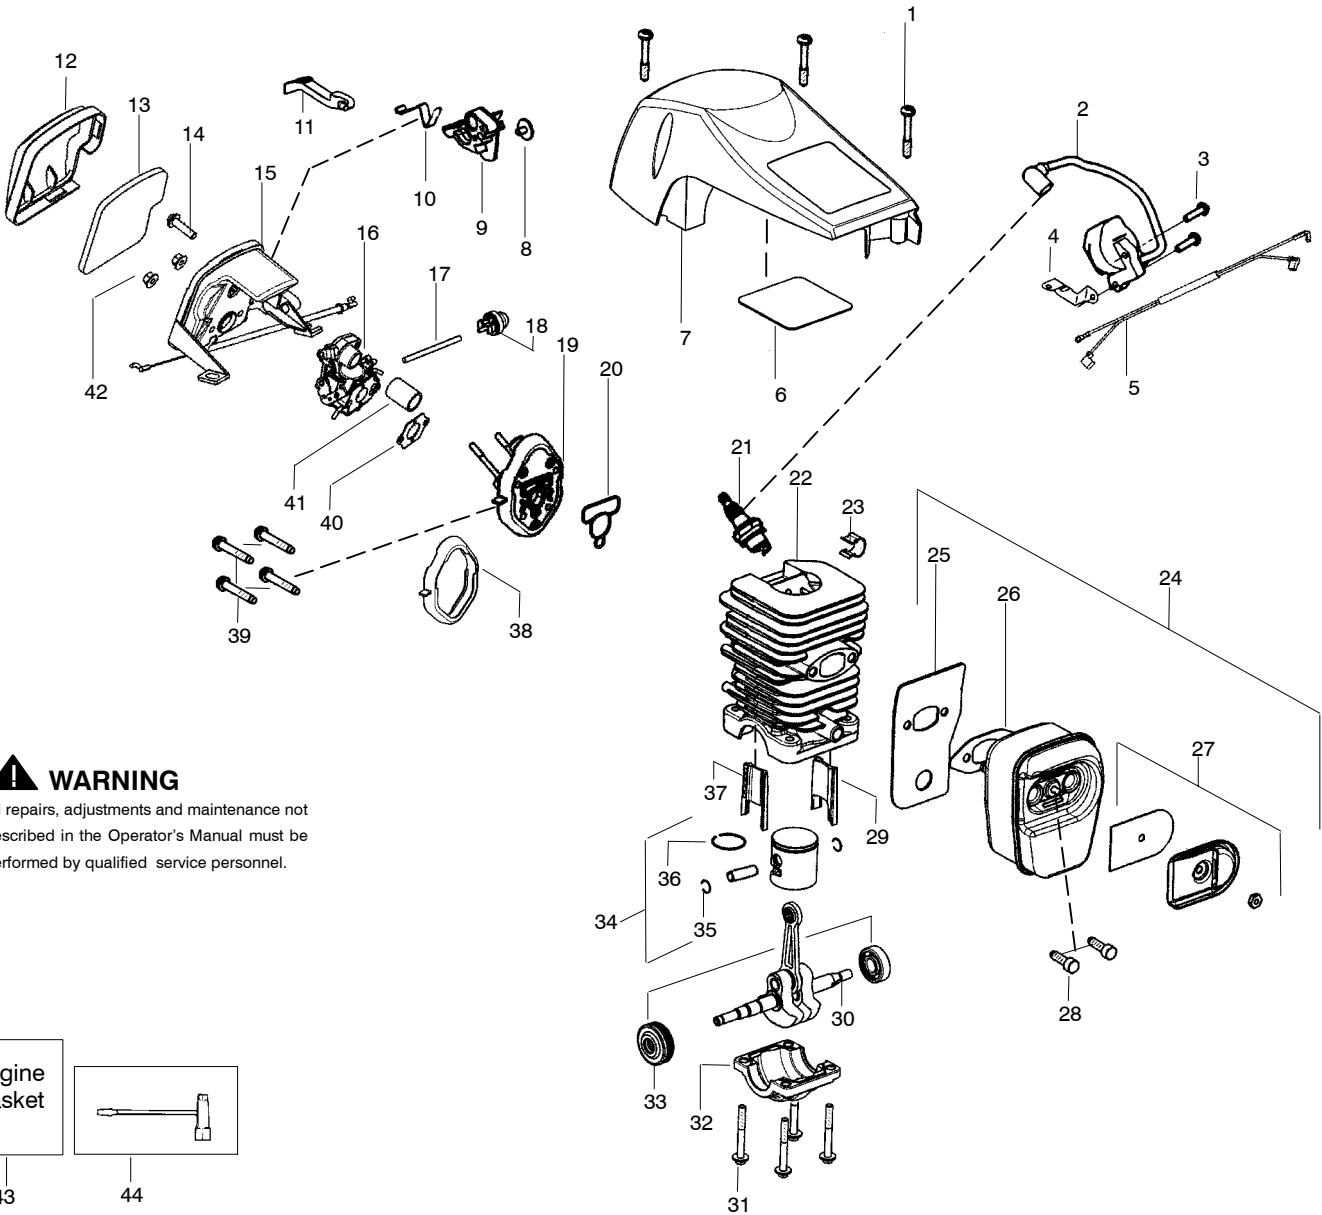

Note: Illustration may differ from actual model due to design changes

WARNING

All repairs, adjustments and maintenance not described in the Operator's Manual must be performed by qualified service personnel.