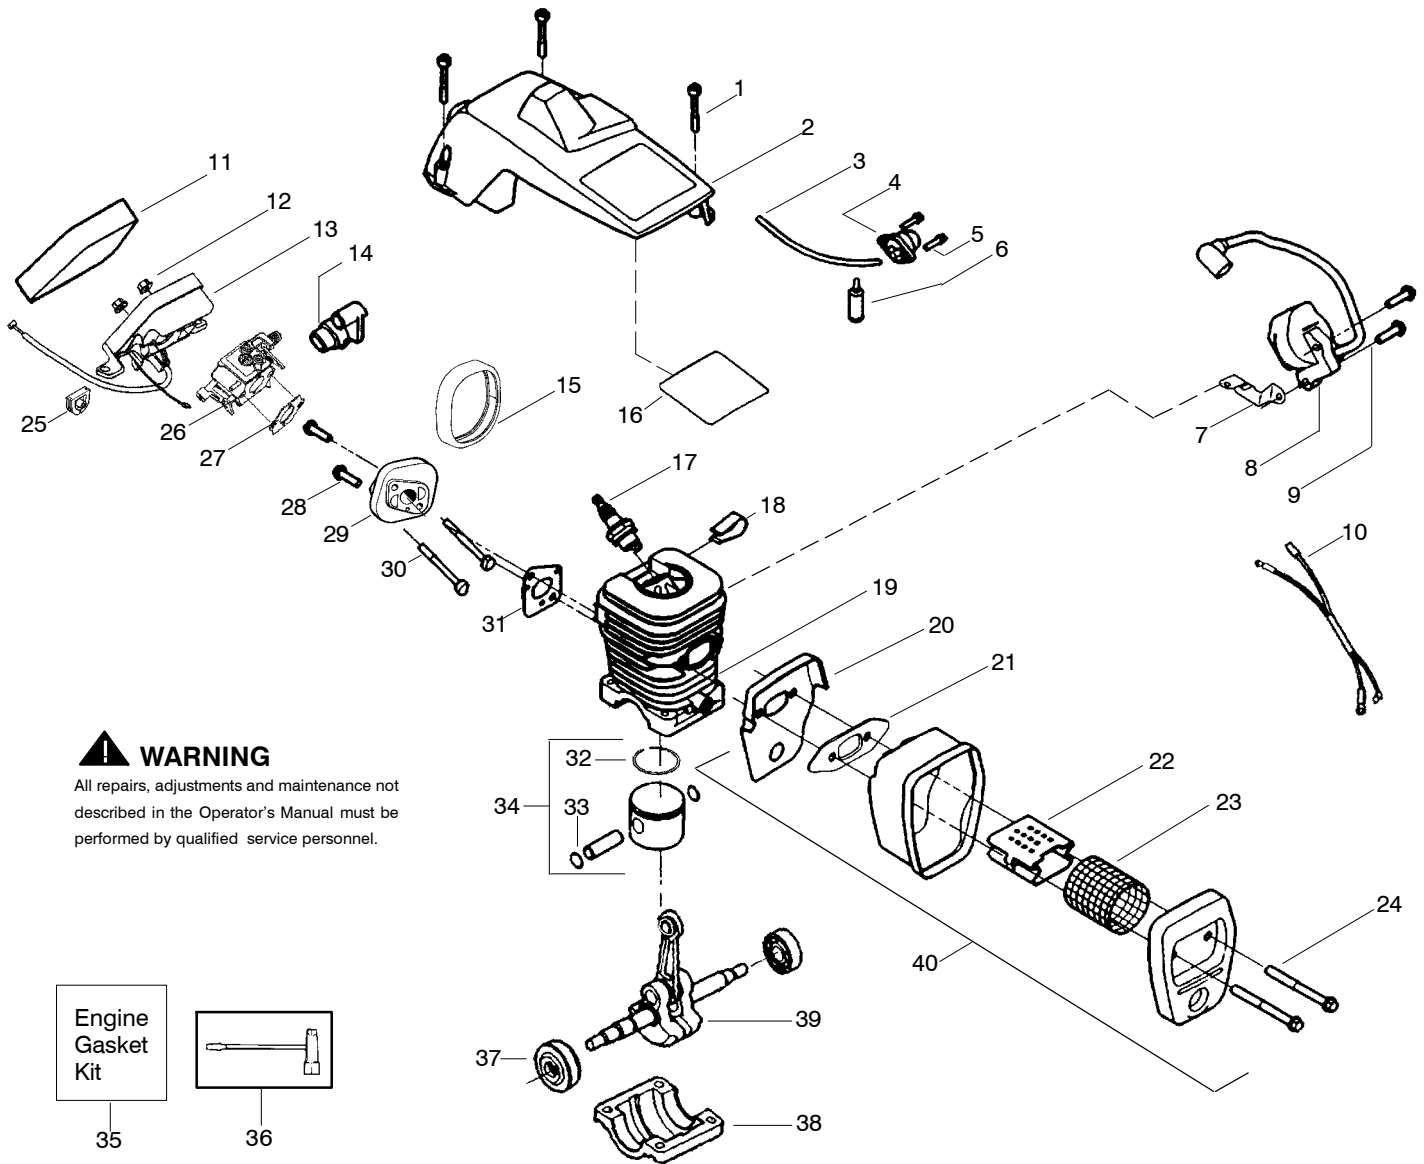

WARNING

All repairs, adjustments and maintenance not described in the Operator's Manual must be performed by qualified service personnel.

Engine Gasket Kit

35

36

Ref.	Part No.	Description	Ref.	Part No.	Description	Ref.	Part No.	Description
1.	530016153	Screw	19.	530012550	Cylinder	35.	530069608	Kit-Engine Gasket (Incl. 21, 27 & 31)
2.	530055638	Assy-Cylinder Shield (includes # 16)	20.	530049870	Backplate-Muffler			Bar Wrench
3.	530069247	Kit-Fuel Line (Small)	21.	530069608	Gasket-Muffler(kit)	36.	530031135	
4.	530071835	Kit-Air Purge (Incl. #5)	22.	530037813	Diffuser-Muffler	37.	530056363	Assy-Seal & Bearing
5.	530015780	Screw	23.	530036103	Screen-Spark	38.	530037935	Cap-Crankcase
6.	530095646	Assy-Fuel Pick-up	24.	530016132	Bolt-Muffler	39.	530047062	Assy-Crankshaft
7.	530047442	Strap-Ground	25.	530047631	Grommet-Throttle Cable	40.	530047207	Assy-Muffler (Incl. 20-24)
8.	530039198	Ignition Module	26.	---	Kit-Carburetor			Not Shown
9.	530015814	Screw		530071820	Zama (W-20)			Manuals (Scan)
10.	530057475	Assy-Wire Harness		530071821	Walbro (WT-662)			(Euro I)
11.	530037793	Foam-Air Filter	27.	530069608	Gasket-Carb. (kit)			(Euro II)
12.	530016101	Nut	28.	530016386	Screw			(Euro III)
13.	530057702	Assy-Air Box	29.	530049700	Carb. Adapter			(Euro IV)
14.	530035526	Grommet-Carb Adjust	30.	530016187	Screw			(Euro V)
15.	530054144	Seal-Carb Adapter	31.	530069608	Gasket-Adaptor(kit)			(Turkish)
16.	530055698	Reflector-Heat	32.	530038729	Ring-Piston			(Russian)
17.	952030150	Spark Plug (RCJ-7Y)	33.	530015697	Retainer-Piston Pin			
18.	530016136	Clip-High Tension Lead	34.	530071408	Kit-Piston (Incl. 32 & 33)			

✓ = NEW PART NUMBER FOR THIS IPL

★ = REFER TO THE SERVICE REFERENCE INDICATED FOR MORE INFORMATION. (LOCATED AT END OF IPL)