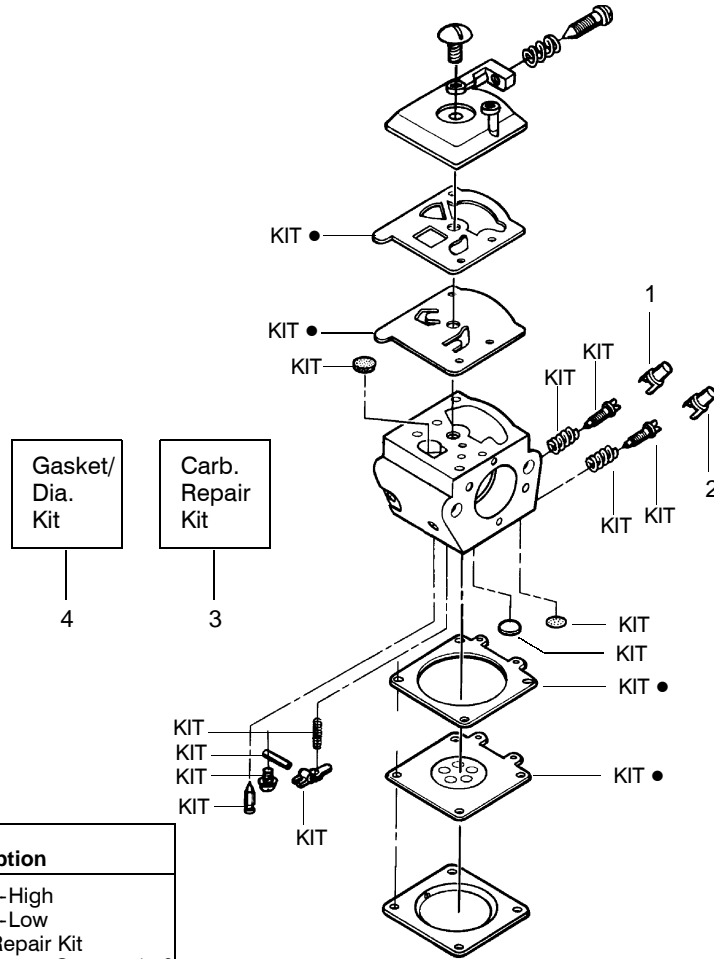

Carburetor Assembly – WT-391 – #530069722

Ref.	Part No.	Description
1.	530038479	Limiter Cap–High
2.	530038478	Limiter Cap–Low
3.	530069826	Carburetor Repair Kit (KIT= Indicates Contents) & Includes Limiter Caps
4.	530069844	Gasket/Diaphragm Kit (● = Indicates Contents)

Kit - Carburetor Assembly No. 530071621 - WT-625

Note: No Repair kits are available for this carburetor, please order the complete assembly part number 530-071621 - WT-625