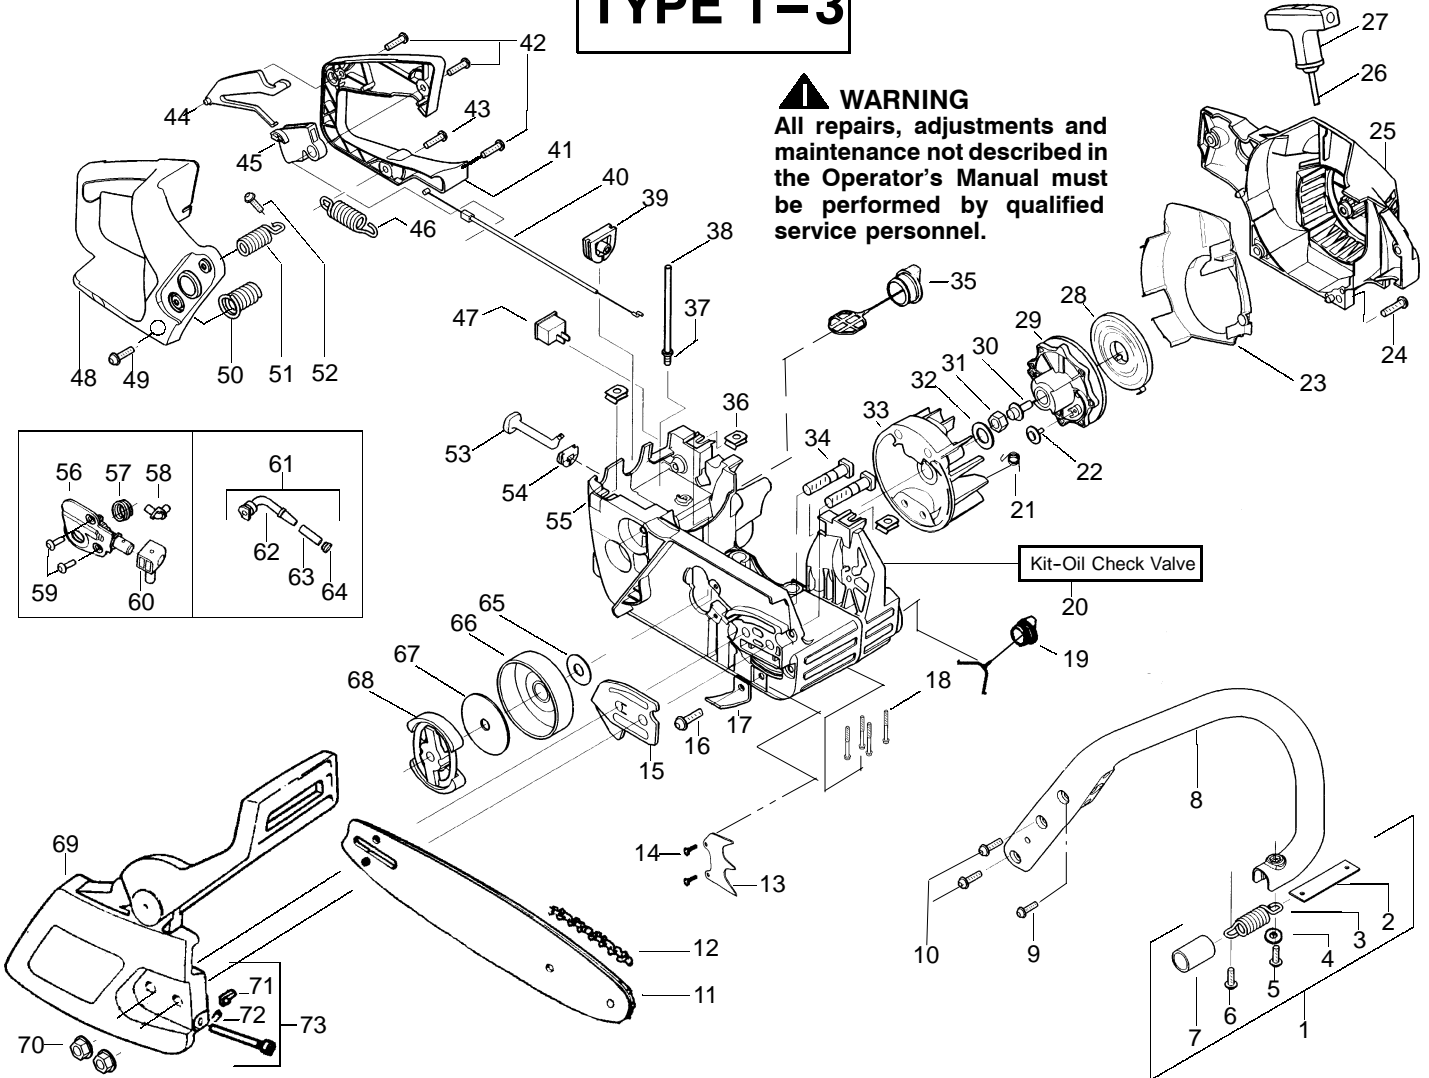

# TYPE 1-3

**WARNING**  
All repairs, adjustments and maintenance not described in the Operator's Manual must be performed by qualified service personnel.

Ref.	Part No.	Description	Ref.	Part No.	Description	Ref.	Part No.	Description
1.	530047963	Assy.-Isolator	27.	530056402	Handle- Starter	53.	530047605	Knob- Choke
2.	530047608	Strap- Limiter	28.	530027531	Spring- Recoil	54.	530049005	Grommet- Knob
3.	530042082	Spring- Isolator	29.	530037817	Pulley- Starter	55.	530056597	Assy- Chassis
4.	530015123	Washer	30.	530015920	Screw	56.	530071259	Kit- Oil Pump (Incls. 57,58,60)
5.	530016018	Screw	31.	530016134	Nut- Flywheel	57.	530037820	Gear- Worm Spring
6.	530015843	Screw	32.	530015127	Washer- Flywheel	58.	530049477	Elbow- Oil Pickup
7.	530036142	Sleeve- AV Spring	33.	530039209	Assy- Flywheel	59.	530016064	Screw
8.	530047583	Handle- Front	34.	530016133	Bolt- Bar	60.	530019206	Seal Block
9.	530015940	Screw	35.	530047192	Assy- Fuel Cap	61.	530047663	Assy- Oil Pickup (Incl. 62-64)
10.	530015814	Screw	36.	530015922	Nut- "U"- Type	62.	530038373	Pick- up Oiler
11.	530044896	Bar - 14"	37.	530023877	Fitting- fuel line	63.	530037821	Filter- Oil
12.	538029933	Chain 14"	38.	530069216	Kit- Fuel line (large)	64.	530030189	Plug- Oil Filter
13.	530014381	Kit- Assy Spike (incl.14)	39.	530047631	Grommet- Cable	65.	530015907	Washer- Thrust
14.	530015805	Screw	40.	530047602	Cable- Throttle	66.	530047061	Assy.- Clutch Drum w/bearing
15.	530038238	Plate- Bar Mounting	41.	530047581	Cover- Rear Handle	67.	530015611	Washer- Clutch
16.	530015814	Screw	42.	530015906	Screw	68.	530014949	Assy. Clutch
17.	530029850	Chain Catcher	43.	530015886	Screw	69.	530054736	Assy- Chain Brake
18.	530016132	Screw	44.	530036098	Lockout- Throttle	70.	530015917	Nut- Bar Mounting
19.	530010846	Assy- Oil Cap	45.	530036097	Trigger- Throttle	71.	530015826	Pin- Retainer
20.	530071666	Kit- Oil Check Valve	46.	530042082	Spring	72.	530038593	Retainer
21.	530023817	Spring- Starter Dog	47.	530069572	Kit- Switch	73.	530069611	Kit- Bar Adjust (incl. 71 & 72)
22.	530016080	Screw	48.	530047582	Handle - Rear			
23.	530055723	Baffle- Air	49.	530015814	Screw			
24.	530015892	Screw	50.	530053274	Assy- Isolator - lower			
25.	530055708	Housing- Fan	51.	530071385	Kit- Isolator (Upper)			
26.	530069232	Kit- Rope	52.	530015875	Screw			