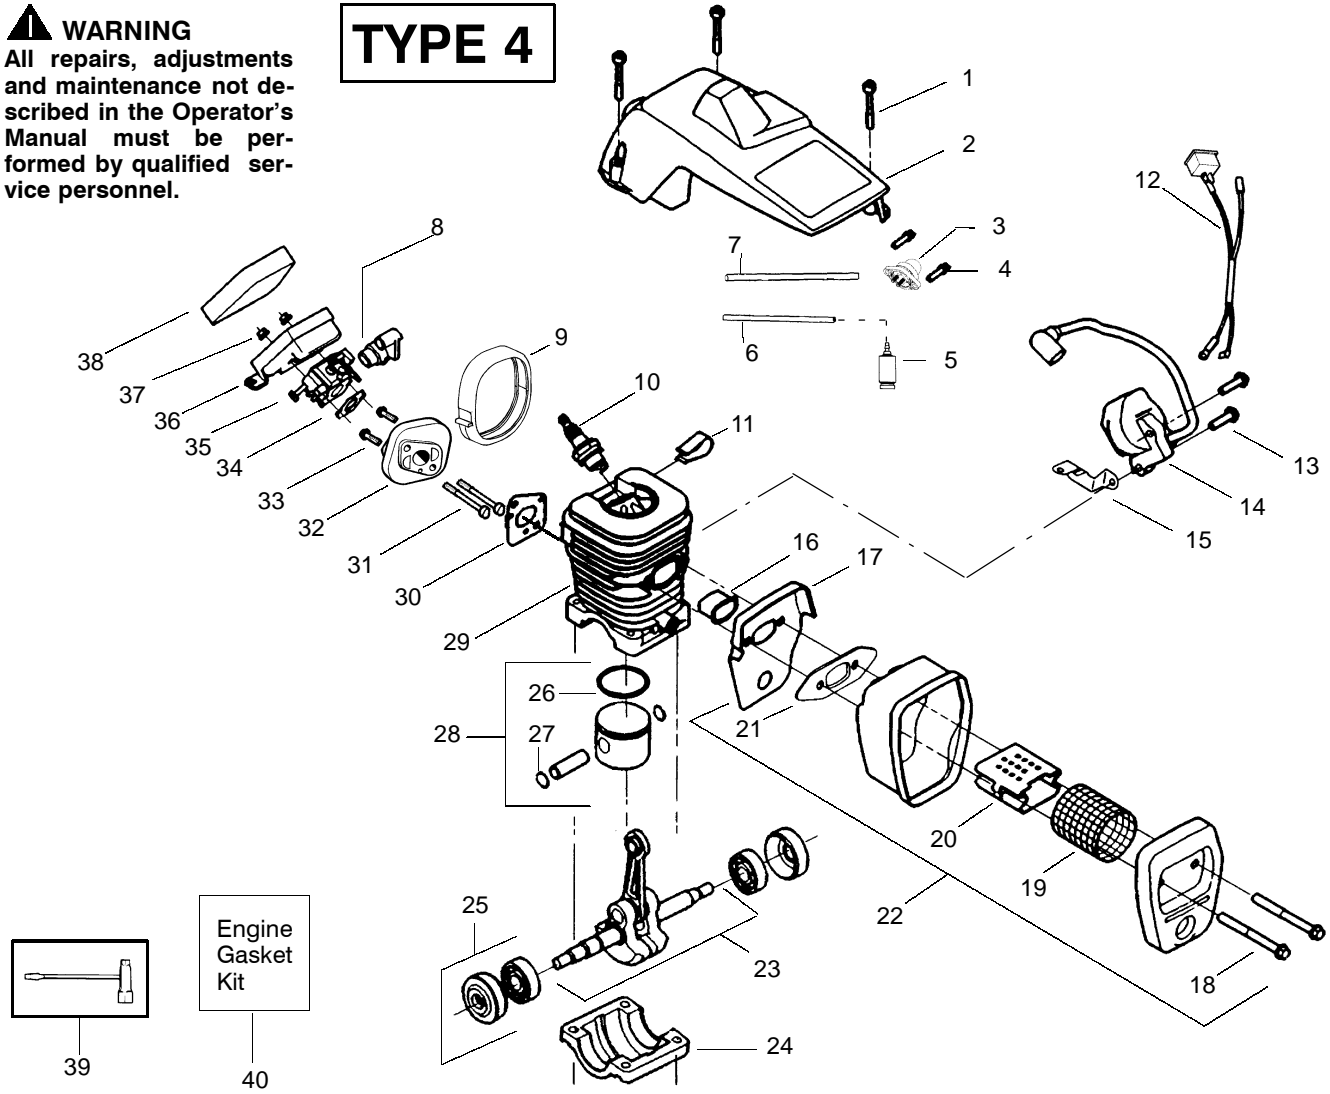

⚠ WARNING
All repairs, adjustments and maintenance not described in the Operator's Manual must be performed by qualified service personnel.

TYPE 4

Ref.	Part No.	Description	Ref.	Part No.	Description	Ref.	Part No.	Description
1.	530016153	Screw	19.	530036103	Screen-Spark	36.	530047604	Housing-Air Filter
2.	530056914	Shield-Cylinder	20.	530037813	Diffuser-Muffler	37.	530016101	Nut
3.	530047213	Assy-Air Purge	21.	530069608	Gasket-Muffler (kit)	38.	530037793	Air Filter - Foam
4.	530015780	Screw	22.	530047207	Assy-Muffler (Incl. 17-21)	39.	530031135	Wrench-Bar
5.	530095646	Assy-Fuel Pick-up	23.	530047062	Assy-Crankshaft	40.	530069608	Kit-Engine Gasket (incl. 34,30,21)
6.	530069247	Kit-Line Purge/Carb. (Small Dia)	24.	530037935	Cap-Crankcase			
7.	530069216	Kit-Line Purge/Tank (large line)	25.	530056363	Assy-Seal & Bearing			
8.	530035526	Grommet-Carb Adjust.	26.	530038729	Ring-Piston			
9.	530054144	Seal-Carb Adapter	27.	530015697	Retainer - Piston Pin			
10.	952030150	Spark Plug (RCJ-7Y)	28.	530071408	Kit-Piston - (incl. 26-27)			
11.	530016136	Clip-High Tension Lead	29.	530071412	Kit-Cylinder			
12.	530049117	Assy-Wire Harness (includes switch)	30.	530069608	Gasket-Carb. Adapter (kit)			
13.	530015814	Screw	31.	530016187	Screw			Not Shown
14.	530039167	Module-Ignition	32.	530049700	Carb. Adapter	530163664		Manual- (Scan)
15.	530047442	Strap-Ground	33.	530016386	Screw	530163665		Manual - (Euro I)
16.	530037652	Insulator-Heat	34.	530069608	Carb. Gasket (kit)	530163666		Manual - (Euro II)
17.	530049870	Back Plate-Muffler	35.	---	Kit-Carburetor	530054781		Decal-Warning
18.	530016132	Screw		530069722	(WT-391)			
				530071621	(WT-625)			

↖ = NEW PART NUMBER FOR THIS IPL

* = REFER TO THE SERVICE REFERENCE INDICATED FOR MORE INFORMATION. (LOCATED AT END OF IPL)