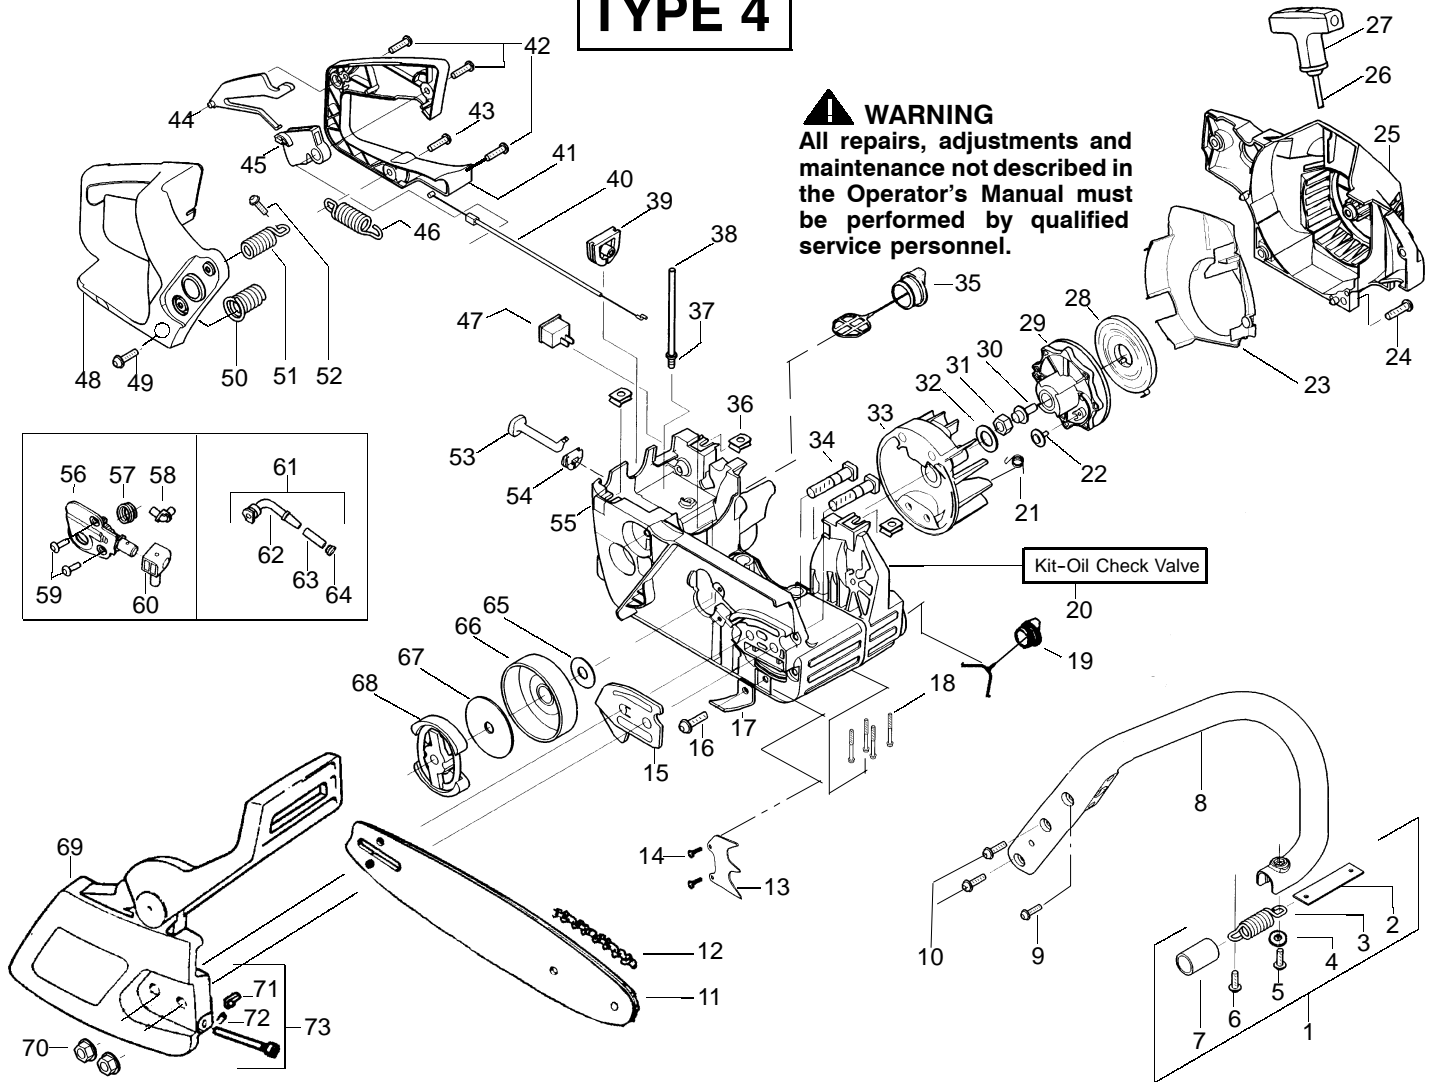

TYPE 4

Ref.	Part No.	Description	Ref.	Part No.	Description	Ref.	Part No.	Description
1.	530047963	Assy. - Isolator	27.	530056402	Handle - Starter	53.	530047605	Knob - Choke
2.	530047608	Strap - Limiter	28.	530027531	Spring - Recoil	54.	530049005	Grommet - Knob
3.	530042082	Spring - Isolator	29.	530037817	Pulley - Starter	55.	530056596	Assy - Chassis
4.	530015123	Washer	30.	530015920	Screw	56.	530071259	Kit - Oil Pump (Incls. 57, 58, 60)
5.	530016018	Screw	31.	530016134	Nut - Flywheel	57.	530037820	Gear - Worm Spring
6.	530015843	Screw	32.	530015127	Washer - Flywheel	58.	530049477	Elbow - Oil Pickup
7.	530036142	Sleeve - AV Spring	33.	530039209	Assy - Flywheel	59.	530016064	Screw
8.	530047583	Handle - Front	34.	530016133	Bolt - Bar	60.	530019206	Seal Block
9.	530015940	Screw	35.	530047192	Assy - Fuel Cap	61.	530047663	Assy - Oil Pickup (Incl. 62 - 64)
10.	530015814	Screw	36.	530015922	Nut - "U" - Type	62.	530038373	Pick - up Oiler
11.	530044896	Bar - 14"	37.	530023877	Fitting - fuel line	63.	530037821	Filter - Oil
12.	538029933	Chain 14"	38.	530069216	Kit - Fuel line (large)	64.	530030189	Plug - Oil Filter
13.	530014381	Kit - Assy Spike (incl. 14)	39.	530047631	Grommet - Cable	65.	530015907	Washer - Thrust
14.	530015805	Screw	40.	530047602	Cable - Throttle	66.	530047061	Assy. - Clutch Drum w/bearing
15.	530038238	Plate - Bar Mounting	41.	530047581	Cover - Rear Handle	67.	530015611	Washer - Clutch
16.	530015814	Screw	42.	530015906	Screw	68.	530014949	Assy. Clutch
17.	530029850	Chain Catcher	43.	530015886	Screw	69.	530054739	Assy - Chain Brake
18.	530016132	Screw	44.	530036098	Lockout - Throttle	70.	530015917	Nut - Bar Mounting
19.	530010846	Assy - Oil Cap	45.	530036097	Trigger - Throttle	71.	530015826	Pin - Retainer
20.	530071666	Kit - Oil Check Valve	46.	530042082	Spring	72.	530038593	Retainer
21.	530023817	Spring - Starter Dog	47.	530069572	Kit - Switch	73.	530069611	Kit - Bar Adjust (incl. 71 & 72)
22.	530016080	Screw	48.	530047582	Handle - Rear			
23.	530055723	Baffle - Air	49.	530015814	Screw			
24.	530015892	Screw	50.	530053274	Assy. Isolator - lower			
25.	530056333	Housing - Fan	51.	530071385	Kit - Isolator (Upper)			
26.	530069232	Kit - Rope	52.	530015875	Screw			

✓ = NEW PART NUMBER FOR THIS IPL

★ = REFER TO THE SERVICE REFERENCE INDICATED FOR MORE INFORMATION. (LOCATED AT END OF IPL)