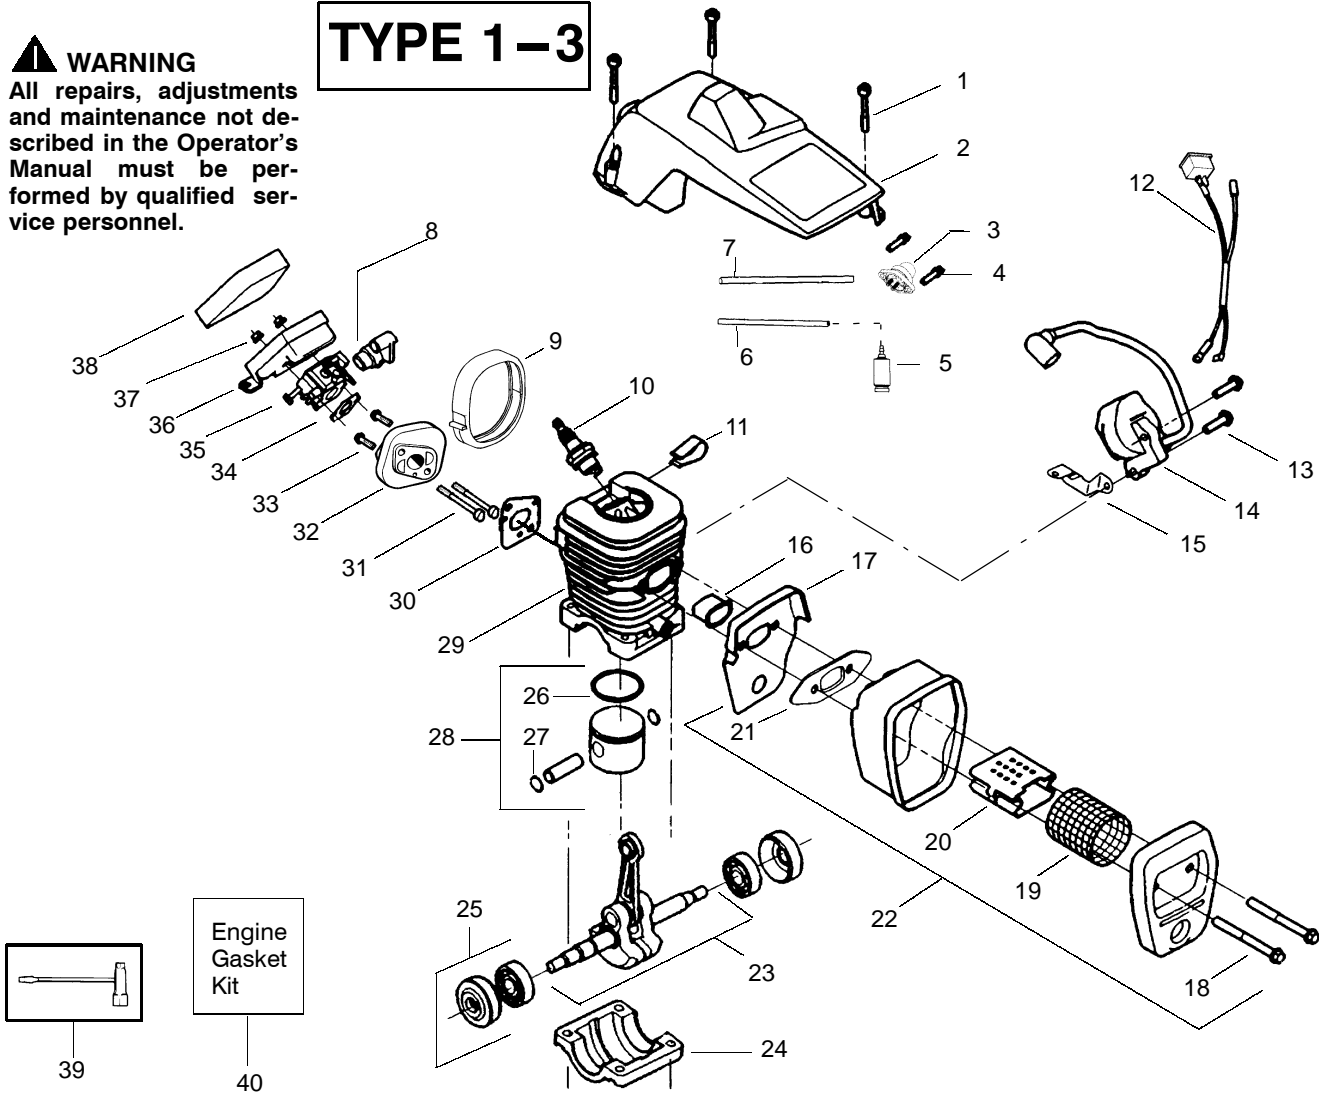

WARNING
All repairs, adjustments and maintenance not described in the Operator's Manual must be performed by qualified service personnel.

TYPE 1-3

Ref.	Part No.	Description	Ref.	Part No.	Description	Ref.	Part No.	Description
1.	530016153	Screw	19.	530036103	Screen-Spark	36.	530047604	Housing-Air Filter
2.	530056924	Shield-Cylinder	20.	530037813	Diffuser-Muffler	37.	530016101	Nut
3.	530047213	Assy-Air Purge	21.	530069608	Gasket-Muffler (kit)	38.	530037793	Air Filter - Foam
4.	530015780	Screw	22.	530047207	Assy-Muffler	39.	530031135	Wrench-Bar
5.	530095646	Assy-Fuel Pick-up	23.	530047062	Assy-Crankshaft	40.	530069608	Kit-Engine Gasket (incl. 34,30,21)
6.	530069247	Kit-Line Purge/Carb. (Small Dia)	24.	530037935	Cap-Crankcase	Not Shown		
7.	530069216	Kit-Line Purge/Tank (large line)	25.	530056363	Assy-Seal & Bearing			
8.	530035526	Grommet-Carb Adjust.	26.	530038729	Ring-Piston		530163664	Manual- (Scan)
9.	530054144	Seal-Carb Adapter	27.	530015697	Retainer - Piston Pin		530163665	Manual - (Euro I)
10.	952030150	Spark Plug (RCJ-7Y)	28.	530071408	Kit-Piston - (incl. 26-27)		530163666	Manual - (Euro II)
11.	530016136	Clip-High Tension Lead	29.	530071412	Kit-Cylinder		530054781	Decal-Warning
12.	530049117	Assy-Wire Harness (includes switch)	30.	530069608	Gasket-Carb. Adapter (kit)			
13.	530015814	Screw	31.	530016187	Screw			
14.	530039167	Module-Ignition	32.	530049700	Carb. Adapter			
15.	530047442	Strap-Ground	33.	530016386	Screw			
16.	530037652	Insulator-Heat	34.	530069608	Carb. Gasket (kit)			
17.	530049870	Back Plate-Muffler	35.	---	Kit-Carburetor (WT-391)			
18.	530016132	Screw		530069722	(WT-625)			
				530071621