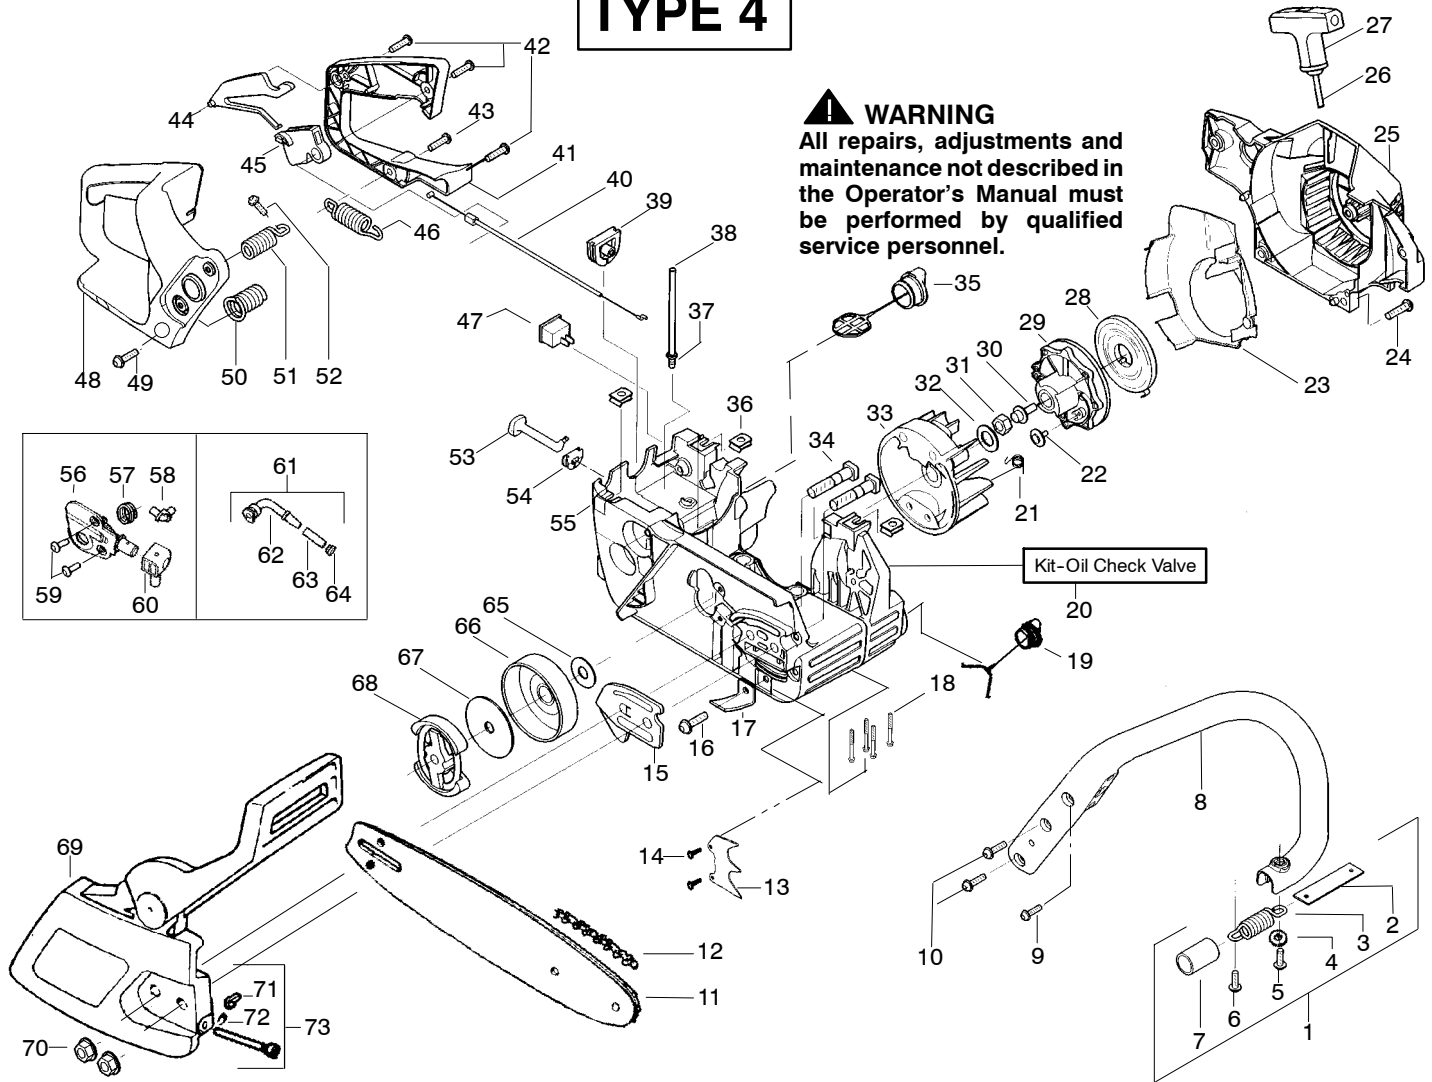

TYPE 4

Ref.	Part No.	Description	Ref.	Part No.	Description	Ref.	Part No.	Description
1.	530047963	Assy. - Isolator	27.	530056402	Handle - Starter	53.	530047605	Knob - Choke
2.	530047608	Strap - Limiter	28.	530027531	Spring - Recoil	54.	530049005	Grommet - Knob
3.	530042082	Spring - Isolator	29.	530037817	Pulley - Starter	55.	530056596	Assy - Chassis
4.	530015123	Washer	30.	530015920	Screw	56.	530071259	Kit - Oil Pump (Incl. 57, 58, 60)
5.	530016018	Screw	31.	530016134	Nut - Flywheel	57.	530037820	Gear - Worm Spring
6.	530015843	Screw	32.	530015127	Washer - Flywheel	58.	530049477	Elbow - Oil Pickup
7.	530036142	Sleeve - AV Spring	33.	530039209	Assy - Flywheel	59.	530016064	Screw
8.	530047583	Handle - Front	34.	530016133	Bolt - Bar	60.	530019206	Seal Block
9.	530015940	Screw	35.	530047192	Assy - Fuel Cap	61.	530047663	Assy - Oil Pickup (Incl. 62 - 64)
10.	530015814	Screw	36.	530015922	Nut - "U" - Type	62.	530038373	Pick - up Oiler
11.	530044896	Bar - 14"	37.	530023877	Fitting - fuel line	63.	530037821	Filter - Oil
12.	538029933	Chain 14"	38.	530069216	Kit - Fuel line (large)	64.	530030189	Plug - Oil Filter
13.	530014381	Kit - Assy Spike (incl. 14)	39.	530047631	Grommet - Cable	65.	530015907	Washer - Thrust
14.	530015805	Screw	40.	530047602	Cable - Throttle	66.	530047061	Assy. - Clutch Drum w/bearing
15.	530038238	Plate - Bar Mounting	41.	530047581	Cover - Rear Handle	67.	530015611	Washer - Clutch
16.	530015814	Screw	42.	530015906	Screw	68.	530014949	Assy. Clutch
17.	530029850	Chain Catcher	43.	530015886	Screw	69.	530054739	Assy - Chain Brake
18.	530016132	Screw	44.	530036098	Lockout - Throttle	70.	530015917	Nut - Bar Mounting
19.	530010846	Assy - Oil Cap	45.	530036097	Trigger - Throttle	71.	530015826	Pin - Retainer
20.	530071666	Kit - Oil Check Valve	46.	530042082	Spring	72.	530038593	Retainer
21.	530023817	Spring - Starter Dog	47.	530069572	Kit - Switch	73.	530069611	Kit - Bar Adjust (incl. 71 & 72)
22.	530016080	Screw	48.	530047582	Handle - Rear			
23.	530055723	Baffle - Air	49.	530015814	Screw			
24.	530015892	Screw	50.	530053274	Assy. Isolator - lower			
25.	530056333	Housing - Fan	51.	530071385	Kit - Isolator (Upper)			
26.	530069232	Kit - Rope	52.	530015875	Screw			

✓ = NEW PART NUMBER FOR THIS IPL

★ = REFER TO THE SERVICE REFERENCE INDICATED FOR MORE INFORMATION. (LOCATED AT END OF IPL)