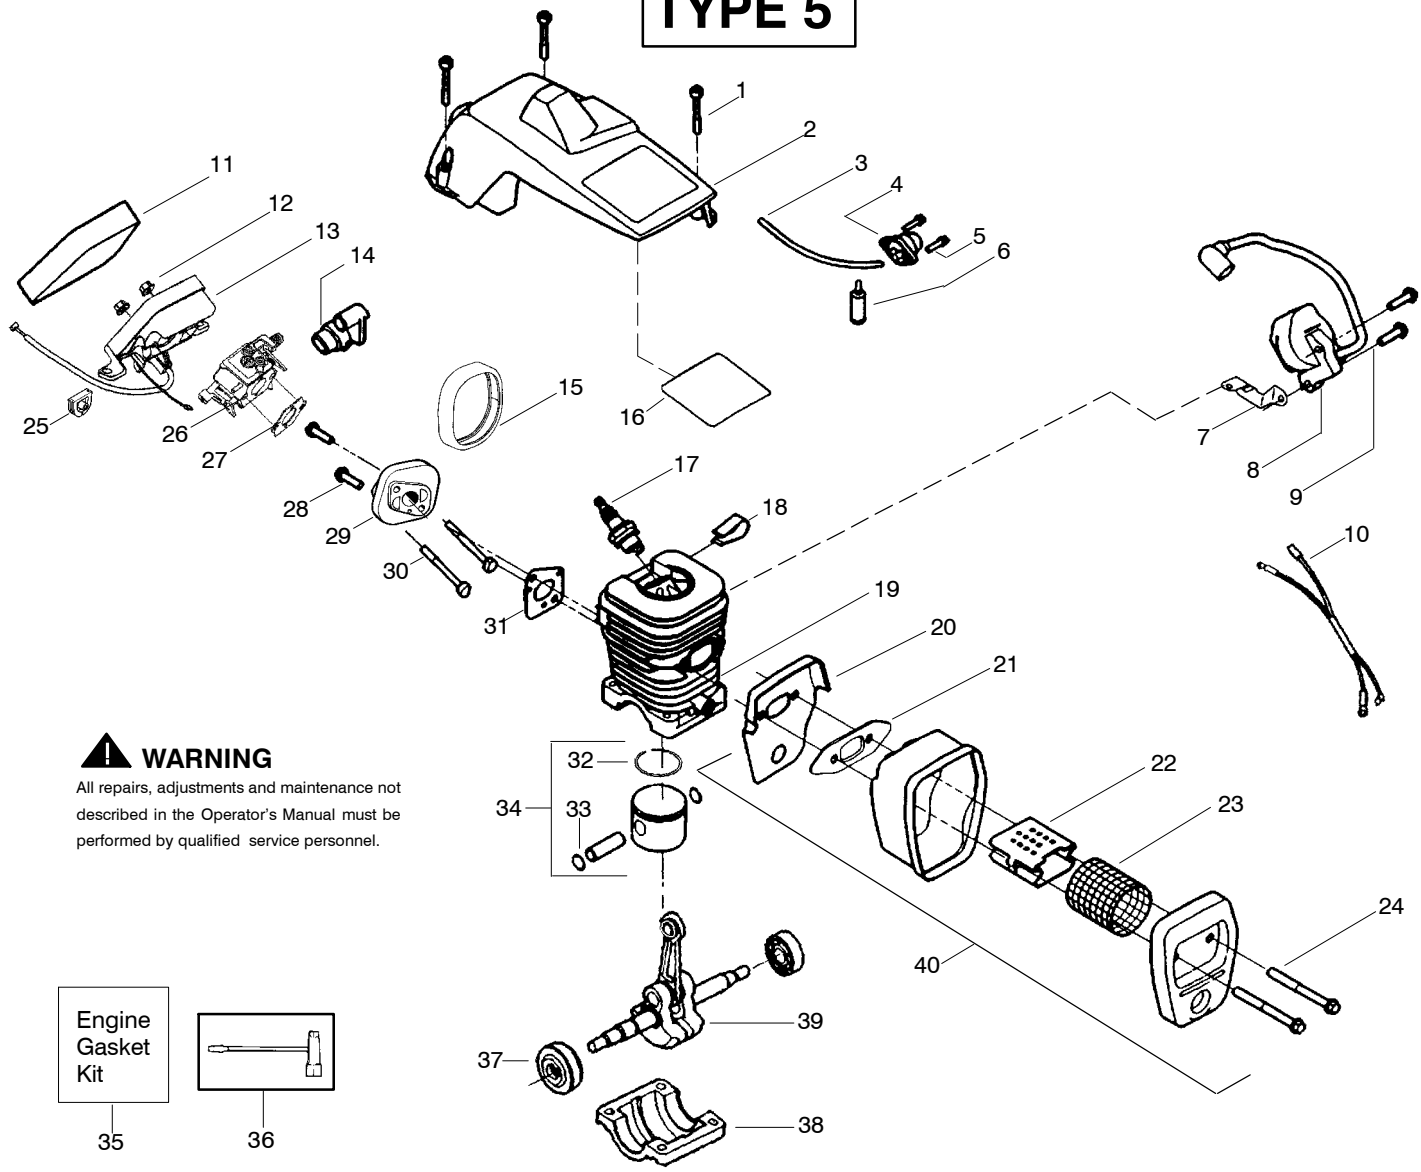

TYPE 5

WARNING
All repairs, adjustments and maintenance not described in the Operator's Manual must be performed by qualified service personnel.

Ref.	Part No.	Description	Ref.	Part No.	Description	Ref.	Part No.	Description
1.	530016153	Screw	19.	530012550	Cylinder	34.	530071408	Kit-Piston (Incl. 32 & 33)
2.	530056914	Assy-Cylinder Shield (includes # 16)	20.	530049870	Backplate-Muffler	35.	530069608	Kit-Engine Gasket (Incl. 21, 27 & 31)
3.	530069247	Kit-Fuel Line (Small)	21.	530069608	Gasket-Muffler(kit)	36.	530031135	Bar Wrench
4.	530047213	Assy-Air Purge	22.	530037817	Diffuser-Muffler	37.	530056363	Assy-Seal & Bearing
5.	530015780	Screw	23.	530036103	Screen-Spark	38.	530037935	Cap-Crankcase
6.	530095646	Assy-Fuel Pick-up	24.	530016132	Bolt-Muffler	39.	530047062	Assy-Crankshaft
7.	530047442	Strap-Ground	25.	530047631	Grommet-Throttle Cable	40.	530047207	Assy-Muffler (Incl. 20-24)
8.	530039198	Ignition Module	26.	---	Kit-Carburetor			Not Shown
9.	530015814	Screw	↗	530071820	Zama (W-20)			
10.	↗ 530057475	Assy-Wire Harness	↗	530071821	Walbro (WT-662)			
11.	530037793	Foam-Air Filter	27.	530069608	Gasket-Carb. (kit)			
12.	530016101	Nut	28.	530016386	Screw			
13.	↗ 530057702	Assy-Air Box	29.	530049700	Carb. Adapter			
14.	530035526	Grommet-Carb Adjust	30.	530016187	Screw			Manuals (Scan)
15.	530054144	Seal-Carb Adapter	31.	530069608	Gasket- Adaptor(kit)	↗	530164671	(Euro I)
16.	530055698	Reflector-Heat	32.	530038729	Ring-Piston	↗	530164672	(Euro II)
17.	952030150	Spark Plug (RCJ-7Y)	33.	530015697	Retainer-Piston Pin	↗	530164673	
18.	530016136	Clip-High Tension Lead						

↗ = NEW PART NUMBER FOR THIS IPL   ★ = REFER TO THE SERVICE REFERENCE INDICATED FOR MORE INFORMATION. (LOCATED AT END OF IPL)