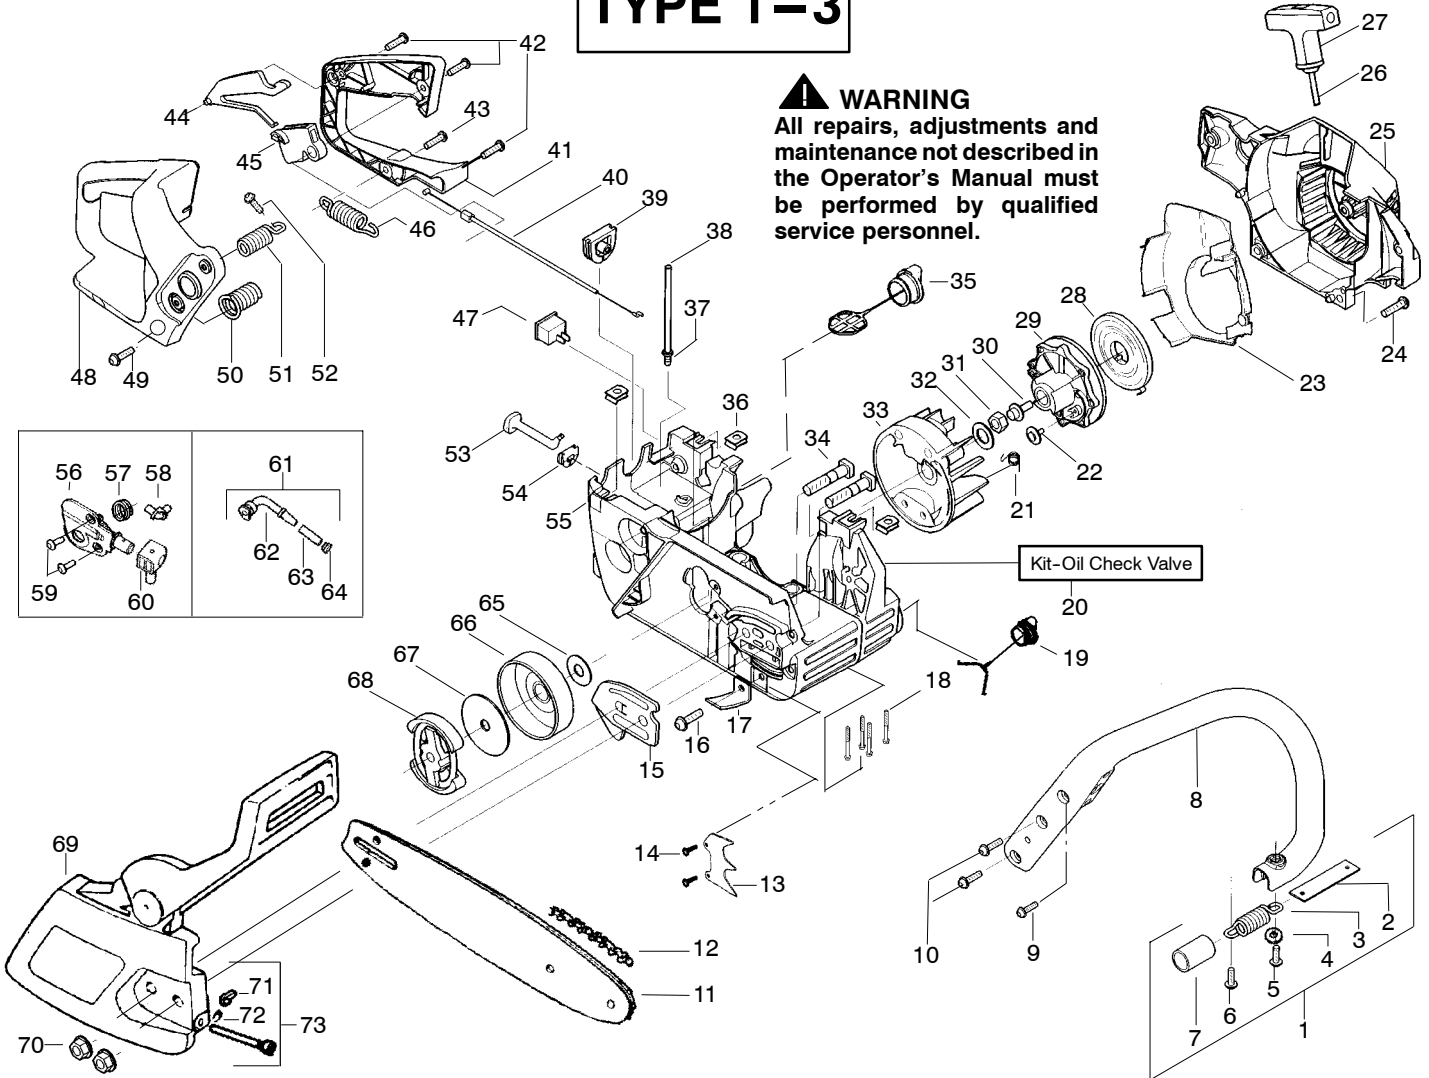

# TYPE 1-3

**⚠ WARNING**  
All repairs, adjustments and maintenance not described in the Operator's Manual must be performed by qualified service personnel.

Ref.	Part No.	Description	Ref.	Part No.	Description	Ref.	Part No.	Description
1.	530047963	Assy. - Isolator	27.	530056402	Handle - Starter	53.	530047605	Knob - Choke
2.	530047608	Strap - Limiter	28.	530027531	Spring - Recoil	54.	530049005	Grommet - Knob
3.	530042082	Spring - Isolator	29.	530037817	Pulley - Starter	55.	530056597	Assy - Chassis
4.	530015123	Washer	30.	530015920	Screw	56.	530071259	Kit - Oil Pump (Incls. 57,58,60)
5.	530016018	Screw	31.	530016134	Nut - Flywheel	57.	530037820	Gear - Worm Spring
6.	530015843	Screw	32.	530015127	Washer - Flywheel	58.	530049477	Elbow - Oil Pickup
7.	530036142	Sleeve - AV Spring	33.	530039209	Assy - Flywheel	59.	530016064	Screw
8.	530047583	Handle - Front	34.	530016133	Bolt - Bar	60.	530019206	Seal Block
9.	530015940	Screw	35.	530047192	Assy - Fuel Cap	61.	530047663	Assy - Oil Pickup (Incl. 62 - 64)
10.	530015814	Screw	36.	530015922	Nut - "U" - Type	62.	530038373	Pick - up Oiler
11.	530044896	Bar - 14"	37.	530023877	Fitting - fuel line	63.	530037821	Filter - Oil
12.	538029933	Chain 14"	38.	530069216	Kit - Fuel line (large)	64.	530030189	Plug - Oil Filter
13.	530014381	Kit - Assy Spike (incl. 14)	39.	530047631	Grommet - Cable	65.	530015907	Washer - Thrust
14.	530015805	Screw	40.	530047602	Cable - Throttle	66.	530047061	Assy. - Clutch Drum w/bearing
15.	530038238	Plate - Bar Mounting	41.	530047581	Cover - Rear Handle	67.	530015611	Washer - Clutch
16.	530015814	Screw	42.	530015906	Screw	68.	530014949	Assy. Clutch
17.	530029850	Chain Catcher	43.	530015886	Screw	69.	530054736	Assy - Chain Brake
18.	530016132	Screw	44.	530036098	Lockout - Throttle	70.	530015917	Nut - Bar Mounting
19.	530010846	Assy - Oil Cap	45.	530036097	Trigger - Throttle	71.	530015826	Pin - Retainer
20.	530071666	Kit - Oil Check Valve	46.	530042082	Spring	72.	530038593	Retainer
21.	530023817	Spring - Starter Dog	47.	530069572	Kit - Switch	73.	530069611	Kit - Bar Adjust (incl. 71 & 72)
22.	530016080	Screw	48.	530047582	Handle - Rear			
23.	530055723	Baffle - Air	49.	530015814	Screw			
24.	530015892	Screw	50.	530053274	Assy. Isolator - lower			
25.	530055708	Housing - Fan	51.	530071385	Kit - Isolator (Upper)			
26.	530069232	Kit - Rope	52.	530015875	Screw			