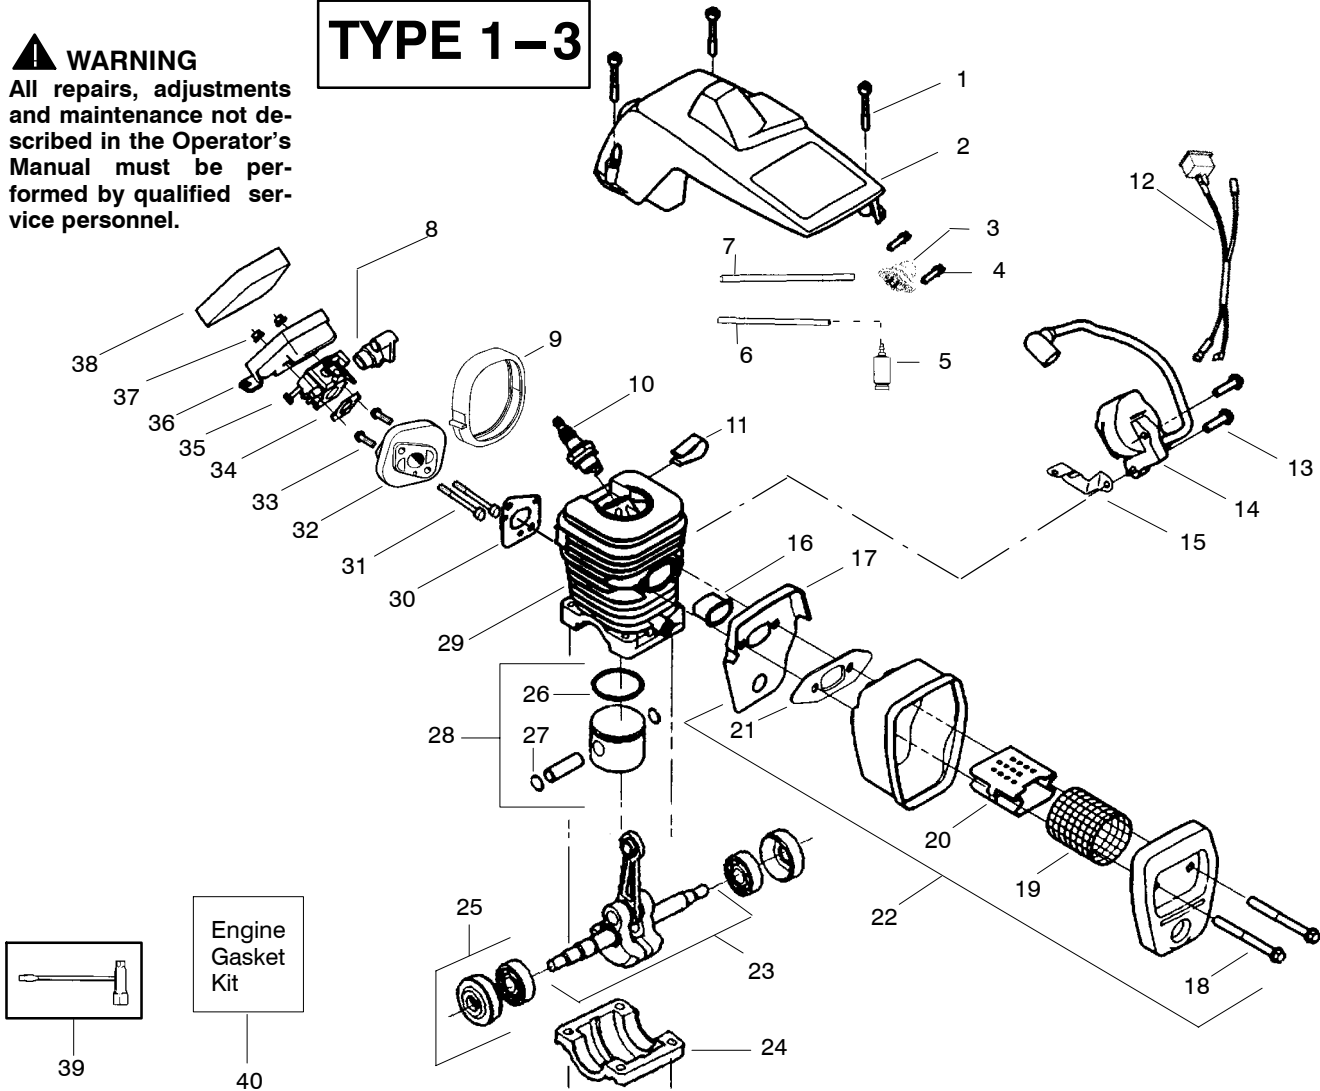

⚠ WARNING
All repairs, adjustments and maintenance not described in the Operator's Manual must be performed by qualified service personnel.

TYPE 1-3

Ref.	Part No.	Description	Ref.	Part No.	Description	Ref.	Part No.	Description	
1.	530016153	Screw	19.	530036103	Screen-Spark	36.	530047604	Housing-Air Filter	
2.	530056924	Shield-Cylinder	20.	530037813	Diffuser-Muffler	37.	530016101	Nut	
3.	530047213	Assy-Air Purge	21.	530069608	Gasket-Muffler (kit)	38.	530037793	Air Filter - Foam	
4.	530015780	Screw	22.	530047207	Assy-Muffler (Incl. 17-21)	39.	530031135	Wrench-Bar	
5.	530095646	Assy-Fuel Pick-up	23.	530047062	Assy-Crankshaft	40.	530069608	Kit-Engine Gasket (incl. 34,30,21)	
6.	530069247	Kit-Line Purge/Carb. (Small Dia)	24.	530037935	Cap-Crankcase				
7.	530069216	Kit-Line Purge/Tank (large line)	25.	530056363	Assy-Seal & Bearing				
8.	530035526	Grommet-Carb Adjust.	26.	530038729	Ring-Piston				
9.	530054144	Seal-Carb Adapter	27.	530015697	Retainer - Piston Pin				
10.	952030150	Spark Plug (RCJ-7Y)	28.	530071408	Kit-Piston - (incl. 26-27)				
11.	530016136	Clip-High Tension Lead	29.	530071412	Kit-Cylinder				
12.	530049117	Assy-Wire Harness (includes switch)	30.	530069608	Gasket-Carb. Adapter (kit)				
13.	530015814	Screw	31.	530016187	Screw			Not Shown	
14.	530039167	Module-Ignition	32.	530049700	Carb. Adapter			530163664	Manual- (Scan)
15.	530047442	Strap-Ground	33.	530016386	Screw			530163665	Manual - (Euro I)
16.	530037652	Insulator-Heat	34.	530069608	Carb. Gasket (kit)			530163666	Manual - (Euro II)
17.	530049870	Back Plate-Muffler	35.	---	Kit-Carburetor (WT-391)			530054781	Decal-Warning
18.	530016132	Screw		530069722	(WT-625)				

✓ = NEW PART NUMBER FOR THIS IPL   ★ = REFER TO THE SERVICE REFERENCE INDICATED FOR MORE INFORMATION. (LOCATED AT END OF IPL)