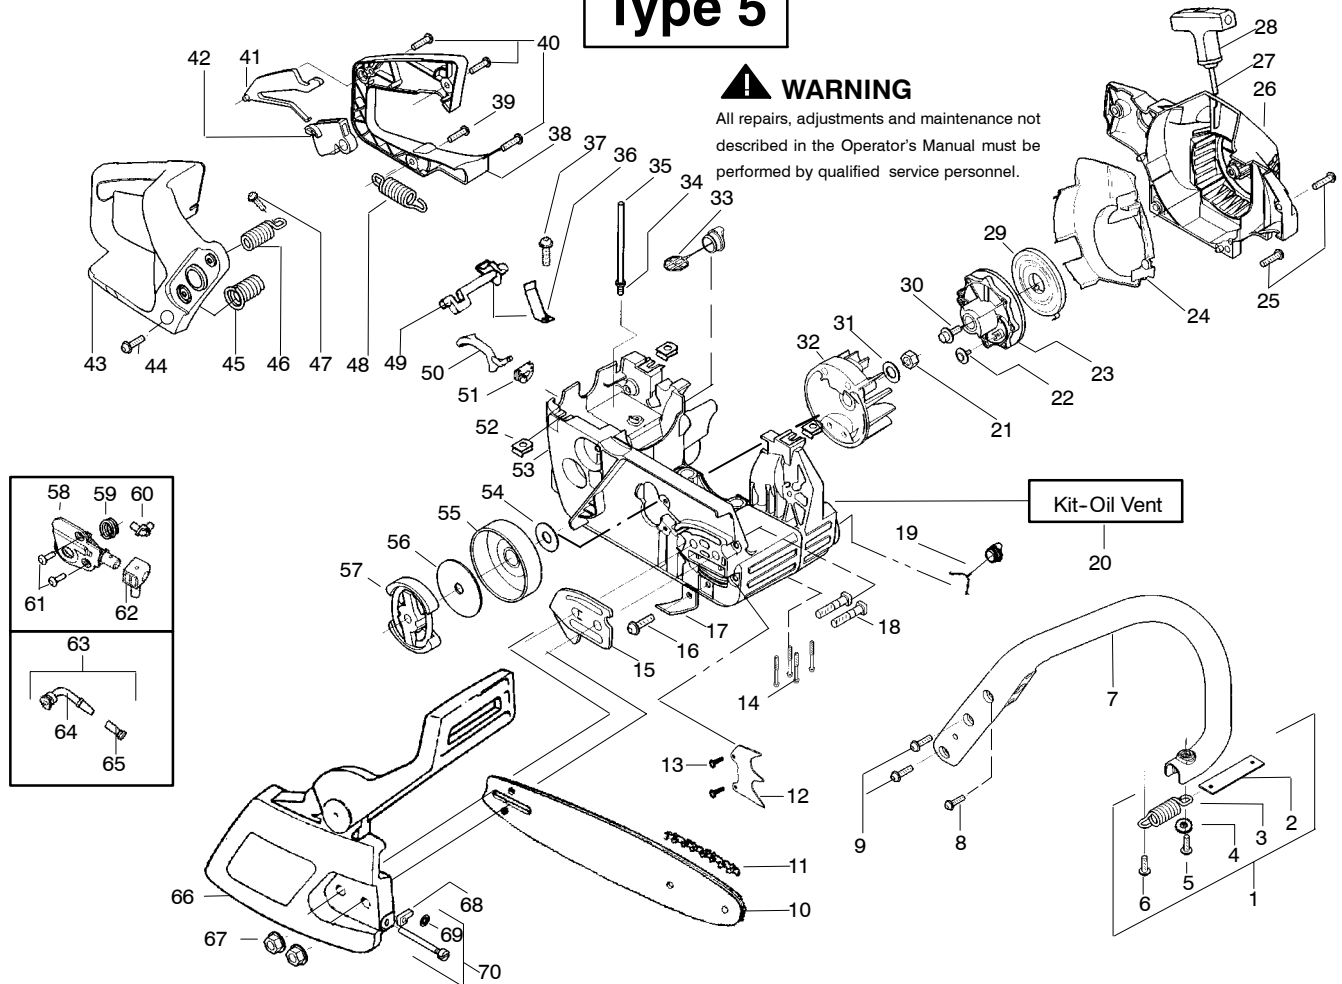

Type 5

⚠ WARNING

All repairs, adjustments and maintenance not described in the Operator's Manual must be performed by qualified service personnel.

Ref.	Part No.	Description	Ref.	Part No.	Description	Ref.	Part No.	Description
1.	530047963	Assy.- Isolator	28.	530056402	Handle-Starter	55.	530047061	Assy.-Clutch Drum w/bearing
2.	530047608	Limiter Strap	29.	530027531	Spring-Recoil	56.	530015611	Washer-Clutch
3.	530042082	Spring-Isolator	30.	530015920	Screw	57.	530014949	Assy. Clutch
4.	530015158	Washer	31.	530015127	Washer-Flywheel	58.	530071259	Kit - Oil Pump (incl. 59,60,62)
5.	530016018	Screw	32.	530039187	Assy-Flywheel	59.	530037820	Gear-Worm Spring
6.	530015843	Screw	33.	530047192	Assy-Fuel Cap	60.	530049477	Elbow-Oil Pickup
7.	530047583	Front Handle	34.	530023877	Fitting-fuel line	61.	530016064	Screw
8.	530015940	Screw	35.	530069216	Kit-Fuel line (large)	62.	530019206	Seal Block
9.	530015814	Screw	36.	530016149	Spring-Switch	63.	530047663	Assy-Oil Pick-up (Incl. 64,65)
10.	530044896	Bar - 14"	37.	530015775	Screw	64.	530038373	Pick-up Oiler
11.	538029933	Chain - 14"	38.	530047581	Cover-Rear Handle	65.	530056533	Filter-Oil
12.	530014381	Kit-Spike (Incl. 13)	39.	530015886	Screw	66.	530054739	Assy.-Chain Brake
13.	530015805	Screw	40.	530015906	Screw	67.	530015917	Nut-Bar Mounting
14.	530016132	Screw	41.	530036098	Throttle Lockout	68.	530015826	Pin-Bar Adjust
15.	530038238	Plate-Bar Mount.	42.	530036097	Trigger-Throttle	69.	530038593	Retainer
16.	530015814	Screw	43.	530047582	Handle - Rear	70.	530069611	Kit-Bar Adjusting (incl. # 68,69)
17.	530029850	Chain Catcher	44.	530015814	Screw			
18.	530016133	Bolt-Bar	45.	530053274	Assy Isolator-lower			
19.	530010846	Assy-Oil Cap	46.	530071385	Kit-Isolator (Upper)			
20.	530071666	Kit-Oil Vent	47.	530015875	Screw			
21.	530016134	Nut-Flywheel	48.	530042082	Spring-Isolator			
22.	530016080	Screw	49.	530057473	Lever-Switch			
23.	530037817	Starter Pulley	50.	530057474	Lever-Choke			
24.	530055723	Baffle-Air	51.	530049005	Grommet-Knob			
25.	530015892	Screw	52.	530015922	Nut-"U"-Type			
26.	530056333	Housing-Fan	53.	530058733	Kit-Chassis Assy. fuel lines and caps)			
27.	530069232	Kit - Rope	54.	530015907	Washer-Thrust			

↗ = NEW PART NUMBER FOR THIS IPL

★ = REFER TO THE SERVICE REFERENCE INDICATED FOR MORE INFORMATION. (LOCATED AT END OF IPL)