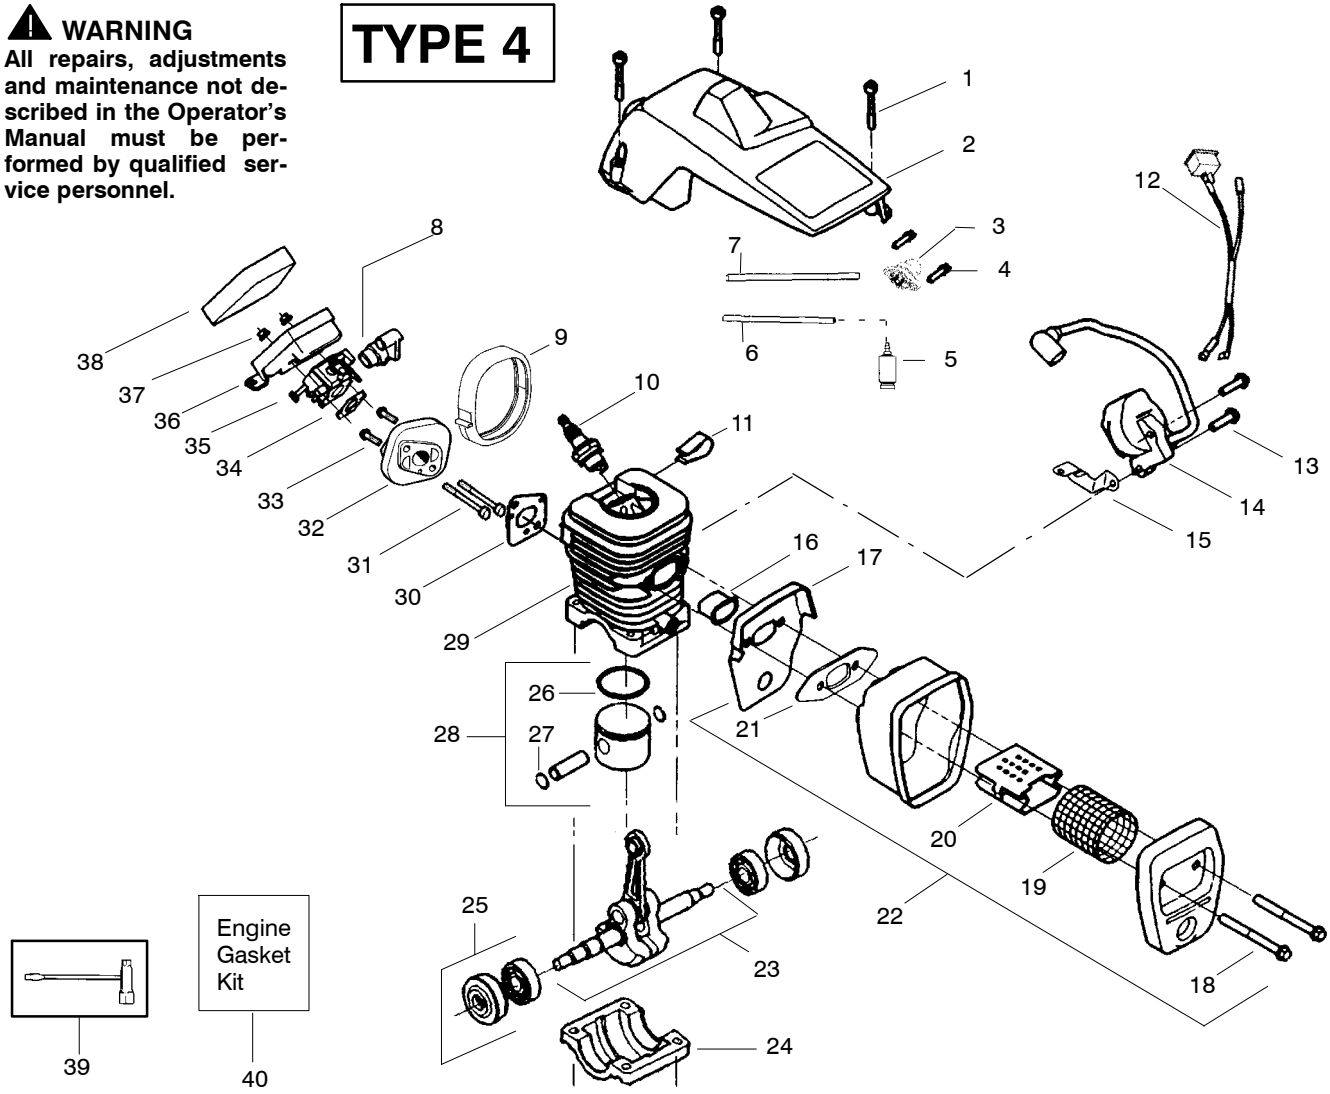

⚠ WARNING
All repairs, adjustments and maintenance not described in the Operator's Manual must be performed by qualified service personnel.

TYPE 4

Ref.	Part No.	Description	Ref.	Part No.	Description	Ref.	Part No.	Description
1.	530016153	Screw	19.	530036103	Screen-Spark	36.	530047604	Housing-Air Filter
2.	530056914	Shield-Cylinder	20.	530037813	Diffuser-Muffler	37.	530016101	Nut
3.	530047213	Assy-Air Purge	21.	530069608	Gasket-Muffler (kit)	38.	530037793	Air Filter - Foam
4.	530015780	Screw	22.	530047207	Assy-Muffler (Incl. 17-21)	39.	530031135	Wrench-Bar
5.	530095646	Assy-Fuel Pick-up Kit-Line Purge/Carb. (Small Dia)	23.	530047062	Assy-Crankshaft	40.	530069608	Kit-Engine Gasket (incl. 34,30,21)
6.	530069247	Kit-Line Purge/Tank (large line)	24.	530037935	Cap-Crankcase			
7.	530069216	Kit-Line Purge/Tank (large line)	25.	530056363	Assy-Seal & Bearing			
8.	530035526	Grommet-Carb Adjust.	26.	530038729	Ring-Piston			
9.	530054144	Seal-Carb Adapter	27.	530015697	Retainer - Piston Pin			
10.	952030150	Spark Plug (RCJ-7Y)	28.	530071408	Kit-Piston - (incl. 26-27)			
11.	530016136	Clip-High Tension Lead	29.	530071412	Kit-Cylinder			
12.	530049117	Assy-Wire Harness (includes switch)	30.	530069608	Gasket-Carb. Adapter (kit)			
13.	530015814	Screw	31.	530016187	Screw	↗	530164543	Manual- (Scan)
14.	530039167	Module-Ignition	32.	530049700	Carb. Adapter	↗	530164544	Manual - (Euro I)
15.	530047442	Strap-Ground	33.	530016386	Screw	↗	530164545	Manual - (Euro II)
16.	530037652	Insulator-Heat	34.	530069608	Carb. Gasket (kit)	↗	530054781	Decal-Warning
17.	530049870	Back Plate-Muffler	35.	---	Kit-Carburetor (WT-391)			
18.	530016132	Screw		530069722	(WT-625)			
				530071621				

↗ = NEW PART NUMBER FOR THIS IPL

* = REFER TO THE SERVICE REFERENCE INDICATED FOR MORE INFORMATION. (LOCATED AT END OF IPL)