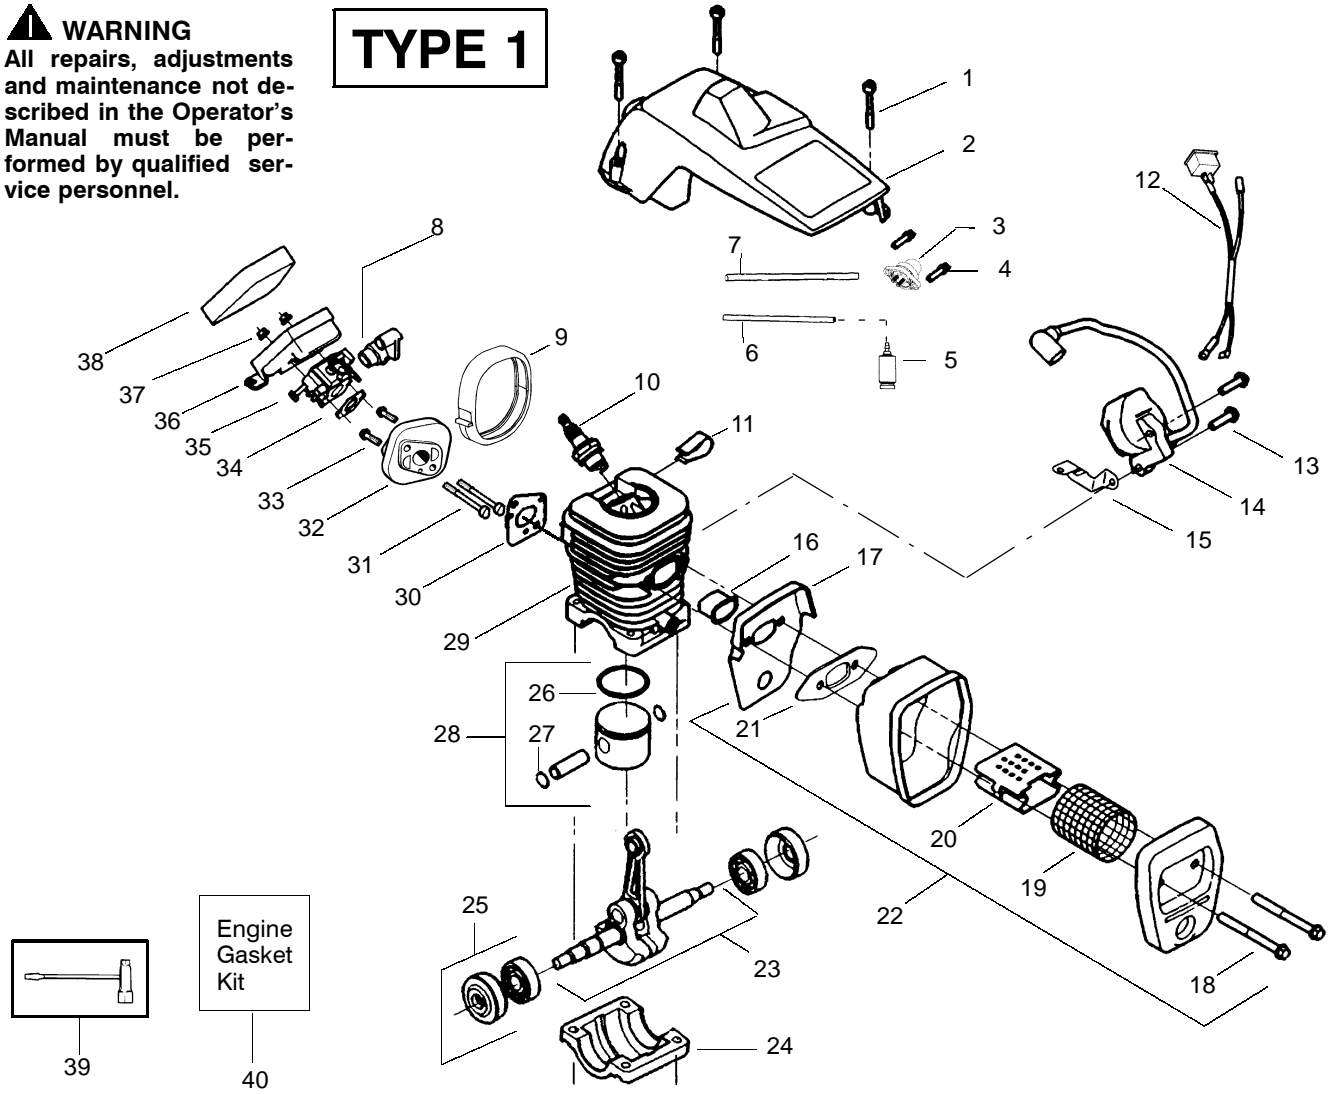

✓ = NEW PART NUMBER FOR THIS IPL

* = REFER TO THE SERVICE REFERENCE INDICATED FOR MORE INFORMATION. (LOCATED AT END OF IPL)

TYPE 4

WARNING
All repairs, adjustments and maintenance not described in the Operator's Manual must be performed by qualified service personnel.

TYPE 1

Ref.	Part No.	Description	Ref.	Part No.	Description	Ref.	Part No.	Description
1.	530016153	Screw	19.	530036103	Screen-Spark	36.	530047604	Housing-Air Filter
2.	530056924	Shield-Cylinder	20.	530037813	Diffuser-Muffler	37.	530016101	Nut
3.	530047213	Assy-Air Purge	21.	530069608	Gasket-Muffler (kit)	38.	530037793	Air Filter - Foam
4.	530015780	Screw	22.	530047207	Assy-Muffler (Incl. 19,20, 21,22,23)	39.	530031135	Wrench-Bar
5.	530095646	Assy-Fuel Pick-up	23.	530047062	Assy-Crankshaft	40.	530069608	Kit-Engine Gasket (incl. 36,32,23)
6.	530069247	Kit-Line Purge/Carb. (Small Dia)	24.	530037935	Cap-Crankcase			
7.	530069216	Kit-Line Purge/Tank (large line)	25.	530056363	Assy-Seal & Bearing			
8.	530035526	Grommet-Carb Adjust.	26.	530038729	Ring-Piston			
9.	530054144	Seal-Carb Adapter	27.	530015697	Retainer - Piston Pin			
10.	952030150	Spark Plug (RCJ-7Y)	28.	530071408	Kit-Piston - (incl. 28-29)			
11.	530016136	Clip-High Tension Lead	29.	530071412	Kit-Cylinder			
12.	530049117	Assy-Wire Harness (Includes switch)	30.	530069608	Gasket-Carb. Adapter (kit)			
13.	530015814	Screw	31.	530016187	Screw			
14.	530039167	Module-Ignition	32.	530049700	Carb. Adapter	✓	530163895	Manual- (Scan)
15.	530047442	Strap-Ground	33.	530016386	Screw	✓	530163896	Manual - (Euro I)
16.	530037652	Insulator-Heat	34.	530069608	Carb. Gasket (kit)	✓	530163897	Manual - (Euro II)
17.	530049870	Back Plate-Muffler	35.	---	Kit-Carburetor		530054781	Decal-Warning
18.	530016132	Screw		530069722	(WT-391)			
				530071621	(WT-625)			