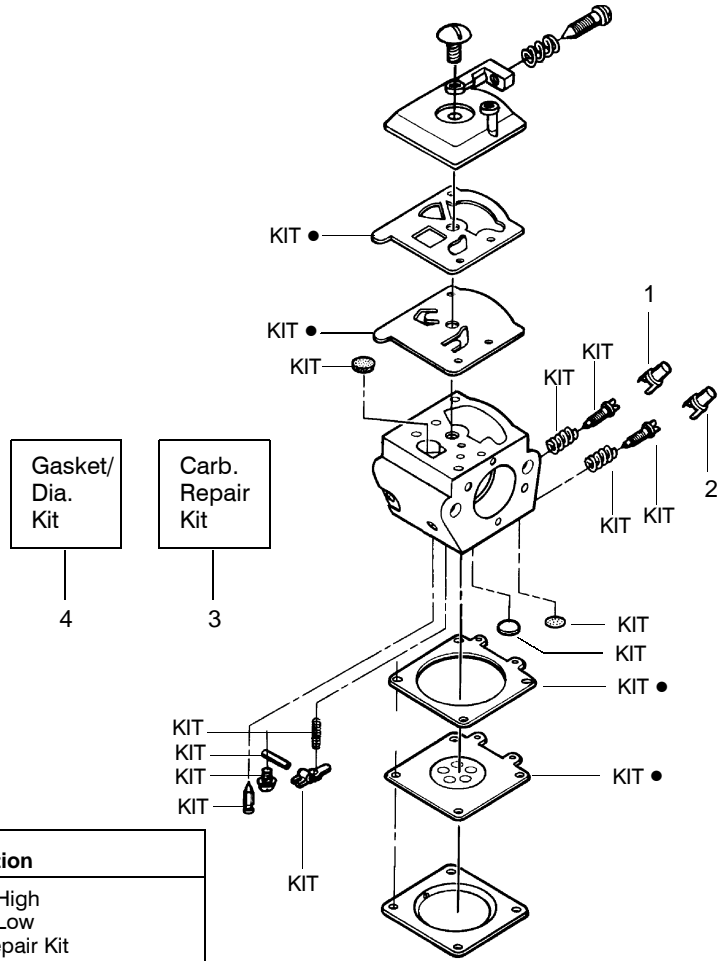

TYPE 4

Ref.	Part No.	Description	Ref.	Part No.	Description	Ref.	Part No.	Description
1.	530016153	Screw	19.	530036103	Screen-Spark	36.	530047604	Housing-Air Filter
2.	530056914	Shield-Cylinder	20.	530037813	Diffuser-Muffler	37.	530016101	Nut
3.	530047213	Assy-Air Purge	21.	530069608	Gasket-Muffler (kit)	38.	530037793	Air Filter - Foam
4.	530015780	Screw	22.	530047207	Assy-Muffler (Incl. 19,20, 21,22,23)	39.	530031135	Wrench-Bar
5.	530095646	Assy-Fuel Pick-up	23.	530047062	Assy-Crankshaft	40.	530069608	Kit-Engine Gasket (incl. 36,32,23)
6.	530069247	Kit-Line Purge/Carb. (Small Dia)	24.	530037935	Cap-Crankcase			
7.	530069216	Kit-Line Purge/Tank (large line)	25.	530056363	Assy-Seal & Bearing			
8.	530035526	Grommet-Carb Adjust.	26.	530038729	Ring-Piston			
9.	530054144	Seal-Carb Adapter	27.	530015697	Retainer - Piston Pin			
10.	952030150	Spark Plug (RCJ-7Y)	28.	530071408	Kit-Piston - (incl. 28-29)			
11.	530016136	Clip-High Tension Lead	29.	530071412	Kit-Cylinder			
12.	530049117	Assy-Wire Harness (includes switch)	30.	530069608	Gasket-Carb. Adapter (kit)			Not Shown
13.	530015814	Screw	31.	530016187	Screw	↗	530163895	Manual- (Scan)
14.	530039167	Module-Ignition	32.	530049700	Carb. Adapter	↗	530163896	Manual - (Euro I)
15.	530047442	Strap-Ground	33.	530016386	Screw	↗	530163897	Manual - (Euro II)
16.	530037652	Insulator-Heat	34.	530069608	Carb. Gasket (kit)	↗	530054781	Decal-Warning
17.	530049870	Back Plate-Muffler	35.	---	Kit-Carburetor (WT-391)	↗	530038478	Cap-limiter low(tan)
18.	530016132	Screw		530069722	(WT-625)	↗	530038479	Cap-limiter high(brn)

↗ = NEW PART NUMBER FOR THIS IPL

* = REFER TO THE SERVICE REFERENCE INDICATED FOR MORE INFORMATION. (LOCATED AT END OF IPL)

Carburetor Assembly – WT-391 – #530069722

Ref.	Part No.	Description
1.	530038479	Limiters Cap-High
2.	530038478	Limiters Cap-Low
3.	530069826	Carburetor Repair Kit (KIT= Indicates Contents) & Includes Limiters Caps
4.	530069844	Gasket/Diaphragm Kit (● = Indicates Contents)