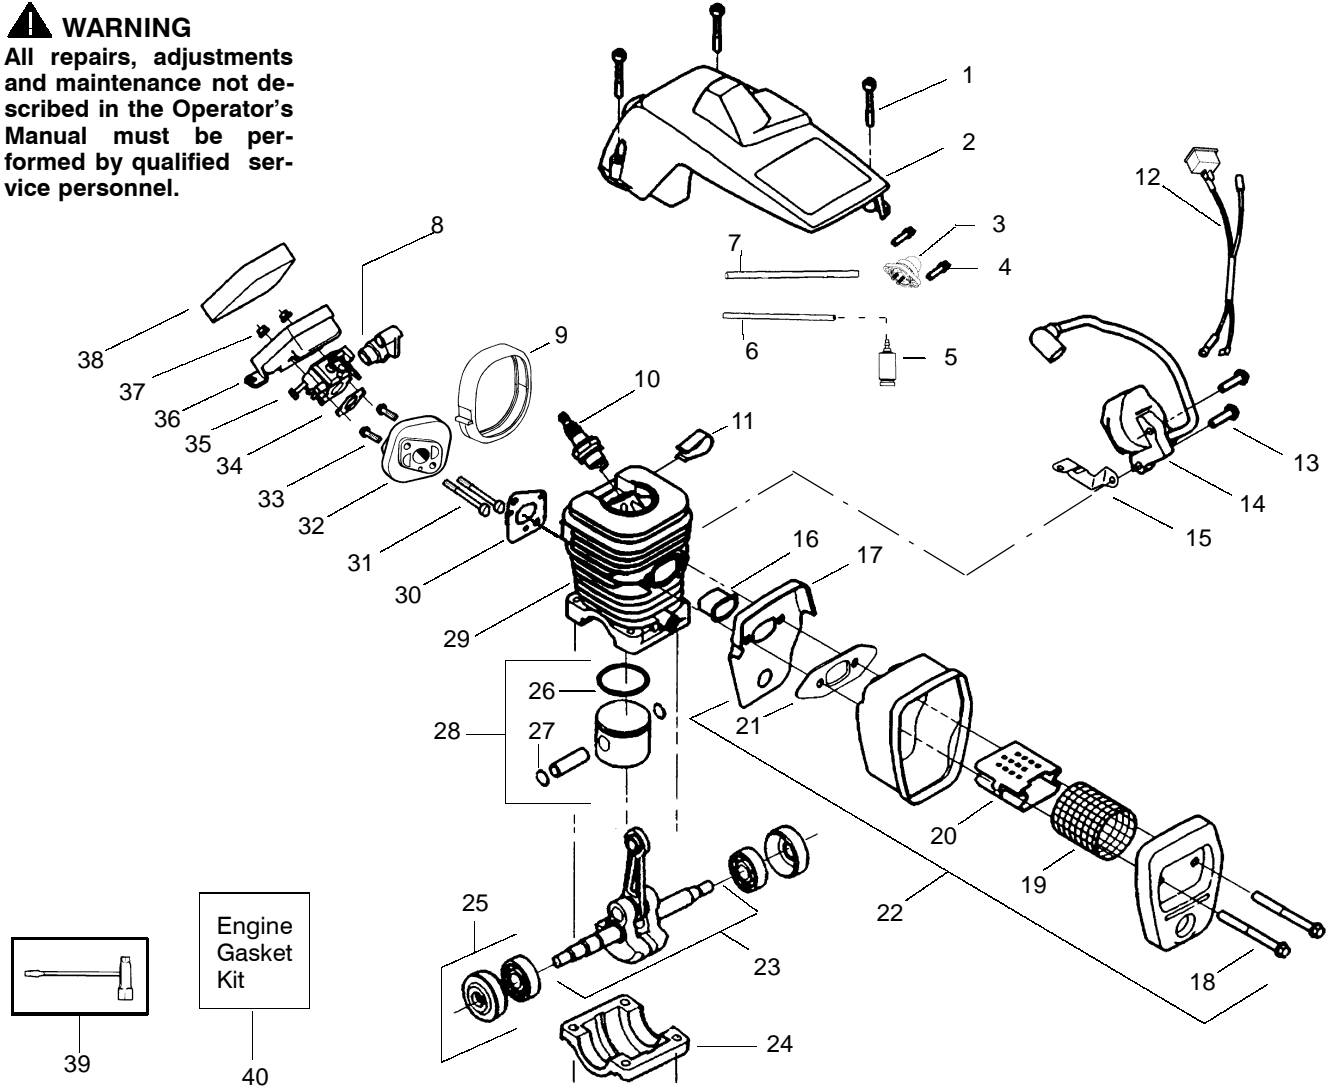

⚠ WARNING
All repairs, adjustments and maintenance not described in the Operator's Manual must be performed by qualified service personnel.

Ref.	Part No.	Description	Ref.	Part No.	Description	Ref.	Part No.	Description
1.	530016153	Screw	19.	530036103	Screen-Spark	36.	530047604	Housing-Air Filter
2.	530056914	Shield-Cylinder	20.	530037813	Diffuser-Muffler	37.	530016101	Nut
3.	530047213	Assy-Air Purge	21.	530069608	Gasket-Muffler (kit)	38.	530037793	Air Filter - Foam
4.	530015780	Screw	22.	530047207	Assy-Muffler (Incl. 19,20, 21,22,23)	39.	530031135	Wrench-Bar
5.	530095646	Assy-Fuel Pick-up	23.	530047062	Assy-Crankshaft	40.	530069608	Kit-Engine Gasket (incl. 36,32,23)
6.	530069247	Kit-Line Purge/Carb. (Small Dia)	24.	530037935	Cap-Crankcase			
7.	530069216	Kit-Line Purge/Tank (large line)	25.	530056363	Assy-Seal & Bearing			
8.	530035526	Grommet-Carb Adjust.	26.	530038729	Ring-Piston			
9.	530054144	Seal-Carb Adapter	27.	530015697	Retainer - Piston Pin			
10.	952030150	Spark Plug (RCJ-7Y)	28.	530071408	Kit-Piston - (incl. 28-29)			
11.	530016136	Clip-High Tension Lead	29.	530071412	Kit-Cylinder			
12.	530049117	Assy-Wire Harness (includes switch)	30.	530069608	Gasket-Carb. Adapter (kit)			Not Shown
13.	530015814	Screw	31.	530016187	Screw	530163895	530163895	Manual- (Scan)
14.	530039198	Module-Ignition	32.	530049700	Carb. Adapter	530163896	530163896	Manual - (Euro I)
15.	530047442	Strap-Ground	33.	530016386	Screw	530163897	530163897	Manual - (Euro II)
16.	530037652	Insulator-Heat	34.	530069608	Carb. Gasket (kit)	530054781	530054781	Decal-Warning
17.	530049870	Back Plate-Muffler	35.	530071621	Kit-Carburetor (WT-625)	530038478	530038478	Cap-limiter low(tan)
18.	530016132	Screw				530038479	530038479	Cap-limiter high(brn)

✓ = NEW PART NUMBER FOR THIS IPL

* = REFER TO THE SERVICE REFERENCE INDICATED FOR MORE INFORMATION. (LOCATED AT END OF IPL)